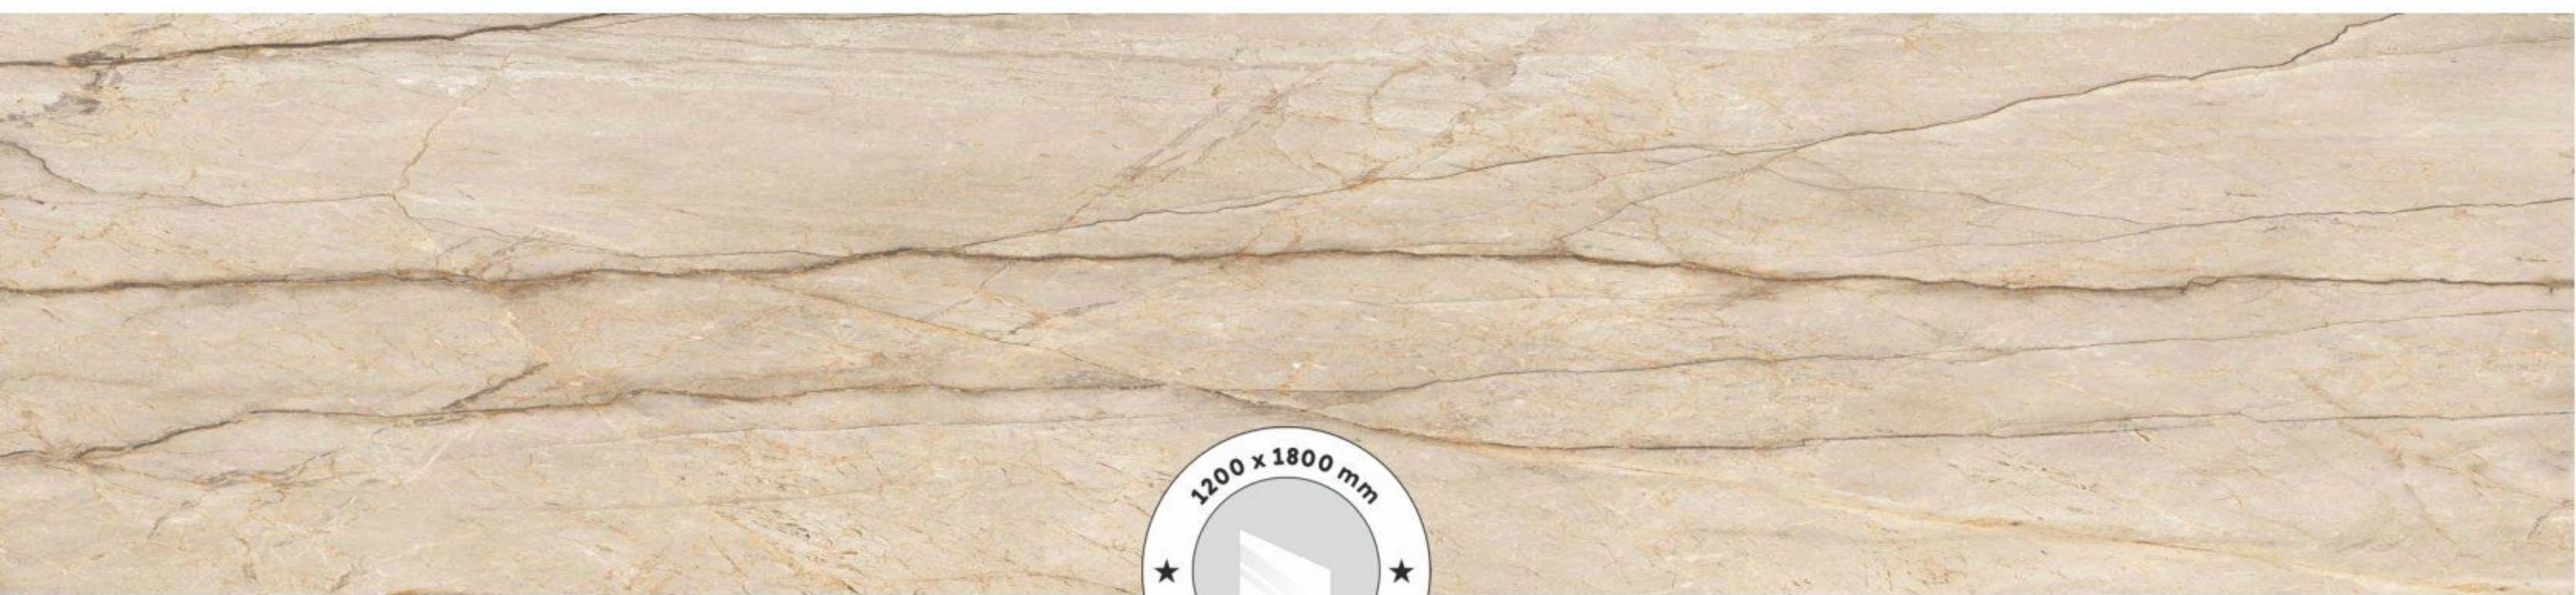

SIZE
1200 X 1800 MM

FINISH
CARVING

RANDOM
3

MOCA RIVER CR

MOCA RIVER CR

SIZE
1200 X 1800 MM

FINISH
CARVING

RANDOM
4