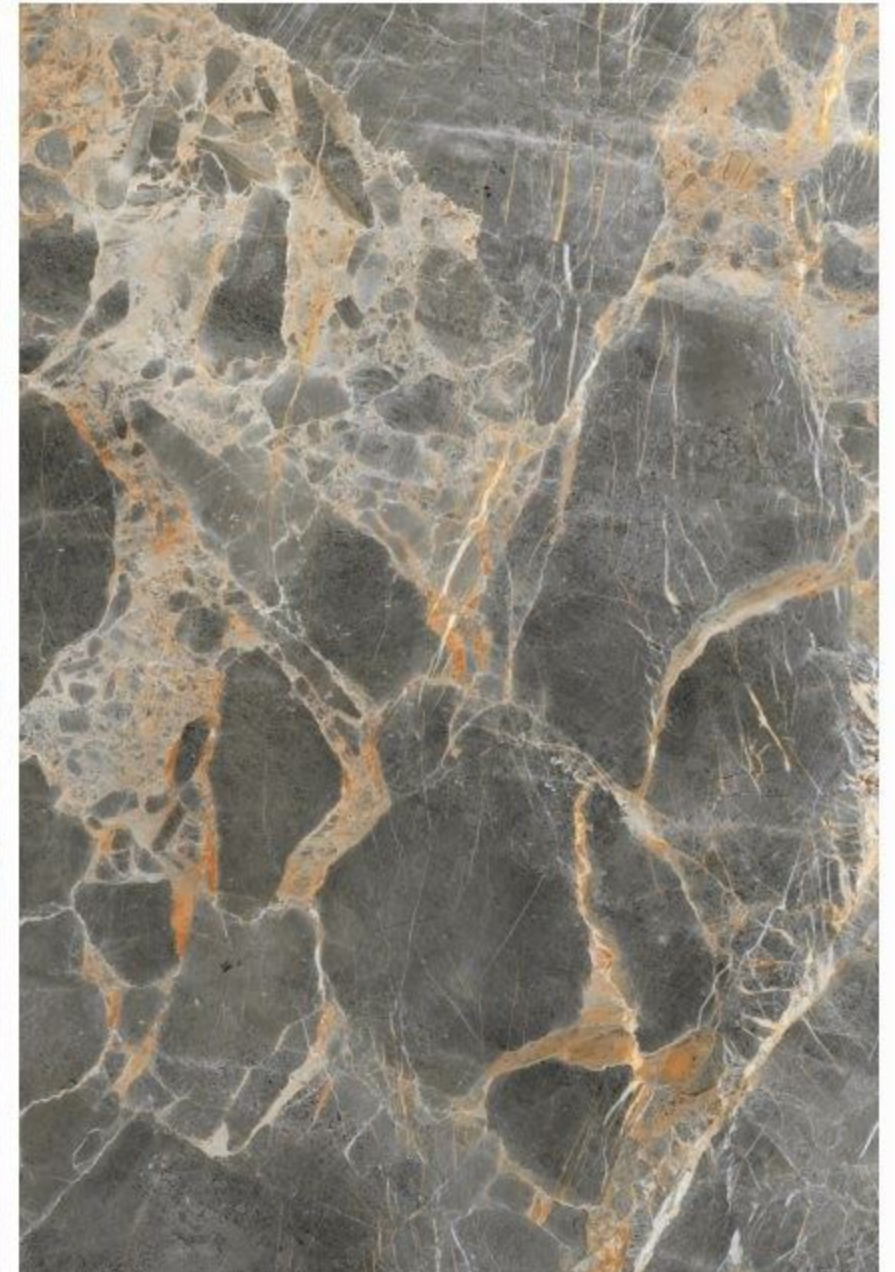

ARIANA GREY

SIZE
1200 X 1800 MM

FINISH
DARK POLISHED

RANDOM
3