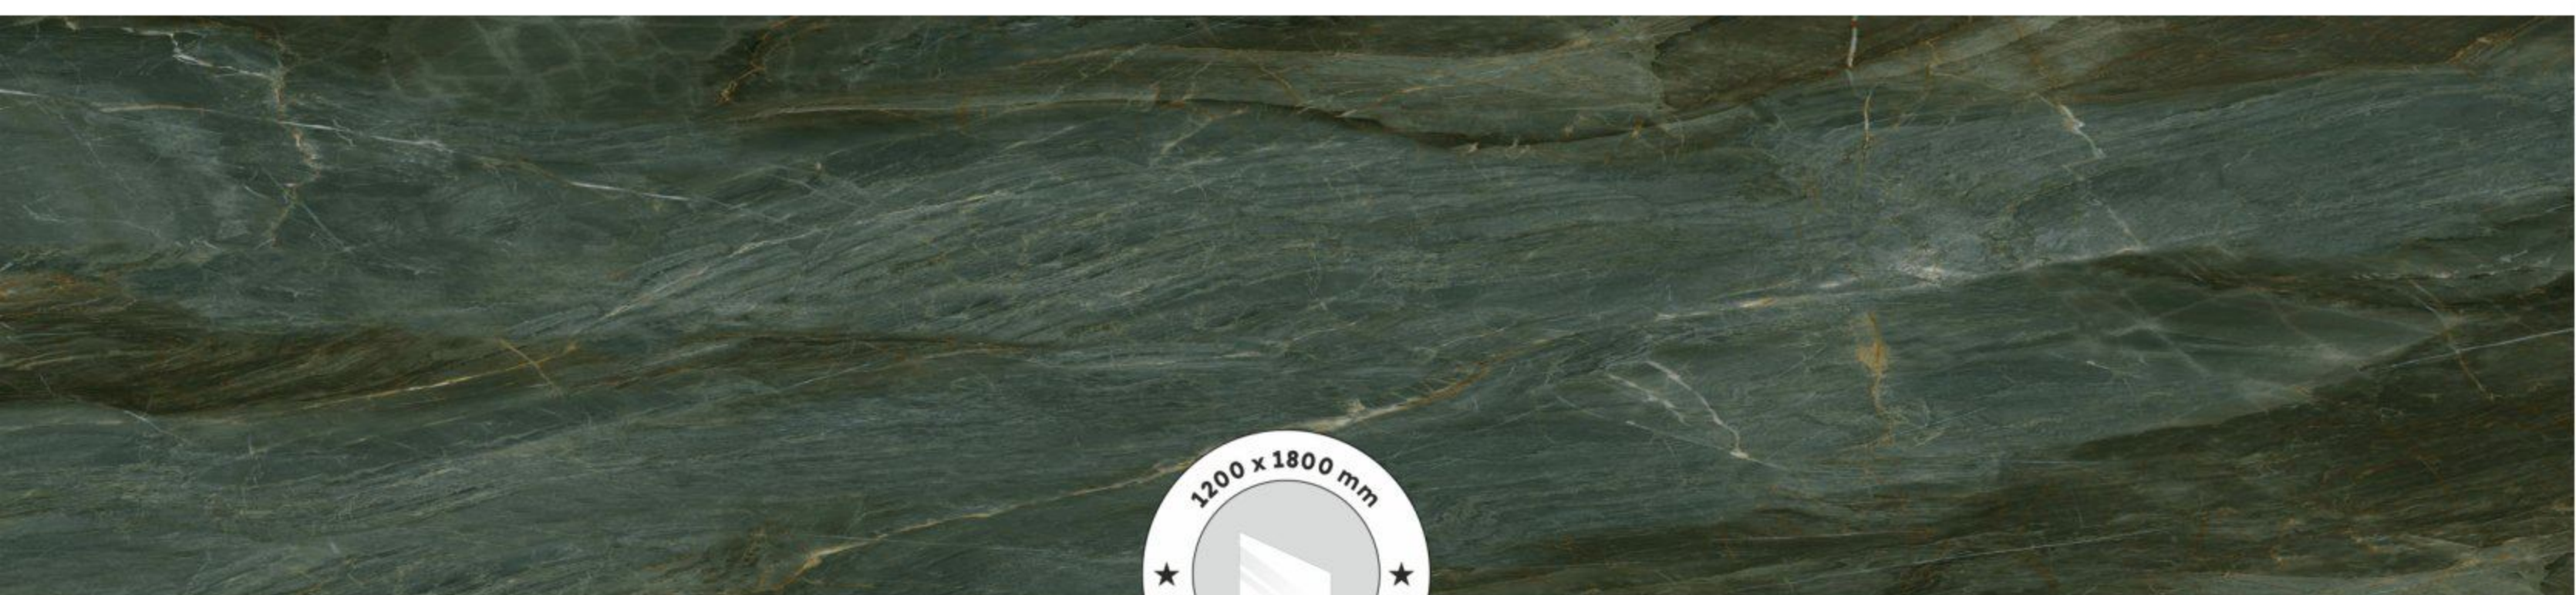

ALMOND GREEN