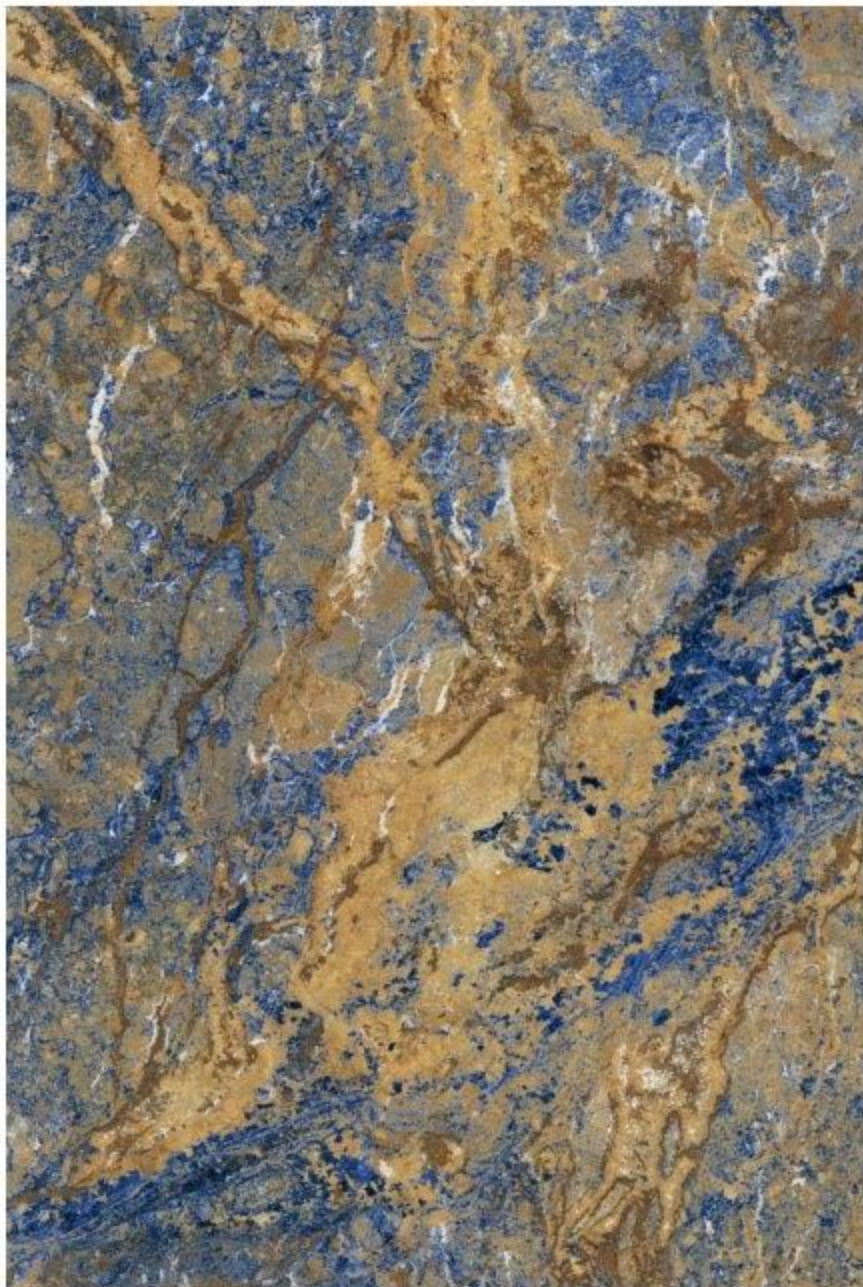

SIZE
1200 X 1800 MM

FINISH
DARK POLISHED

RANDOM
3

AXIX BLUE

AXIX BLUE

SIZE
1200 X 1800 MM

FINISH
DARK POLISHED

RANDOM
3