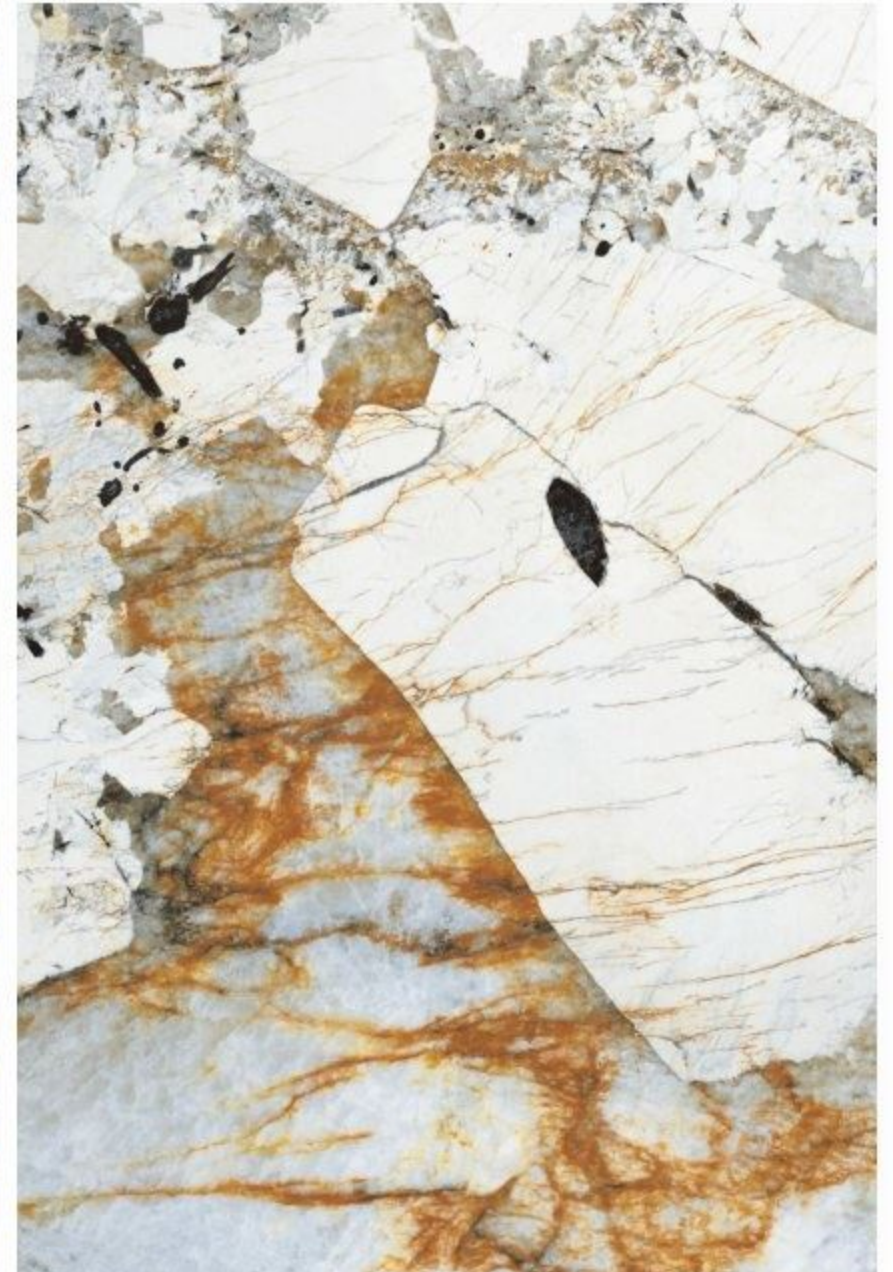

PATAGONIA

SIZE
1200 X 1800 MM

FINISH
DARK POLISHED

RANDOM
3