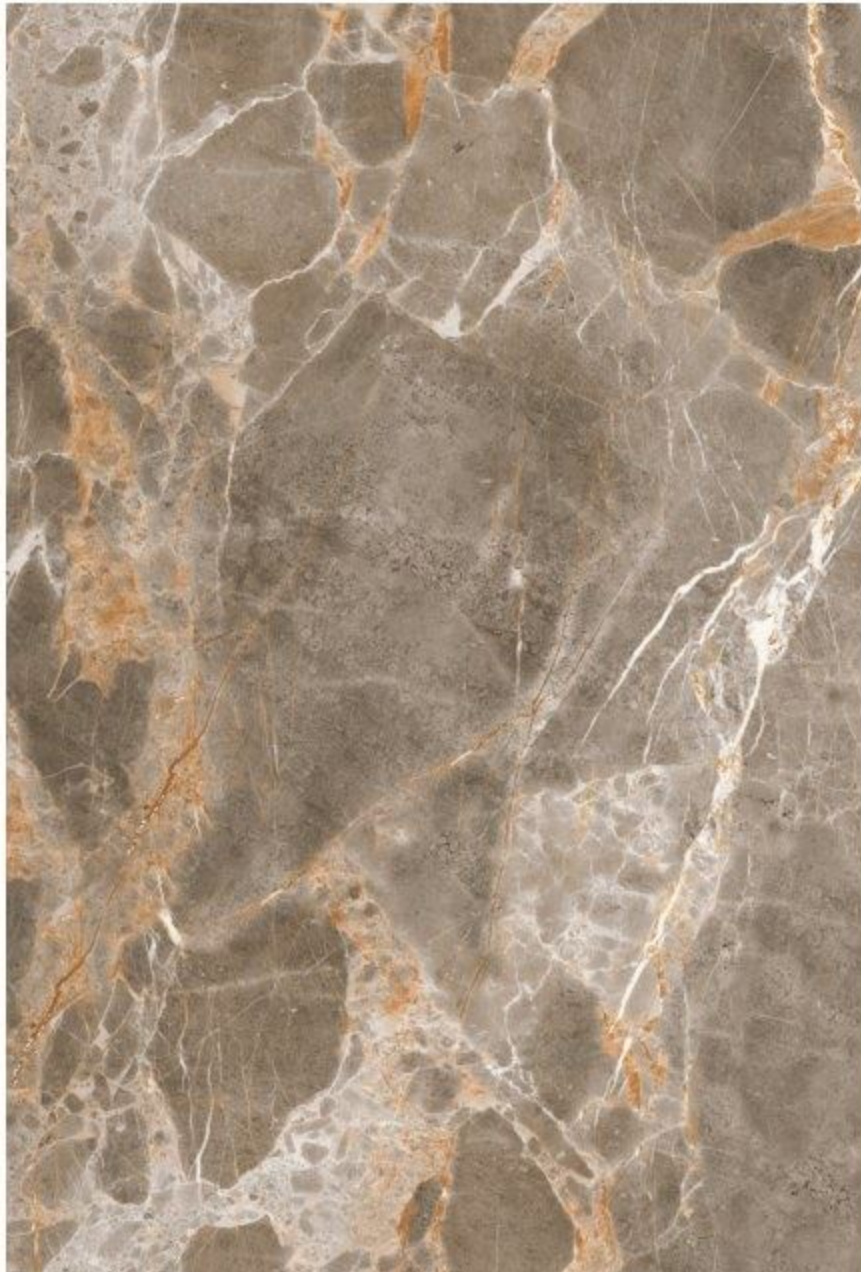

ARIANA BROWN

SIZE
1200 X 1800 MM

FINISH
DARK POLISHED

RANDOM
3

ARIANA GREY

ARIANA GREY

SIZE
1200 X 1800 MM

FINISH
DARK POLISHED