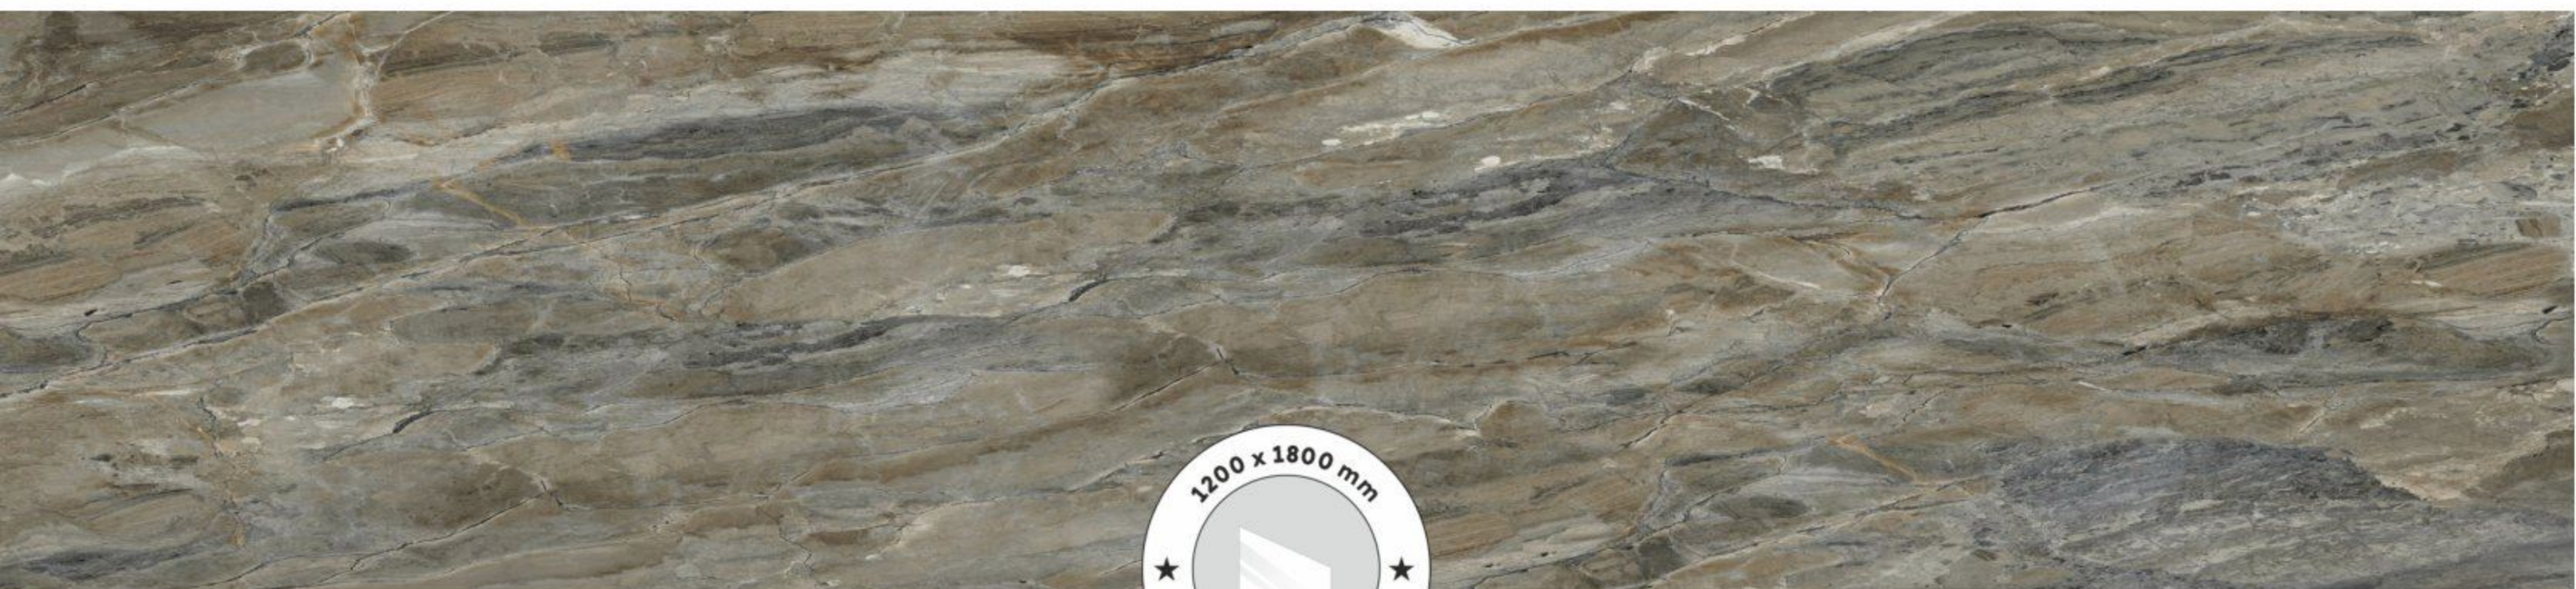

ANGEL NATURAL