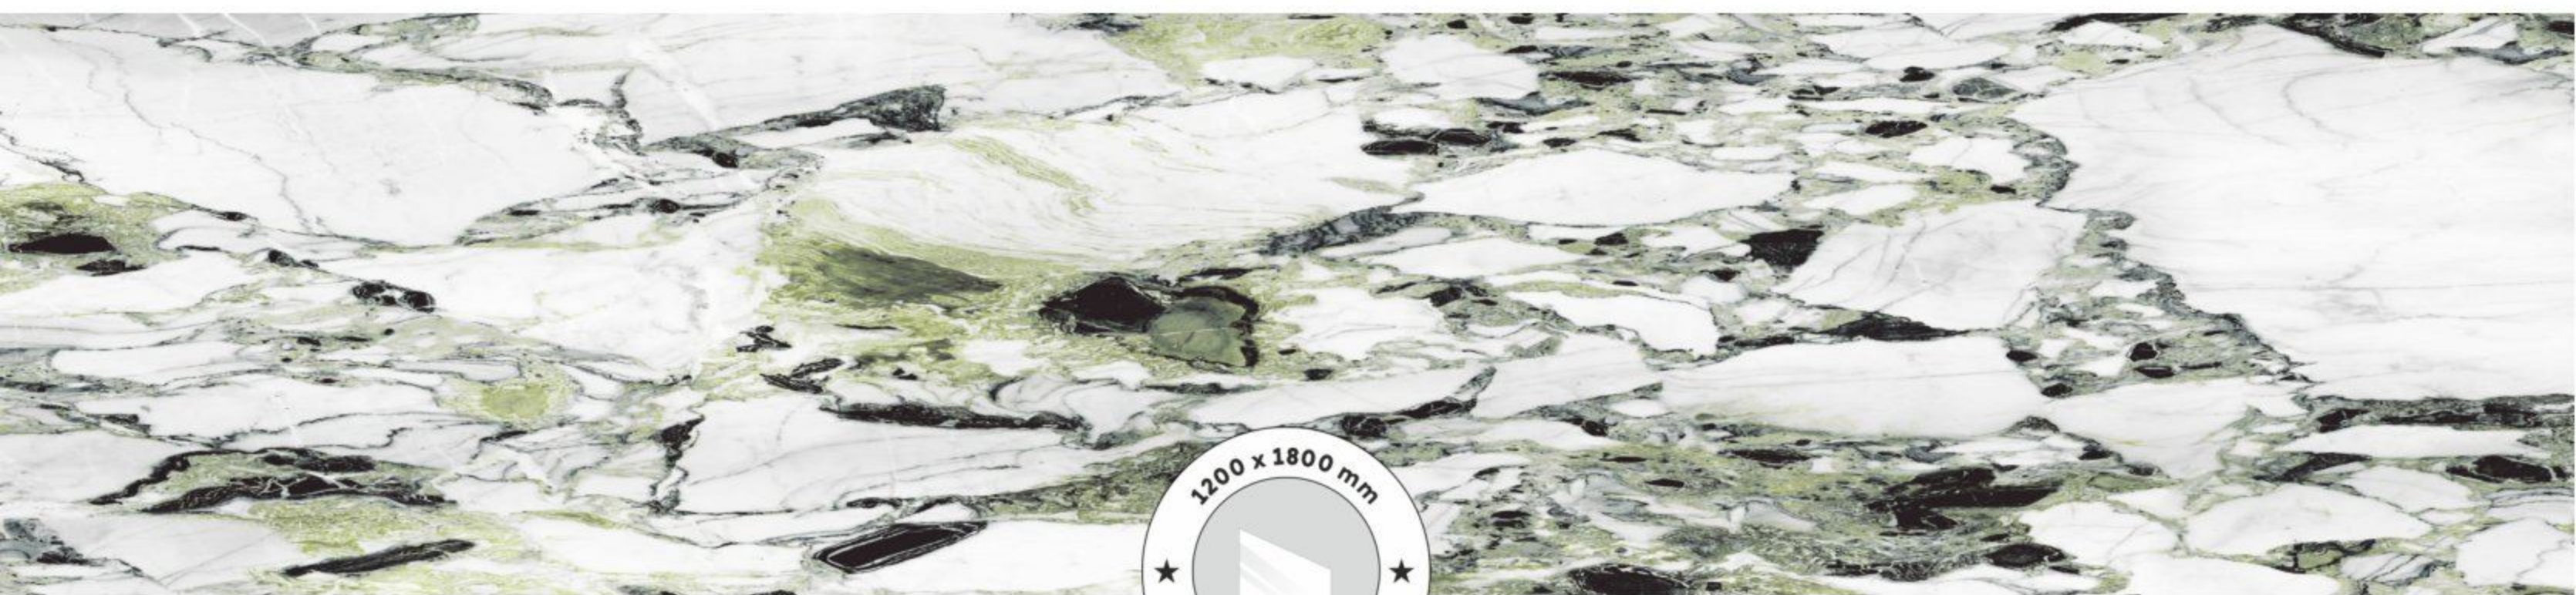

FINISH
DARK POLISHED

RANDOM
3

STONEX GREEN

STONEX GREEN

SIZE
1200 X 1800 MM

FINISH
DARK POLISHED

RANDOM
3

TEMPTATION BROWN