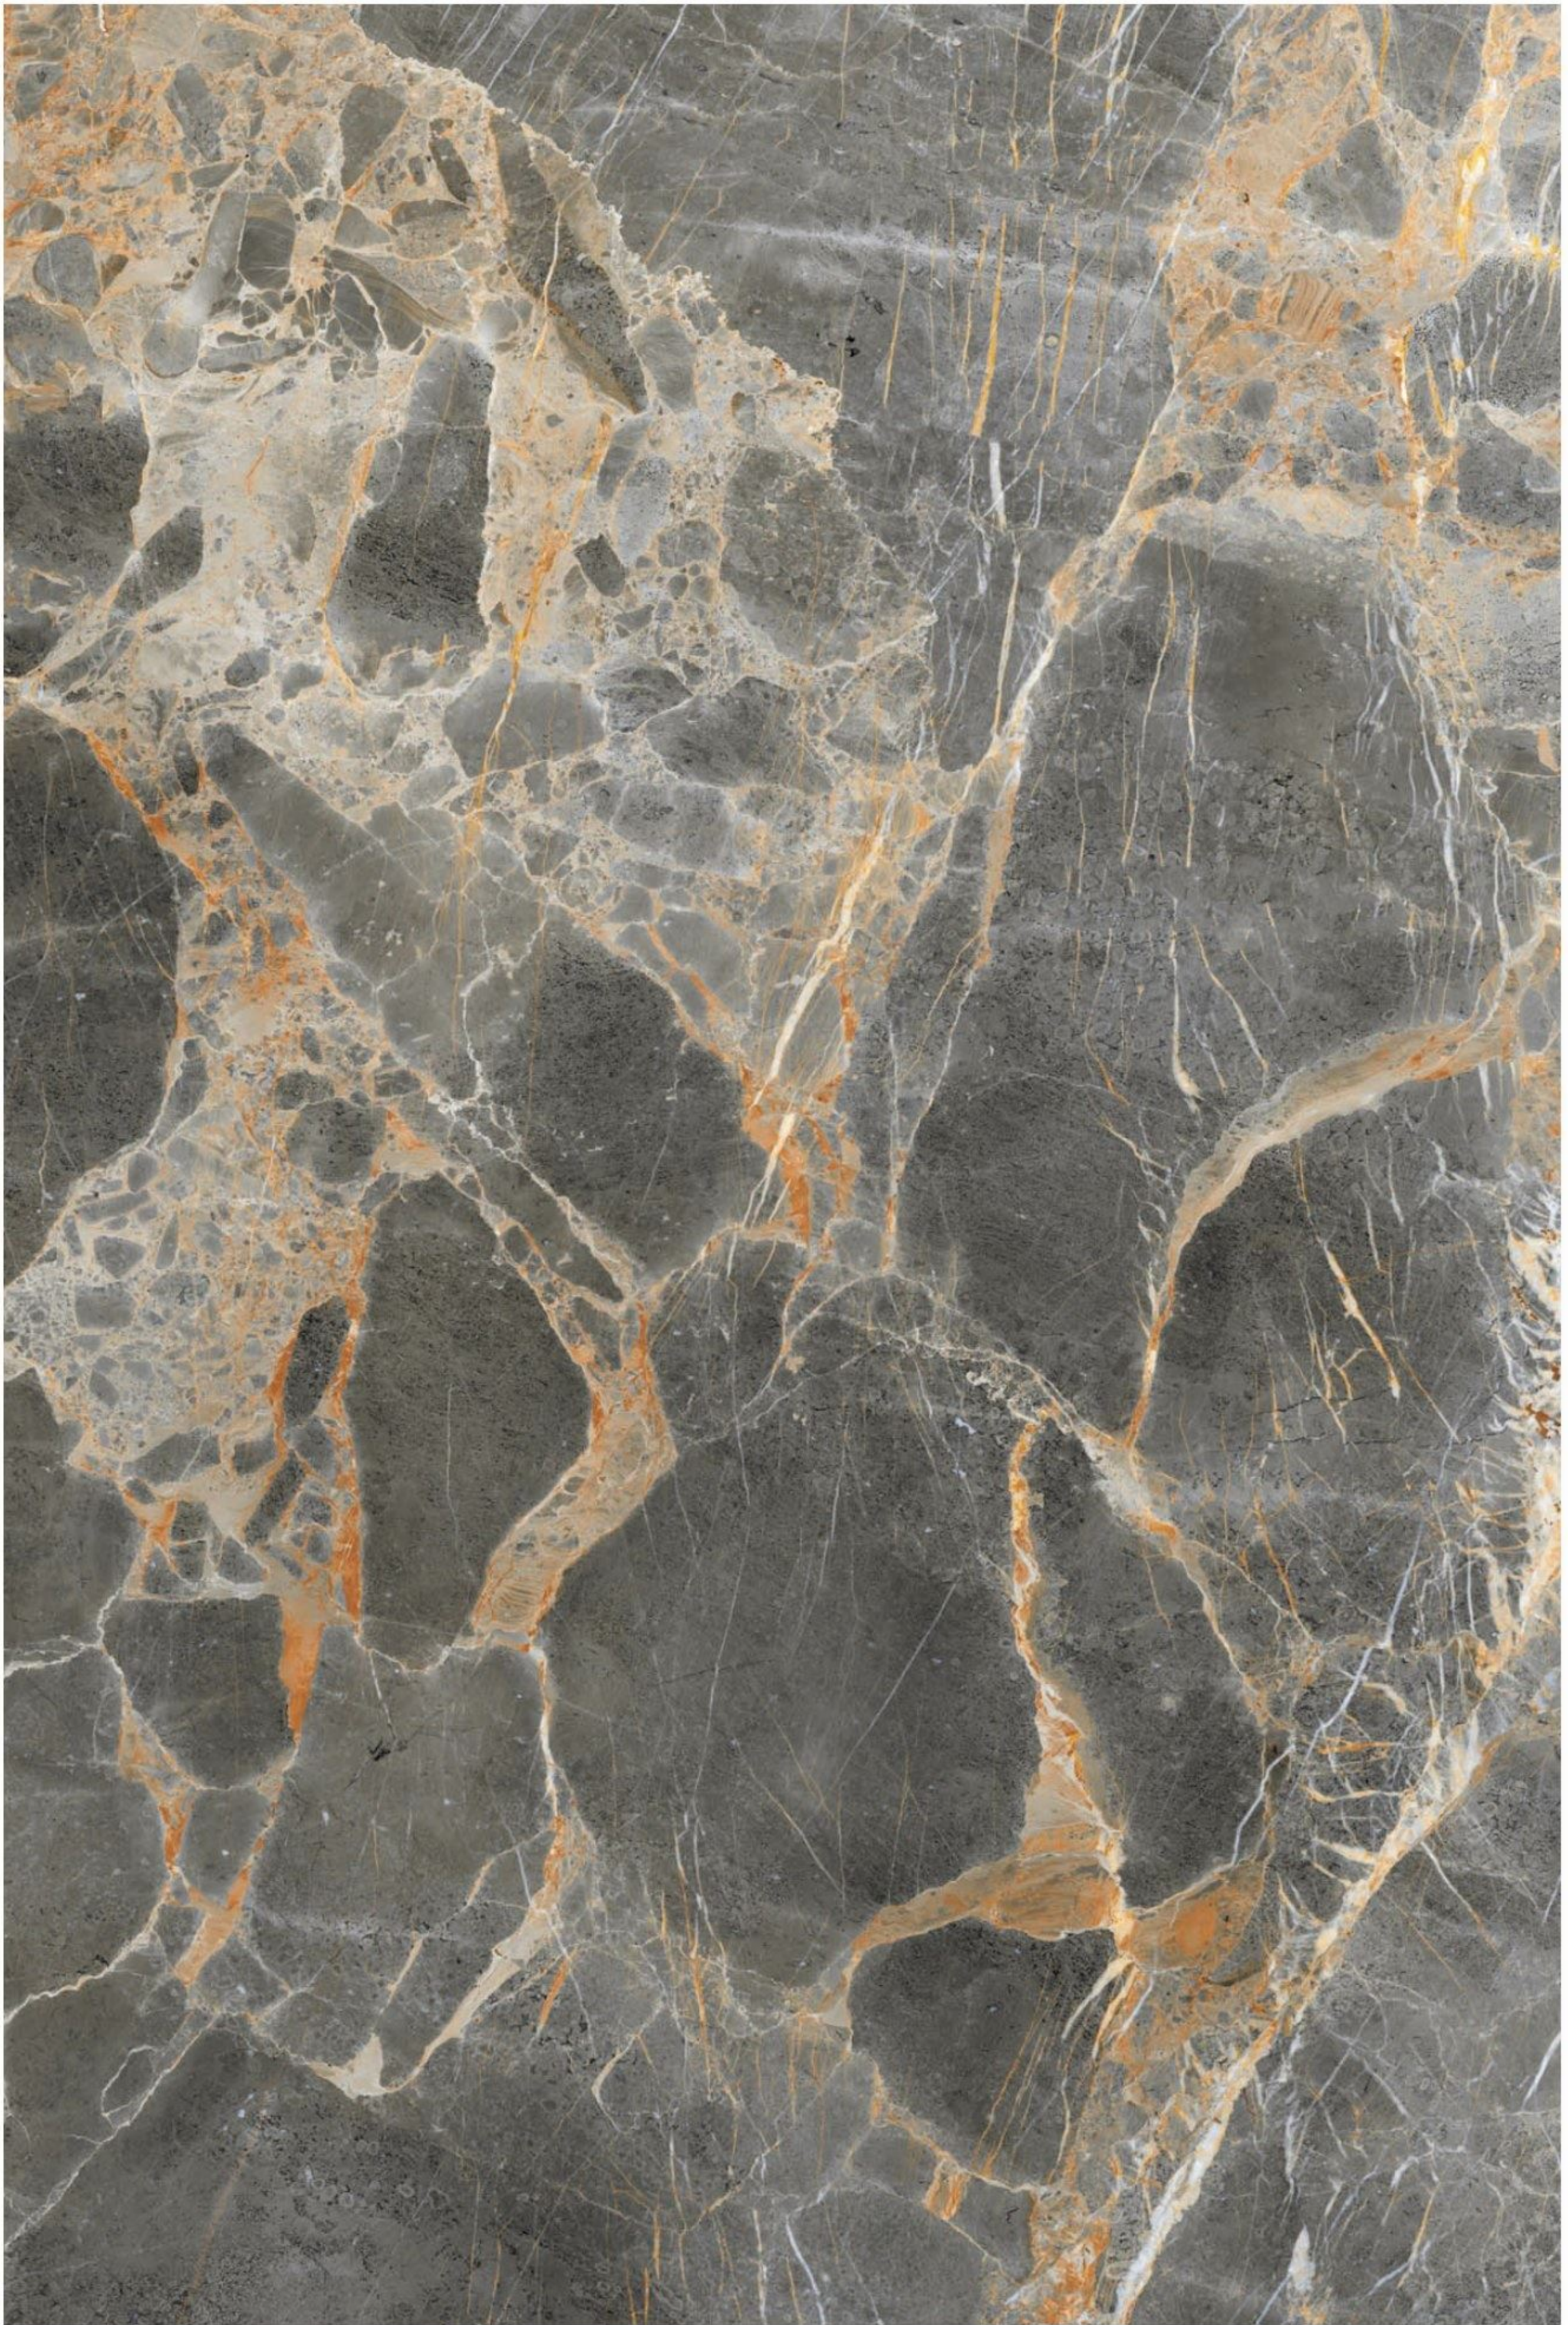

ARIANA BROWN

SIZE
1200 X 1800 MM

FINISH
DARK POLISHED

RANDOM
3

ARIANA GREY

ARIANA GREY

SIZE
1200 X 1800 MM

FINISH
DARK POLISHED