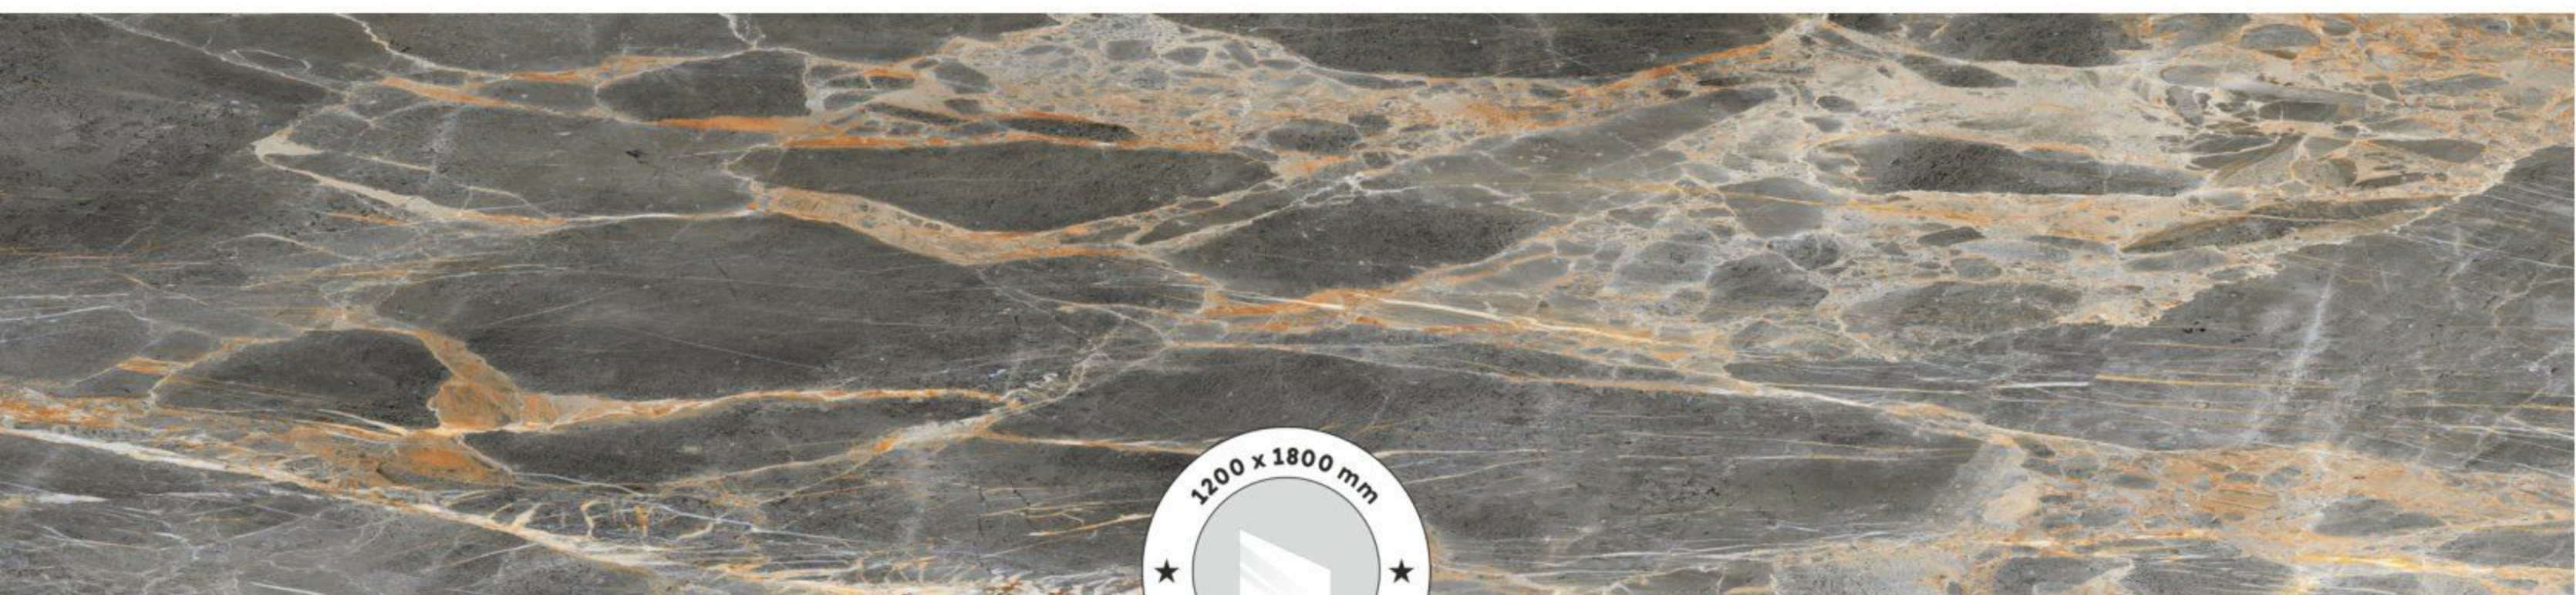

ARIANA BROWN

SIZE
1200 X 1800 MM

FINISH
DARK POLISHED

RANDOM
3

ARIANA GREY

ARIANA GREY

SIZE
1200 X 1800 MM

FINISH
DARK POLISHED