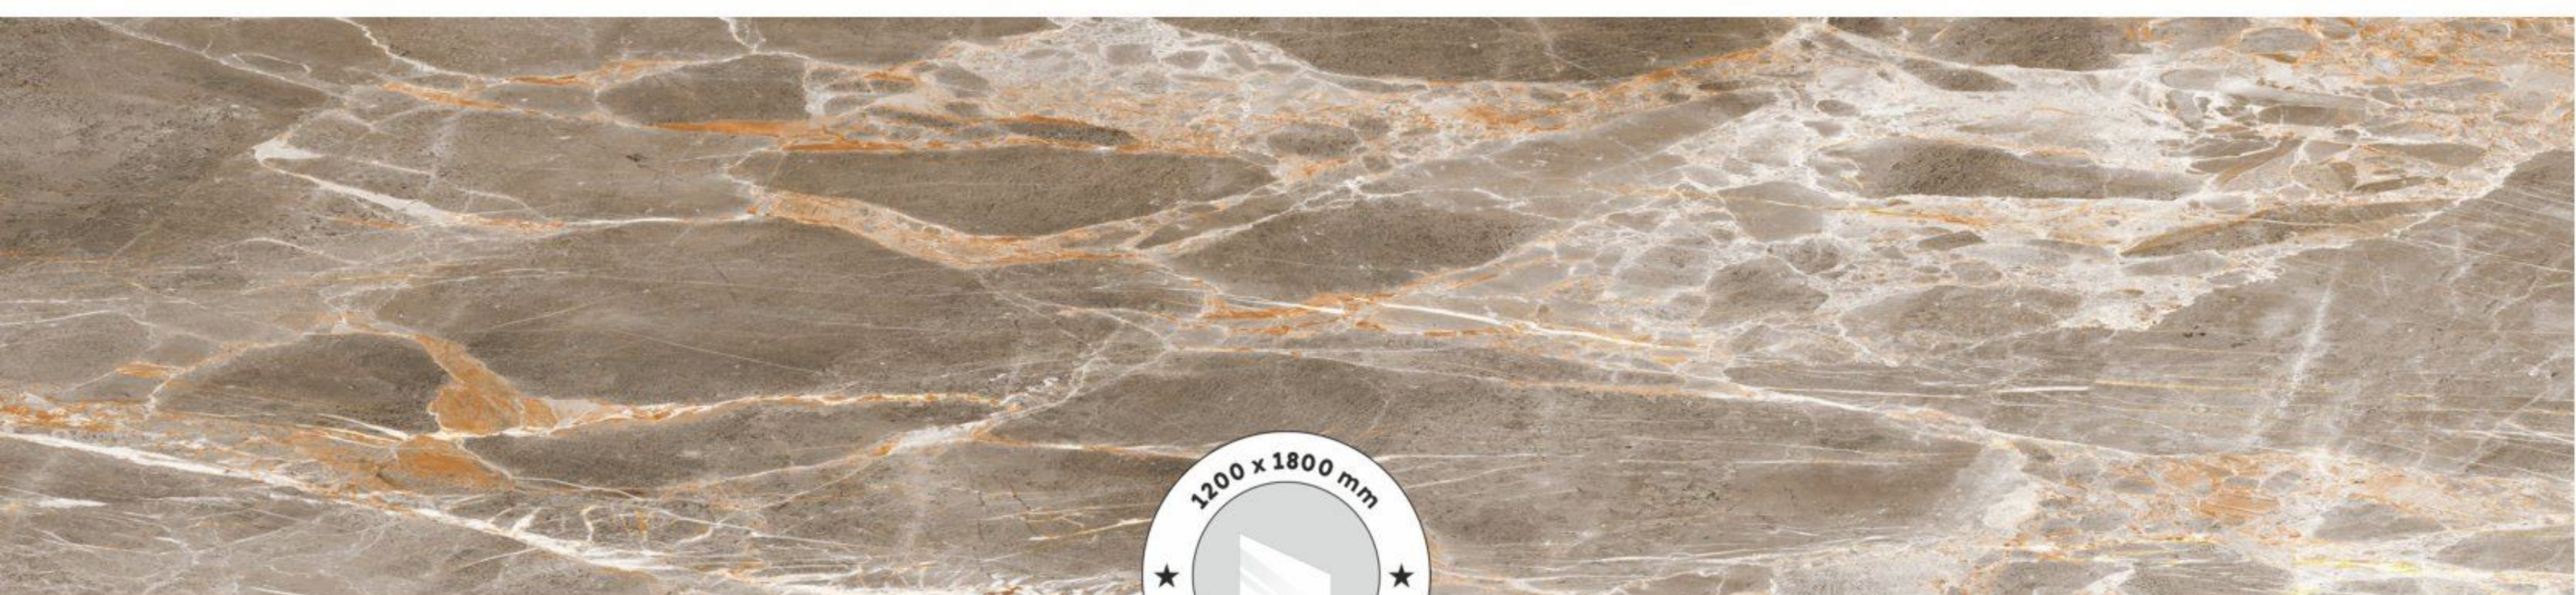

FINISH
DARK POLISHED

RANDOM
3

ANGEL NATURAL

ANGEL NATURAL

SIZE
1200 X 1800 MM

FINISH
DARK POLISHED

RANDOM
3

ARIANA BROWN