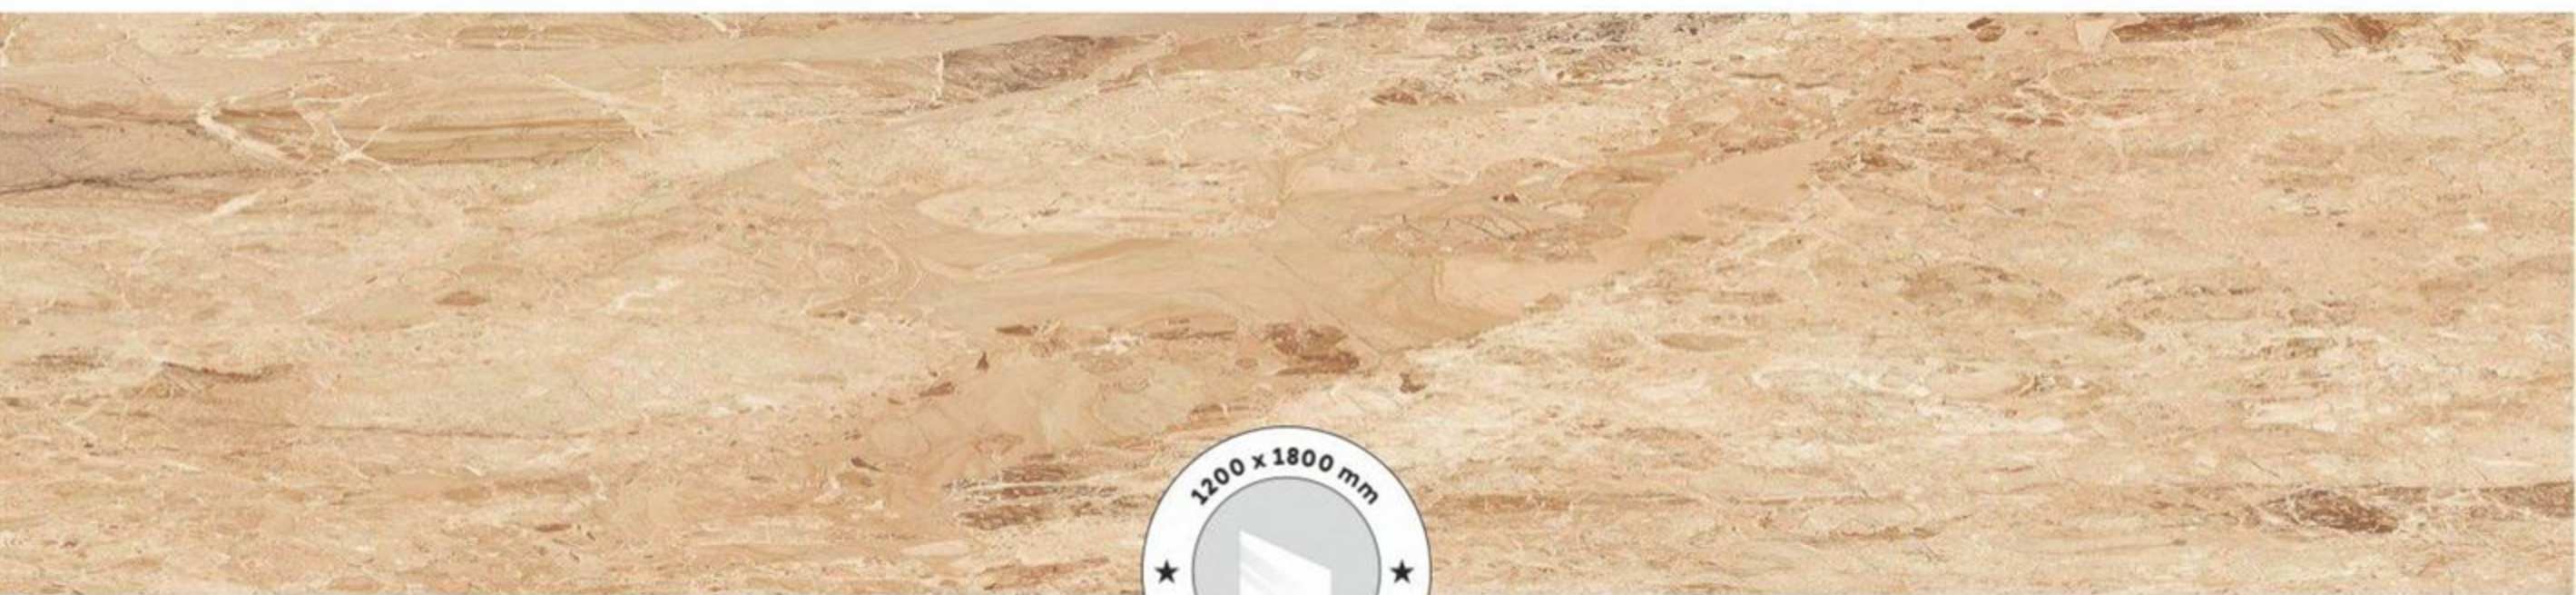

BRECCIA ONICIATA