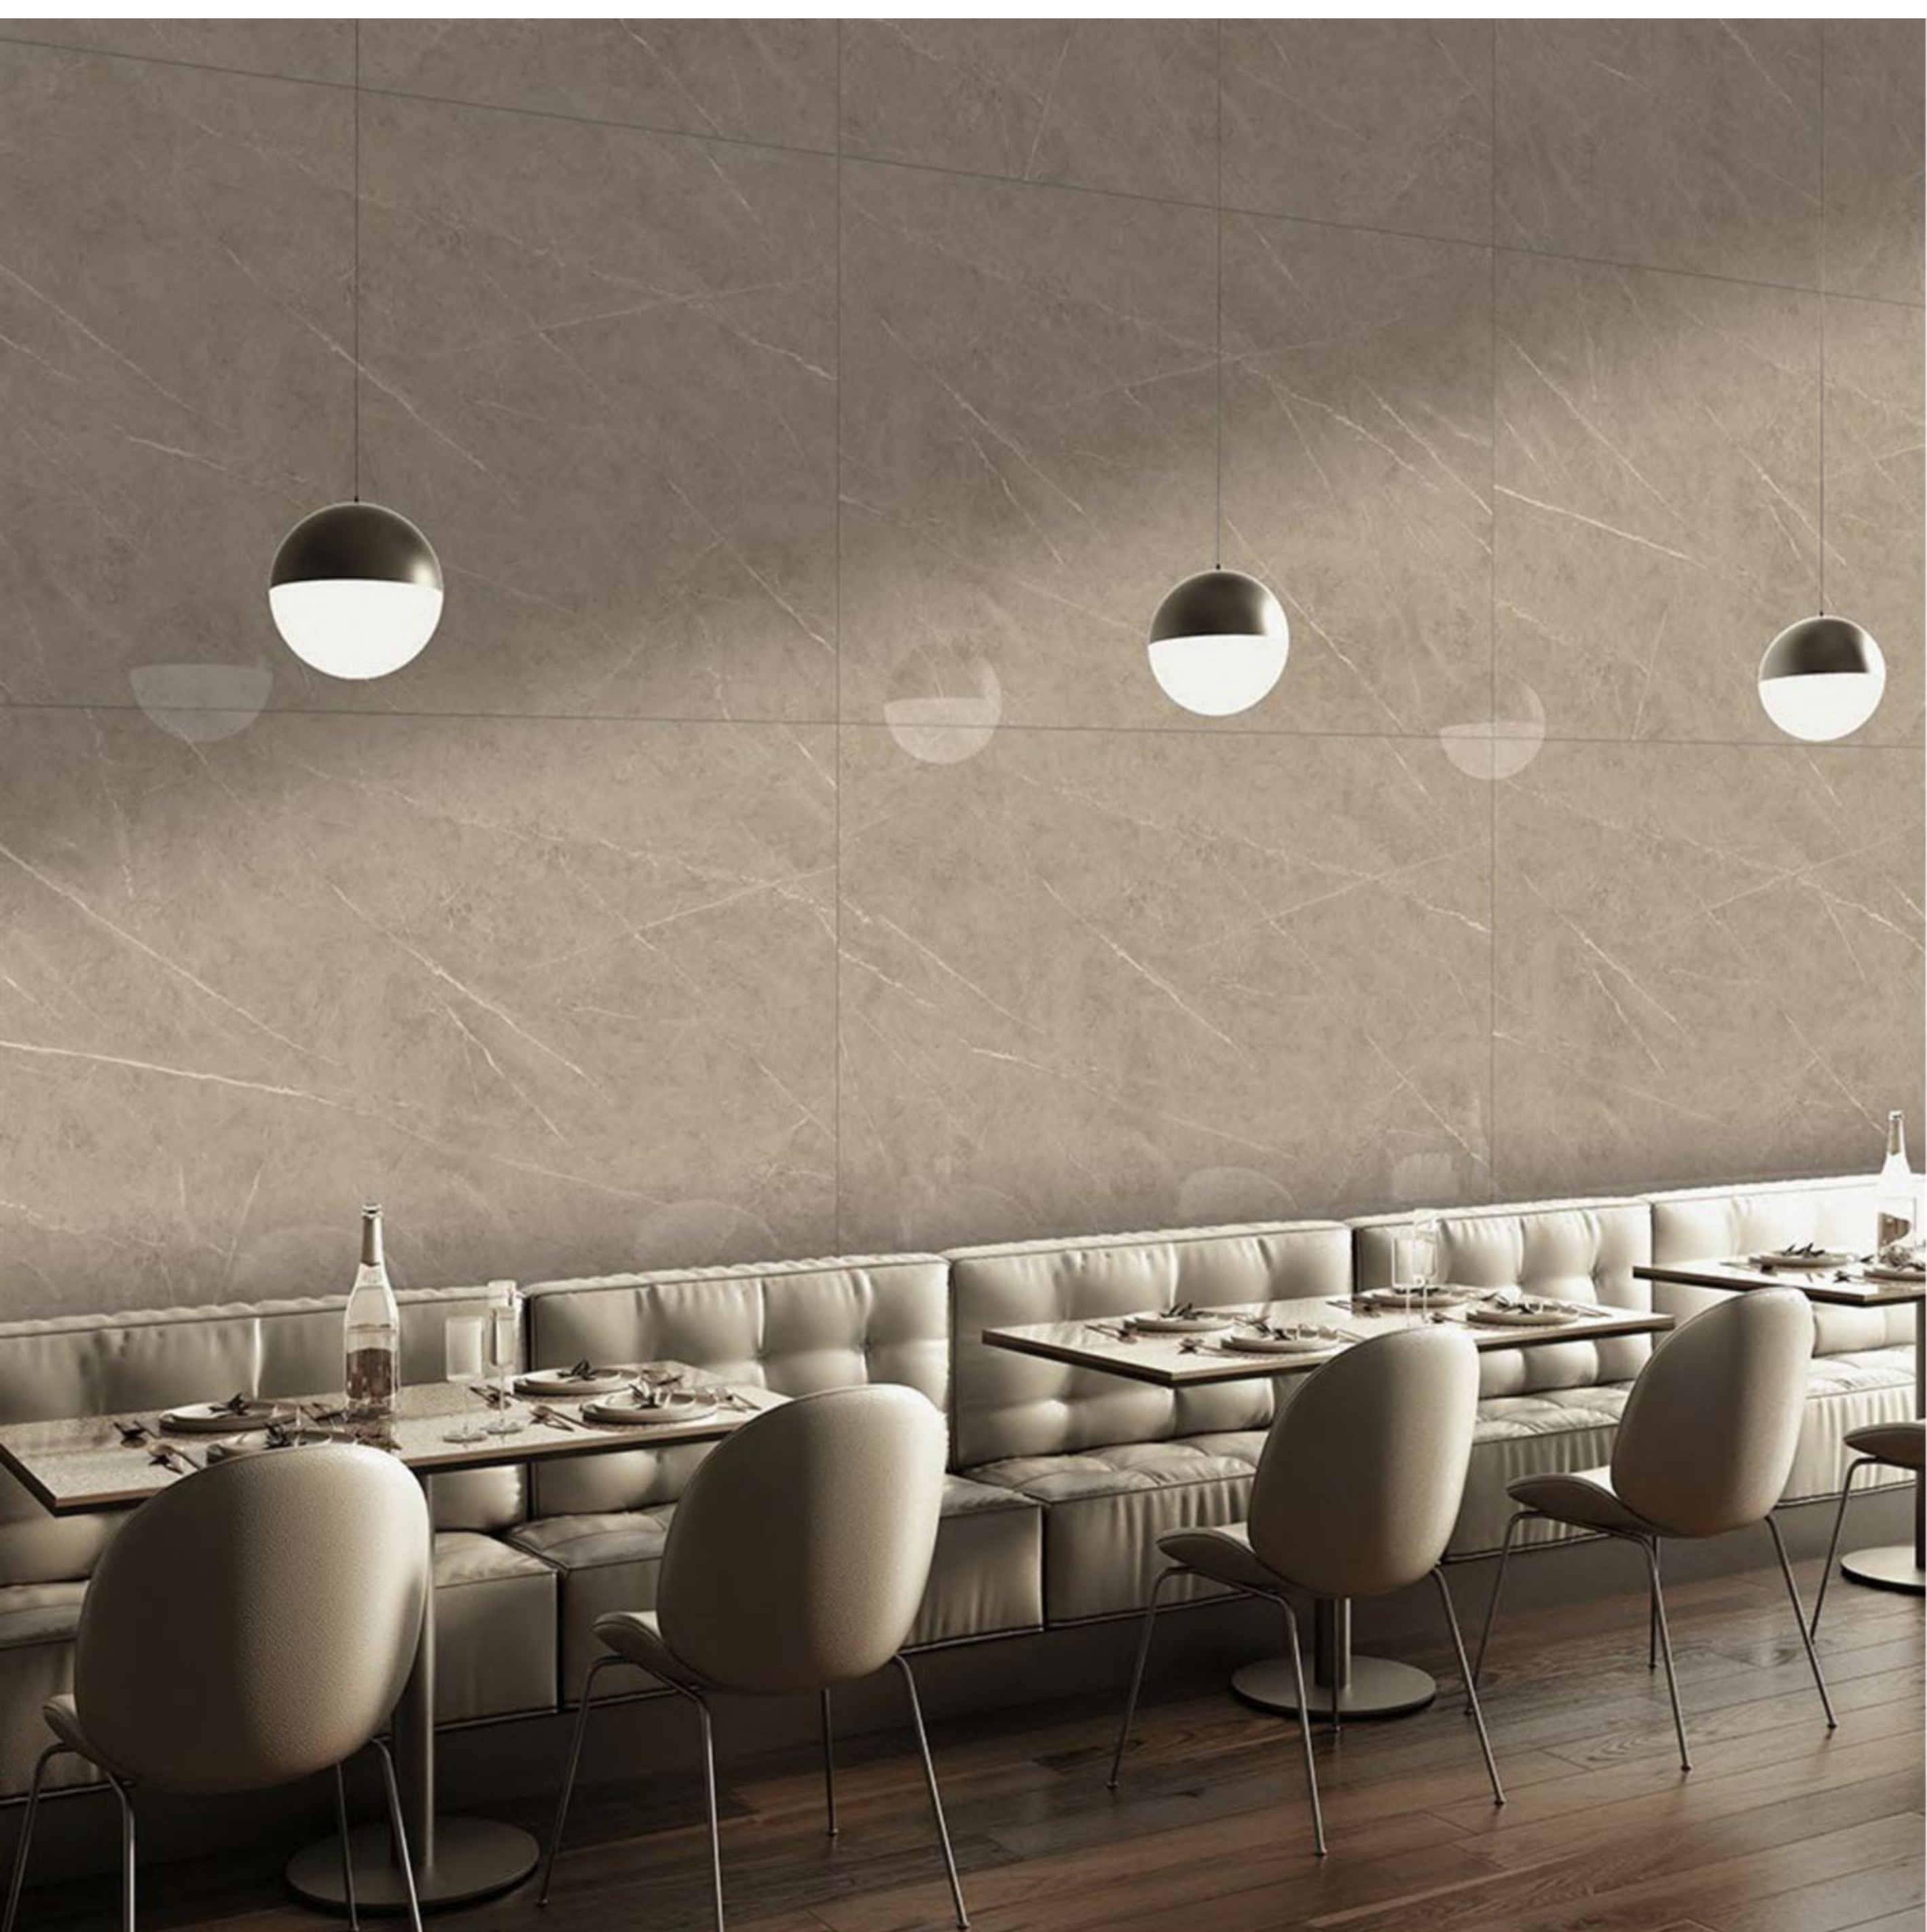

PIETRA GREY

SIZE
1200 X 1800 MM

FINISH
LIGHT POLISHED

RANDOM
3

PIETRA THUNDER

PIETRA THUNDER

SIZE
1200 X 1800 MM

FINISH
LIGHT POLISHED