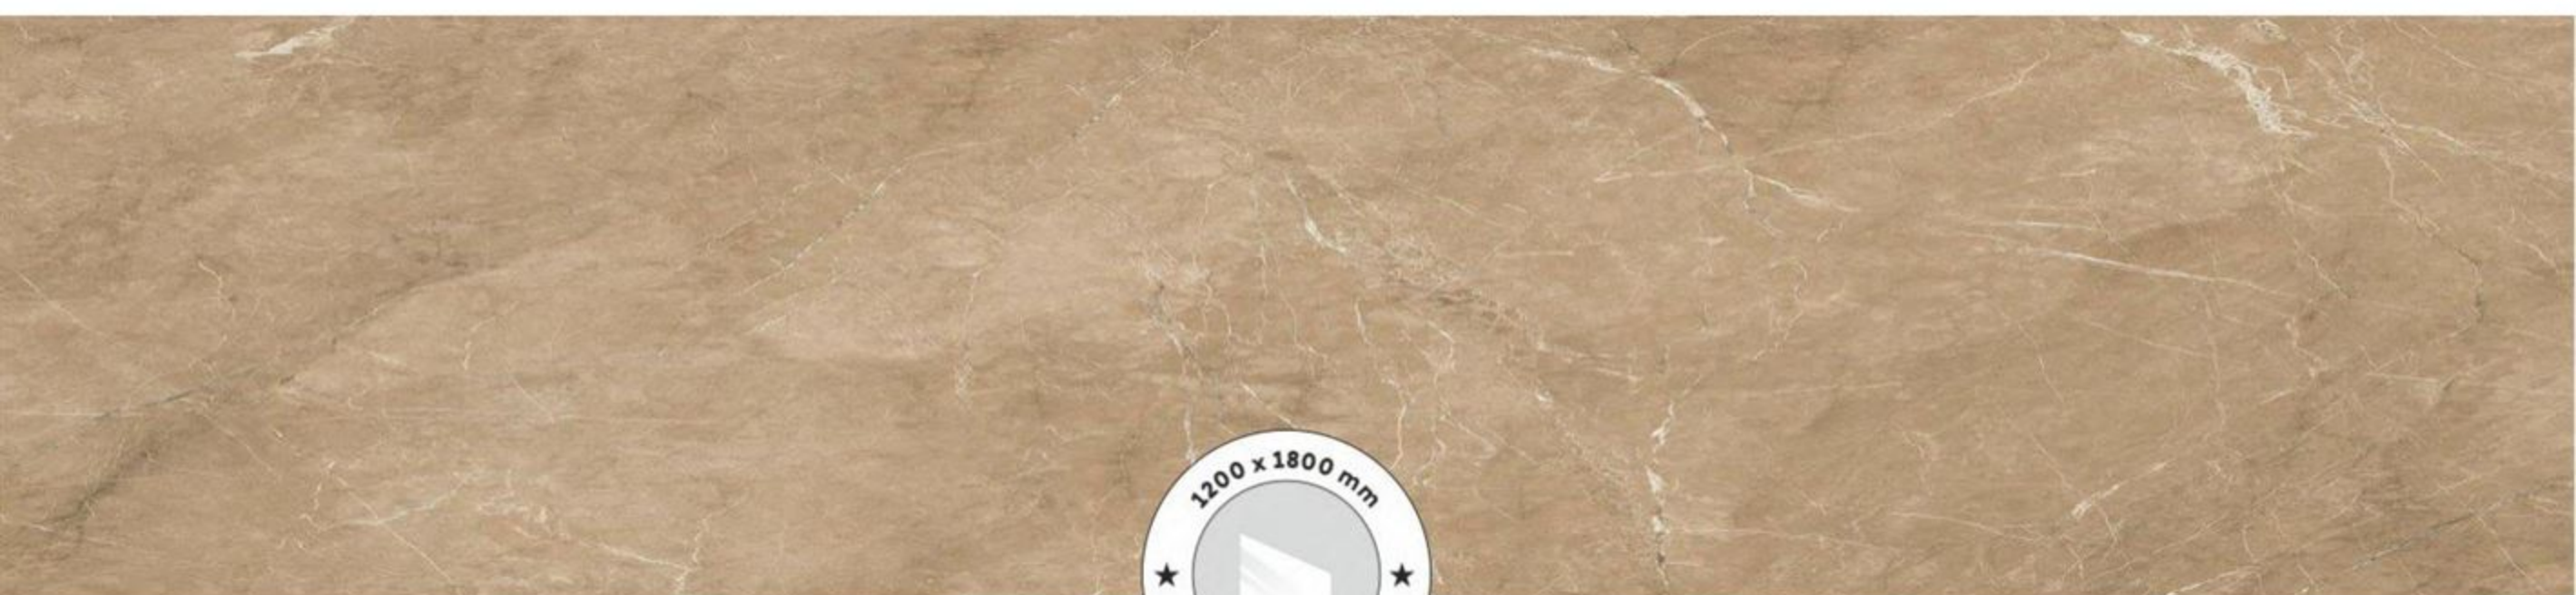

ASH FORD BIANCO

ASH FORD BIANCO

SIZE
1200 X 1800 MM

FINISH
LIGHT POLISHED

RANDOM
3

ASH FORD BROWN

ASH FORD BROWN

SIZE
1200 X 1800 MM