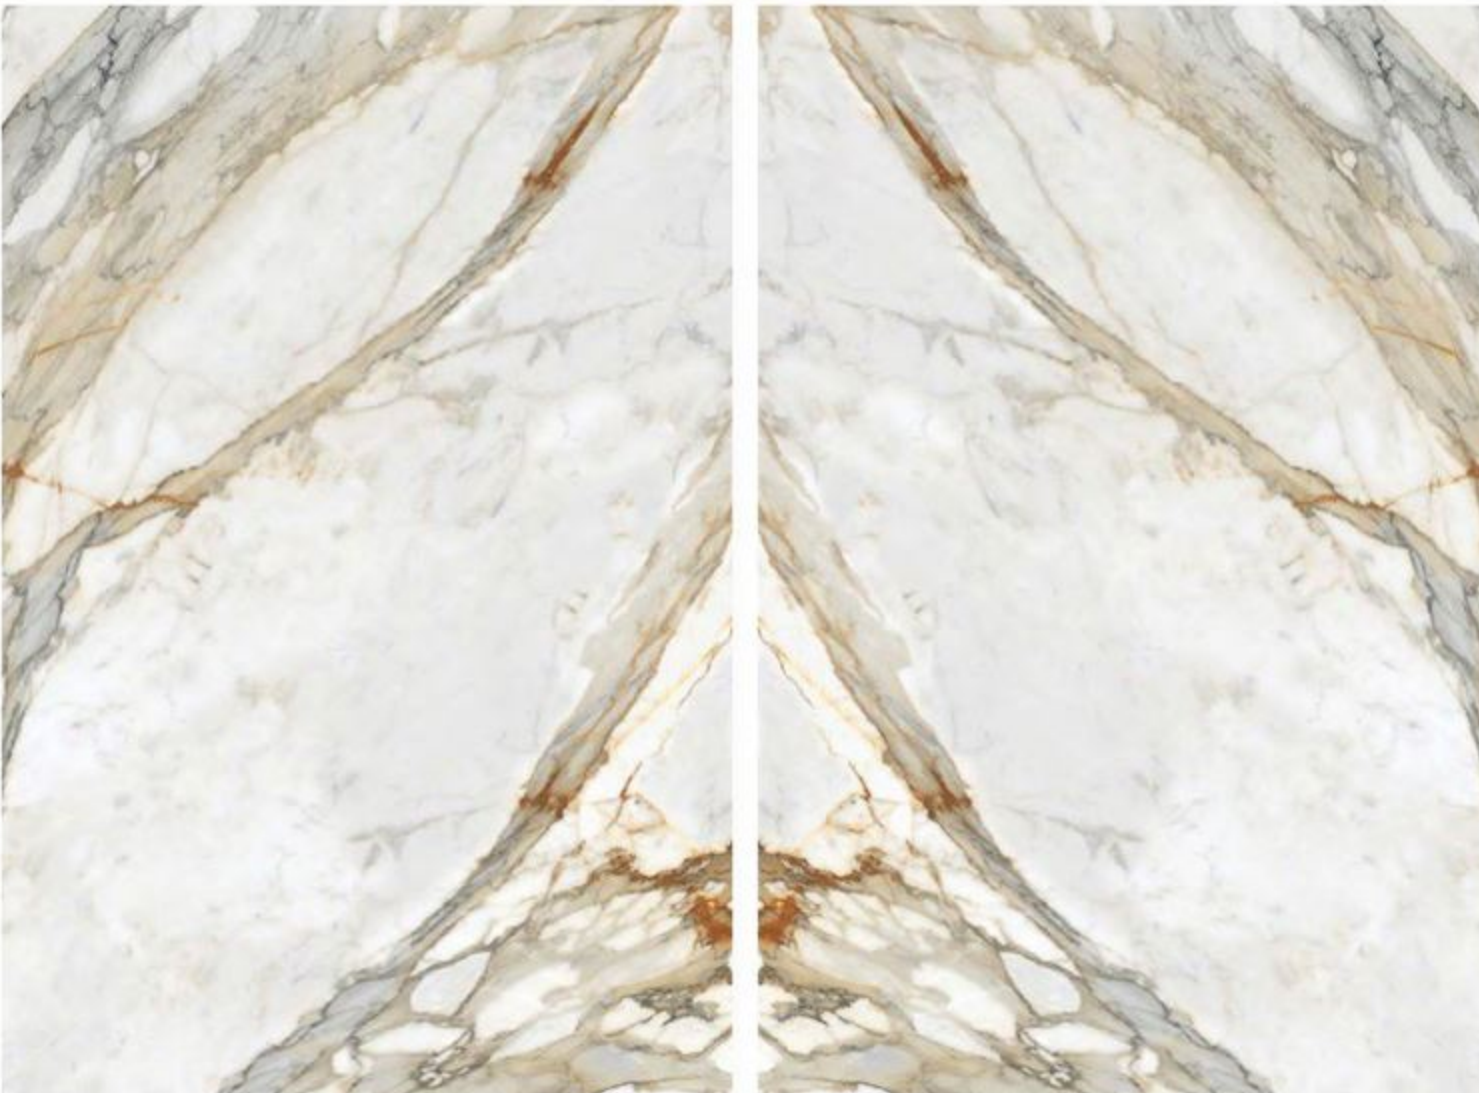

RANDOM
2

CALCUTTA WHITE

SIZE
1200 X 1800 MM

FINISH
LIGHT POLISHED

RANDOM
3

DIANO CREAM

DIANO CREAM

SIZE
1200 X 1800 MM