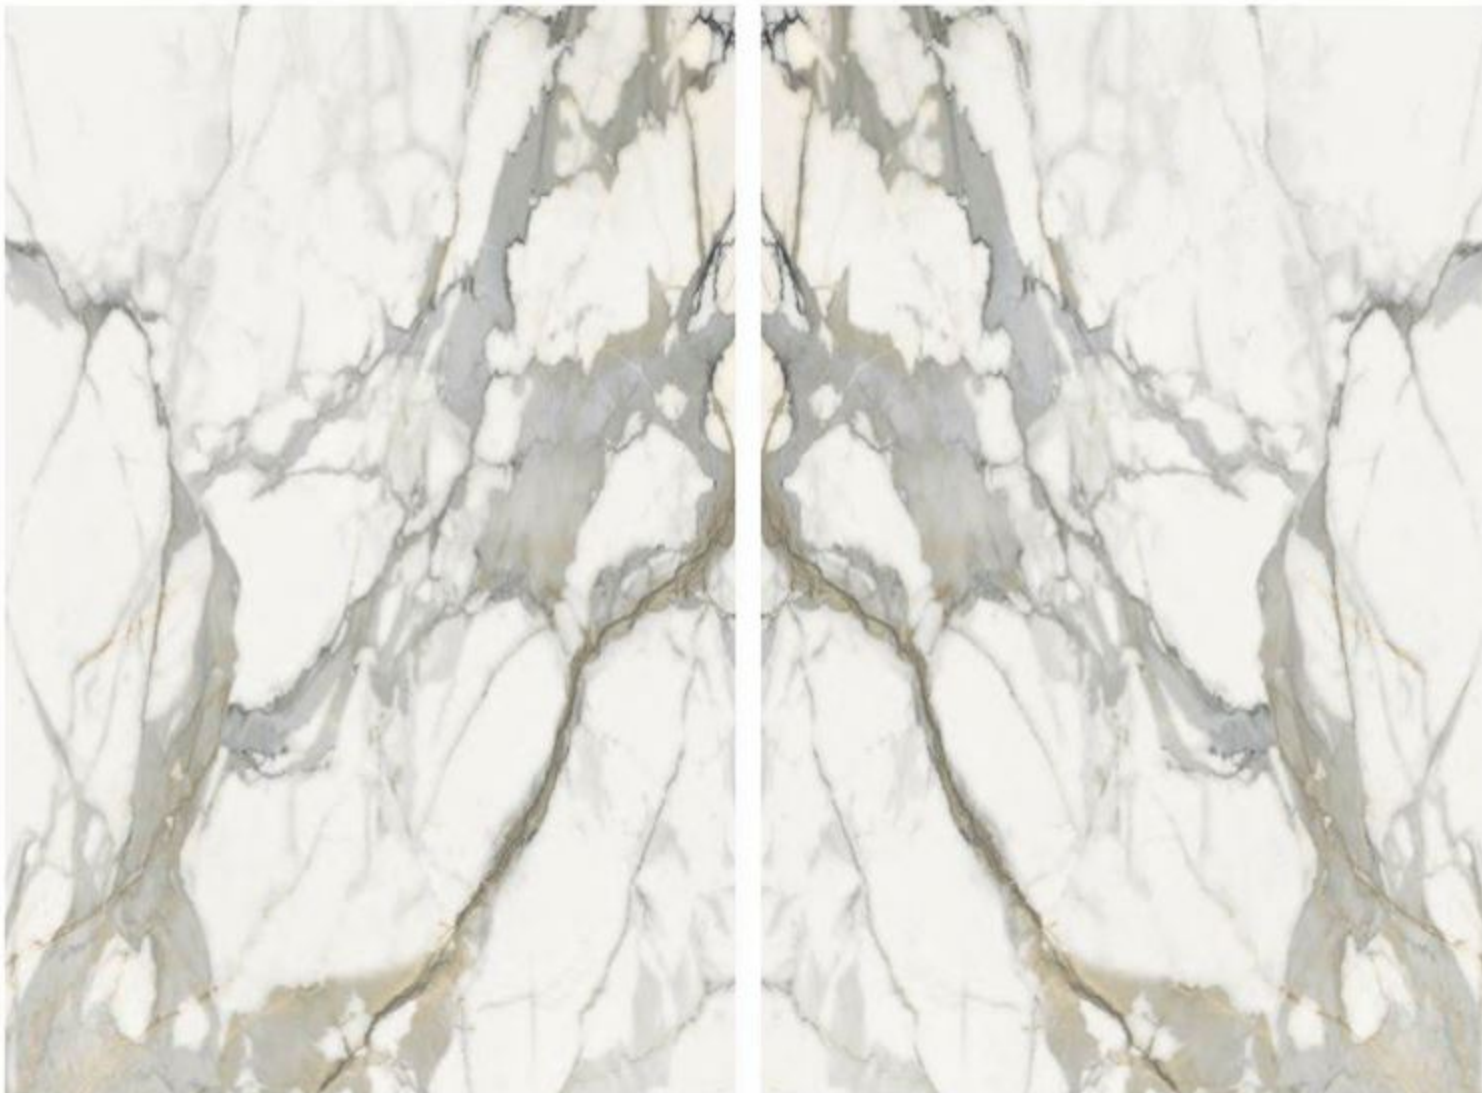

SILKEN MINT (BOOKMATCH)

SIZE
1200 X 1800 MM

FINISH
BOOKMATCH

RANDOM
2