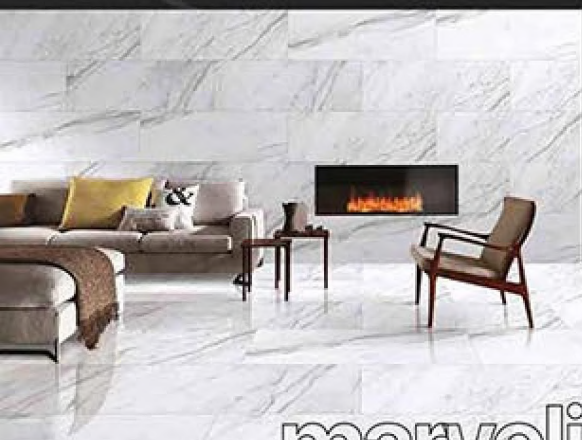

Spa & Wellness
Center

marvelious
Look

available sizes :

GVT & PGVT

400 x 1200
600 x 1200

MM

300 x 600
400 x 400

Porcelain
300 x 600 mm PGVT