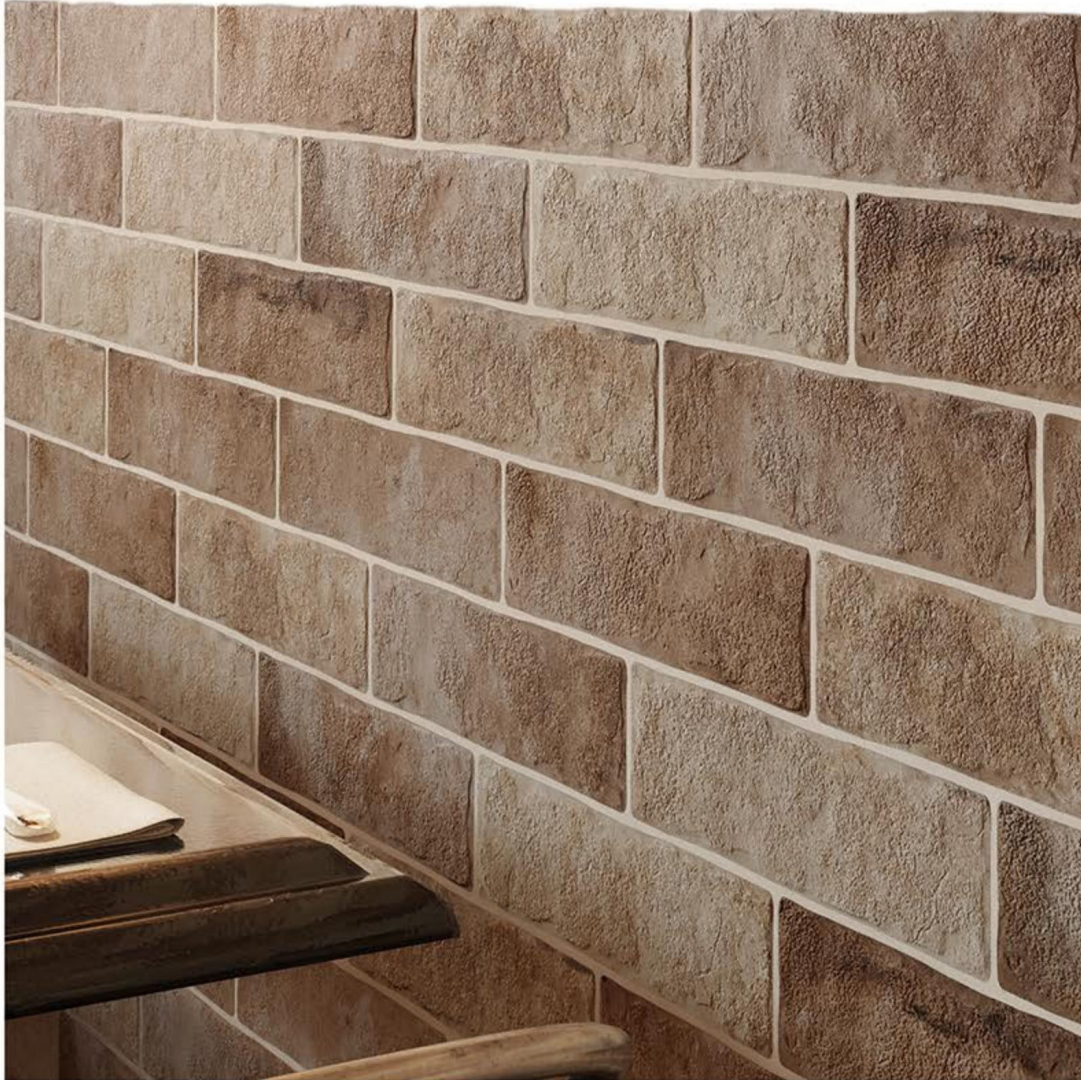

Bricks Pattern

10 mm

IDEAL FOR RENOVATIONS

Ideal for renovations
Thickness of glue and tile less than 1 cm

EASY AND FAST TO INSTALL

Easy to install
Save 35% of installation time

ULTRA LIGHTWEIGHT MATERIAL

Ultralight material
40% weight reduction