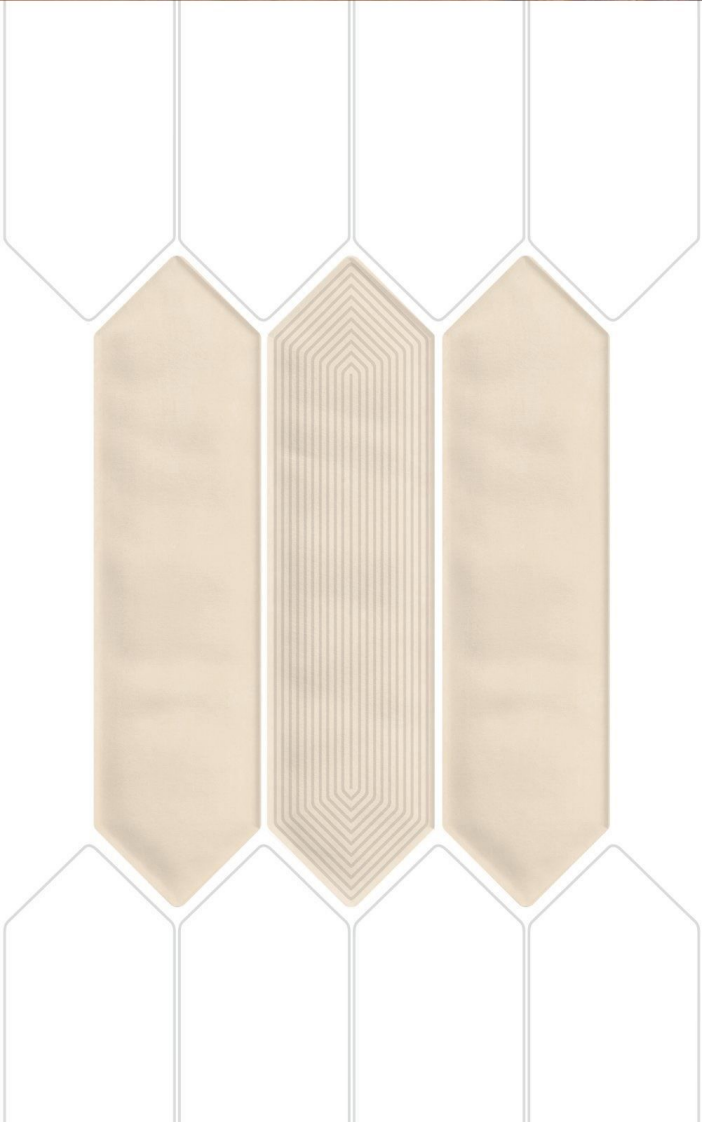

## Picket

COLLECTION

PICKET  
MALT

—

75x300mm  
GLOSSY

 Decor  
20 Rendom

 Beige  
20 Rendom