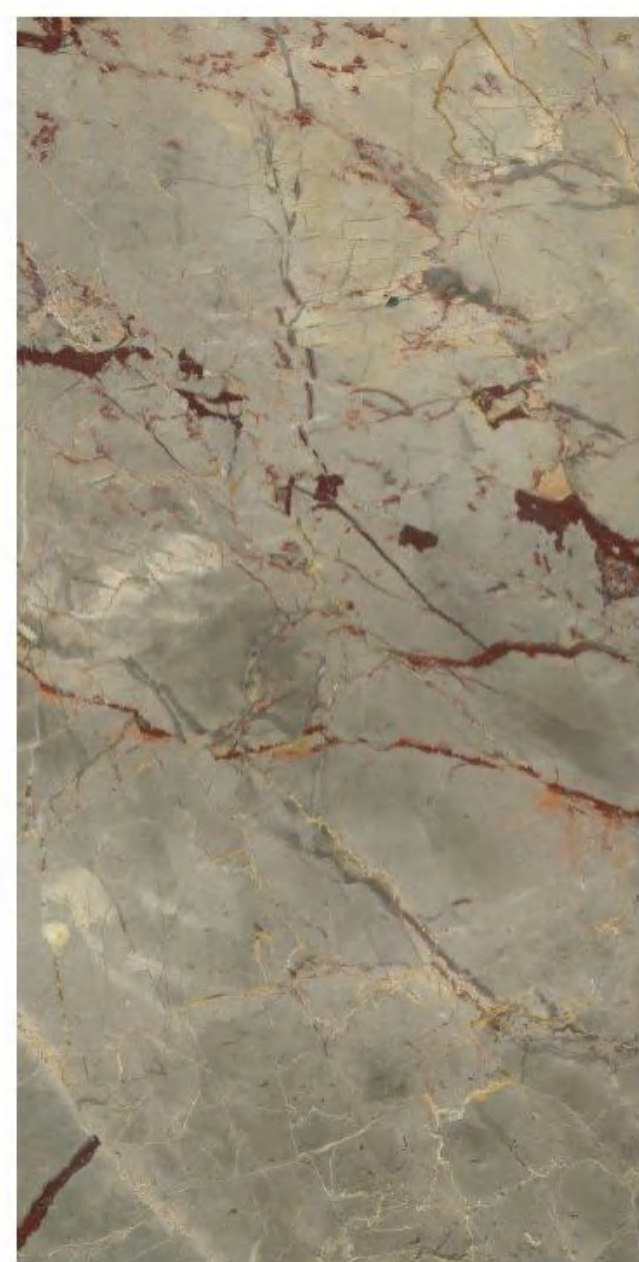

FINISH
SHINE COLLECTION

RANDOM
4

SIZE
800 X 1600MM

THICKNESS
9MM

SARAN BLUE

FINISH
SHINE COLLECTION

RANDOM
3

SIZE
800 X 1600MM