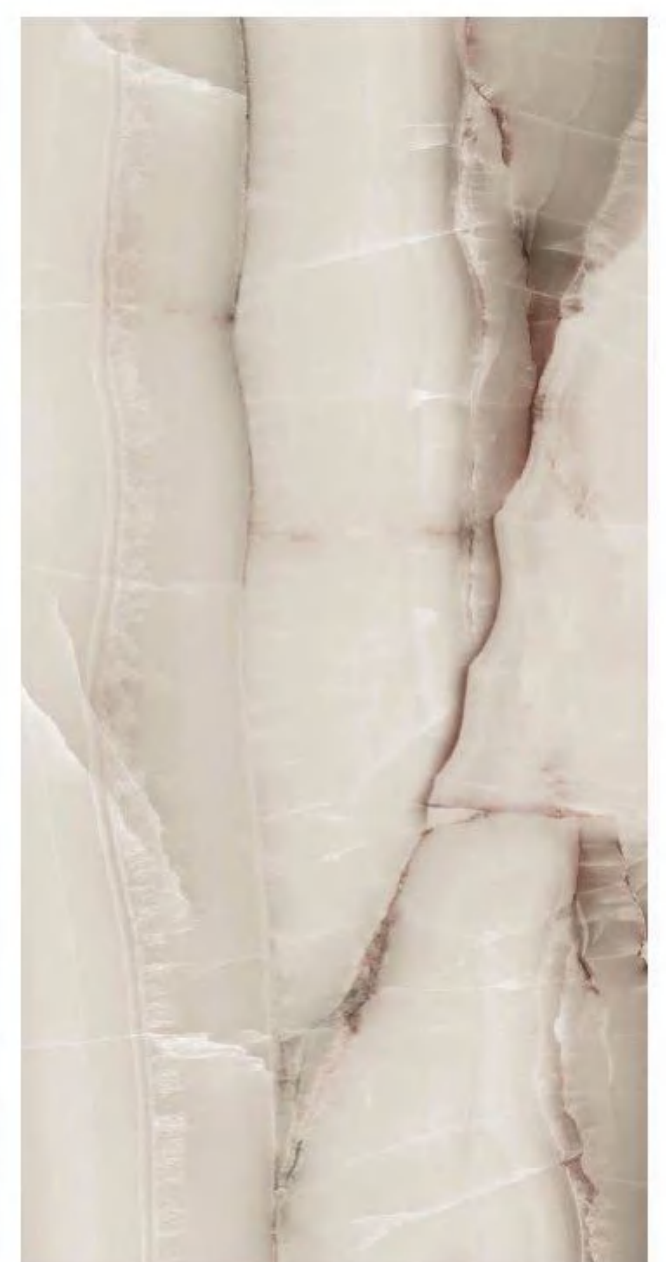

SIZE
800 X 1600MM

THICKNESS
9MM

MOZITTO ONYX CAFE

FINISH
SHINE COLLECTION

RANDOM
3