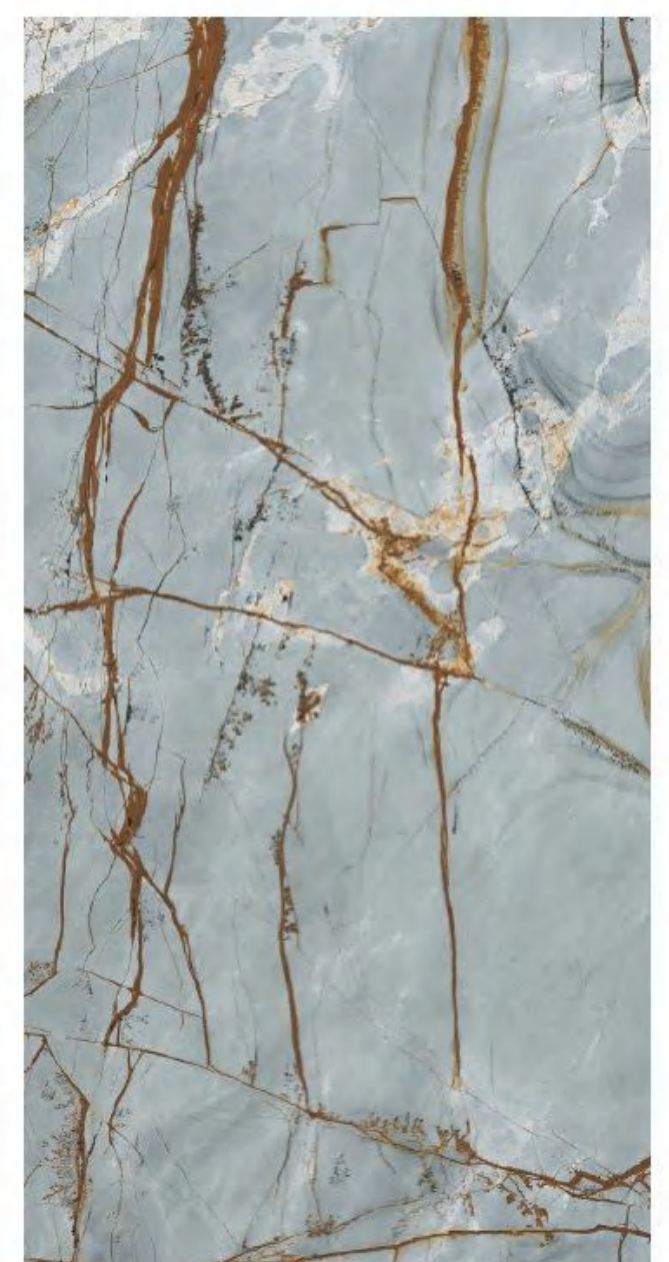

SIZE
800 X 1600MM

THICKNESS
9MM

NACARADO BLUE

FINISH
SHINE COLLECTION

RANDOM
4