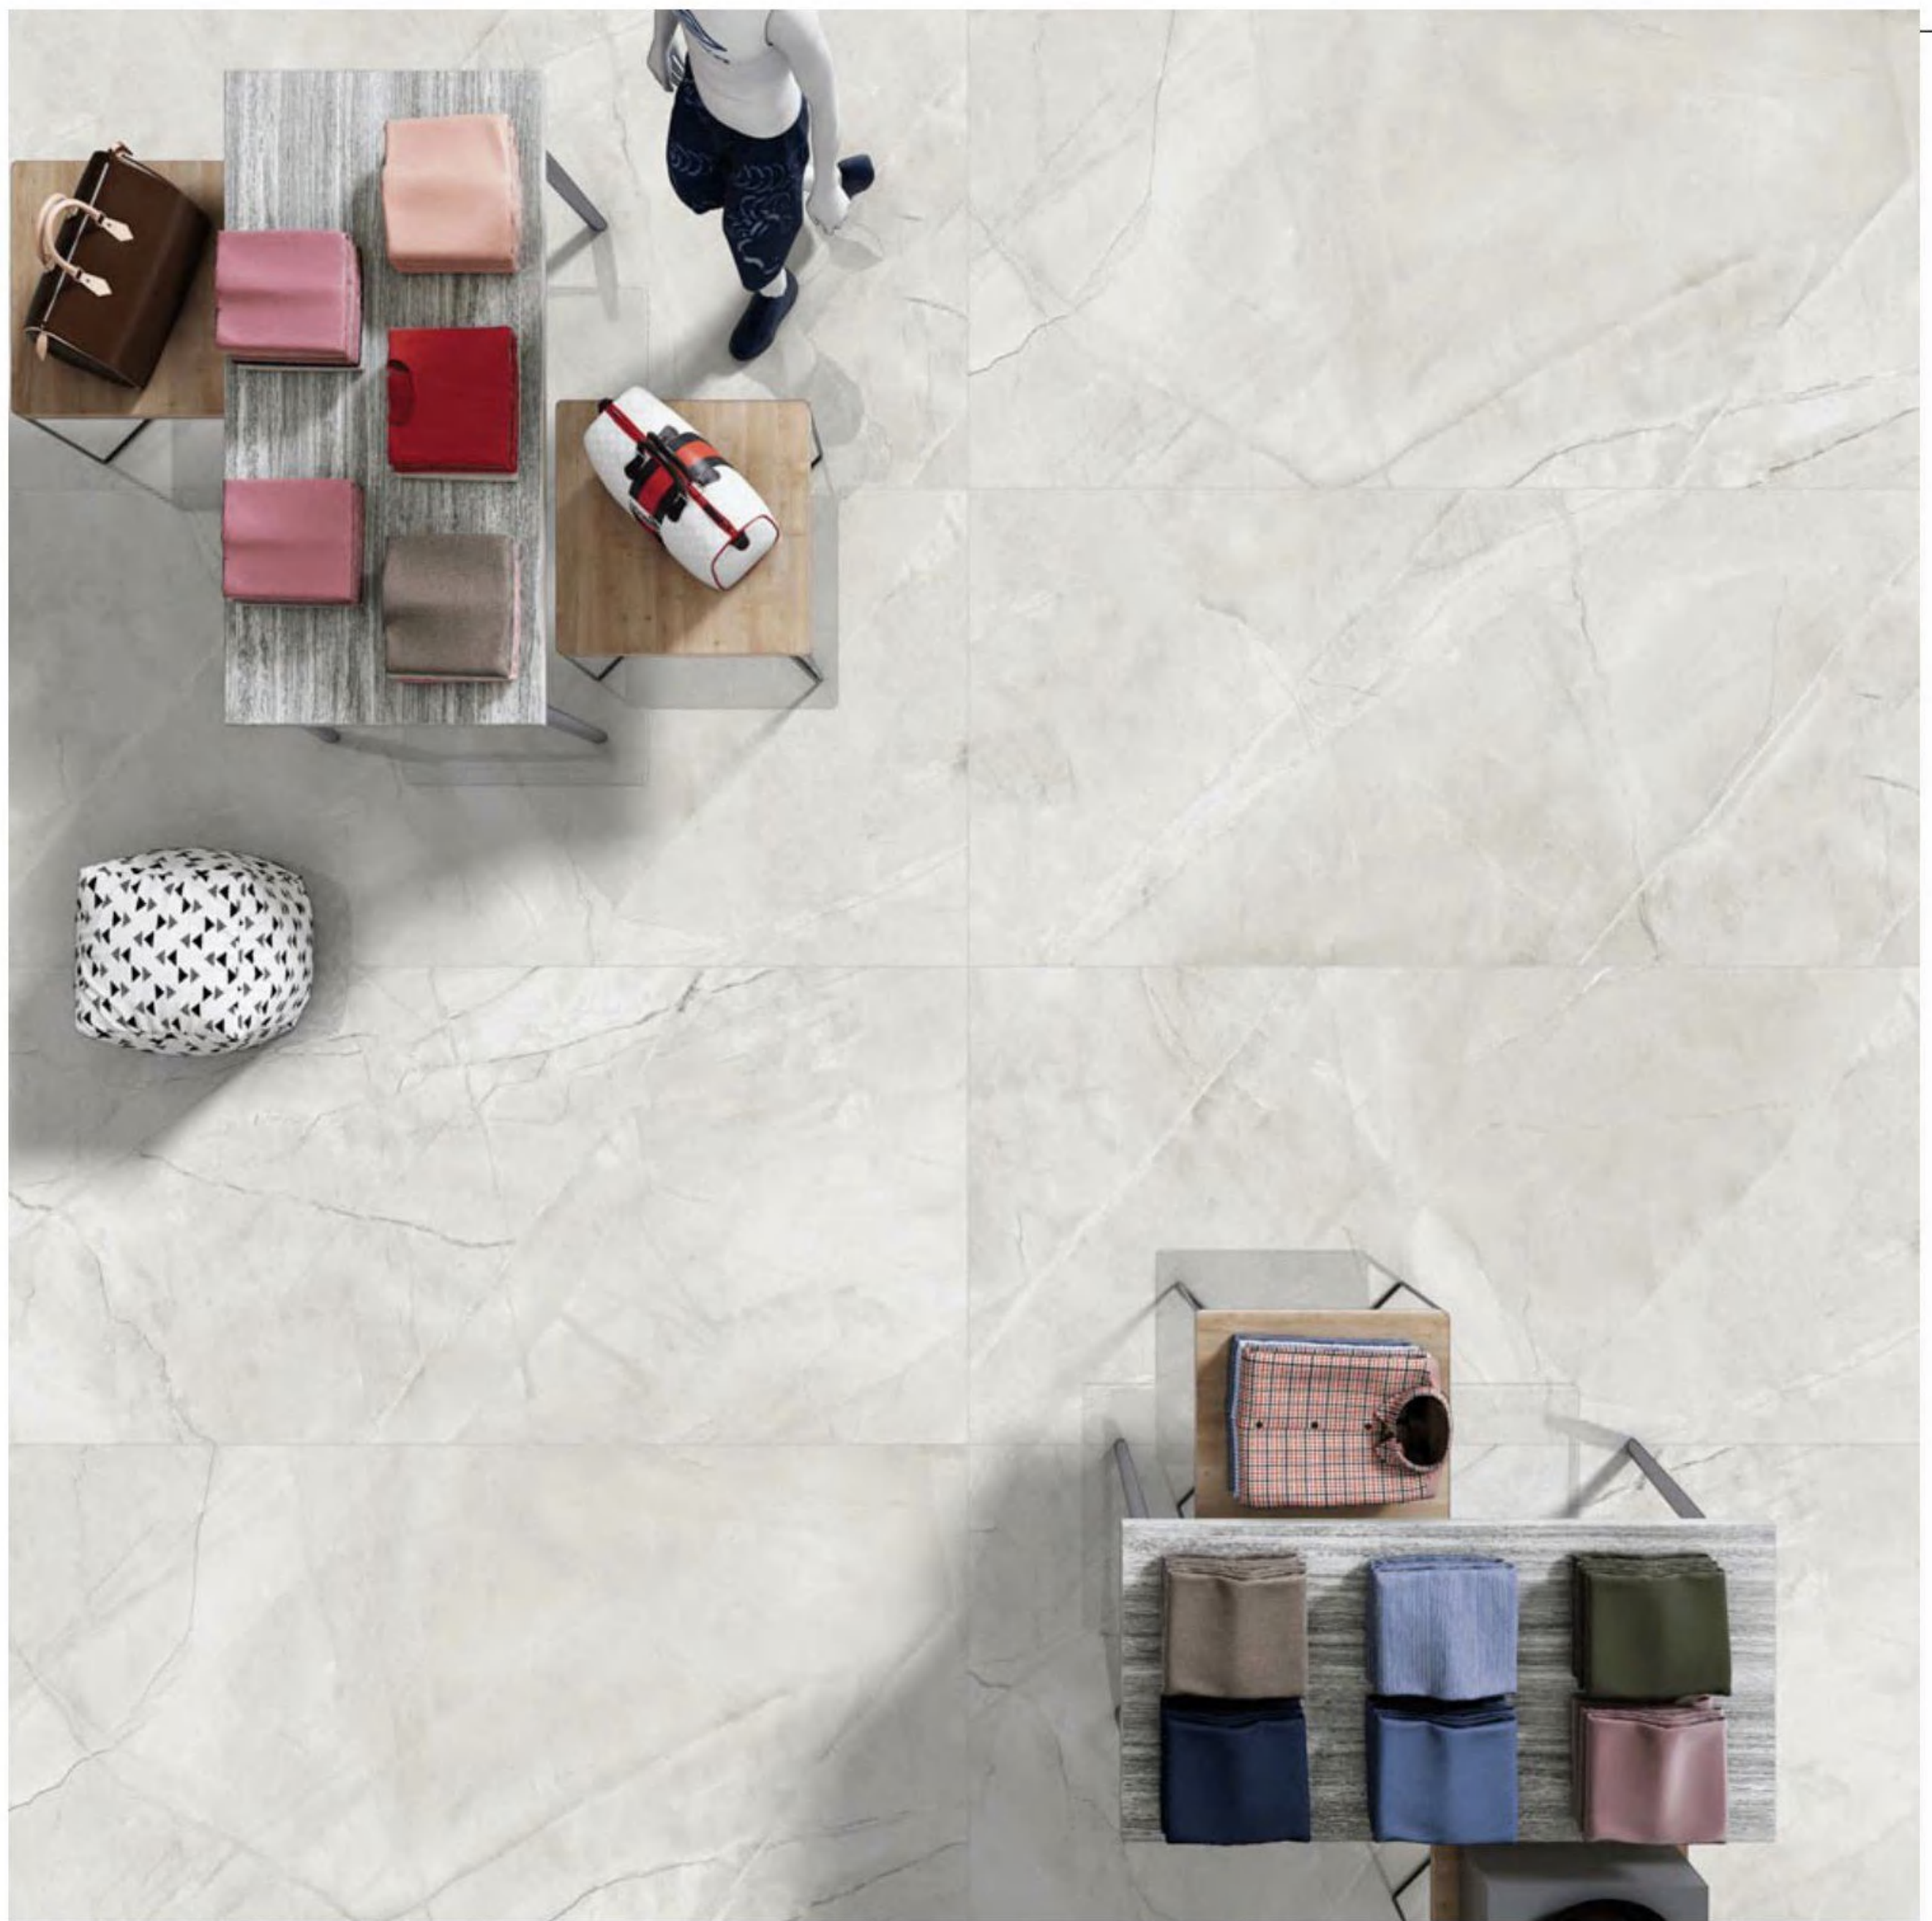

SIZE
800 X 1600MM

THICKNESS
9MM

AMIX SILVER

FINISH
SHINE COLLECTION

RANDOM
4