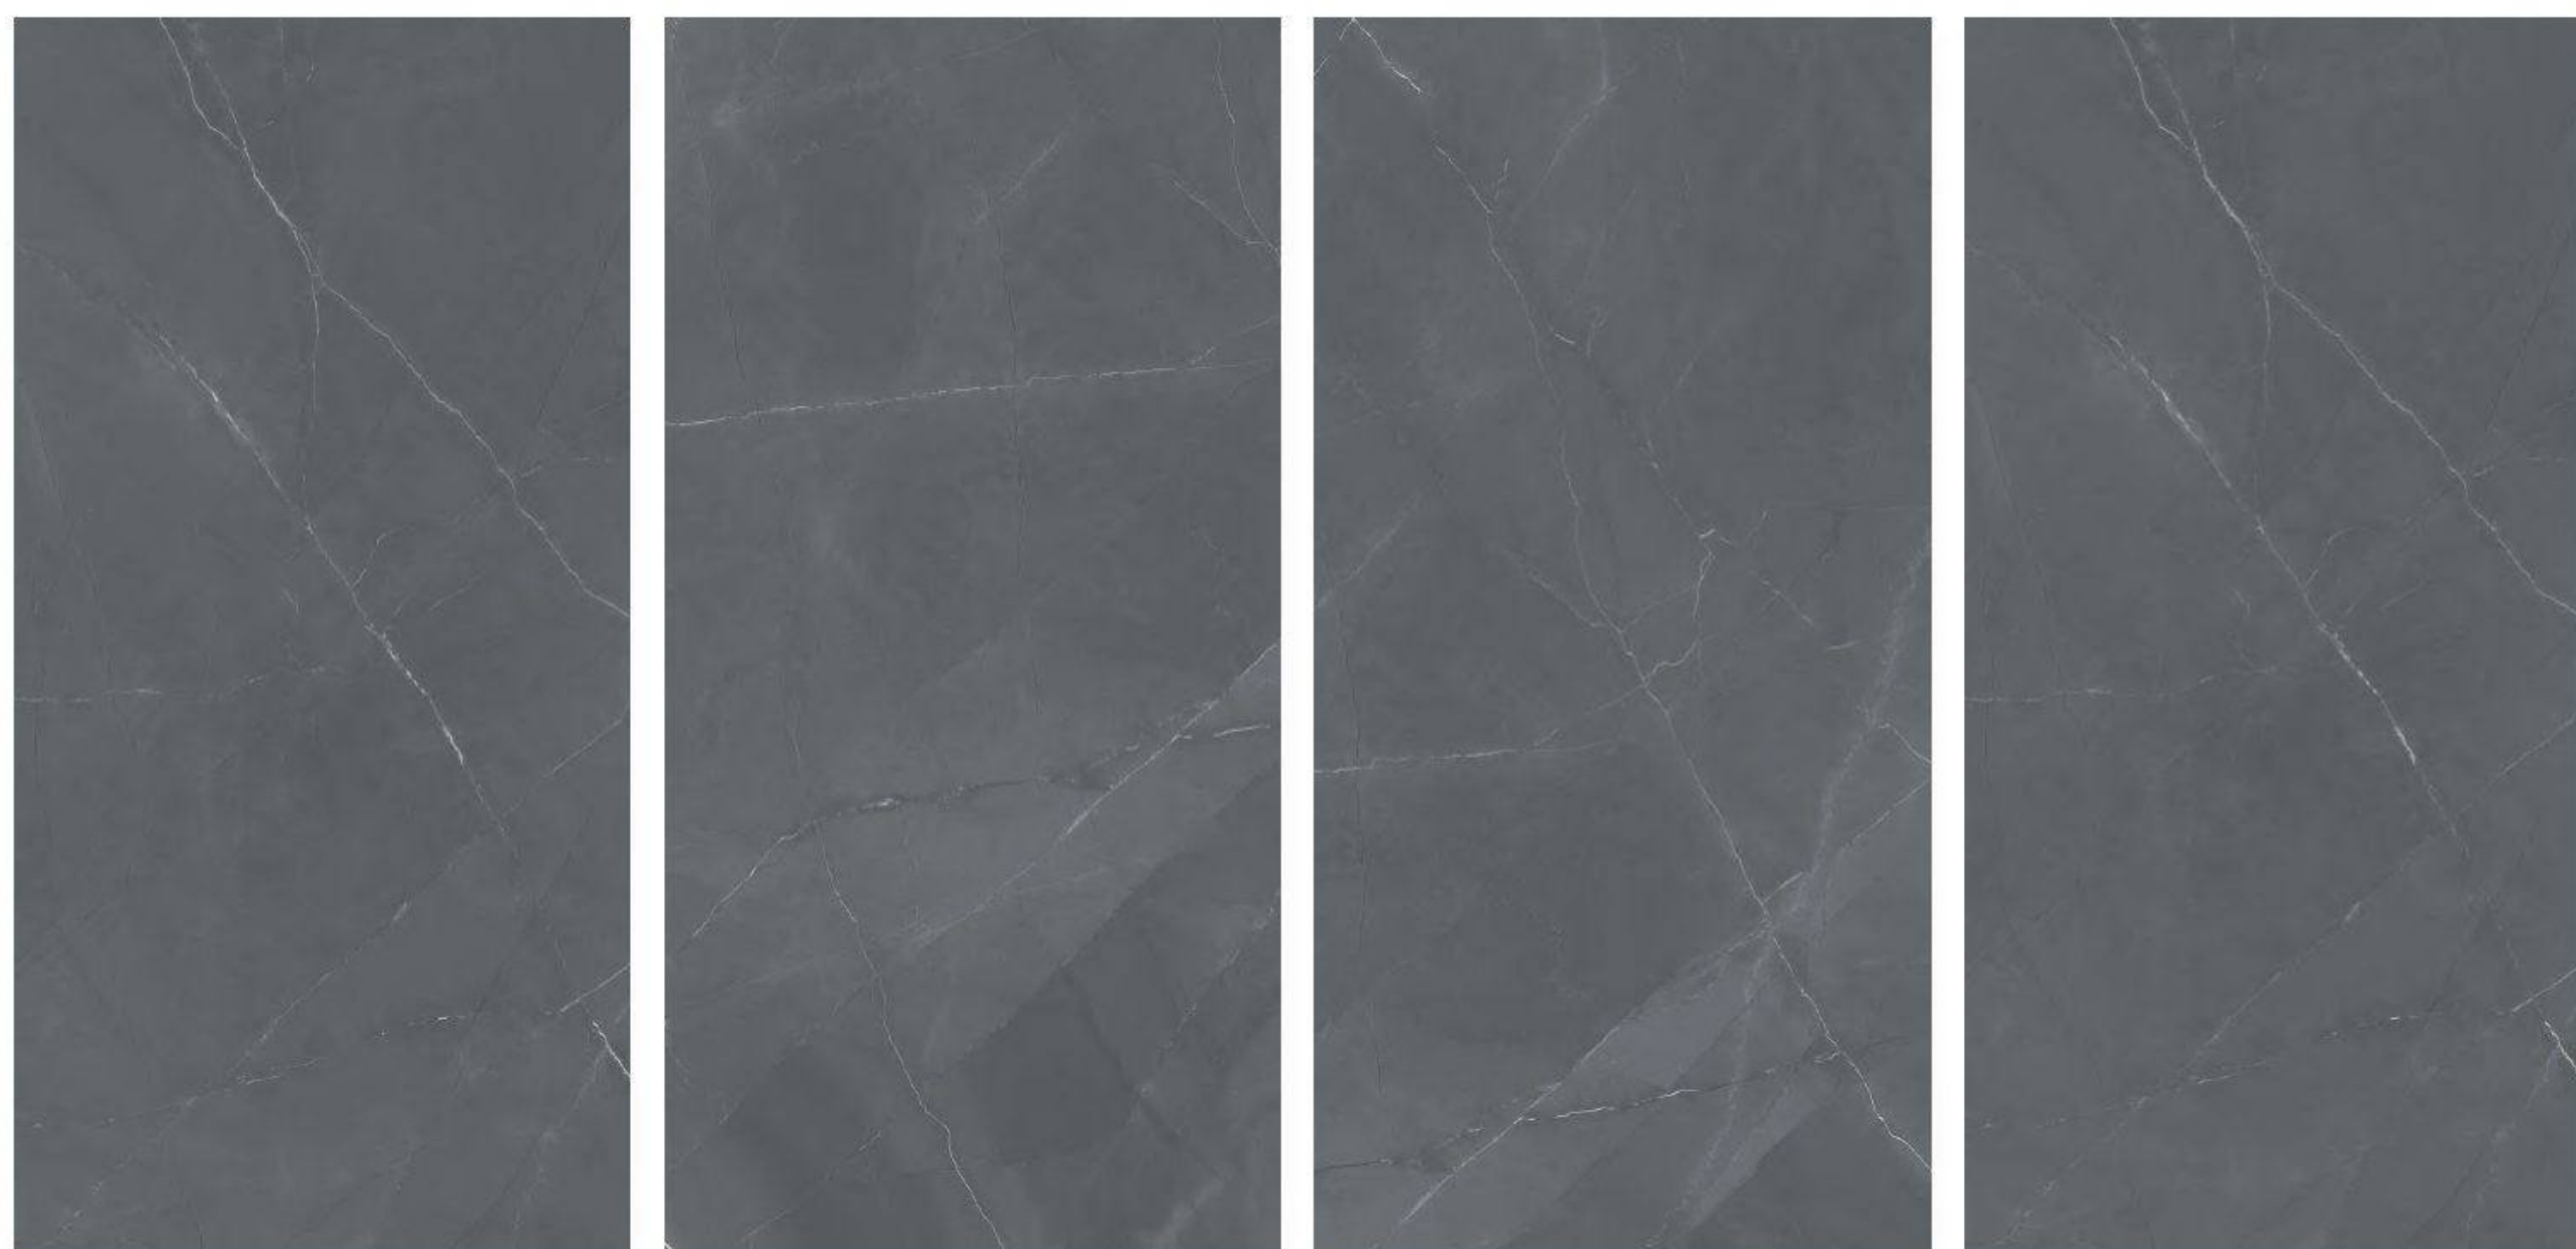

RANDOM
4

SIZE
800 X 1600MM

THICKNESS
9MM

CARNIVAL BEIGE

FINISH
SHINE COLLECTION

RANDOM
3

SIZE
800 X 1600MM

THICKNESS
9MM