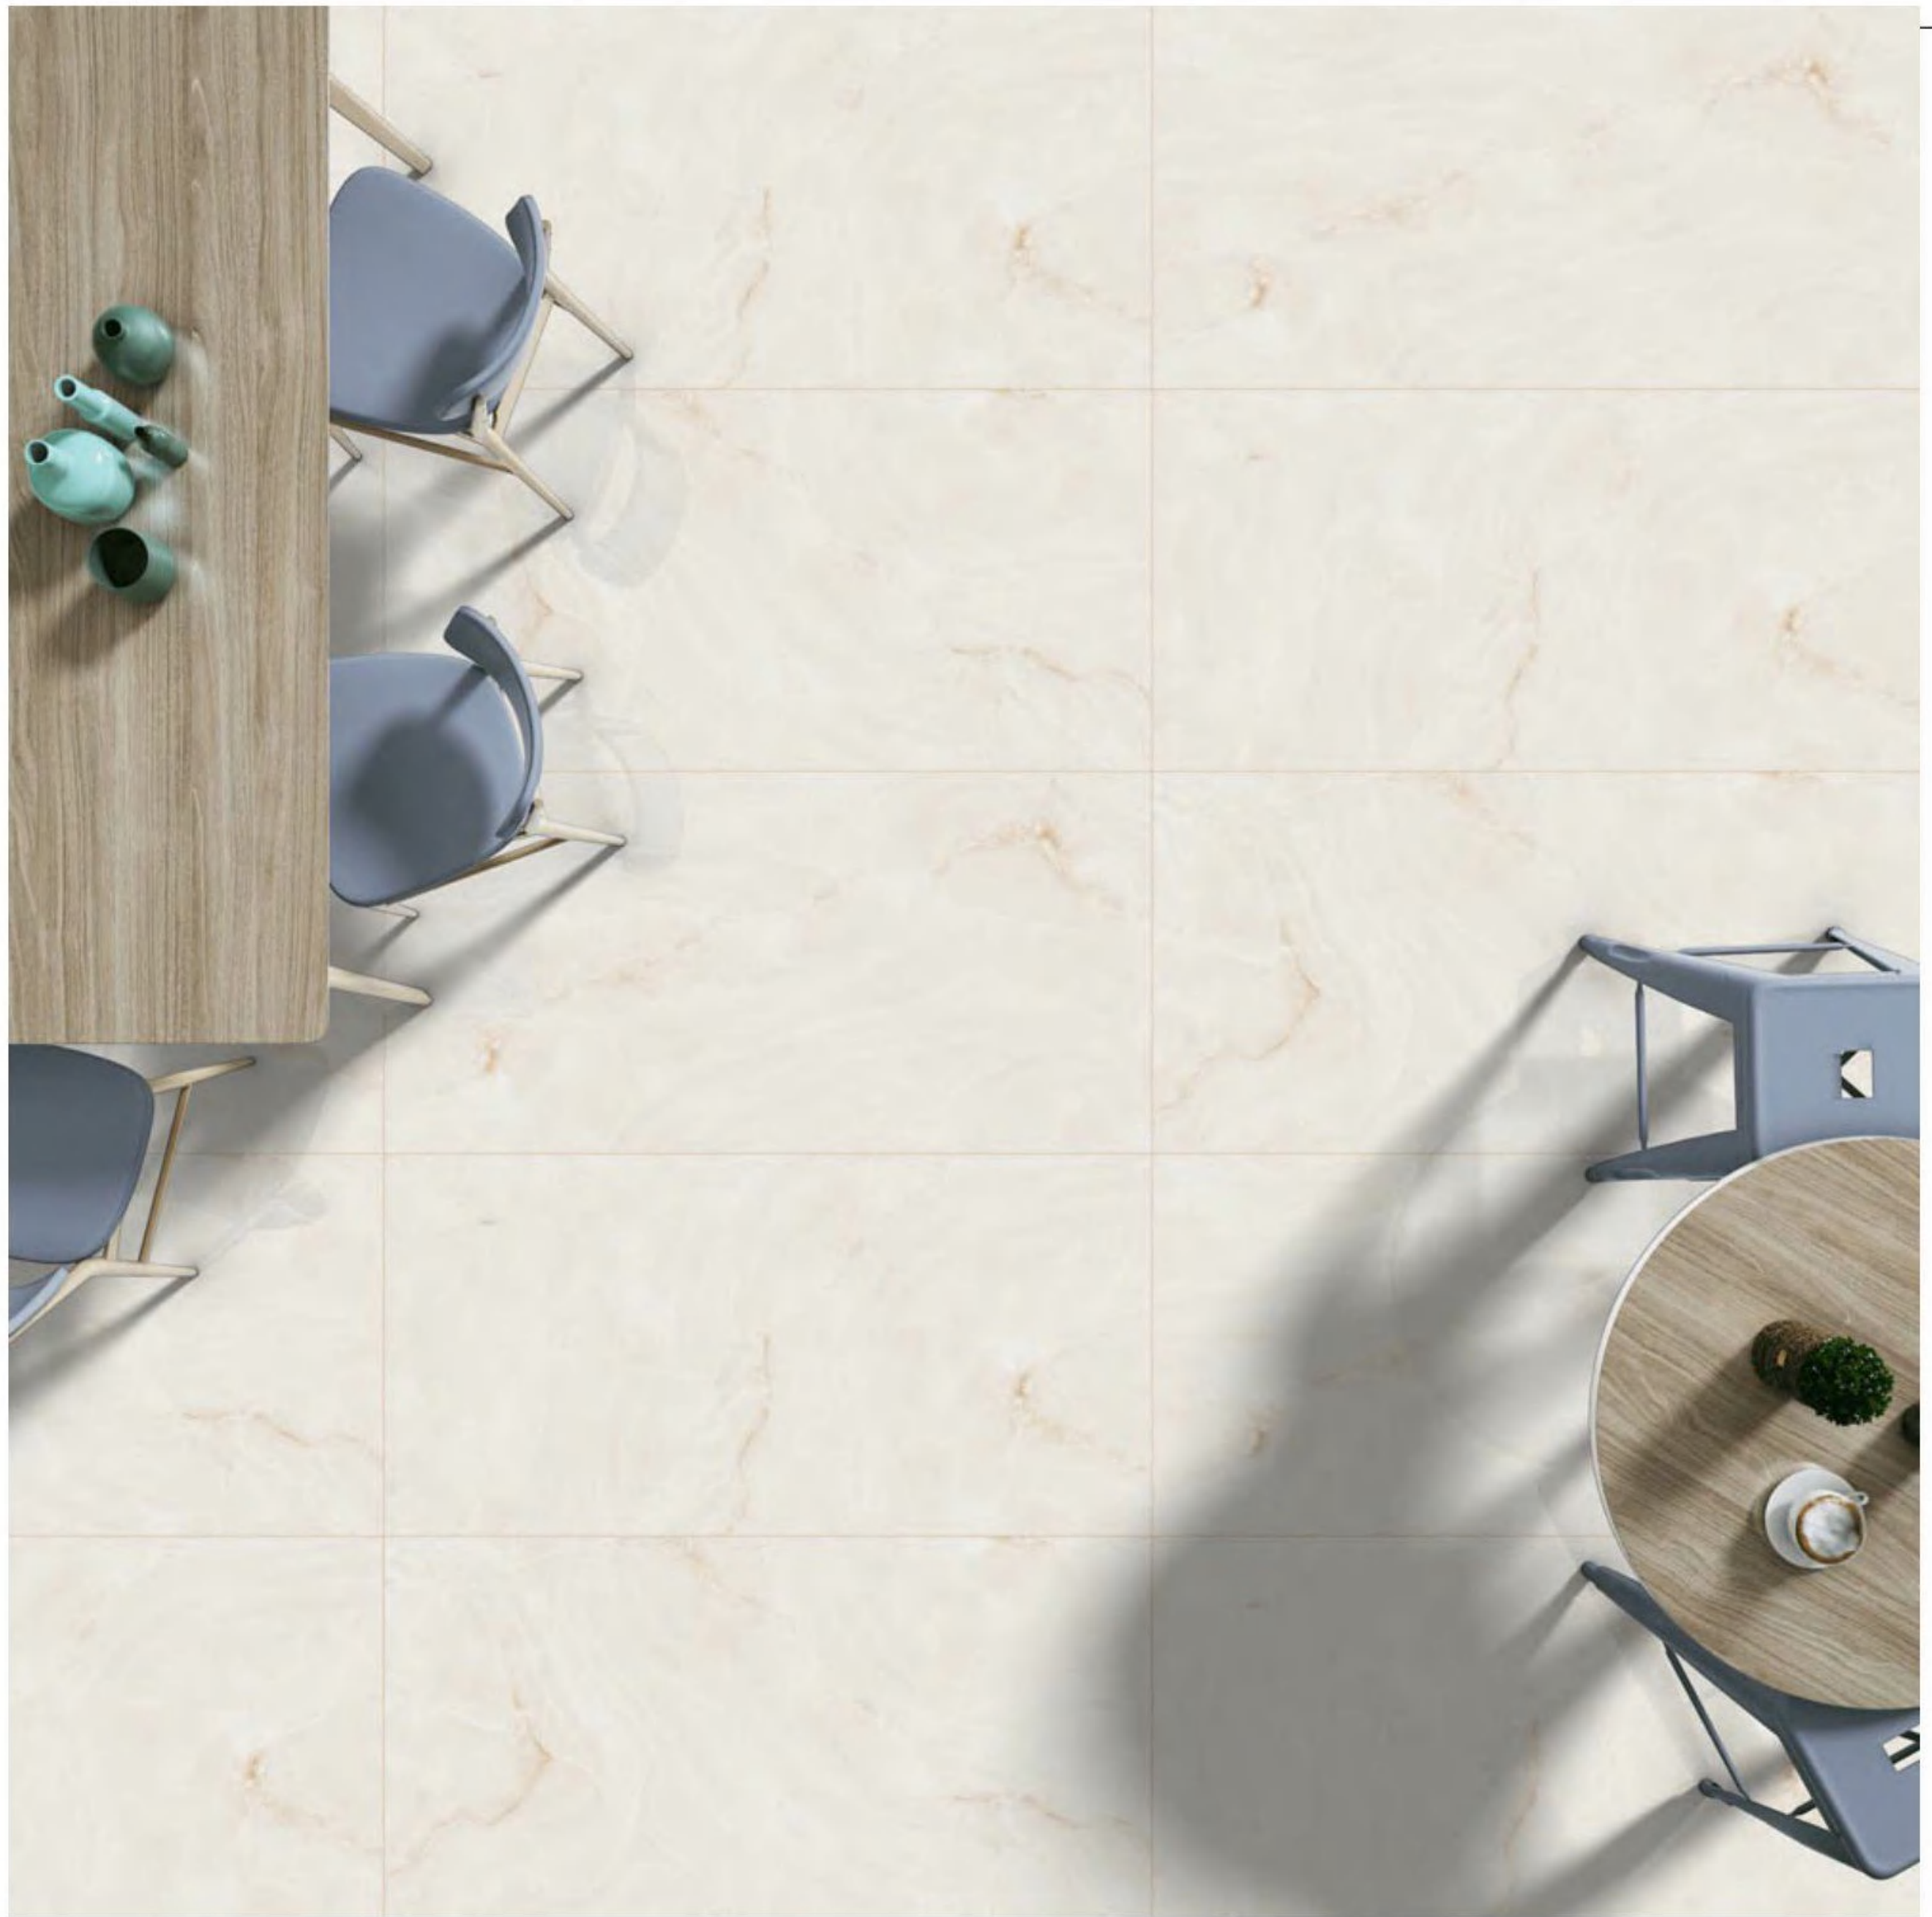

SIZE
800 X 1600MM

THICKNESS
9MM

SG 044 GREY

FINISH
SHINE COLLECTION

RANDOM
2