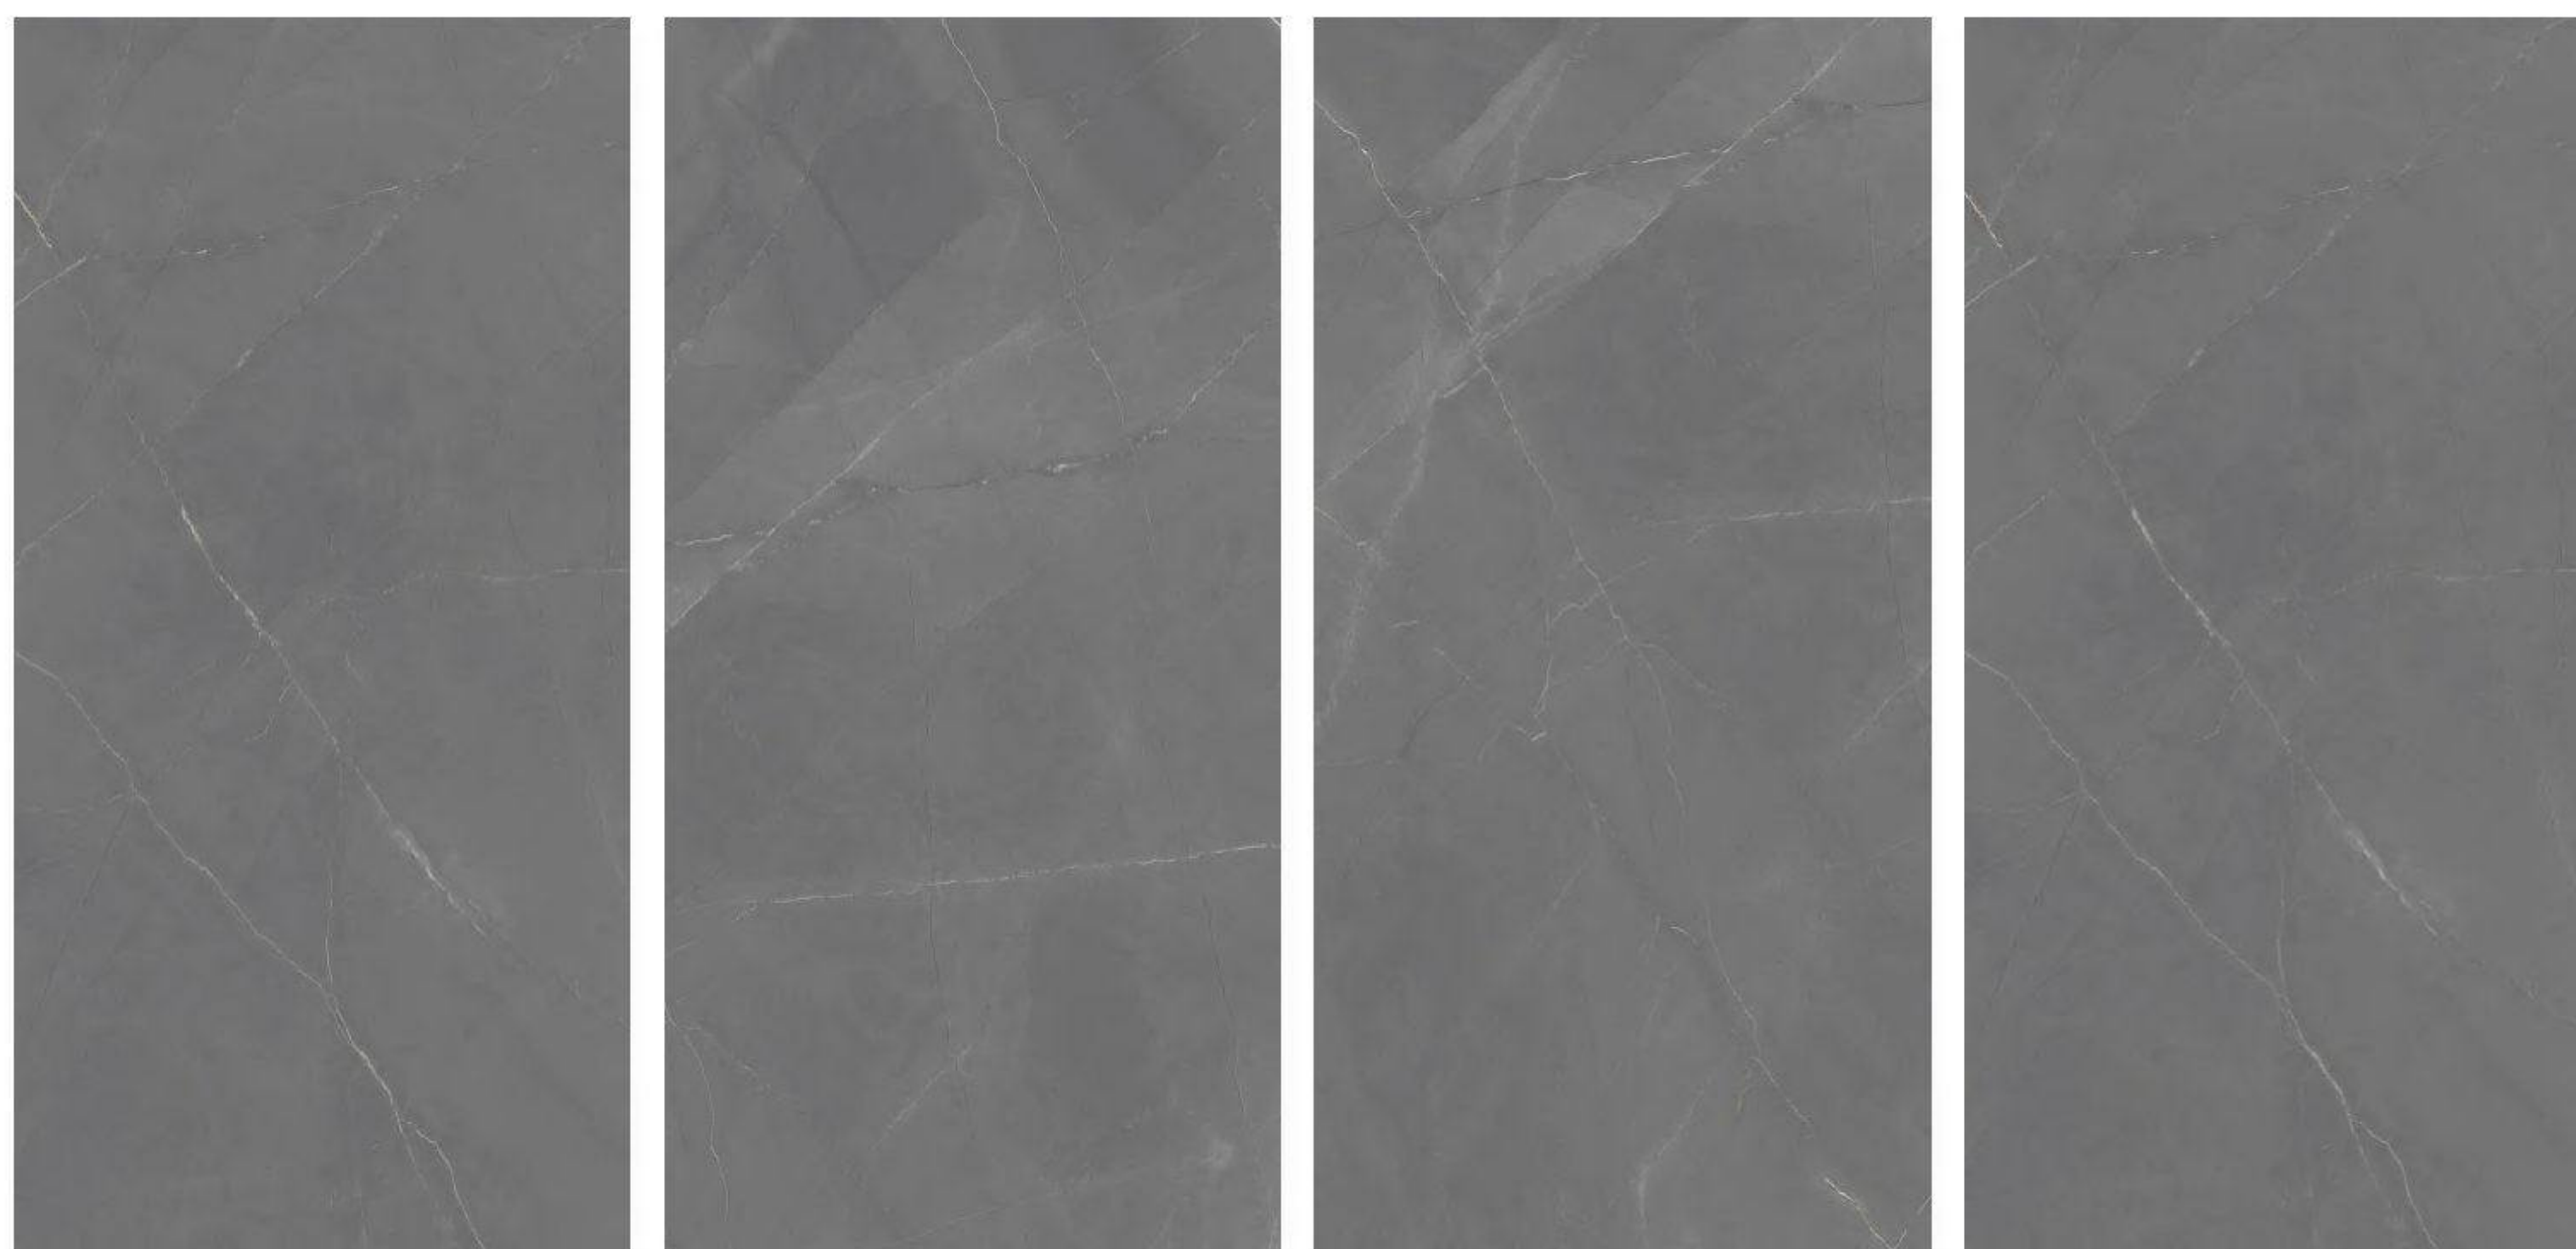

SIZE
800 X 1600MM

THICKNESS
9MM

ARMANI LIGHT GREY

FINISH
SHINE COLLECTION

RANDOM
3