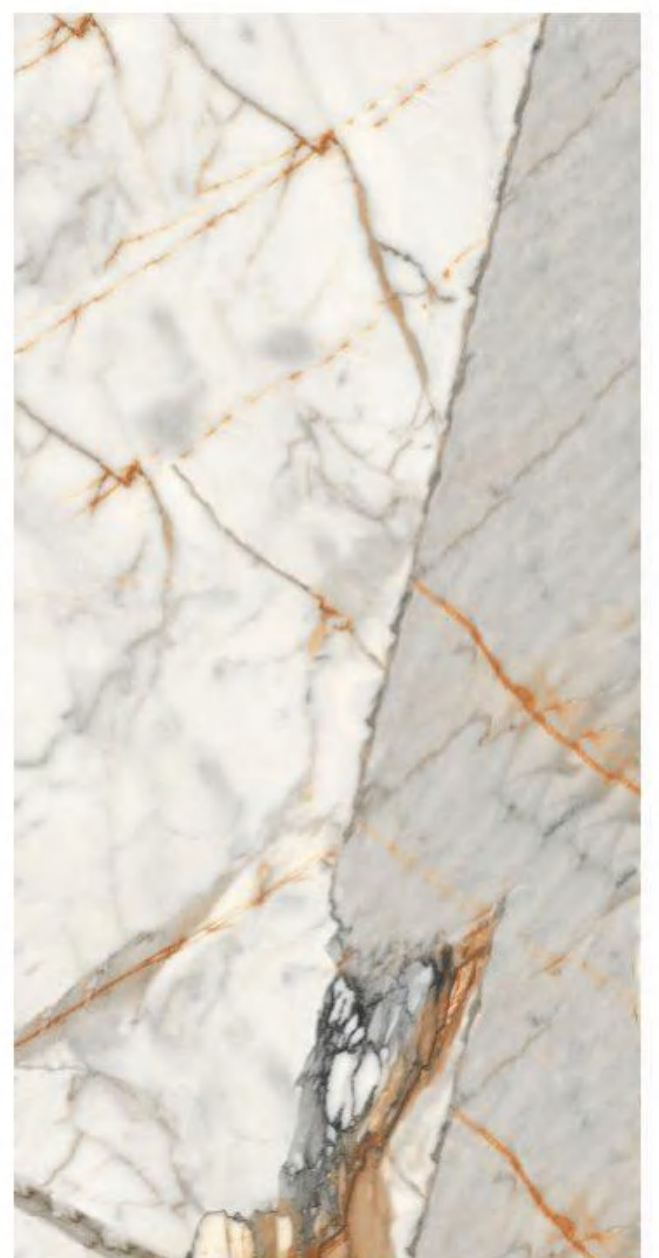

SIZE
800 X 1600MM

THICKNESS
9MM

CROWN STATVARIO

FINISH
BOOKMATCH

RANDOM
2