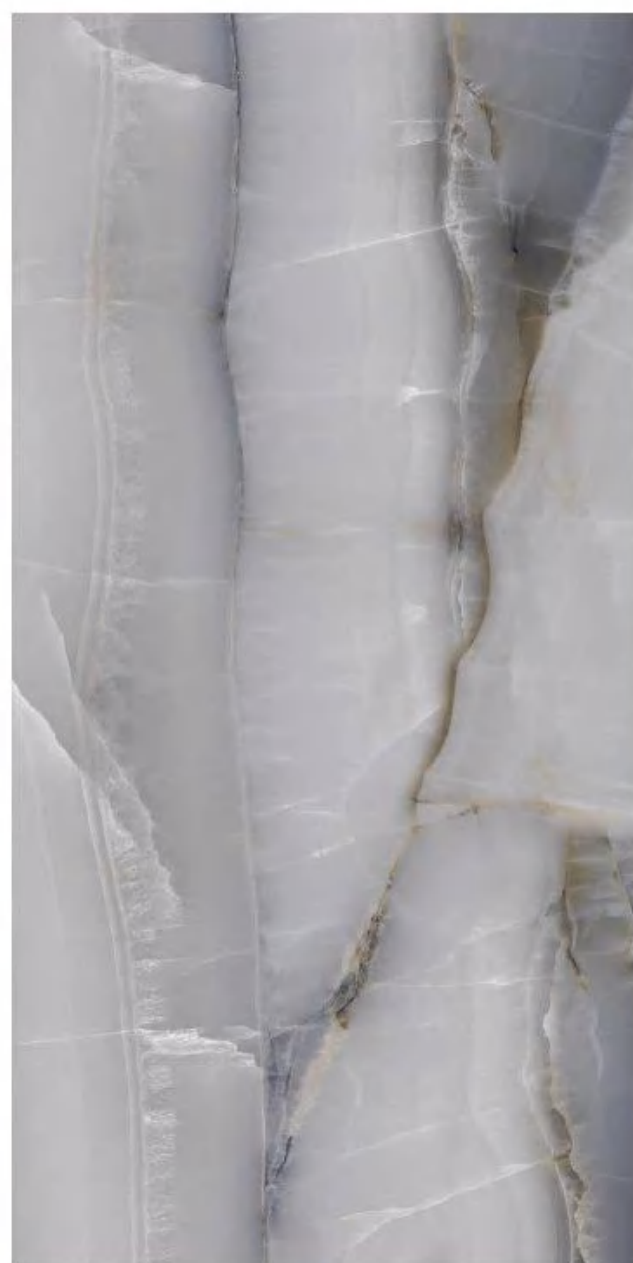

FINISH
SHINE COLLECTION

RANDOM
3

SIZE
800 X 1600MM

THICKNESS
9MM

MOZITTO ONYX CAFE

FINISH
SHINE COLLECTION

RANDOM
3

SIZE
800 X 1600MM