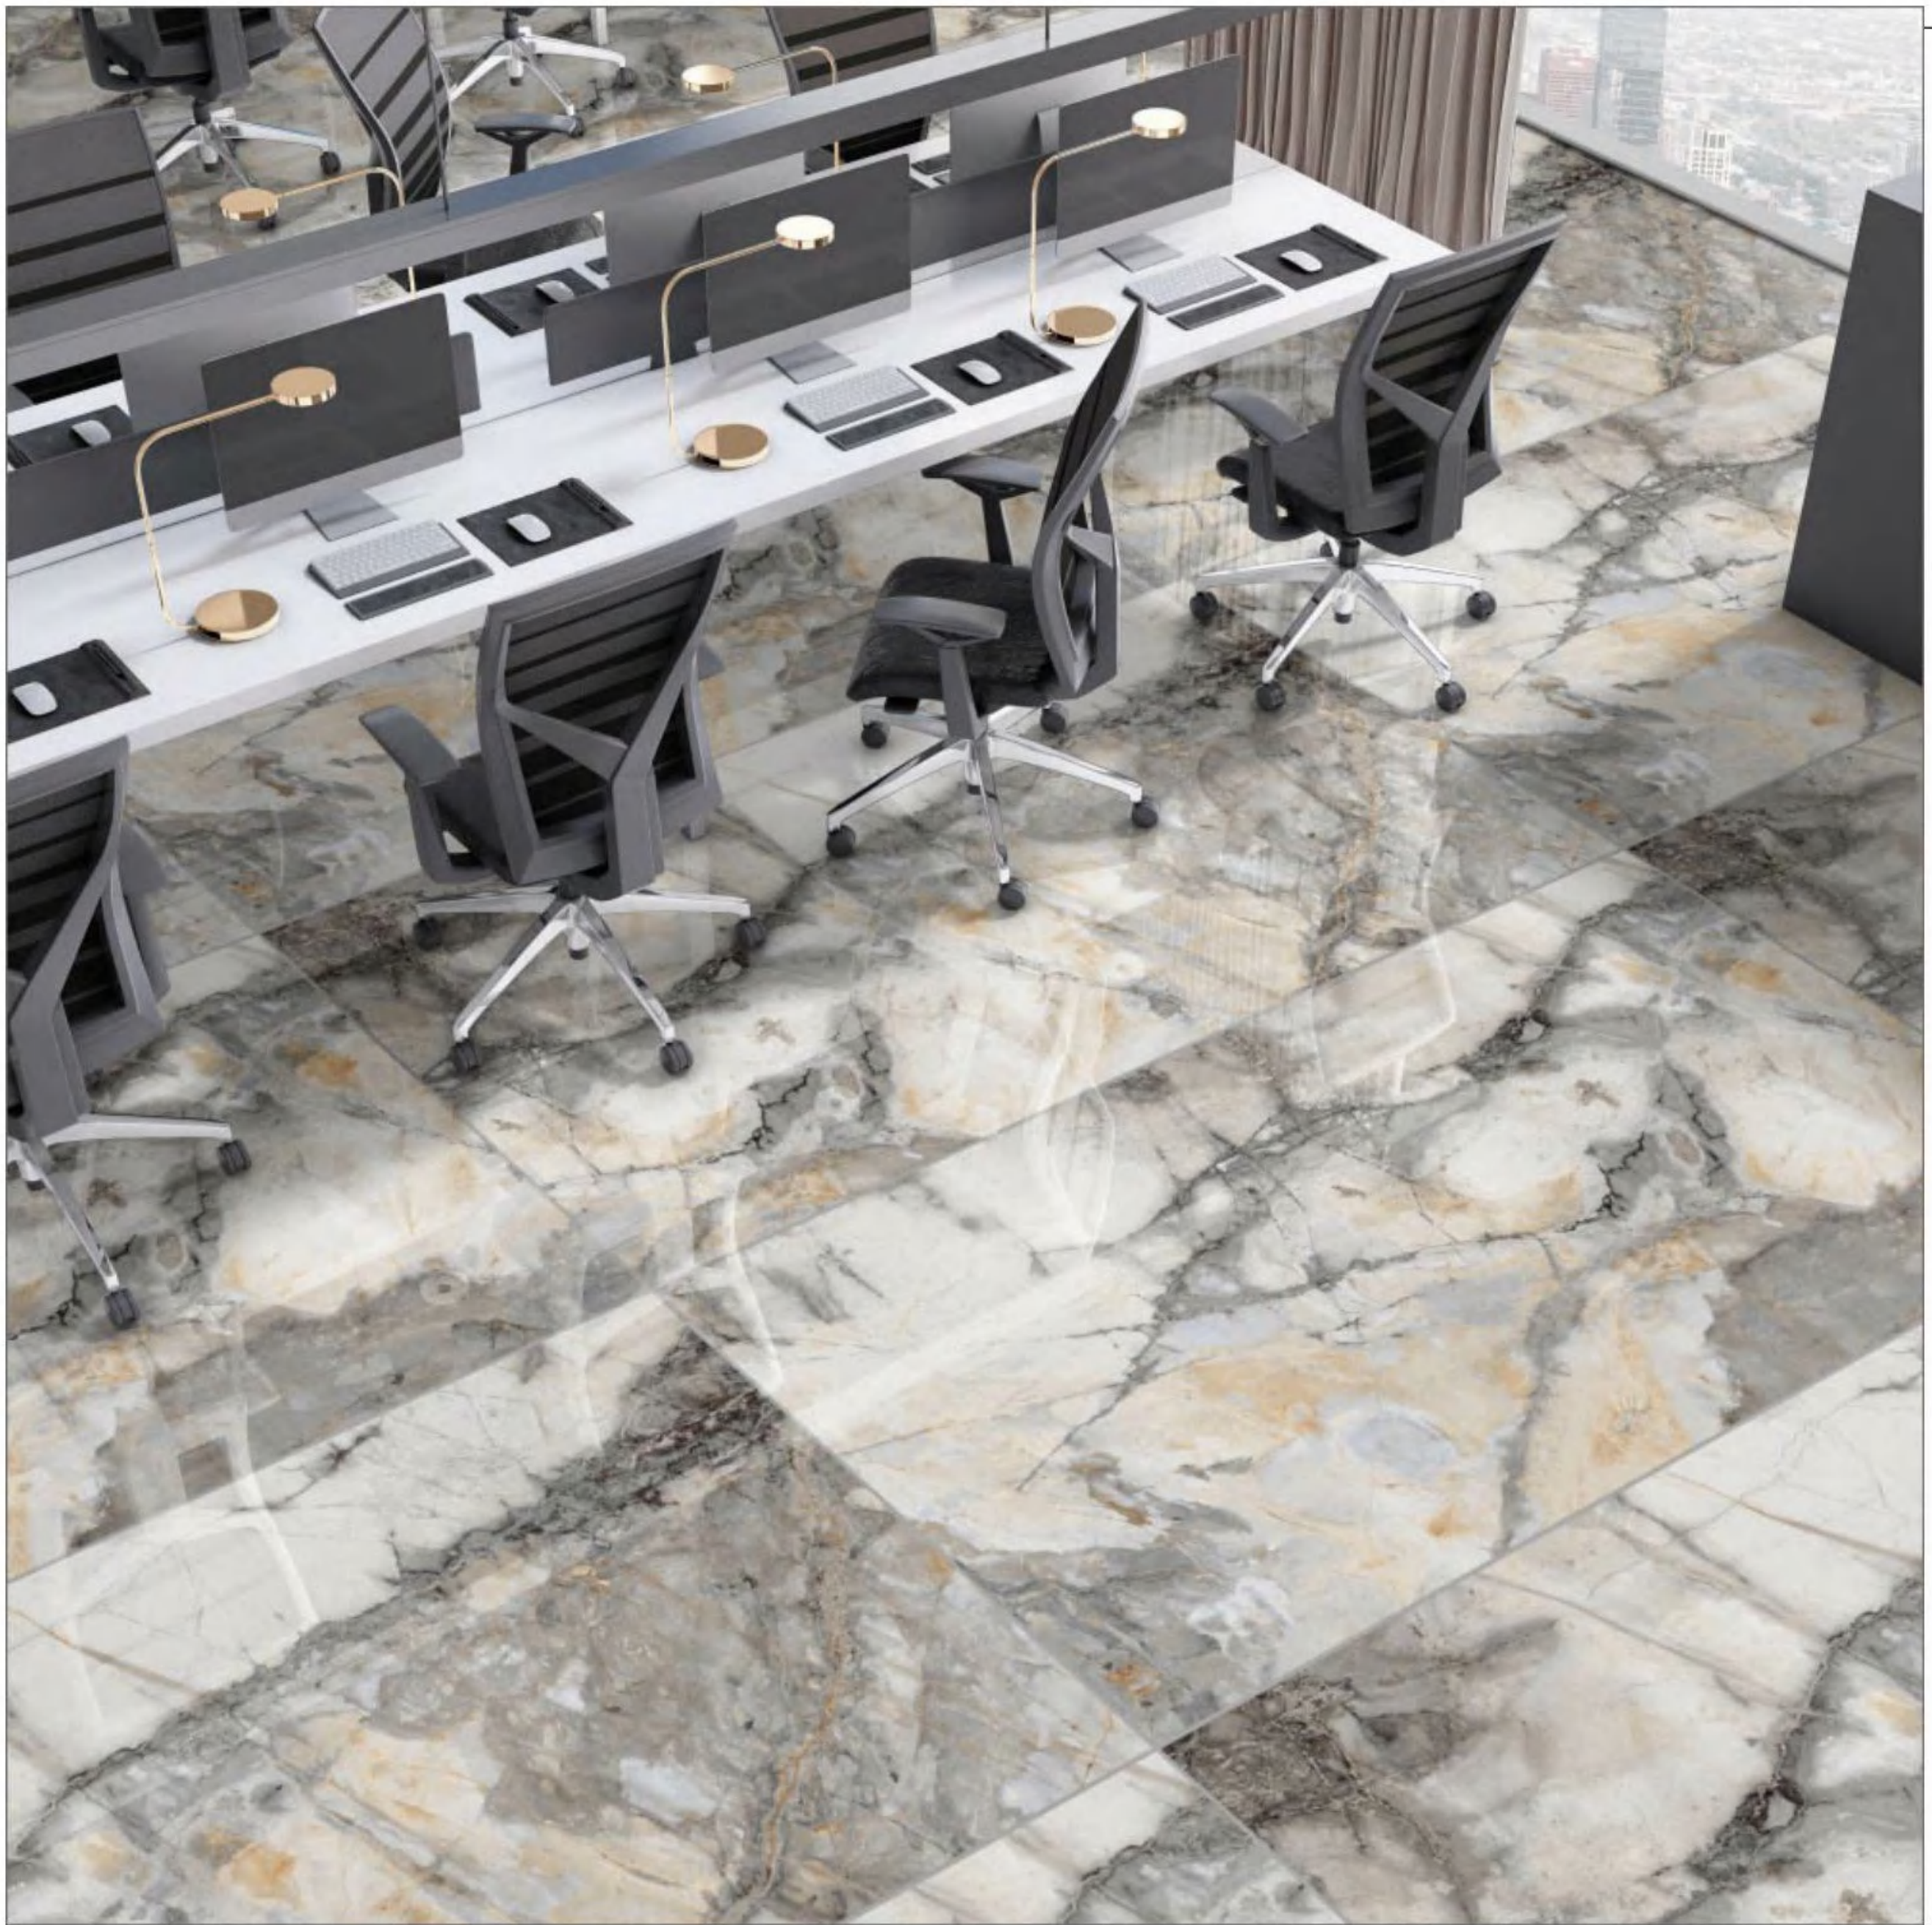

SIZE
800 X 1600MM

THICKNESS
9MM

ONICE BLACK

FINISH
SHINE COLLECTION

RANDOM
2