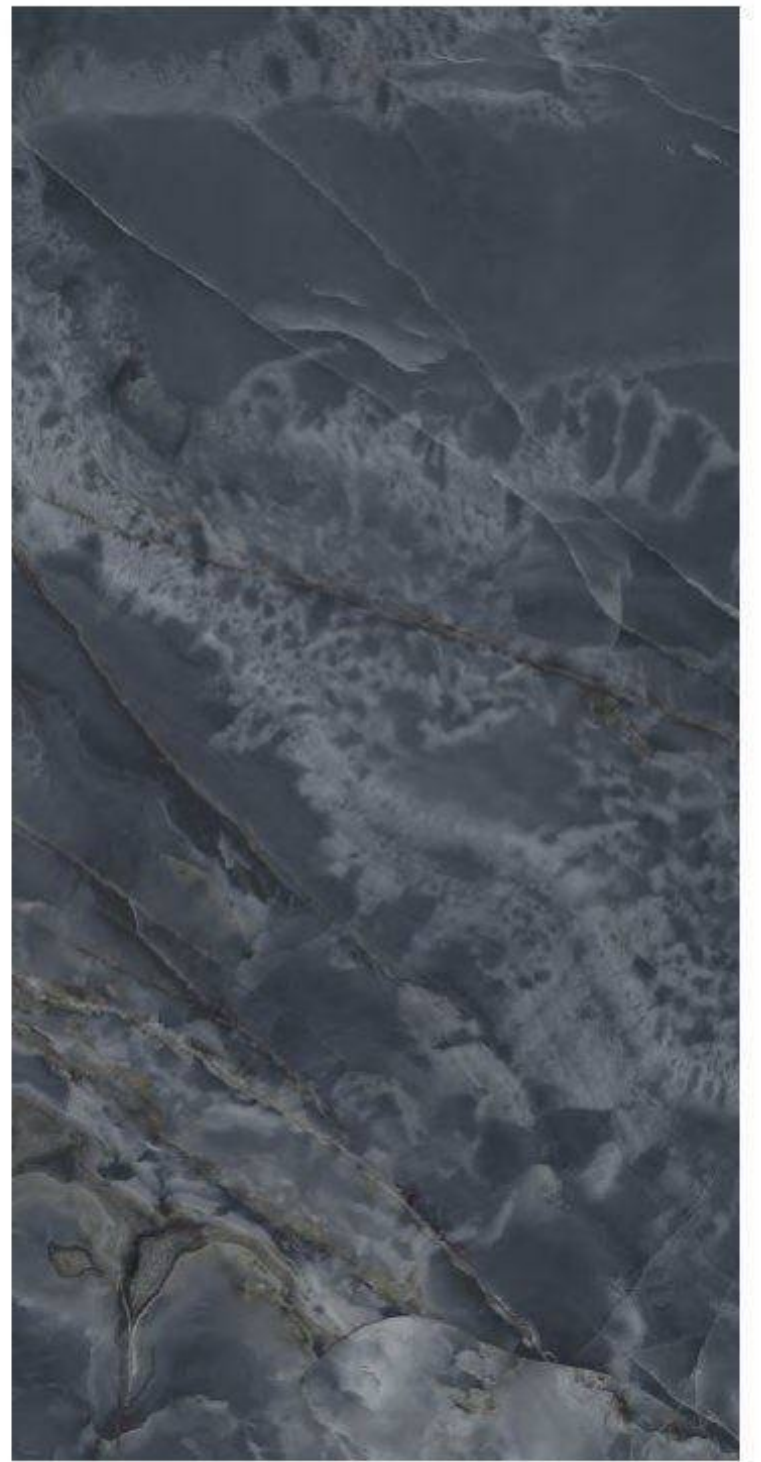

FINISH
SHINE COLLECTION

RANDOM
2

SIZE
800 X 1600MM

THICKNESS
9MM

ONYX ICE GREY

FINISH
SHINE COLLECTION

RANDOM
4

SIZE
800 X 1600MM