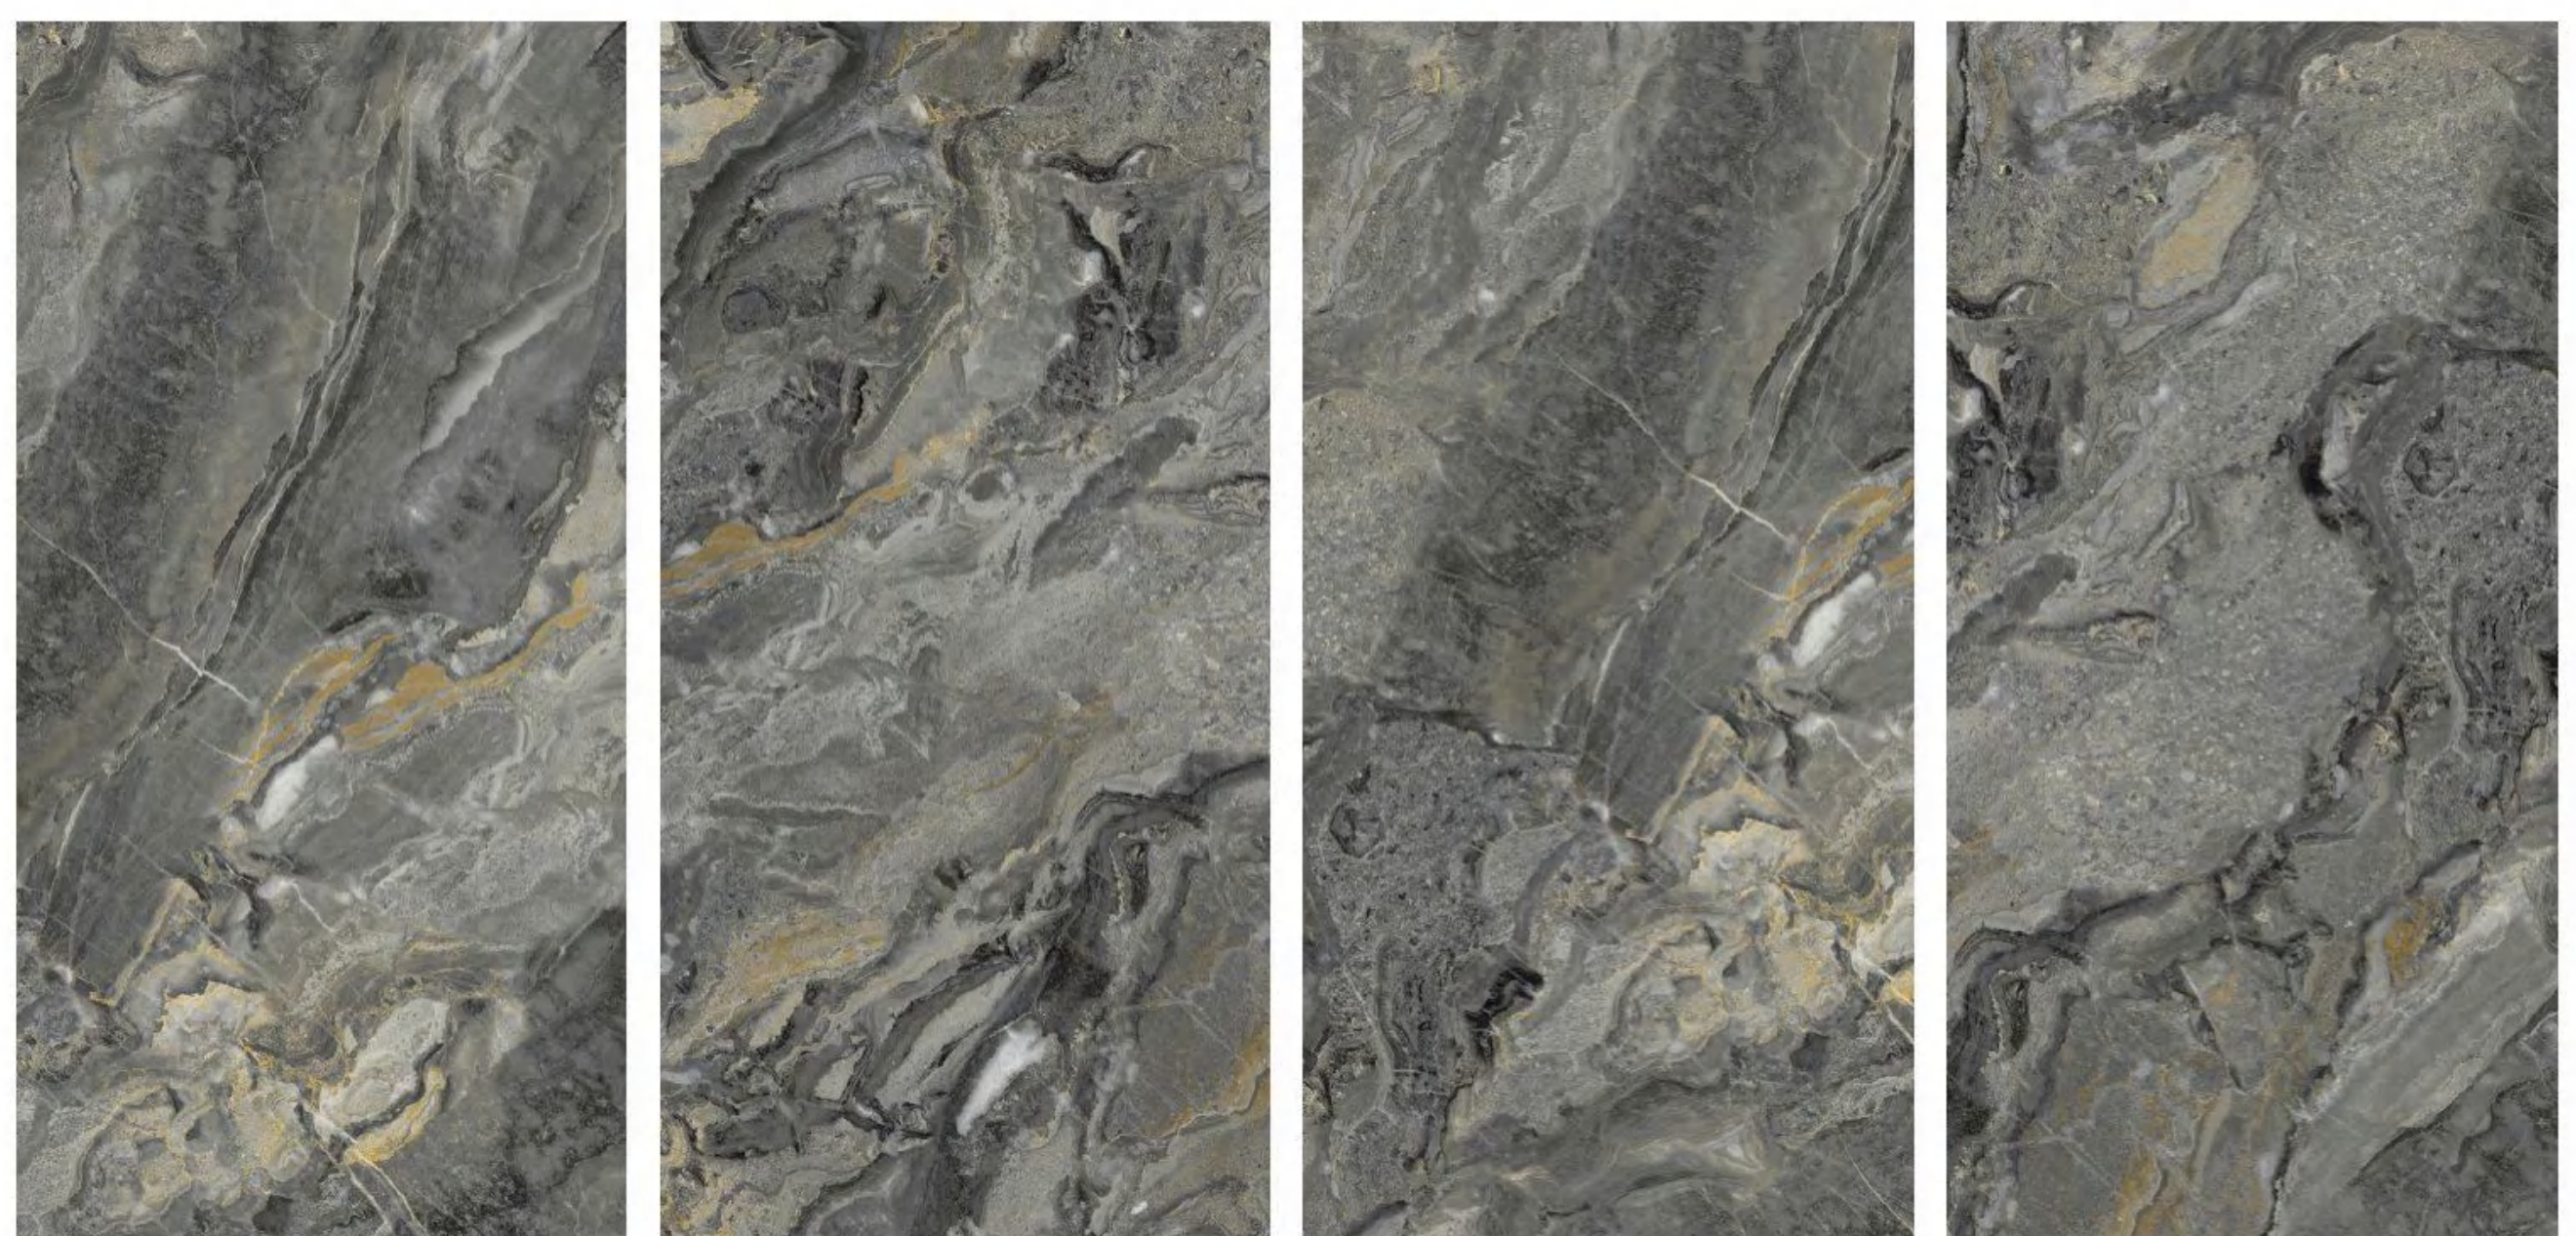

FINISH
SHINE COLLECTION

RANDOM
4

SIZE
800 X 1600MM

THICKNESS
9MM

CREMA MARFIL

FINISH
SHINE COLLECTION

RANDOM
4

SIZE
800 X 1600MM