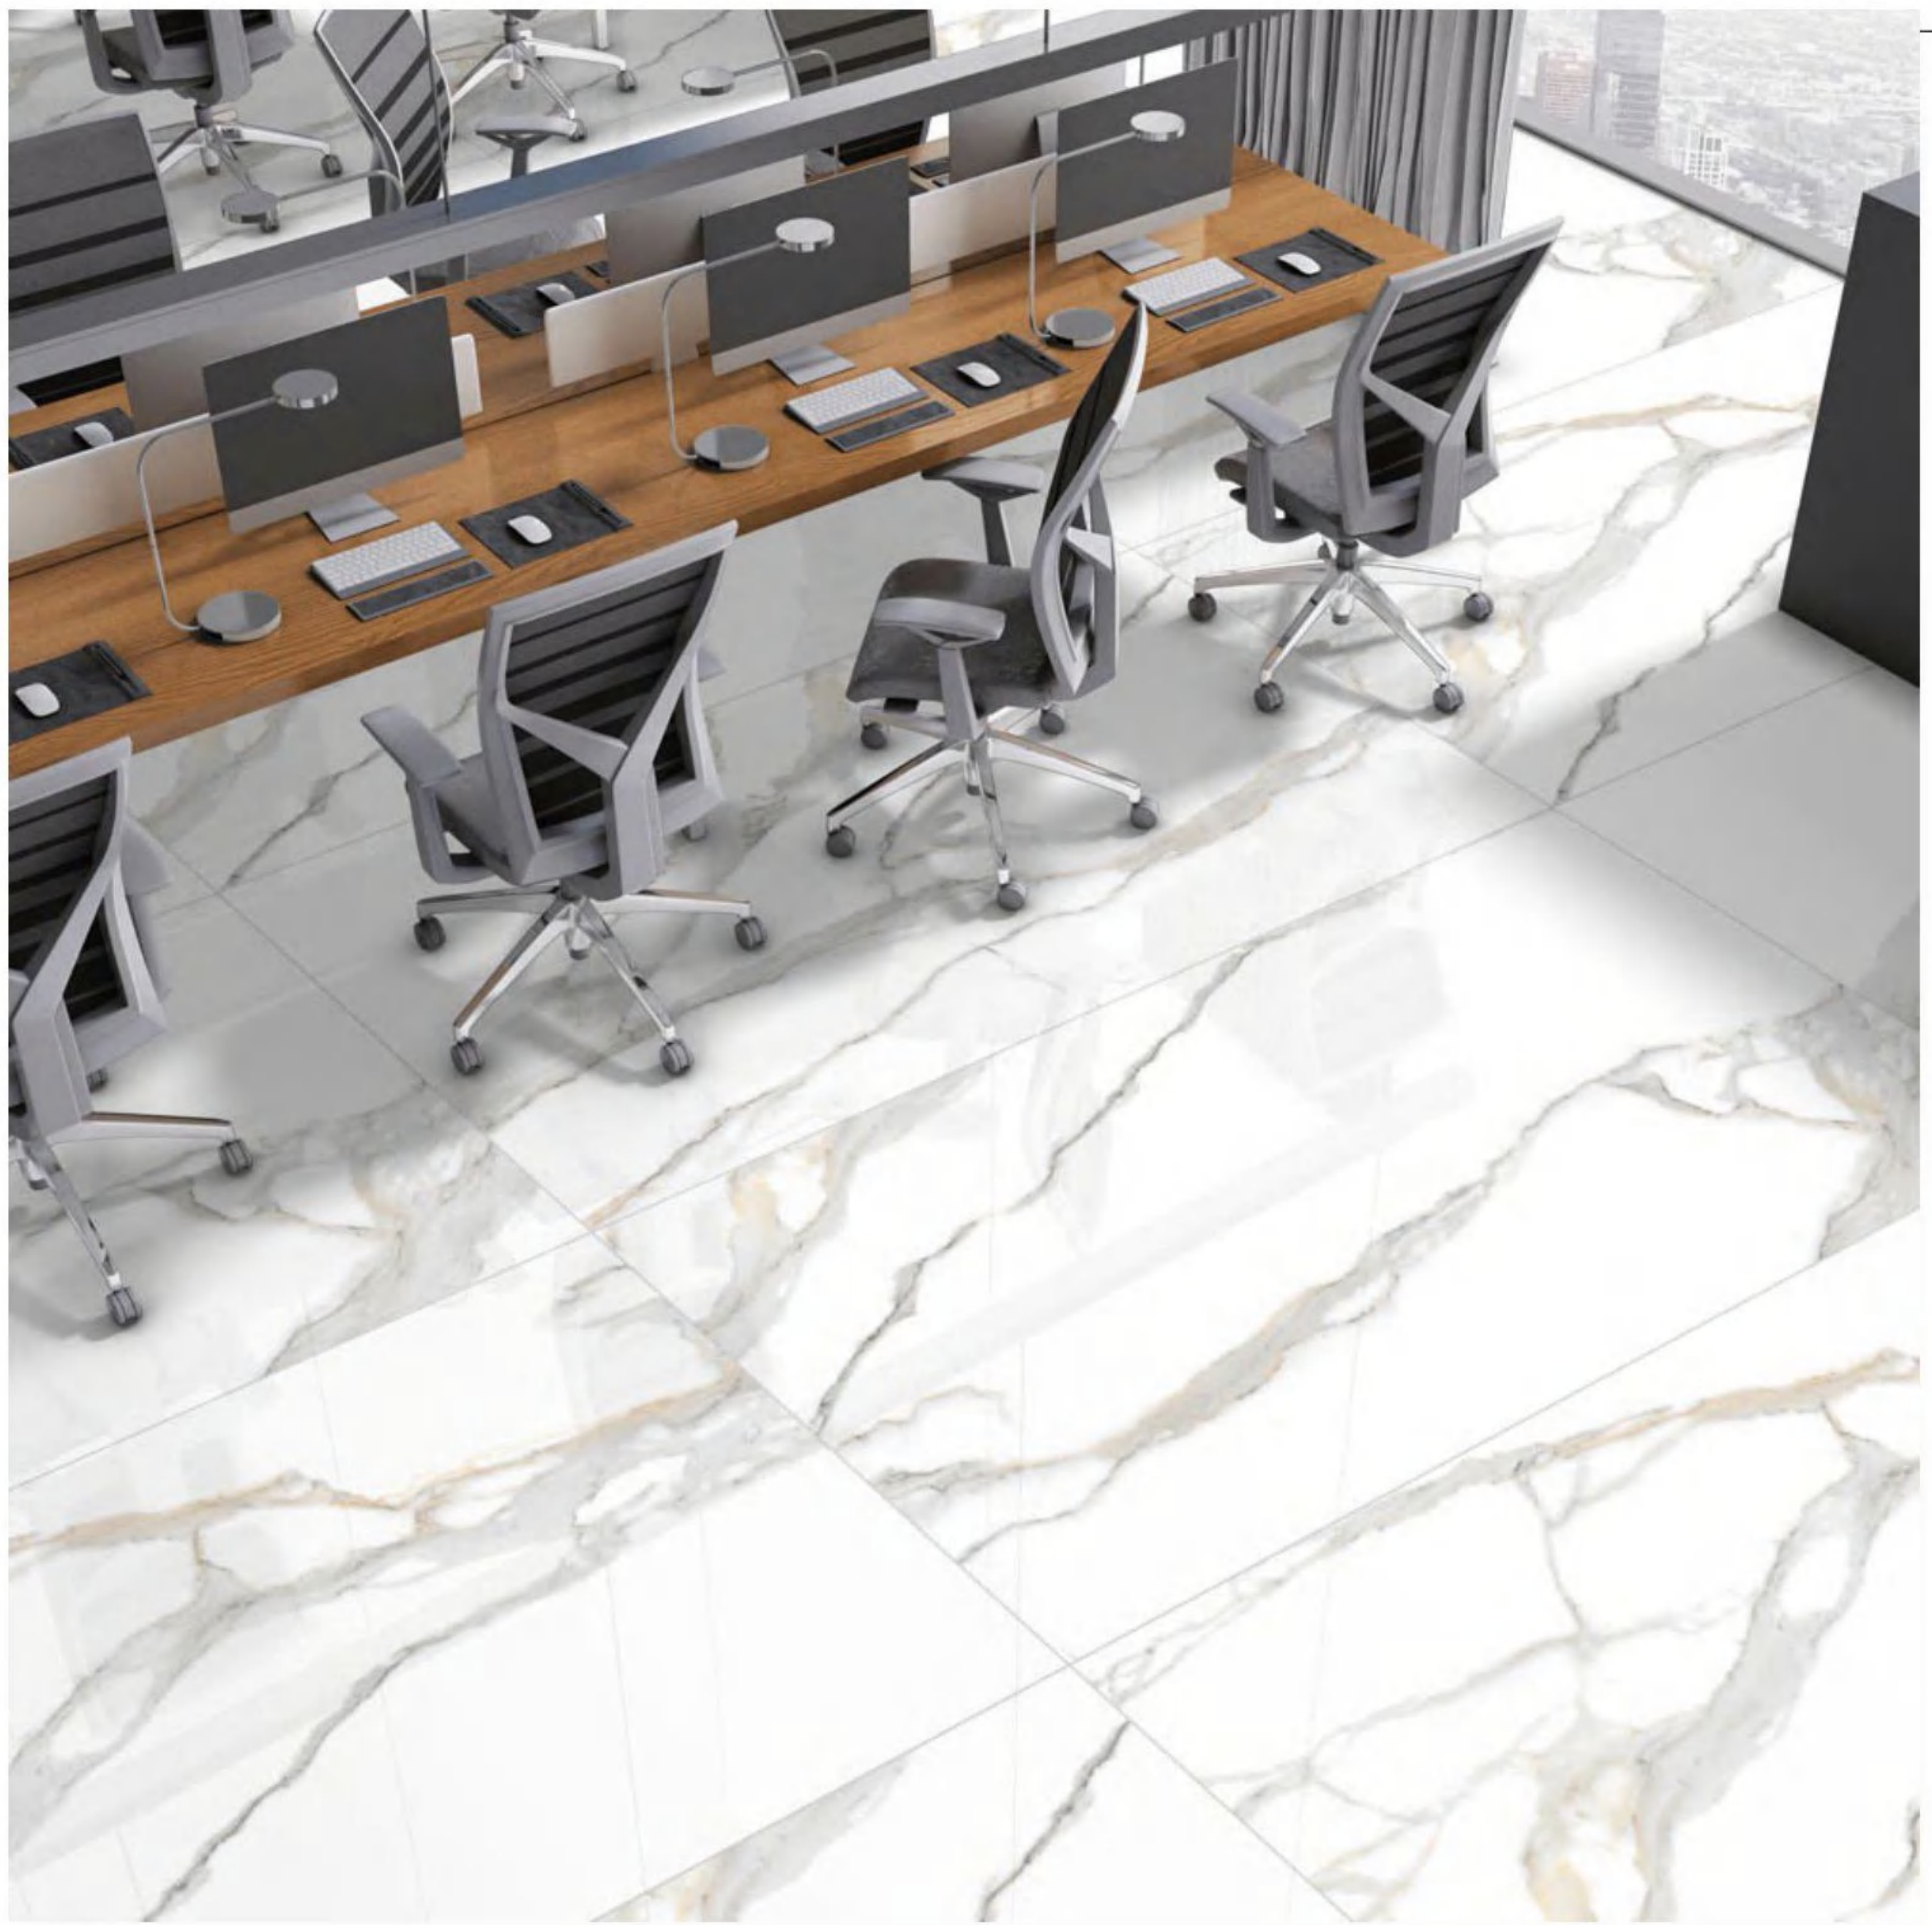

SIZE
800 X 1600MM

THICKNESS
9MM

**SUMMER WHITE
(BOOKMATCH)**

FINISH
SHINE COLLECTION

RANDOM
2