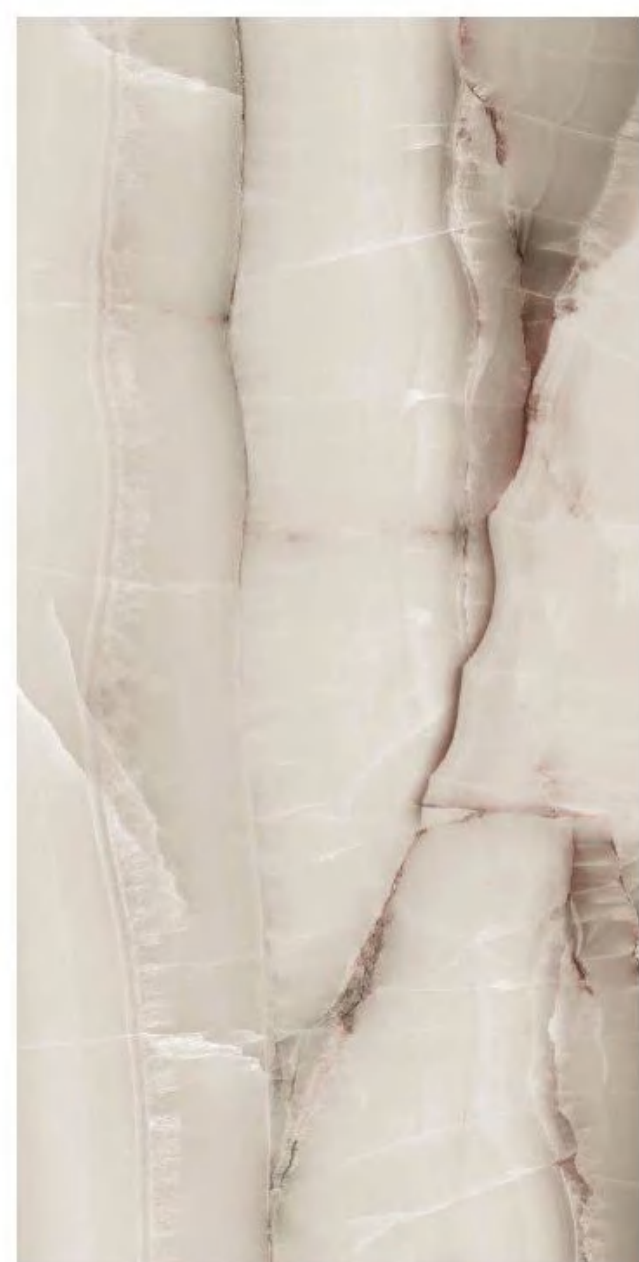

SIZE
800 X 1600MM

THICKNESS
9MM

MOZITTO ONYX CAFE

FINISH
SHINE COLLECTION

RANDOM
3