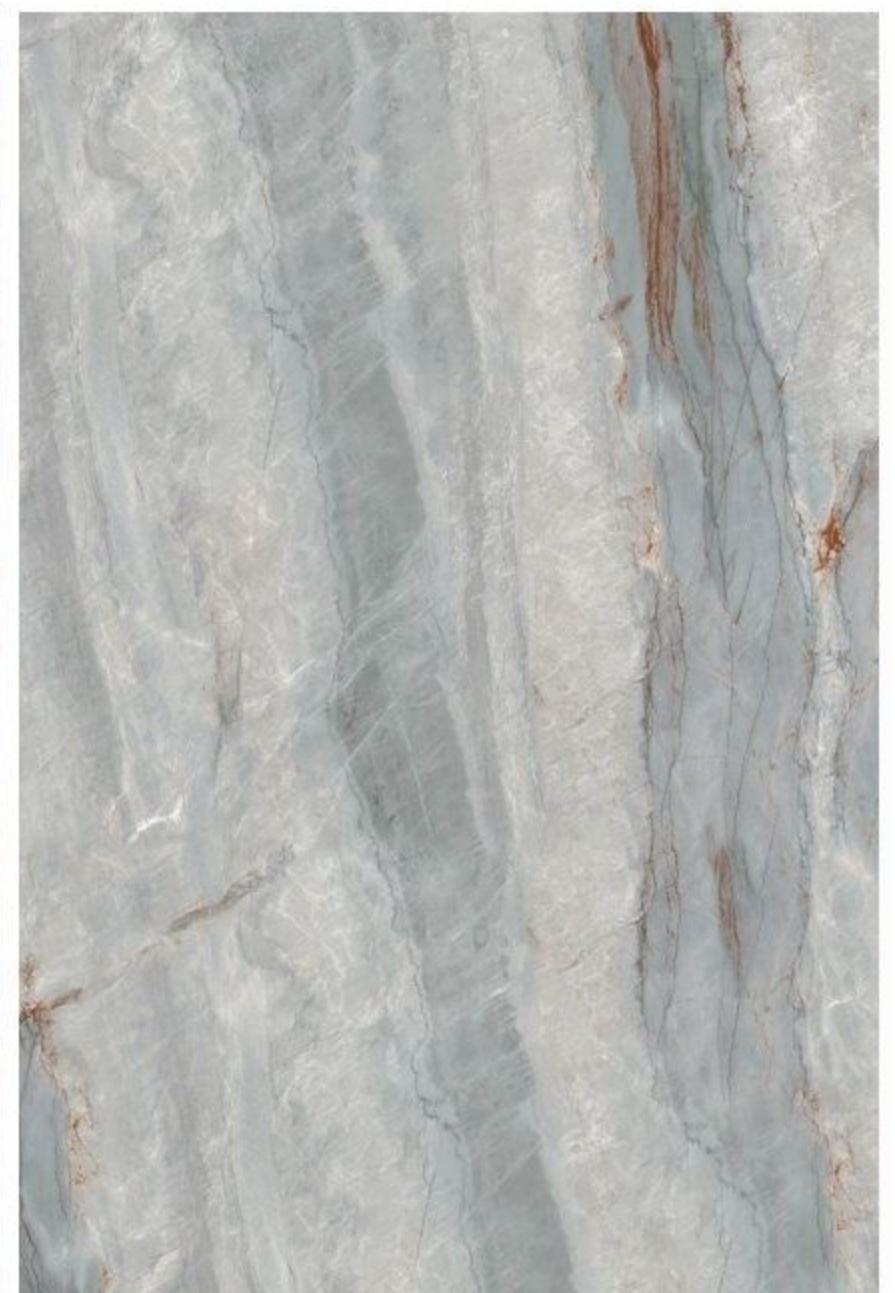

DAKOTA YELLOW

SIZE
1200 X 1800 MM

FINISH
MATT

RANDOM
3