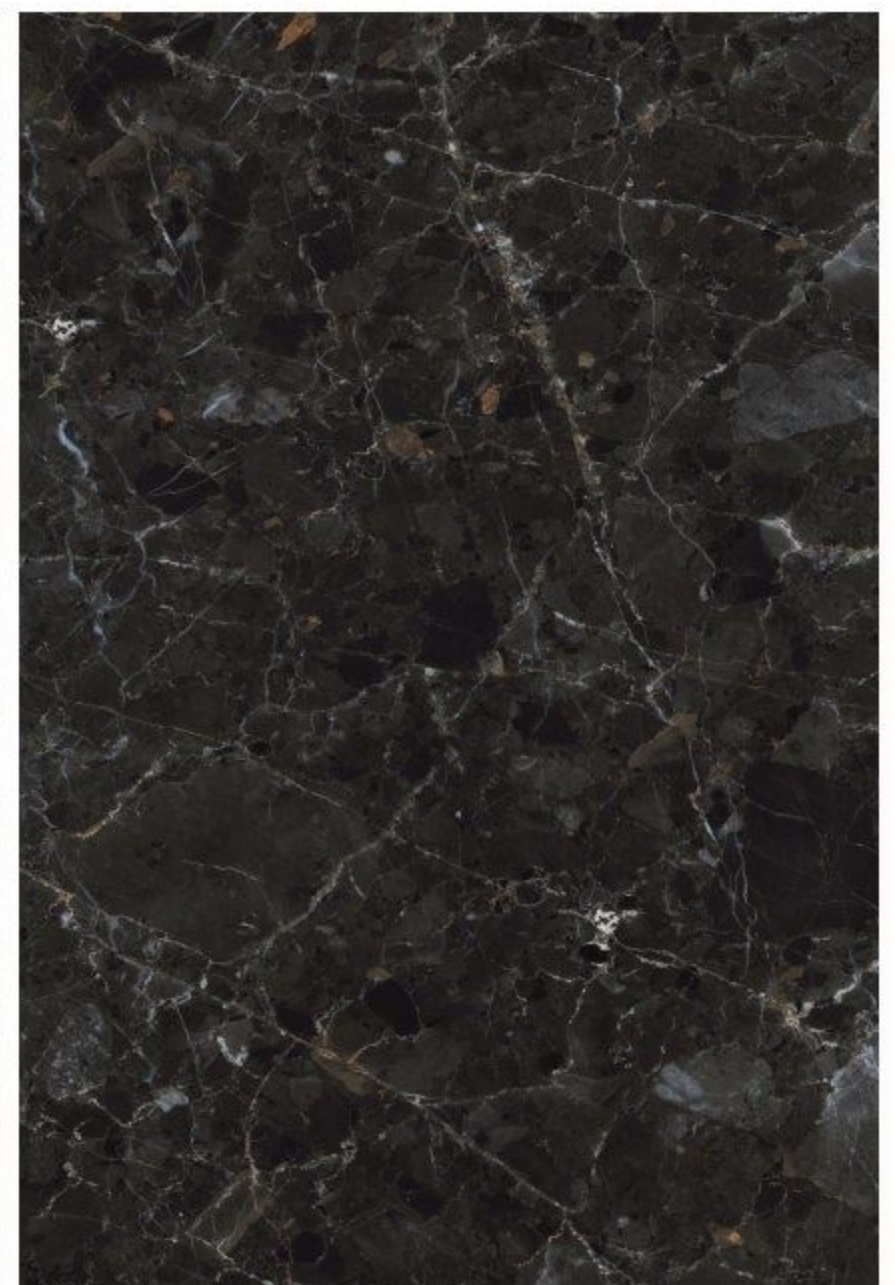

FOSTER BLACK

SIZE
1200 X 1800 MM

FINISH
FULL DARK POLISHED

RANDOM
3