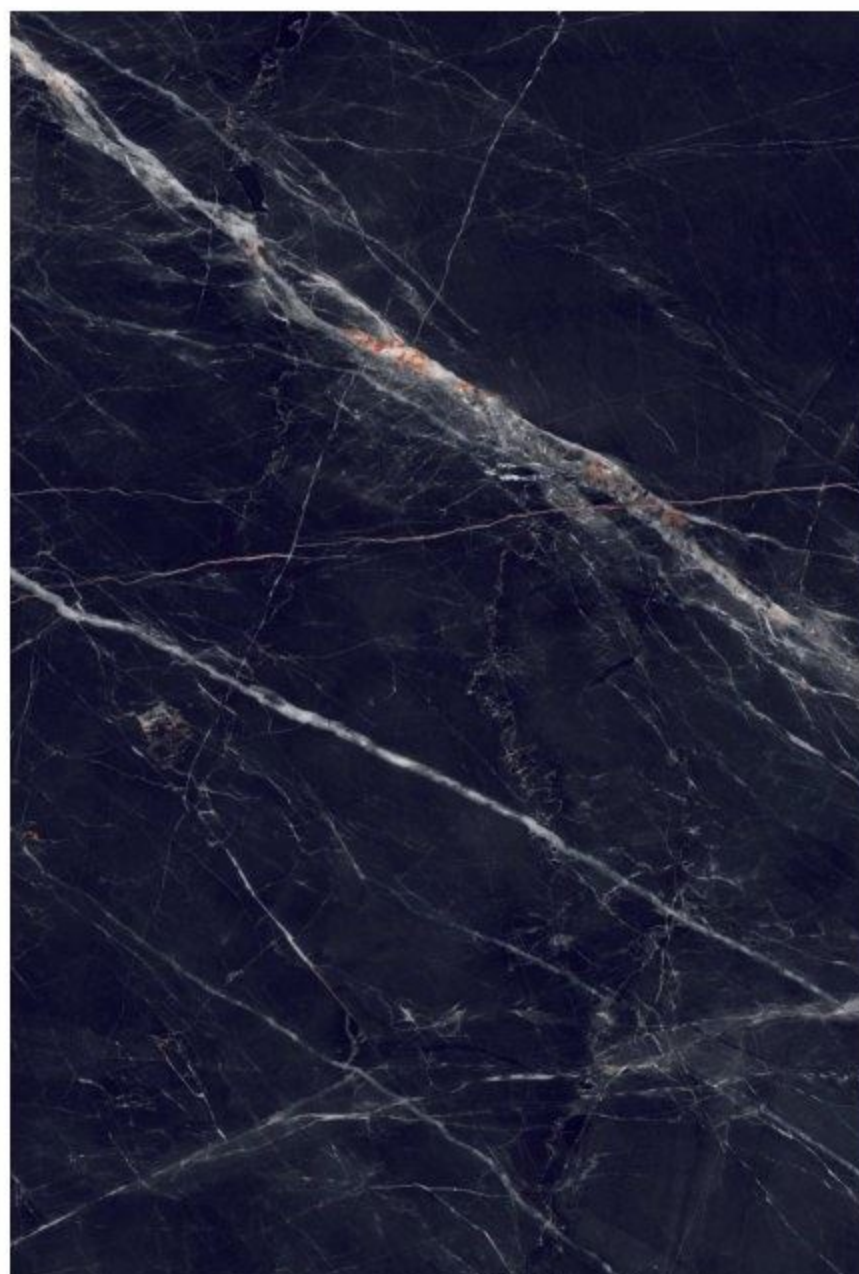

TESLA BLACK

SIZE
1200 X 1800 MM

FINISH
FULL DARK POLISHED

RANDOM
3