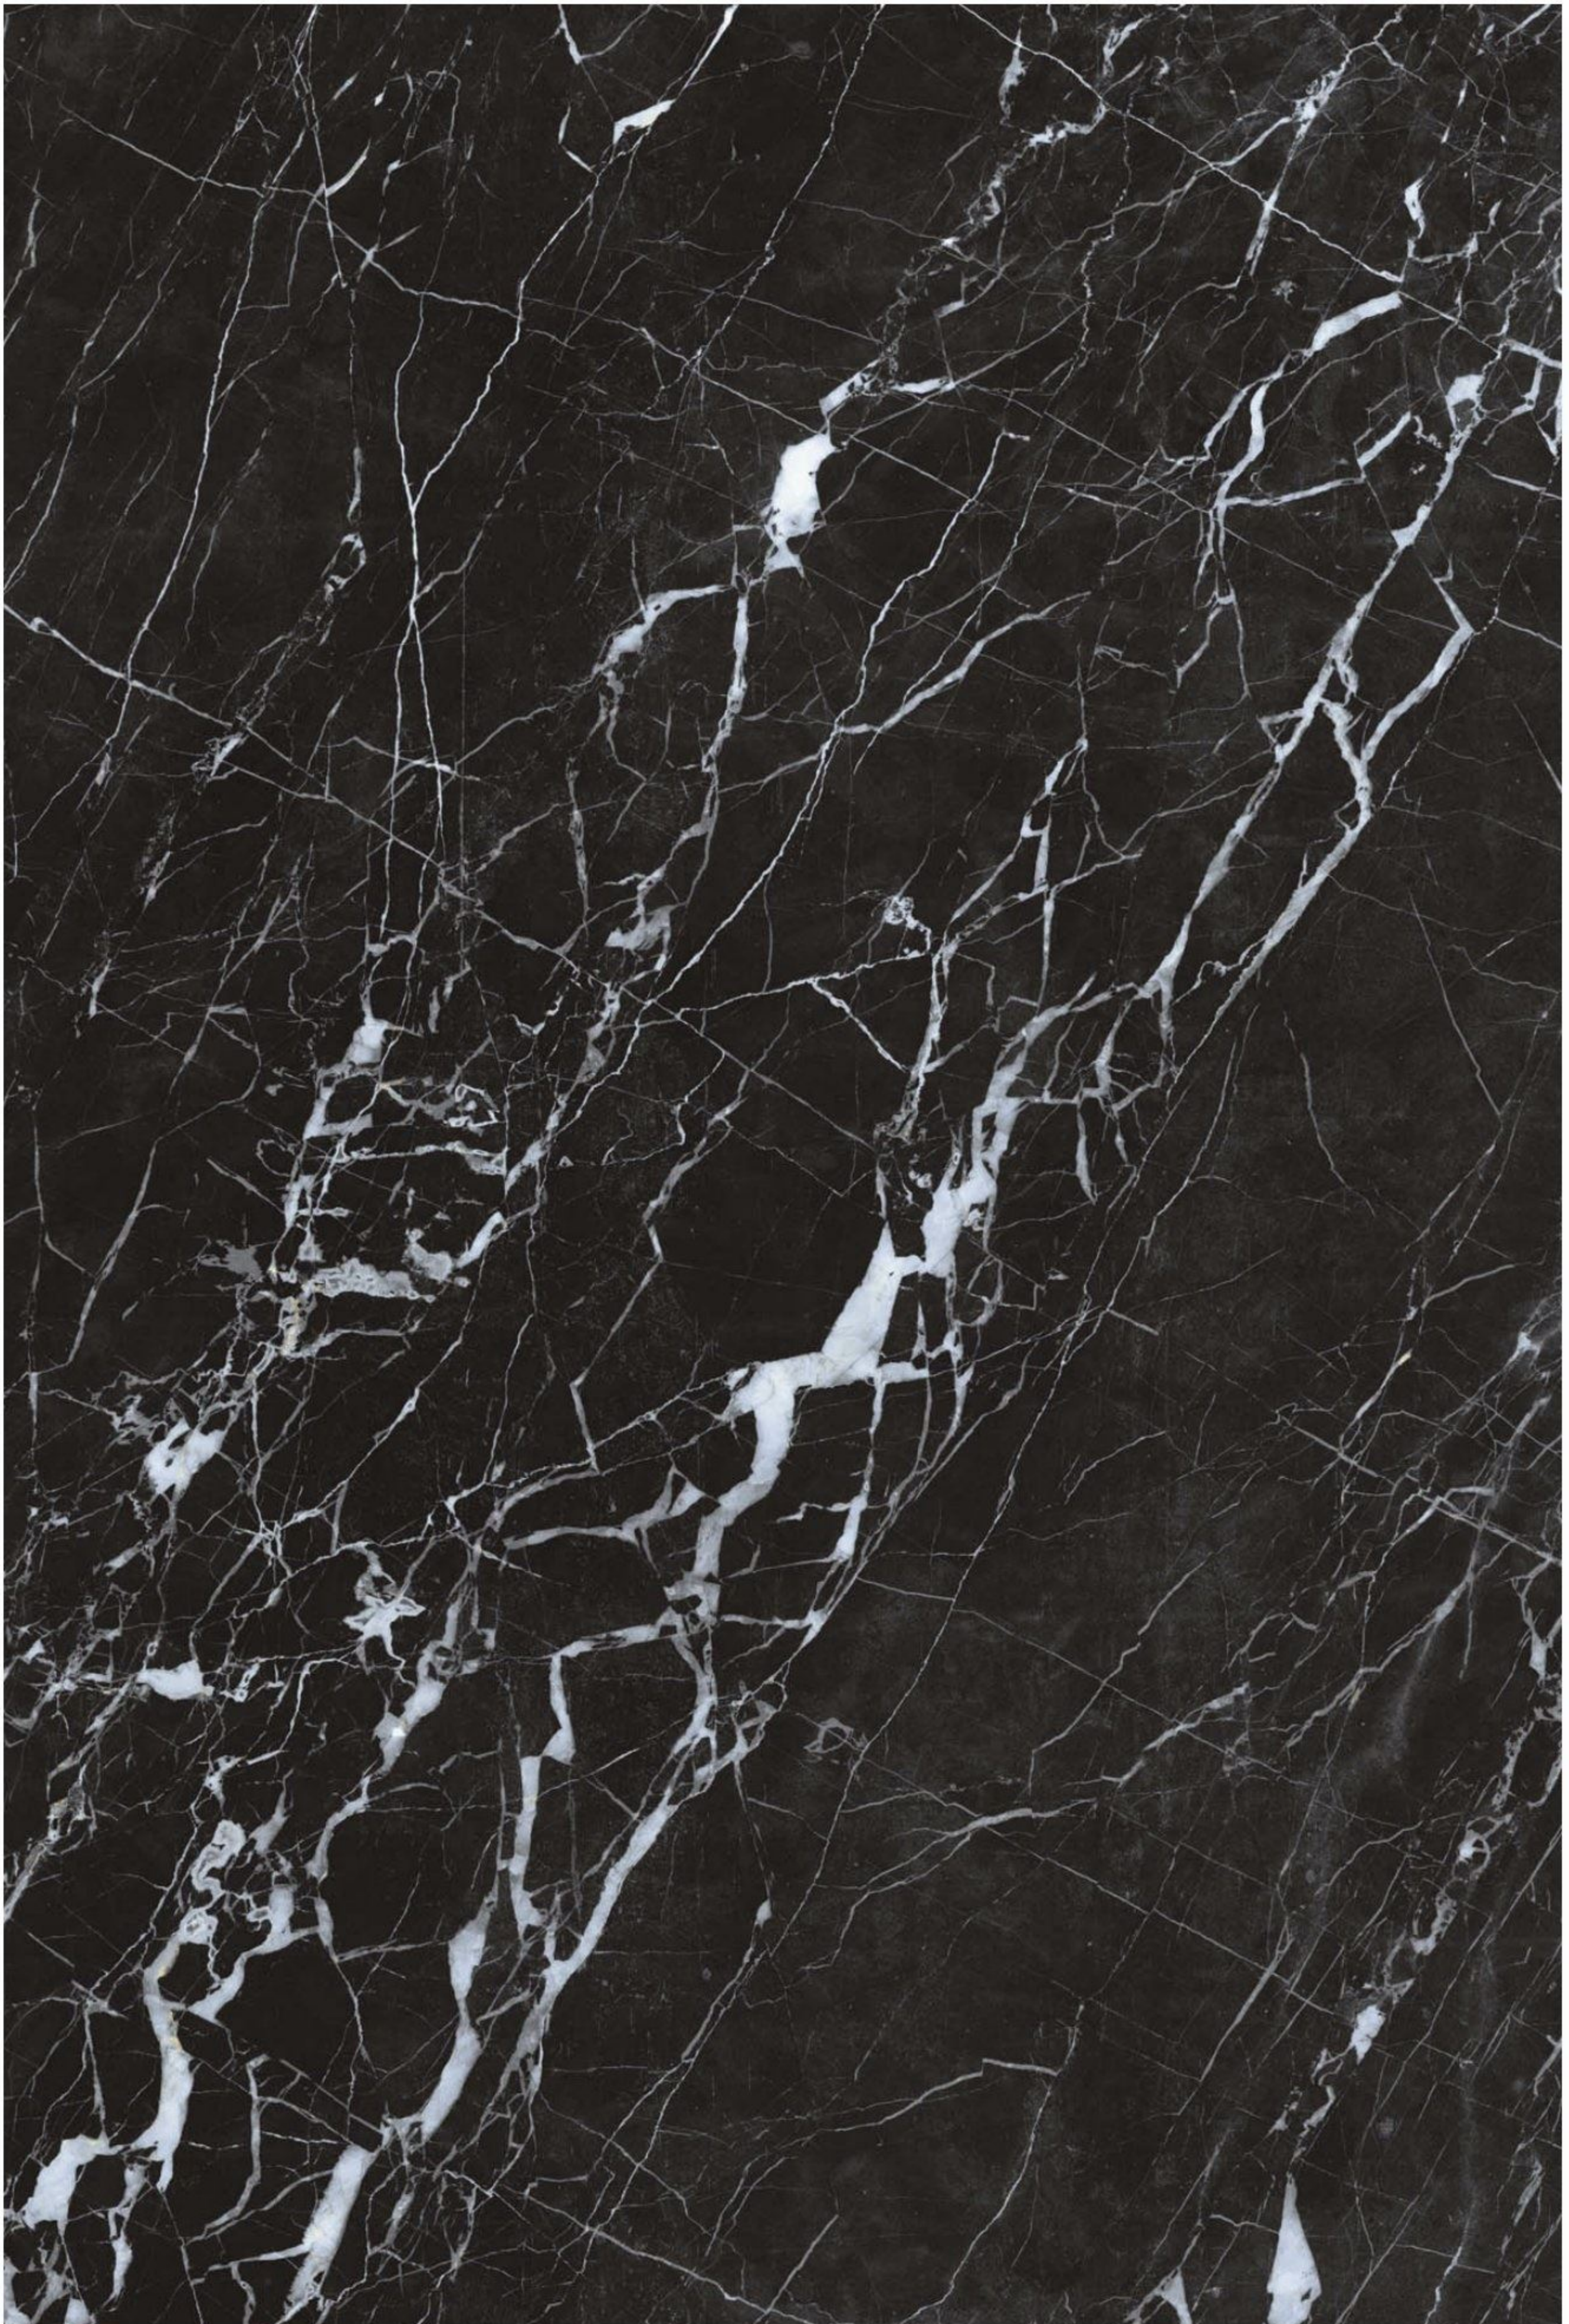

MARQUINA BLACK

SIZE
1200 X 1800 MM

FINISH
FULL DARK POLISHED

RANDOM
2

RENOIR BLACK

RENOIR BLACK

SIZE
1200 X 1800 MM

FINISH
FULL DARK POLISHED