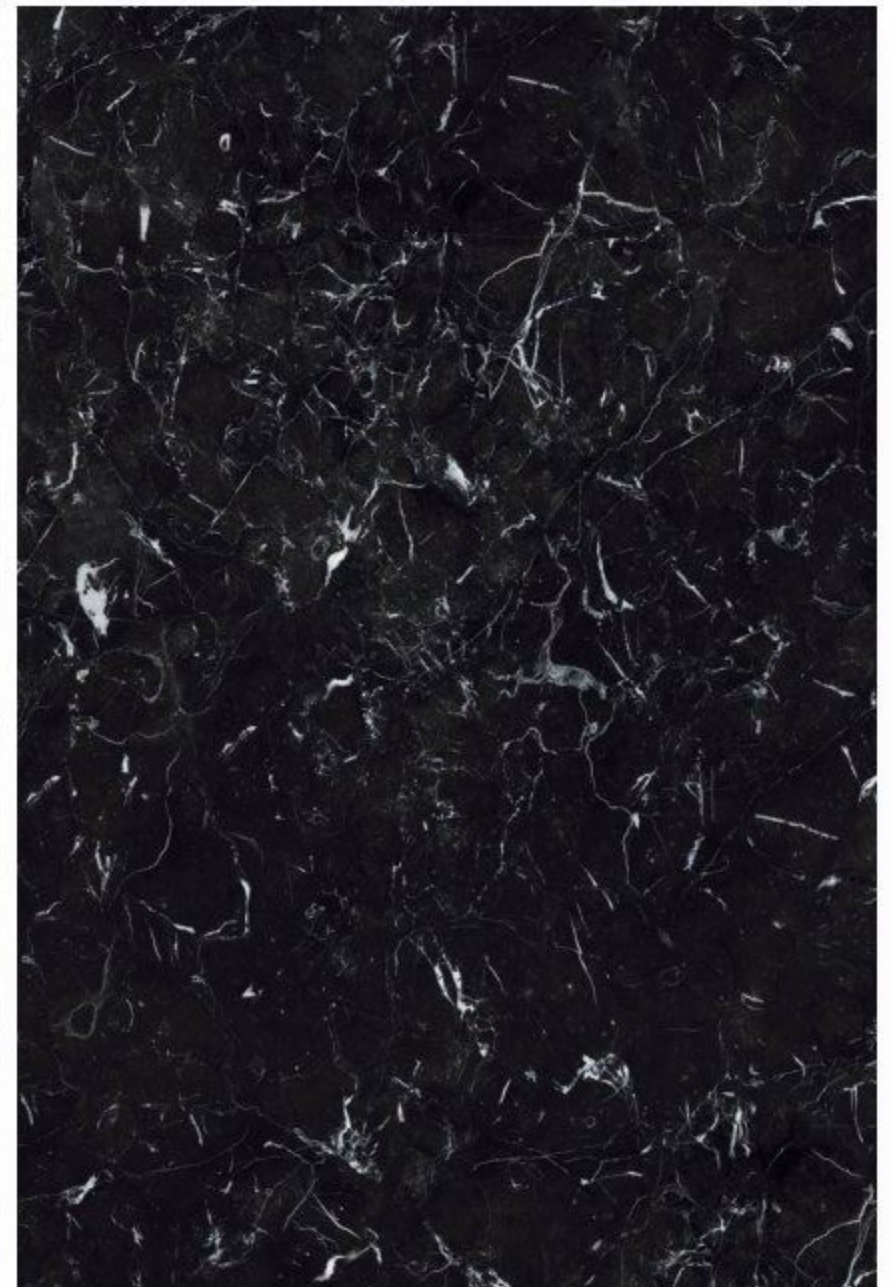

BLACK ROSE

BLACK ROSE

SIZE
1200 X 1800 MM

FINISH
FULL DARK POLISHED

RANDOM
3

FOSTER BLACK

FOSTER BLACK

SIZE
1200 X 1800 MM