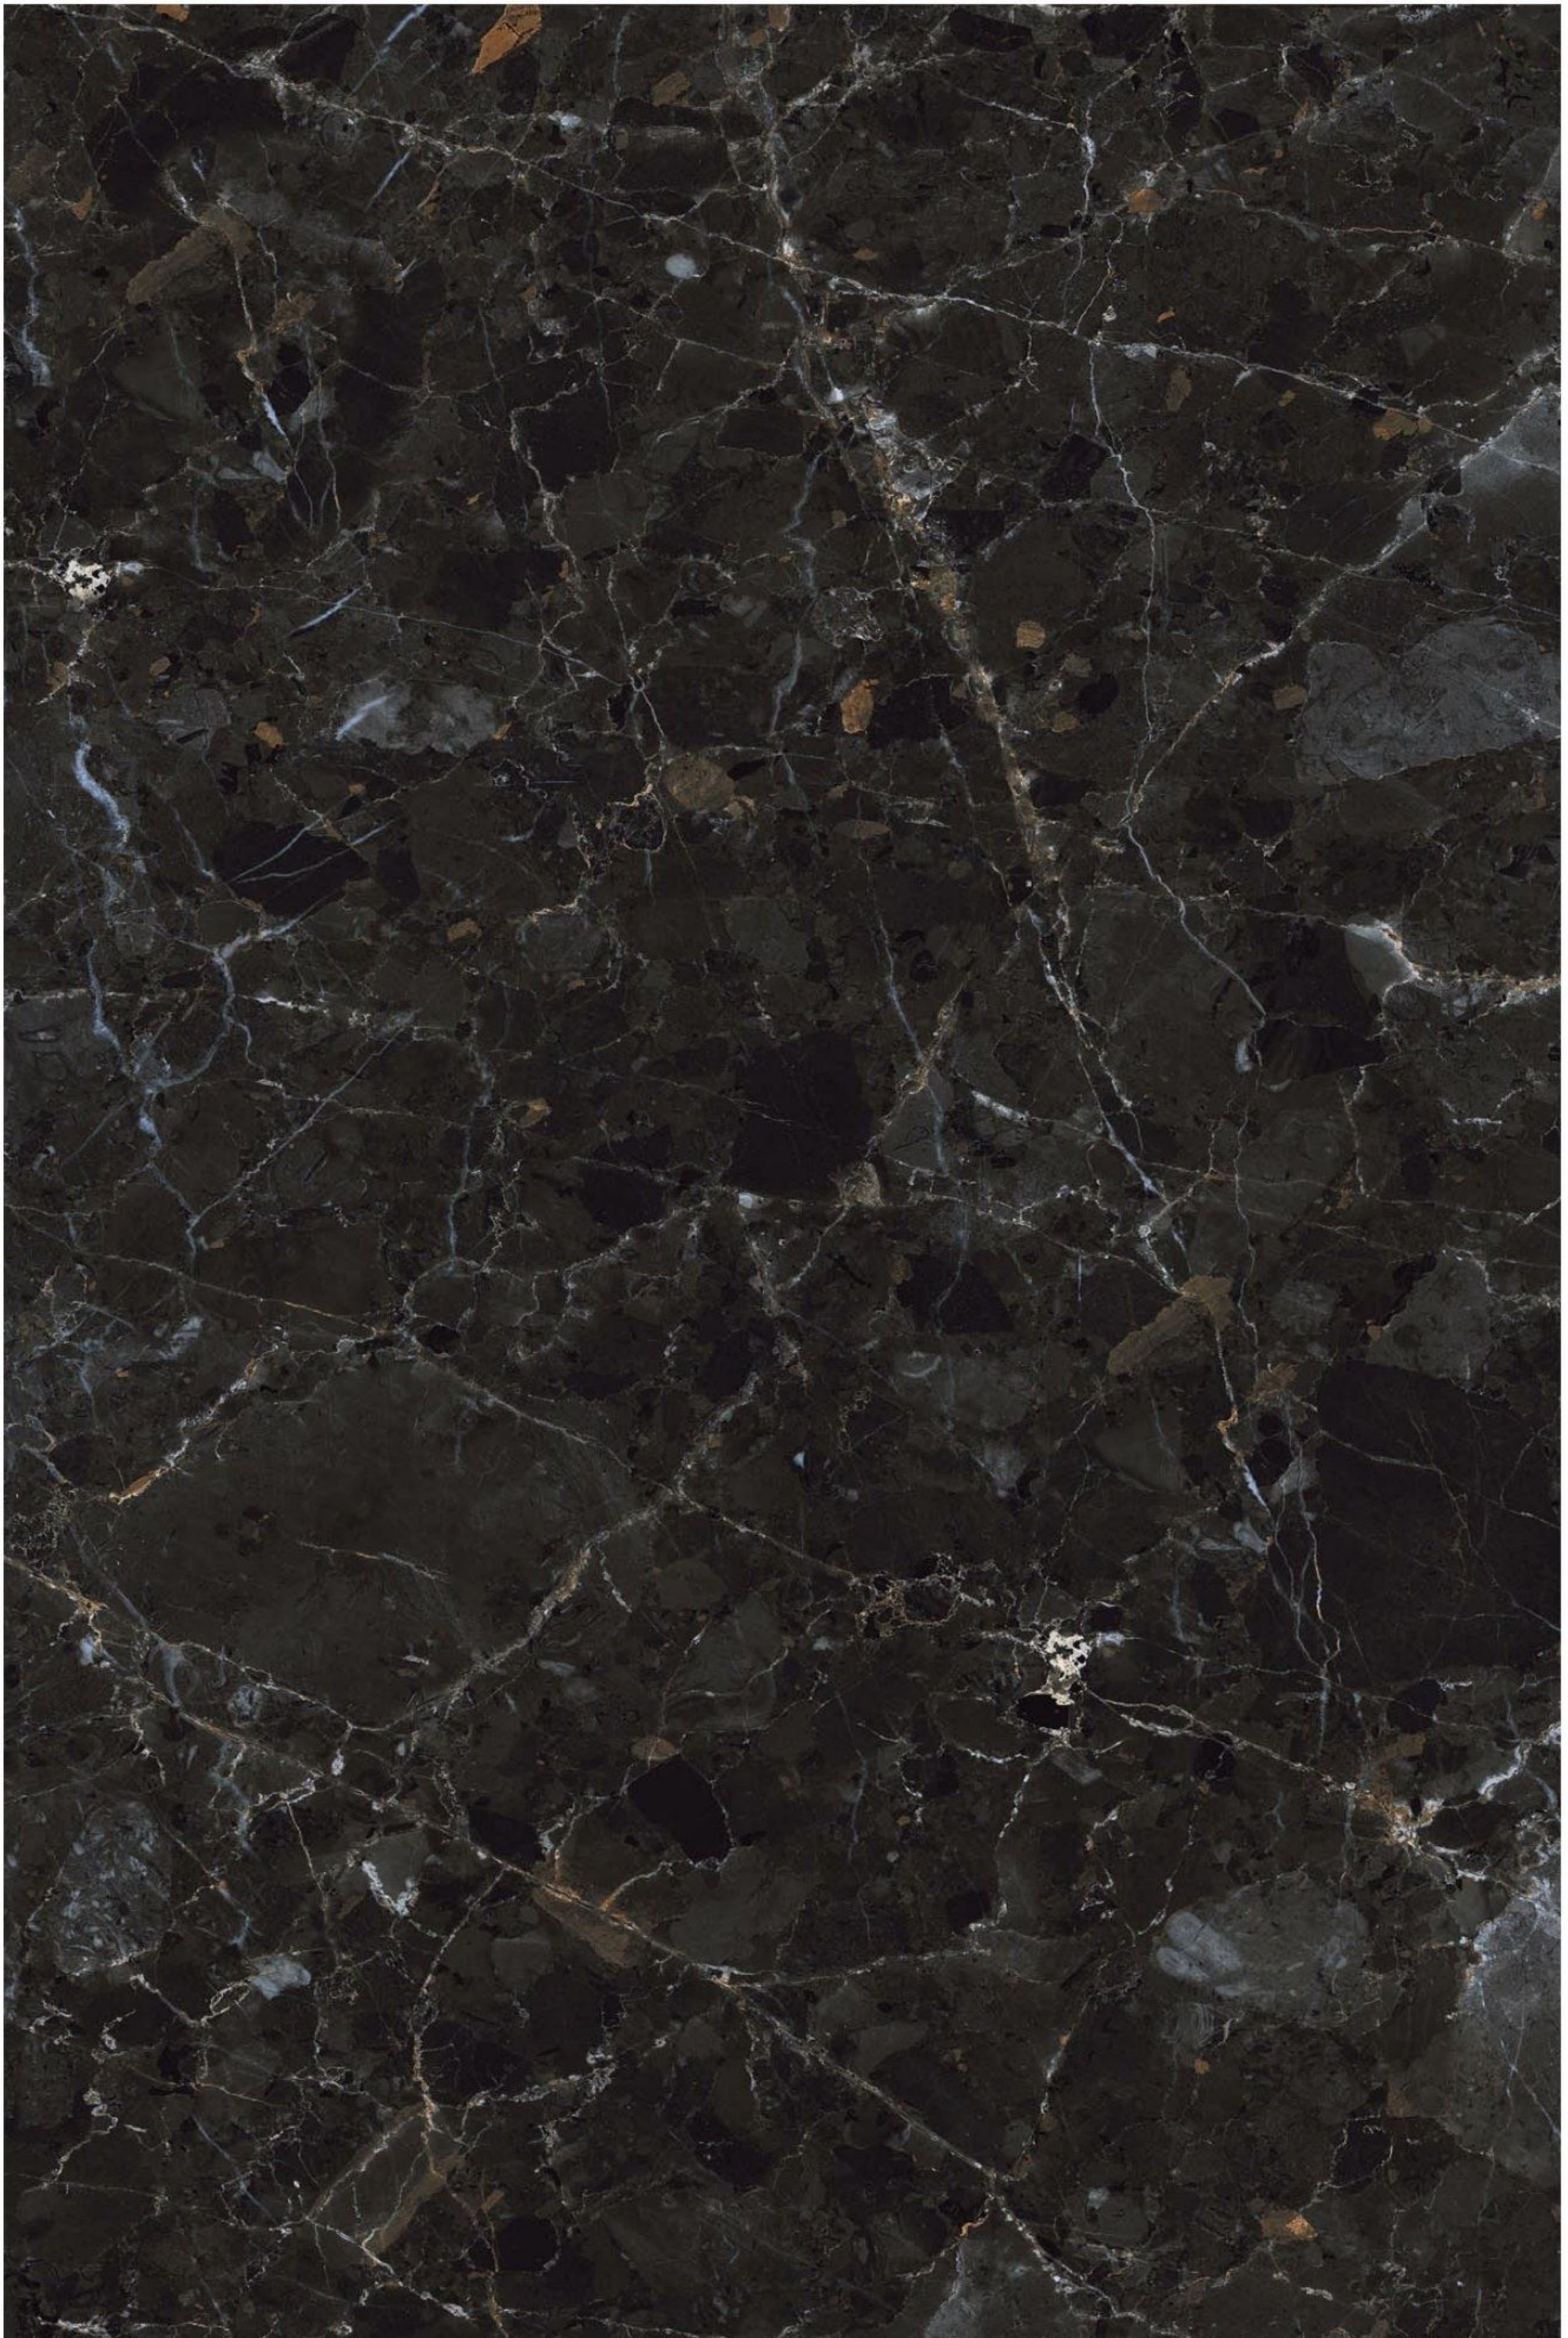

BLACK ROSE

BLACK ROSE

SIZE
1200 X 1800 MM

FINISH
FULL DARK POLISHED

RANDOM
3

FOSTER BLACK

FOSTER BLACK

SIZE
1200 X 1800 MM