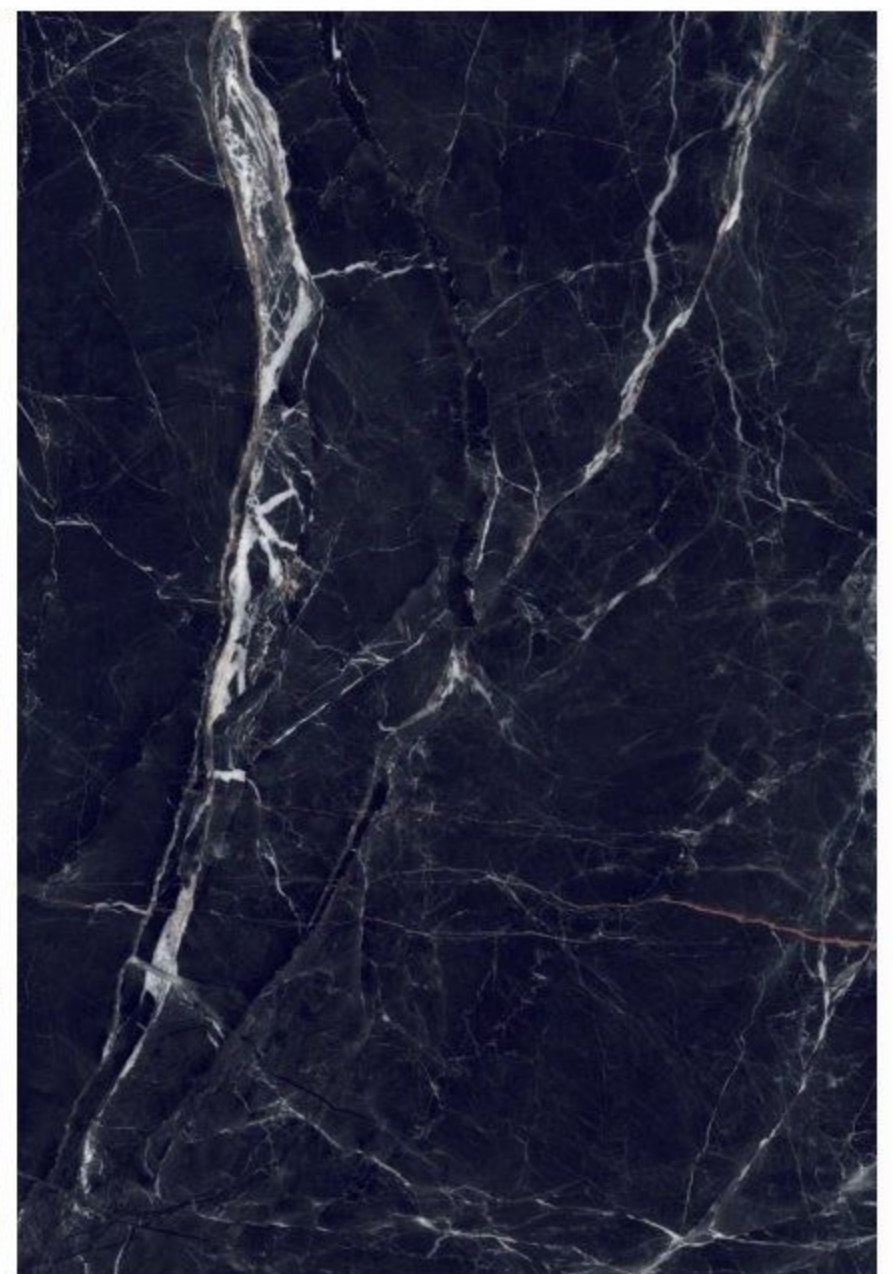

TESLA BLACK

SIZE
1200 X 1800 MM

FINISH
FULL DARK POLISHED

RANDOM
3