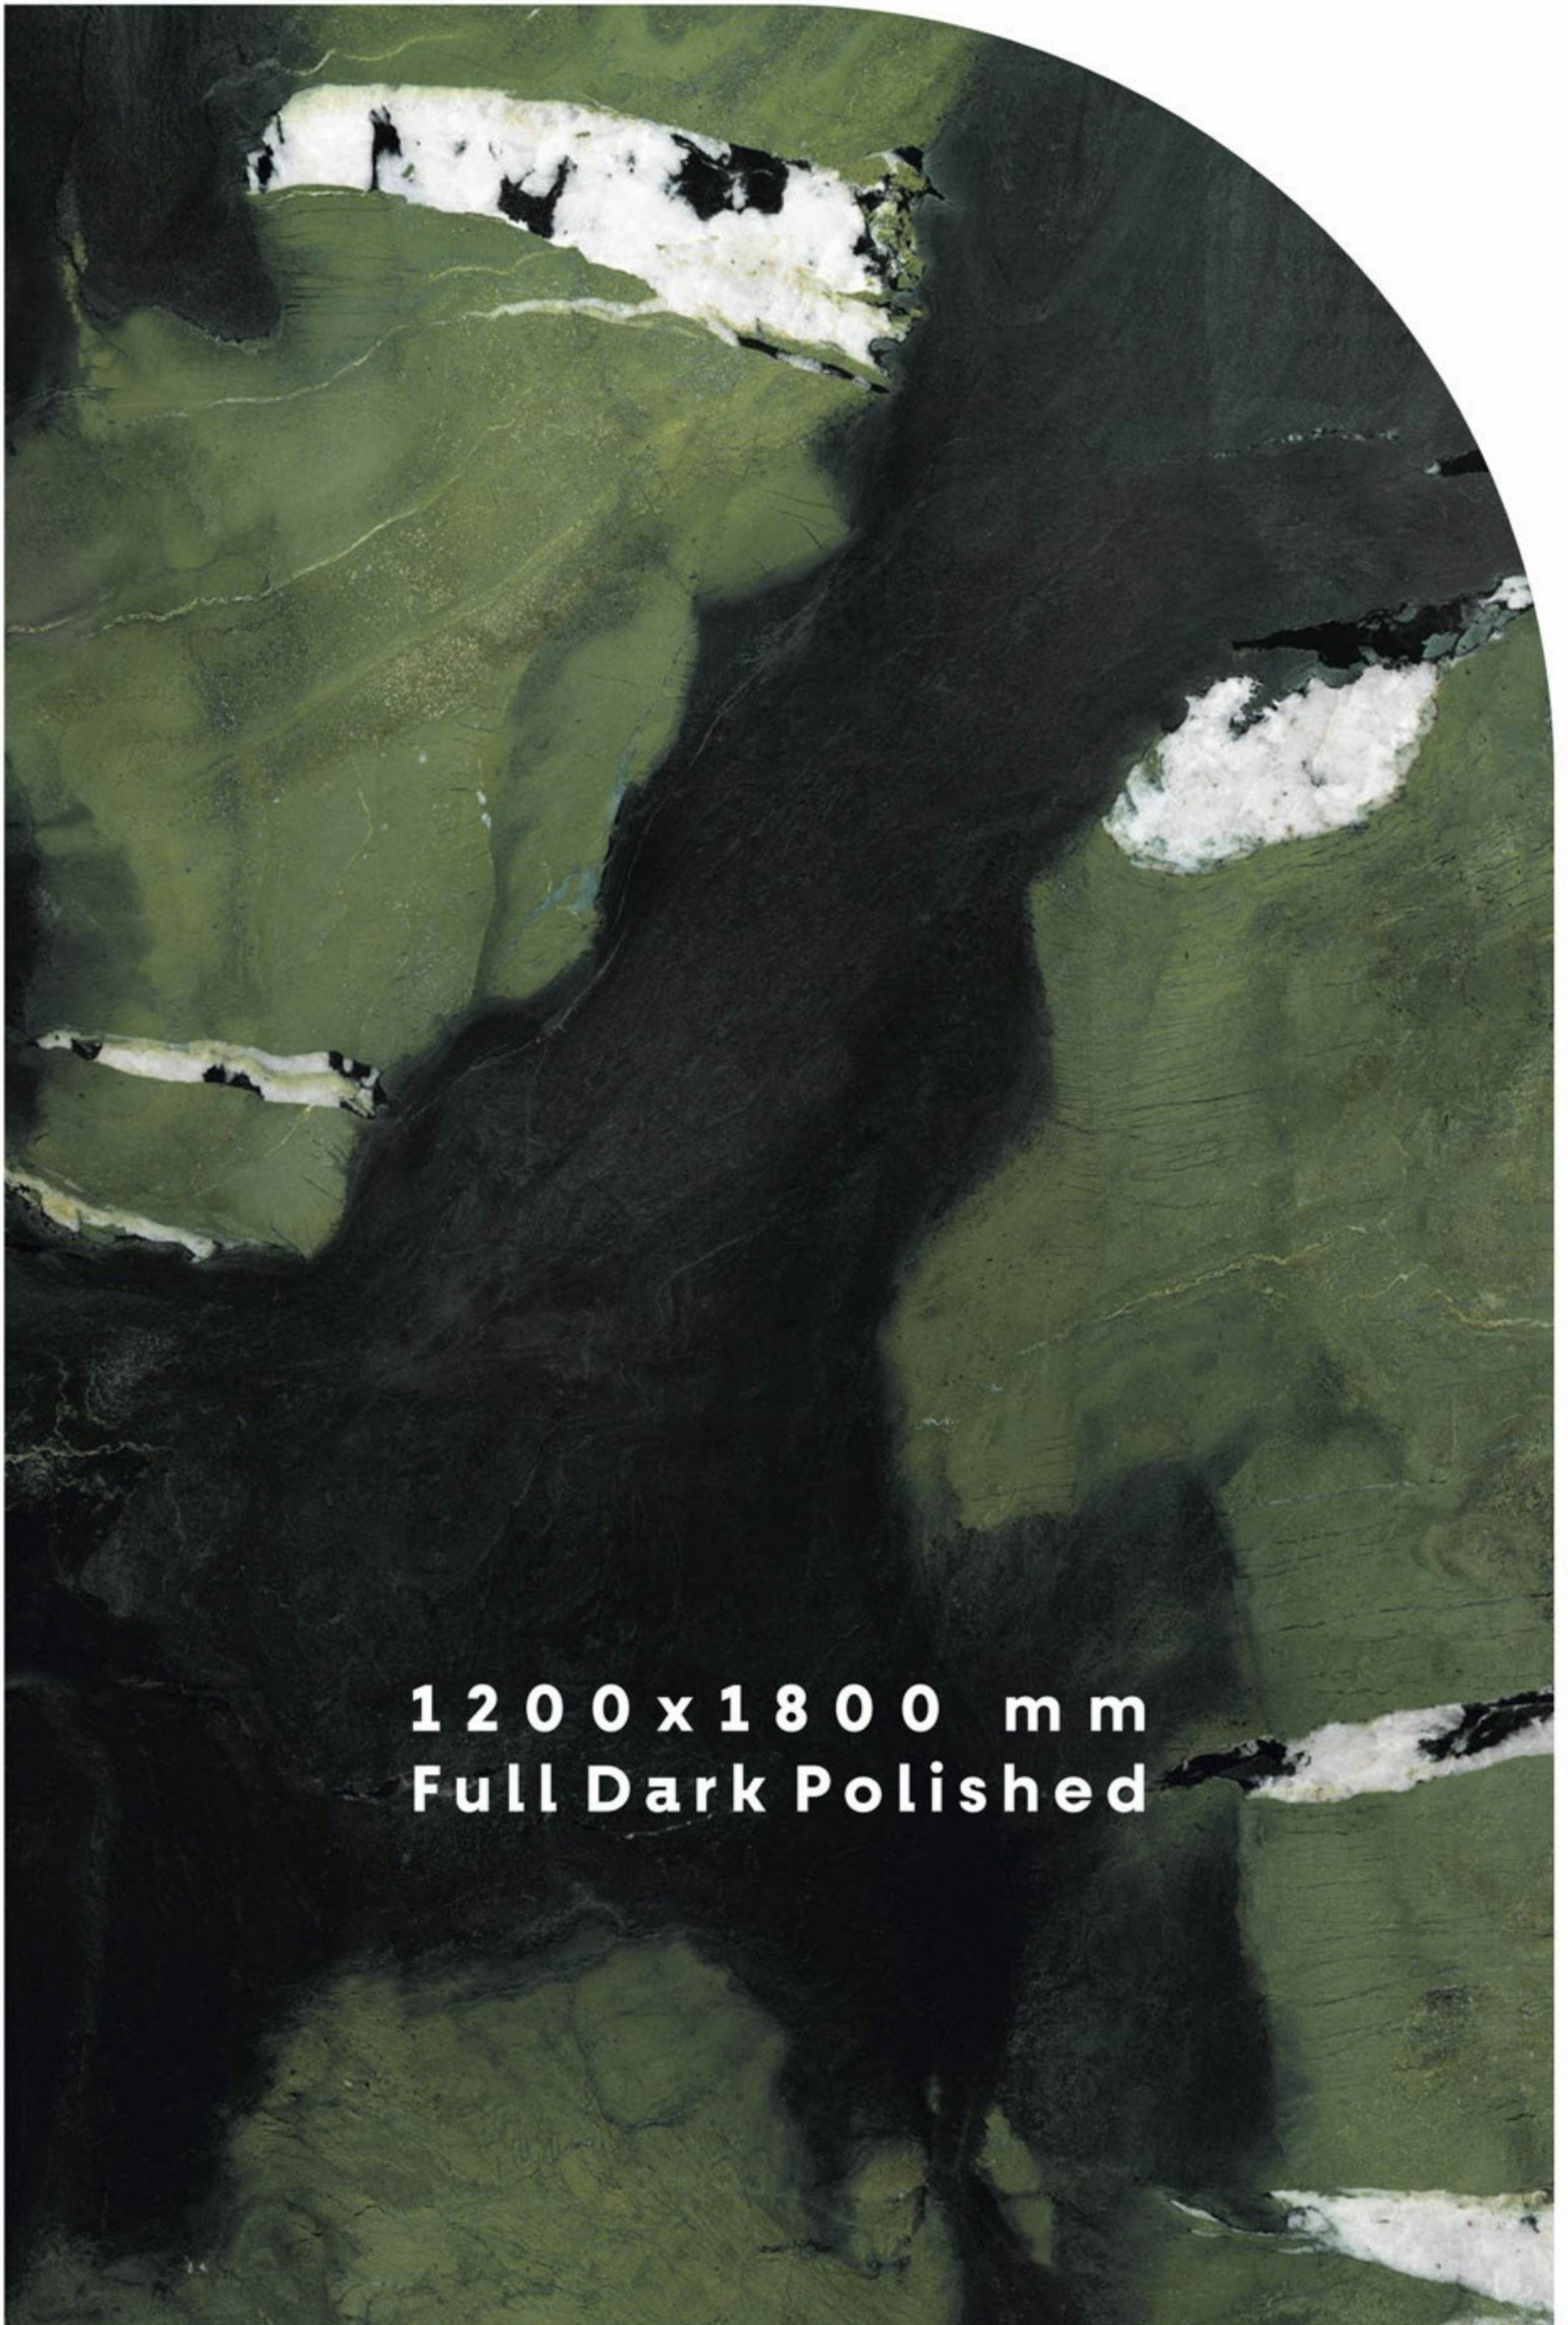

**Marvelously
and
finely put together**

**1200 x 1800 mm
Full Dark Polished**

Digital
Printing
Technology

Press
Technology

Polishing
Technology

Kiln
Technology

**The Perfect Format
with
The Perfect Technology**