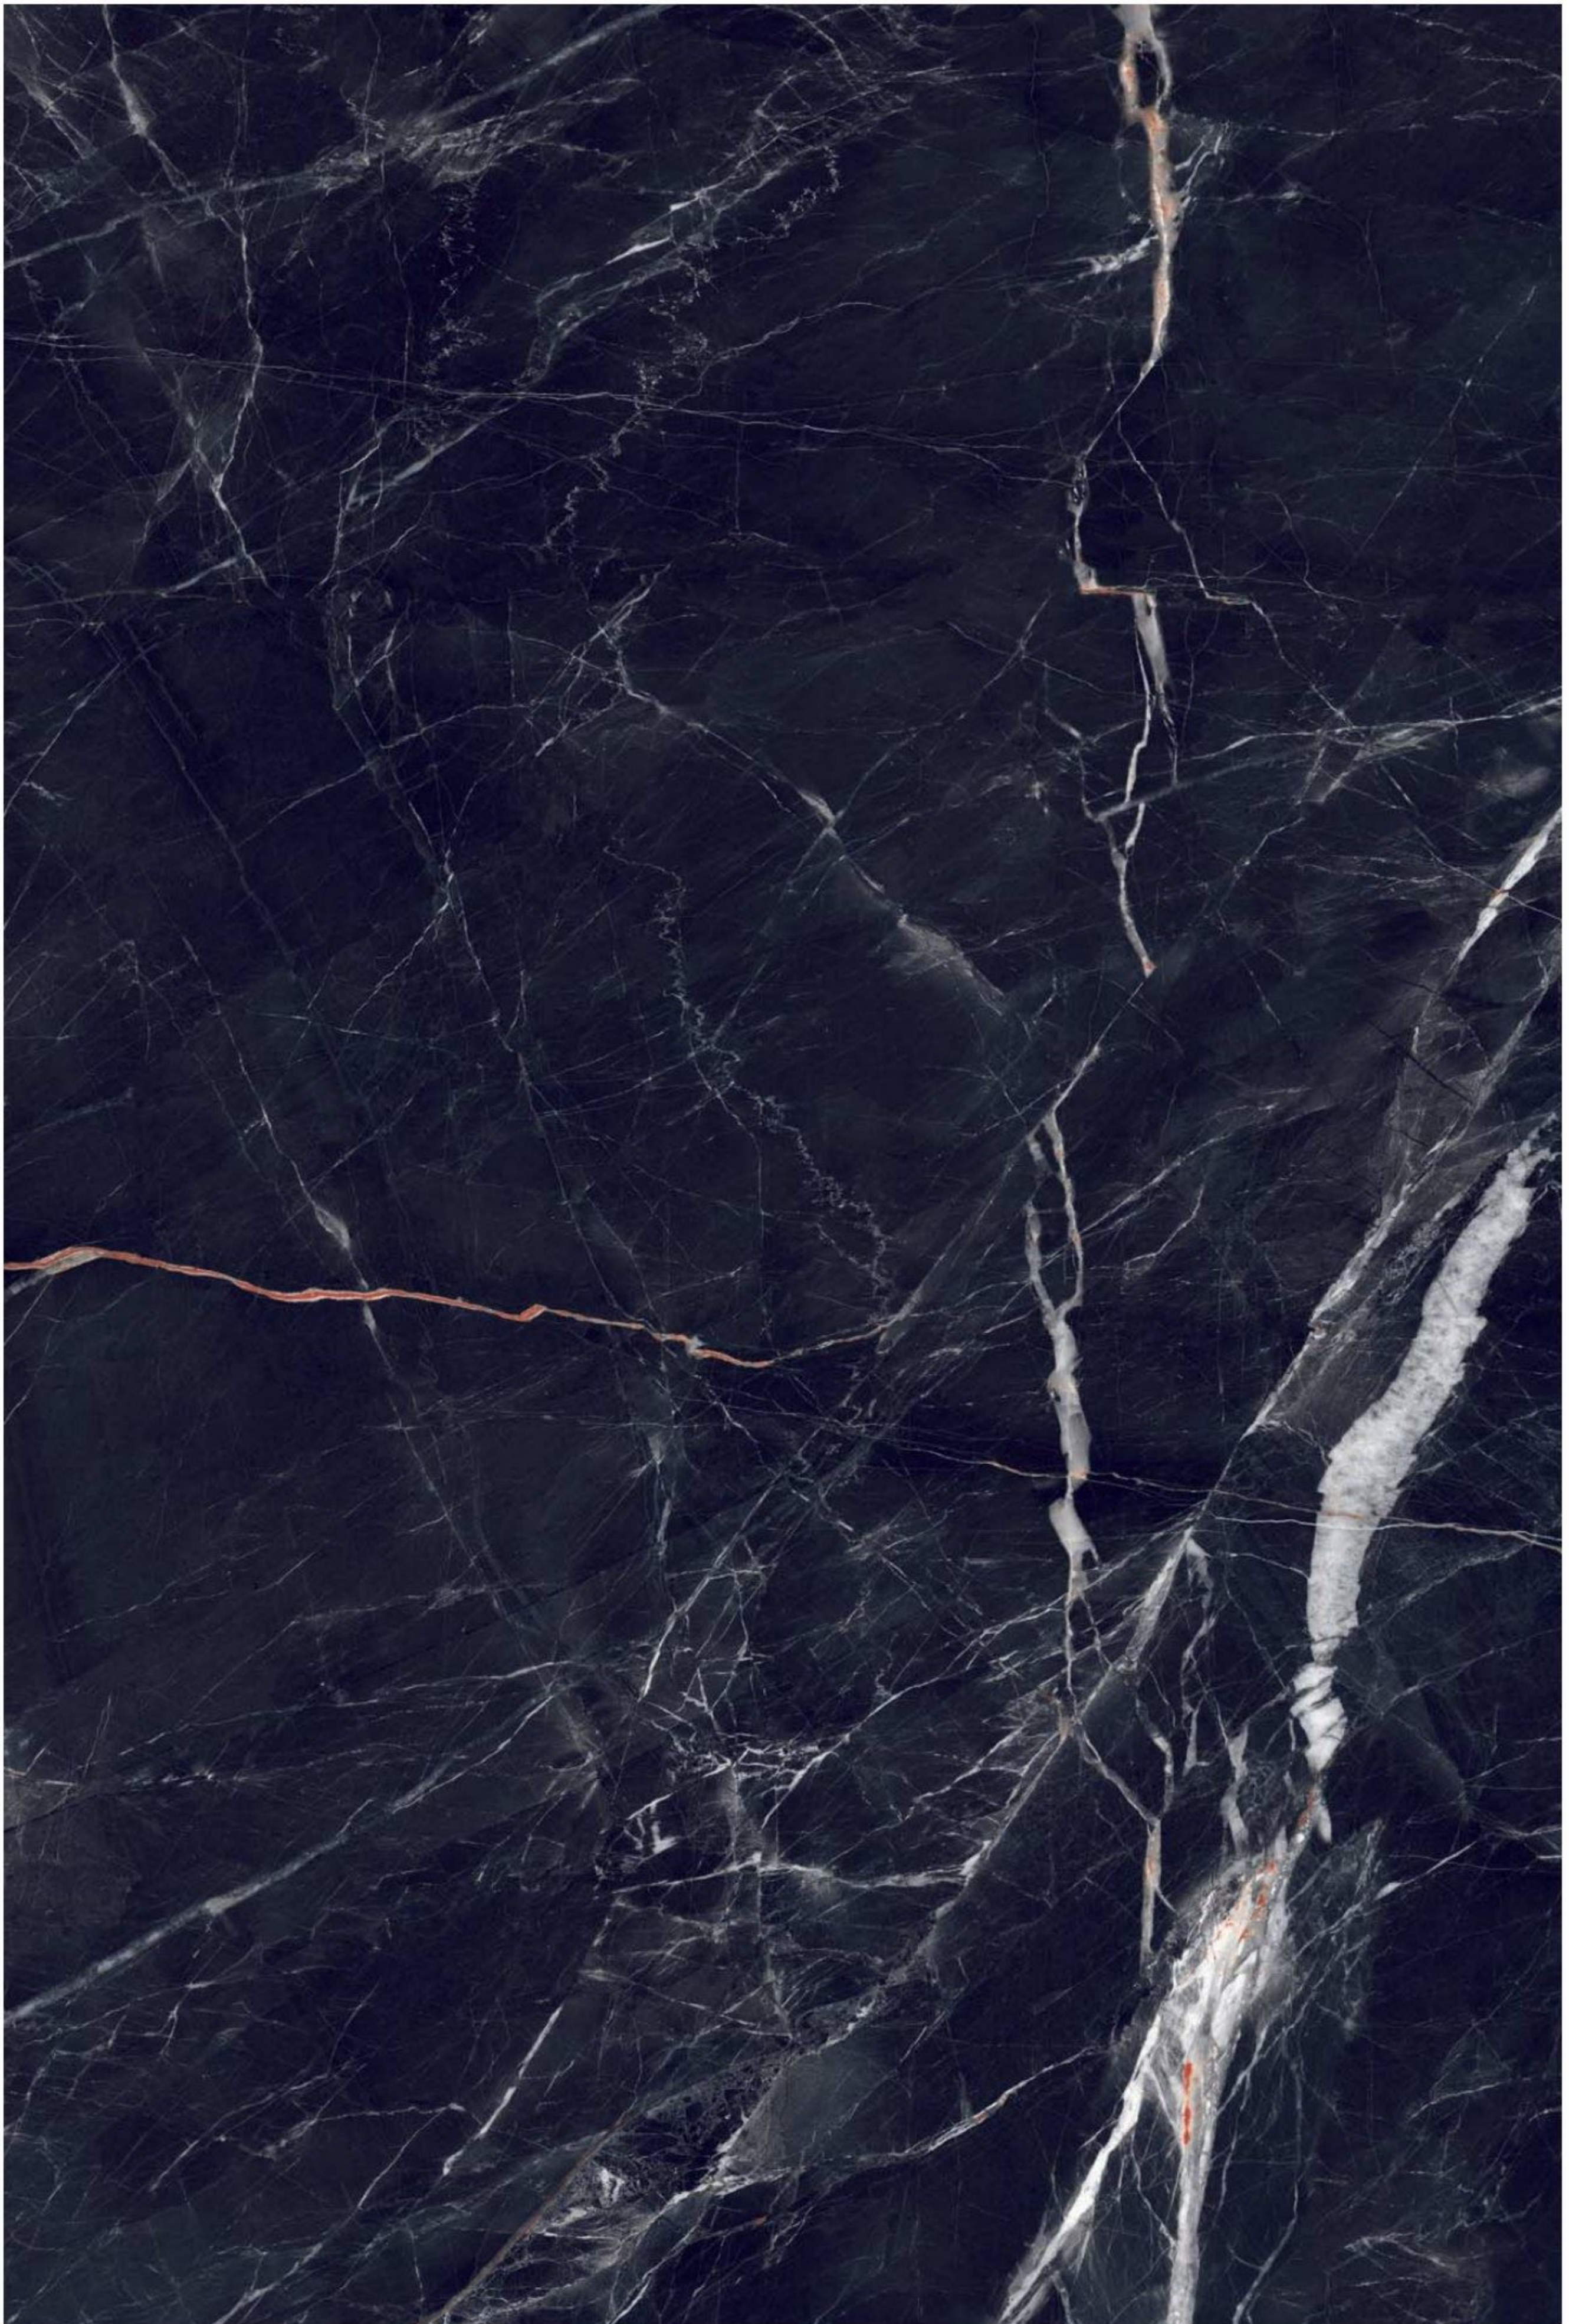

SIZE
1200 X 1800 MM

FINISH
FULL DARK POLISHED

RANDOM
3

ZENITH

ZENITH

SIZE
1200 X 1800 MM

FINISH
FULL DARK POLISHED

RANDOM
3