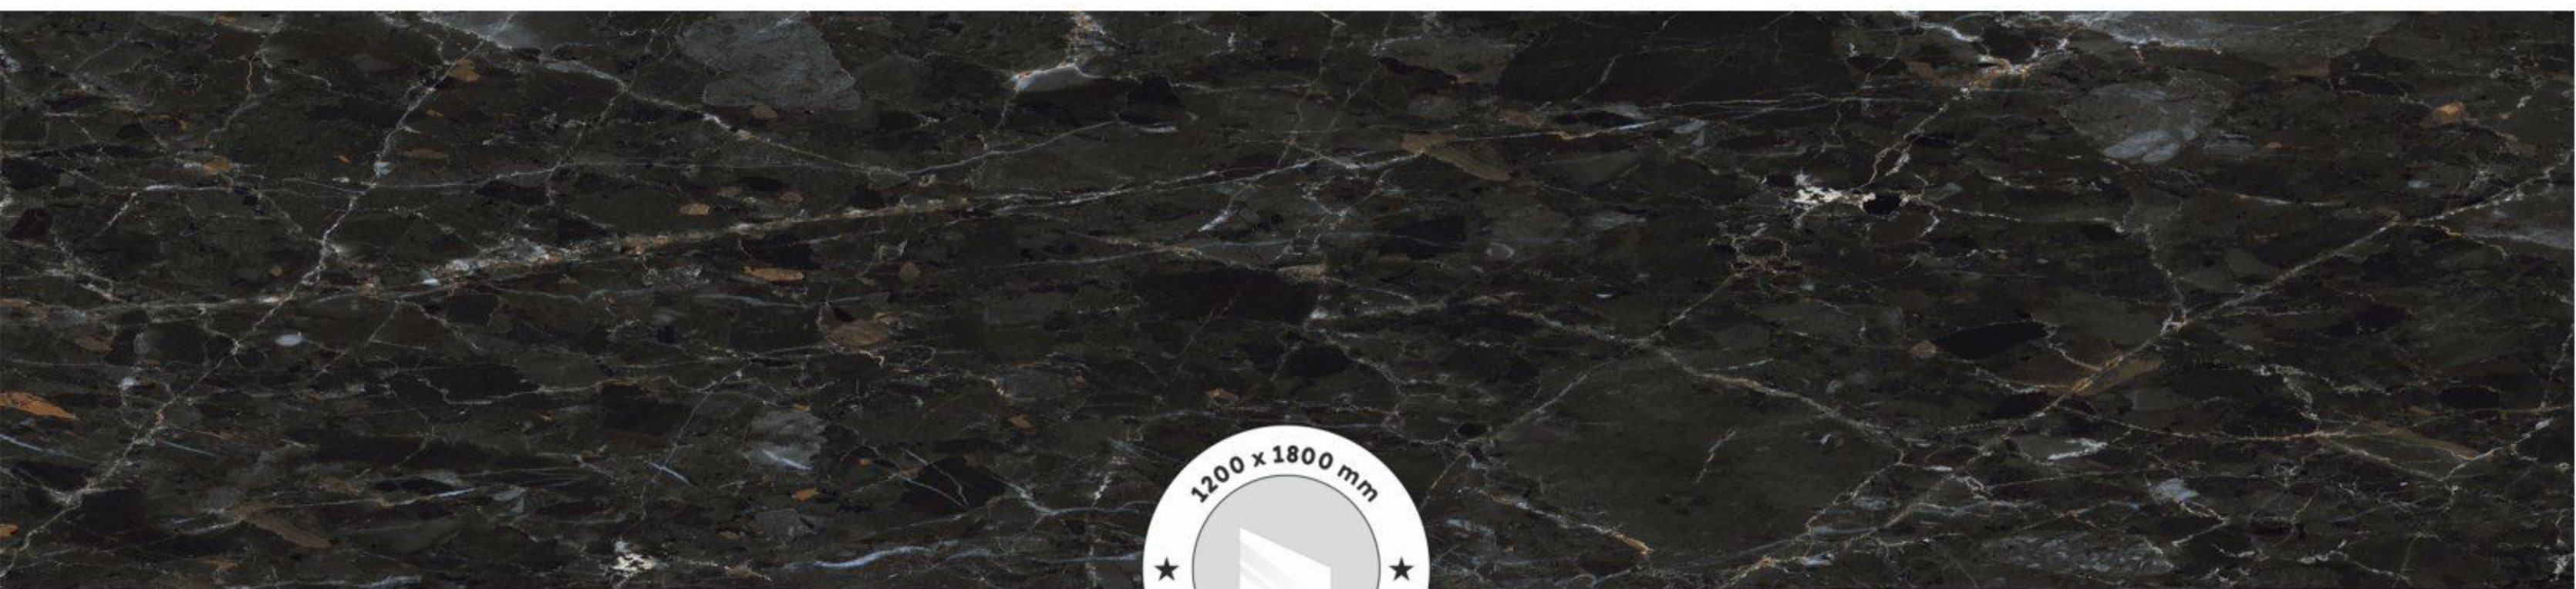

FOSTER BLACK