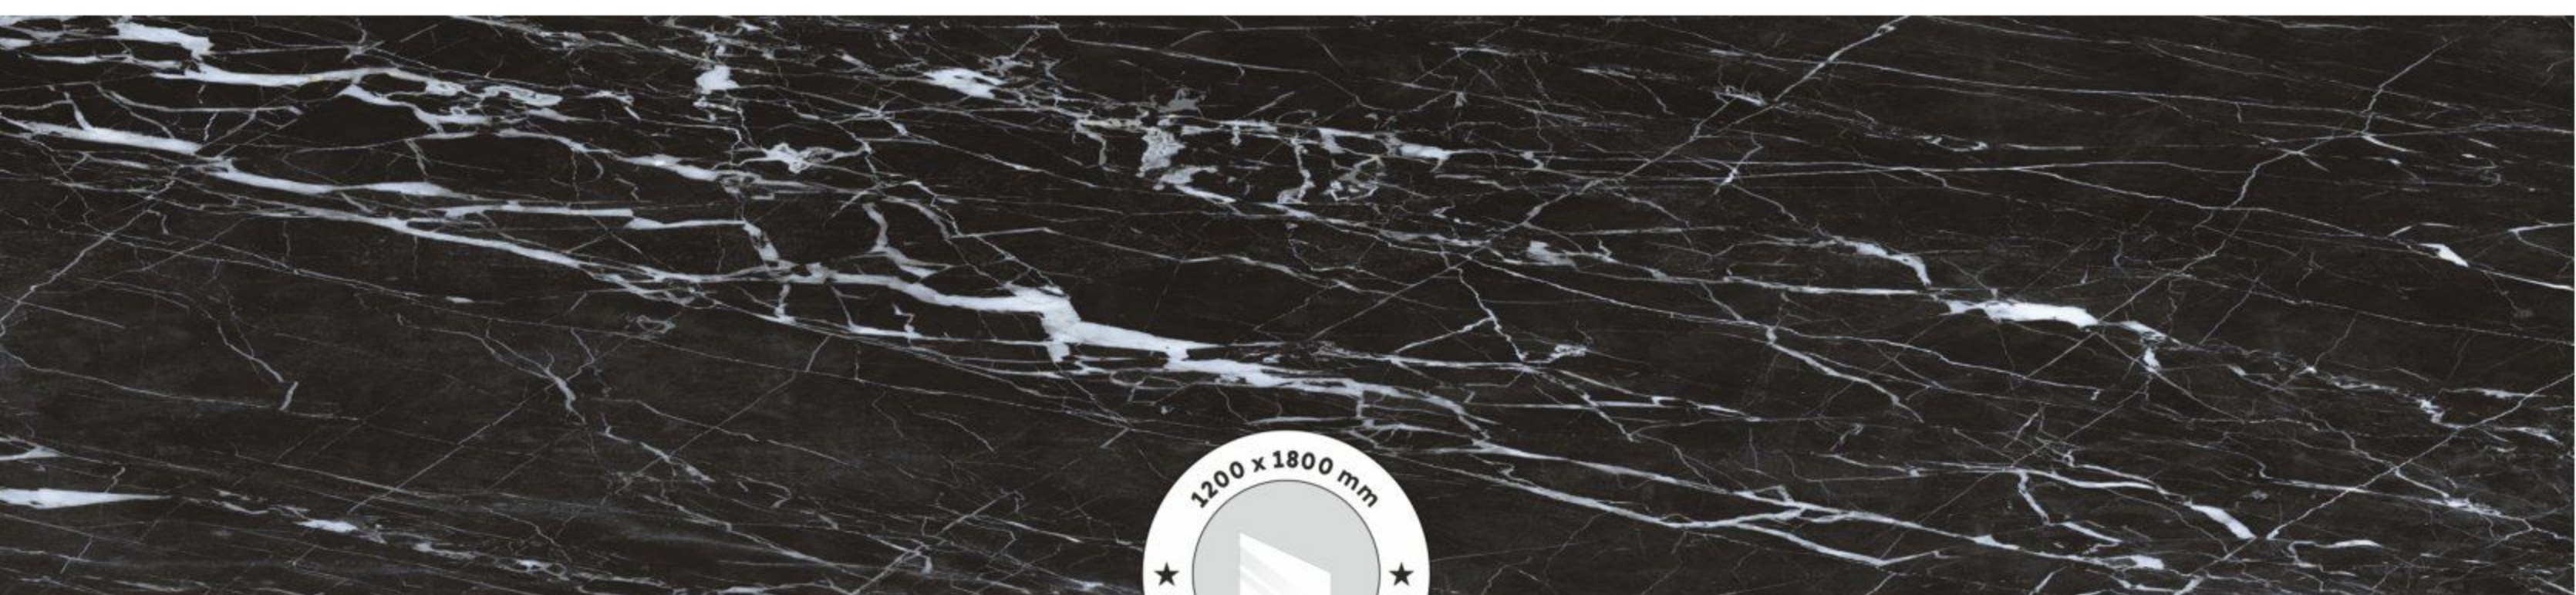

MARQUINA BLACK

SIZE
1200 X 1800 MM

FINISH
FULL DARK POLISHED

RANDOM
2

RENOIR BLACK

RENOIR BLACK

SIZE
1200 X 1800 MM

FINISH
FULL DARK POLISHED