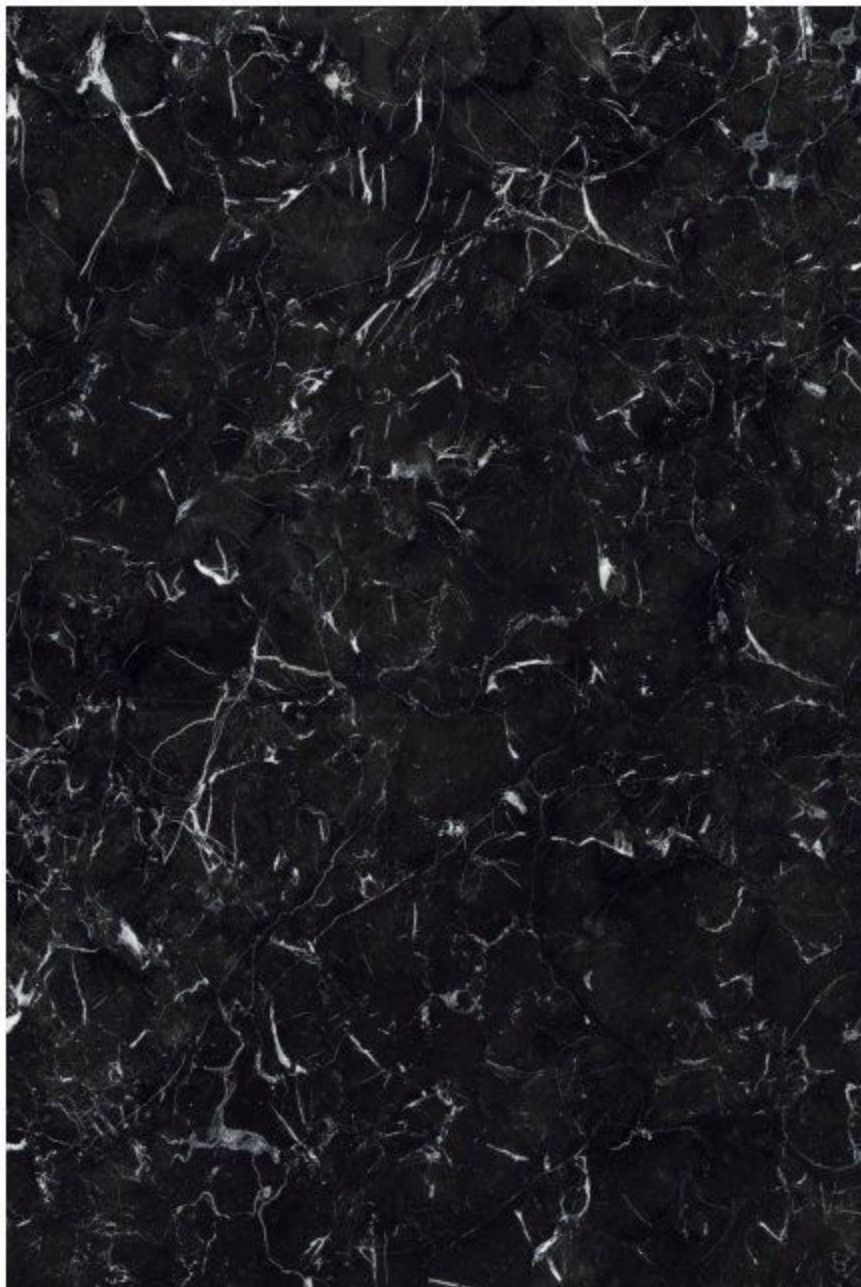

BLACK ROSE

BLACK ROSE

SIZE
1200 X 1800 MM

FINISH
FULL DARK POLISHED

RANDOM
3

FOSTER BLACK

FOSTER BLACK

SIZE
1200 X 1800 MM