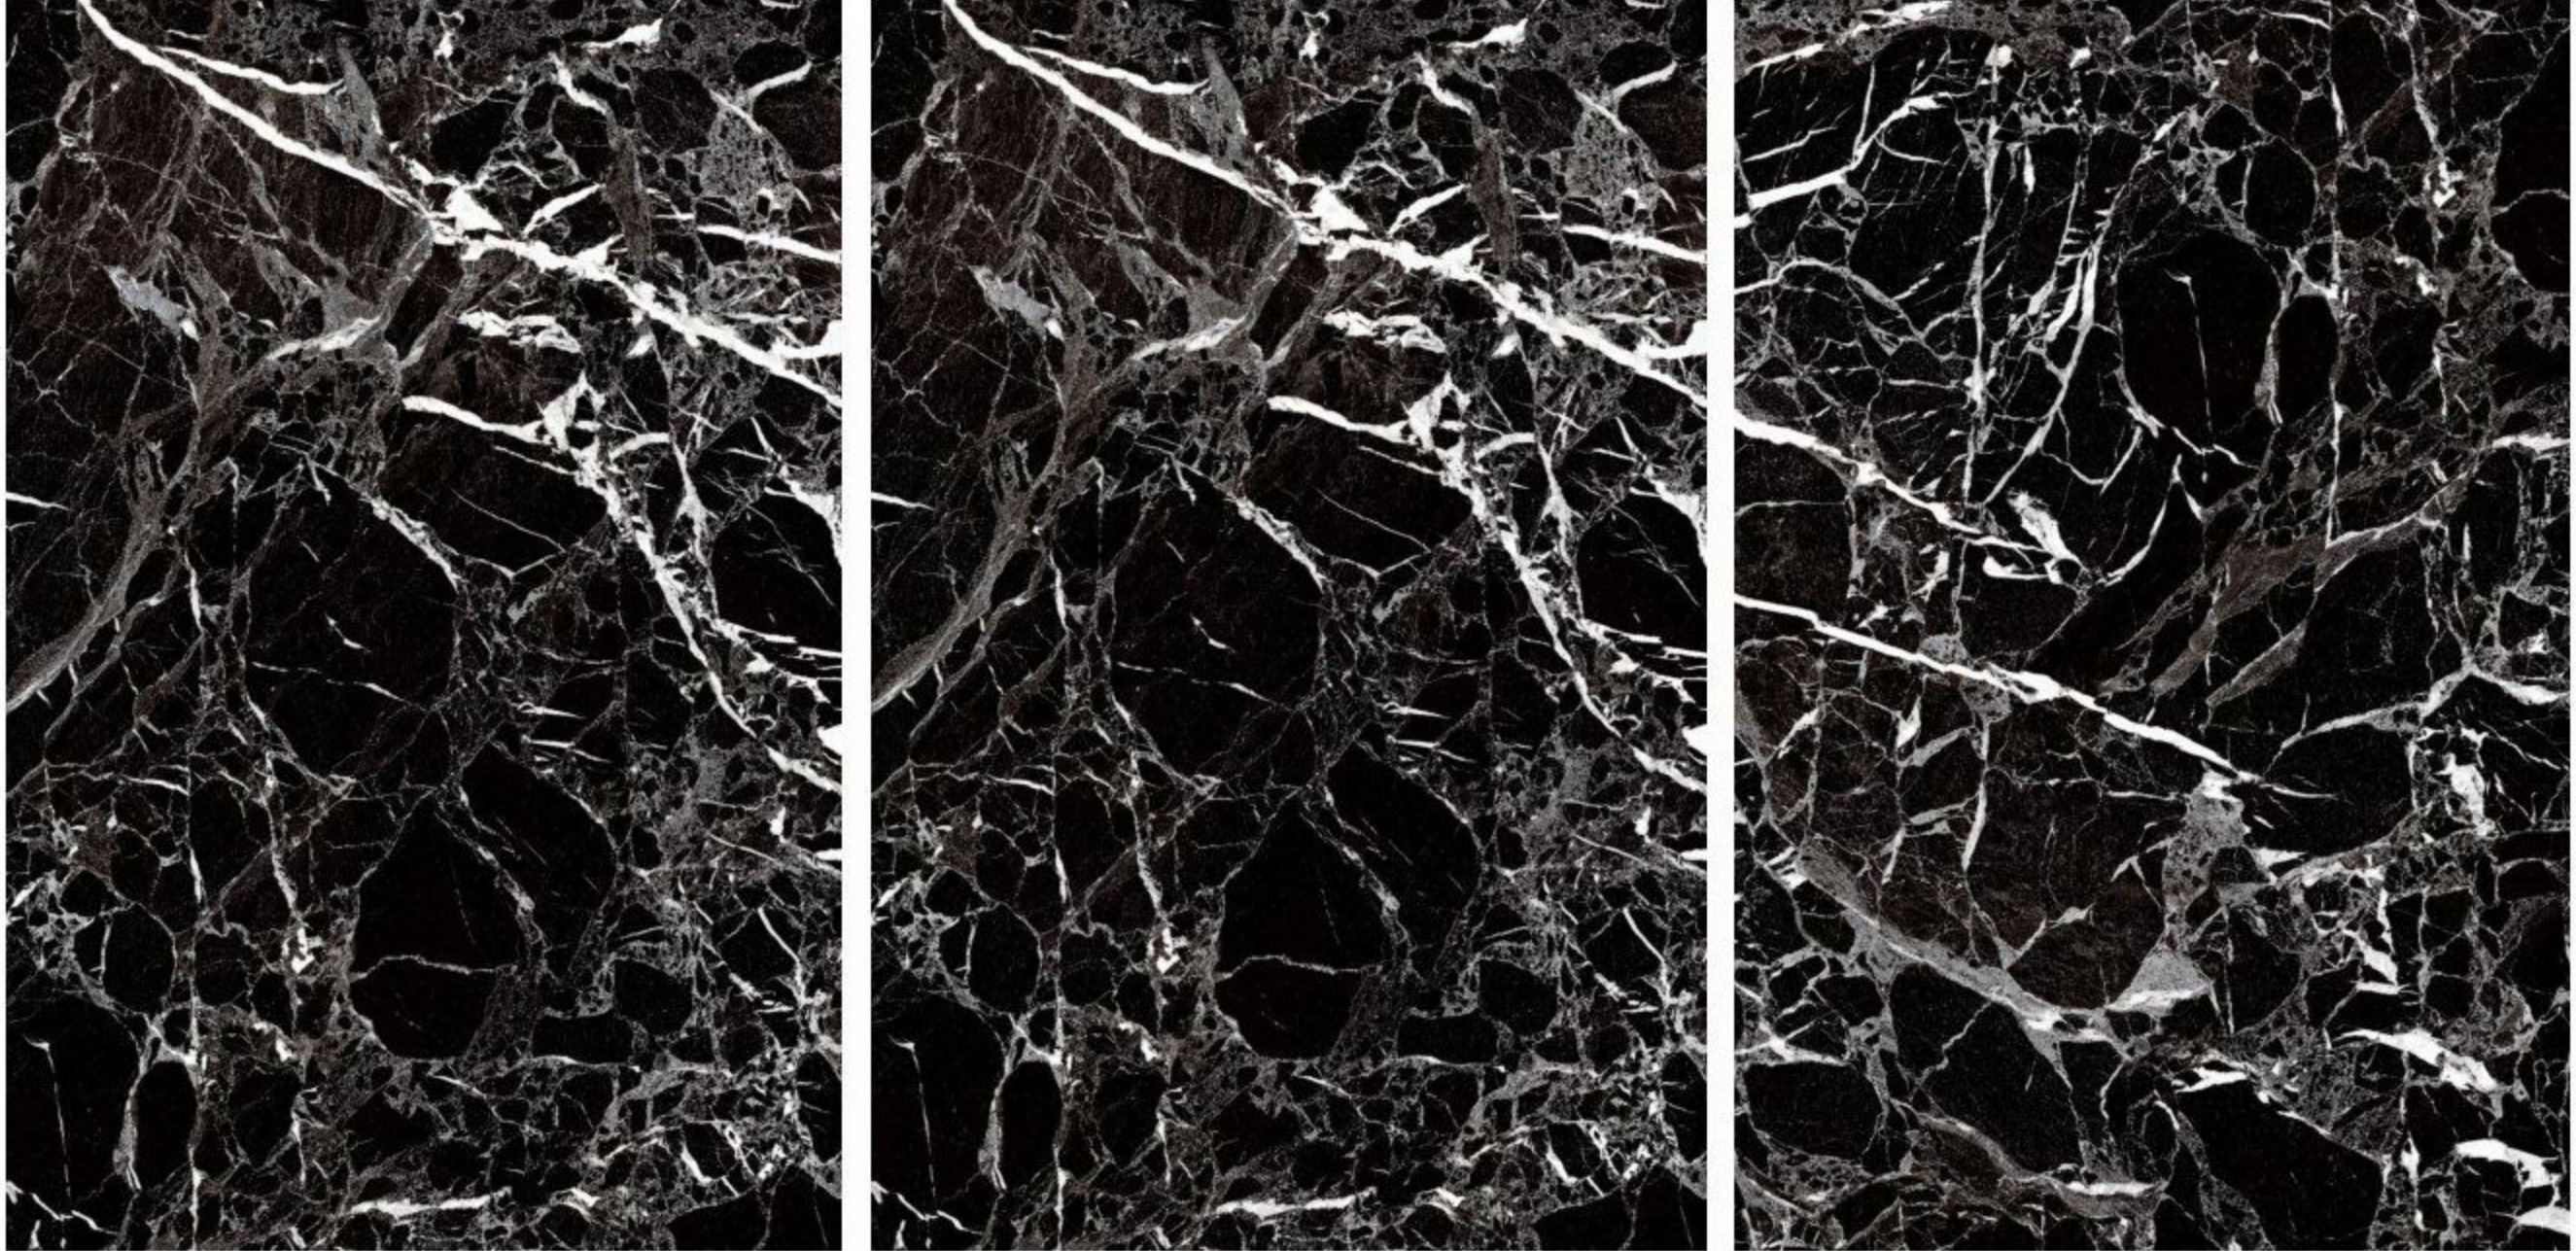

SIZE
1200 X 1800 MM

FINISH
FULL DARK POLISHED

RANDOM
2