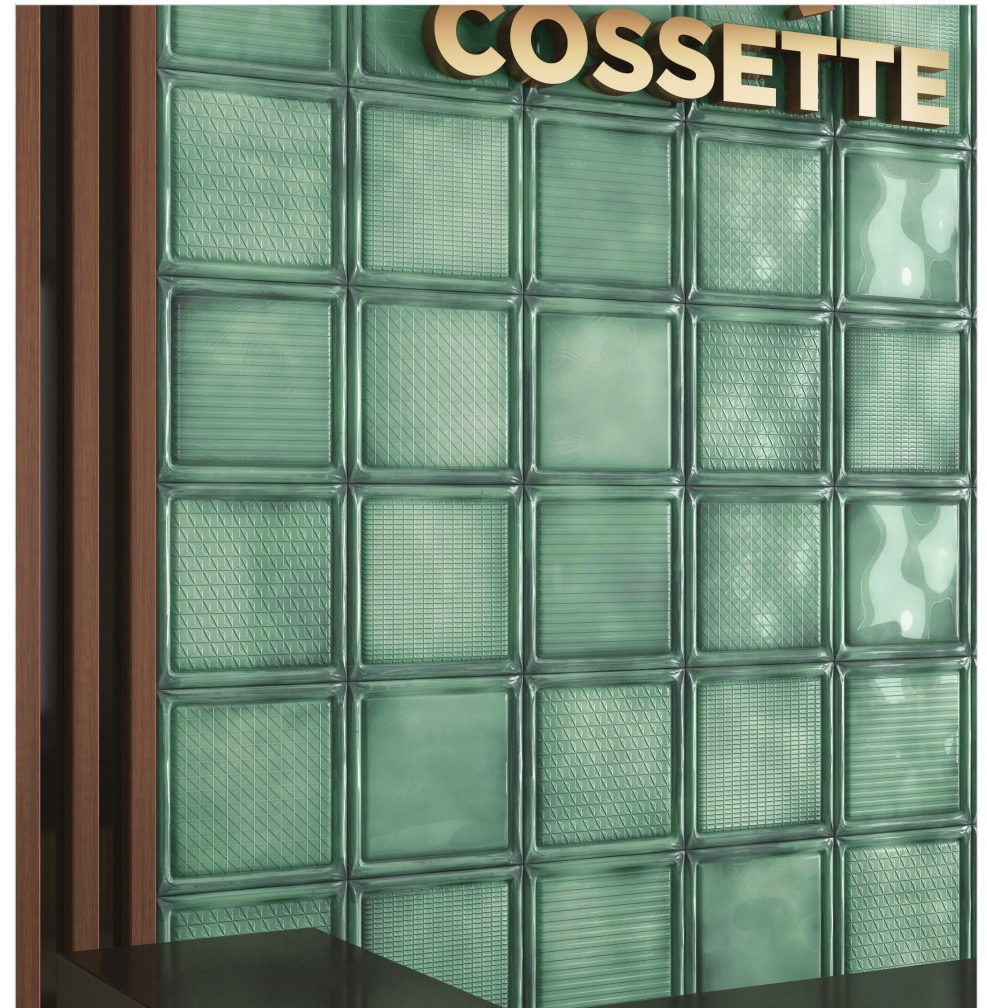

SUPERIOR
COLOR
SENSATION

Iceage

07 **24** **01**
Color Phases Size

Iceage

ADVANTAGES

FROST
PROOF

STAIN
RESISTANCE

CHEMICAL
RESISTANCE

WALL: BEIGE | Size: 8"x8"

ADD THE ART OF NATURAL

AGGIUNGI L'ARTE DEL NATURALE

Iceage

use for
RECEPTION

Green

PACKING

Size	Surface	Phases	Pieces	Coverage Area / Box	Weight / Box
8"x8"	Gloss	24	25	10.76 sq.ft.	13.50 kgs