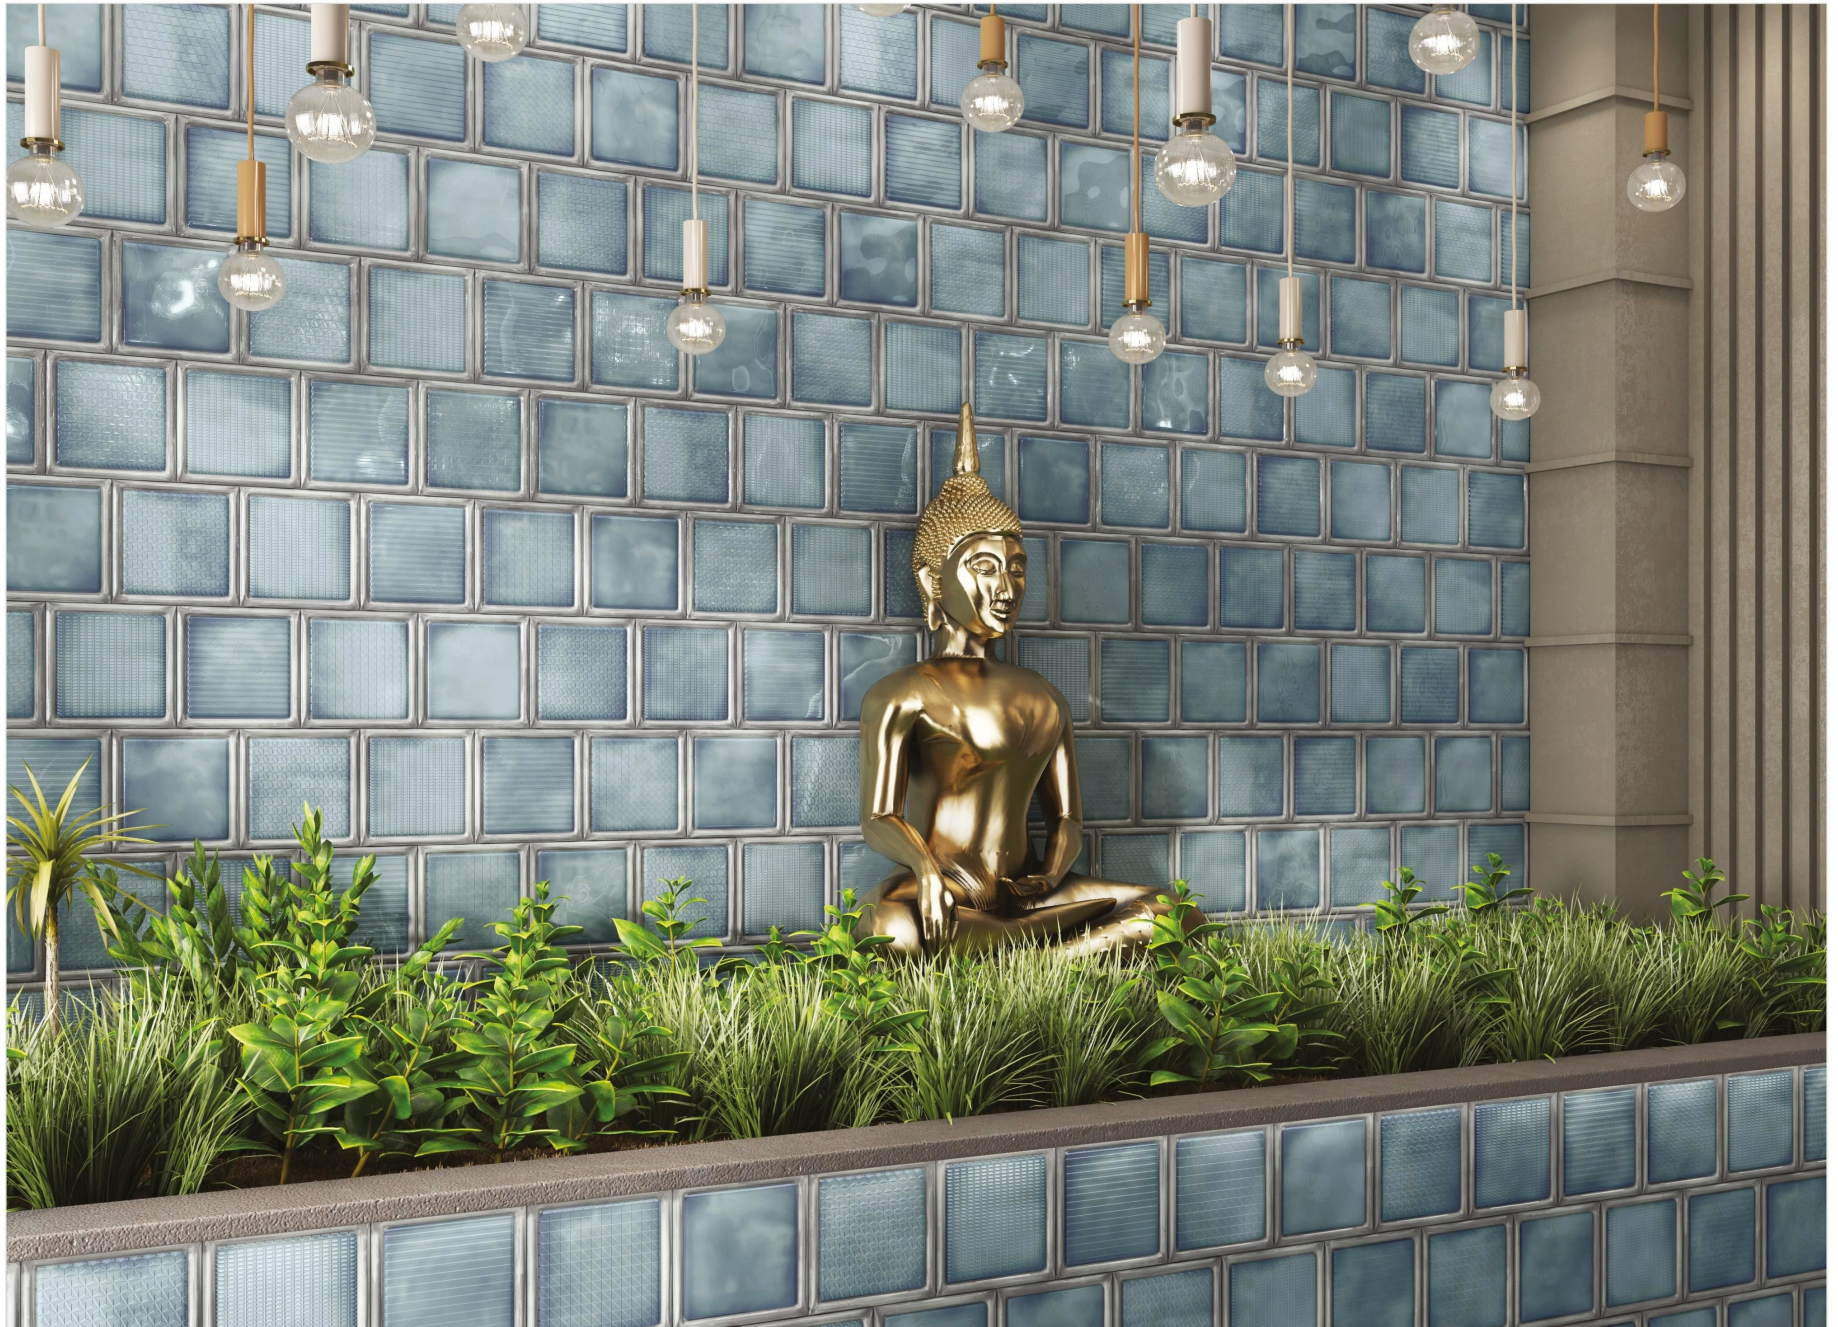

WALL: AQUA FRAME | Size: 8"x8"