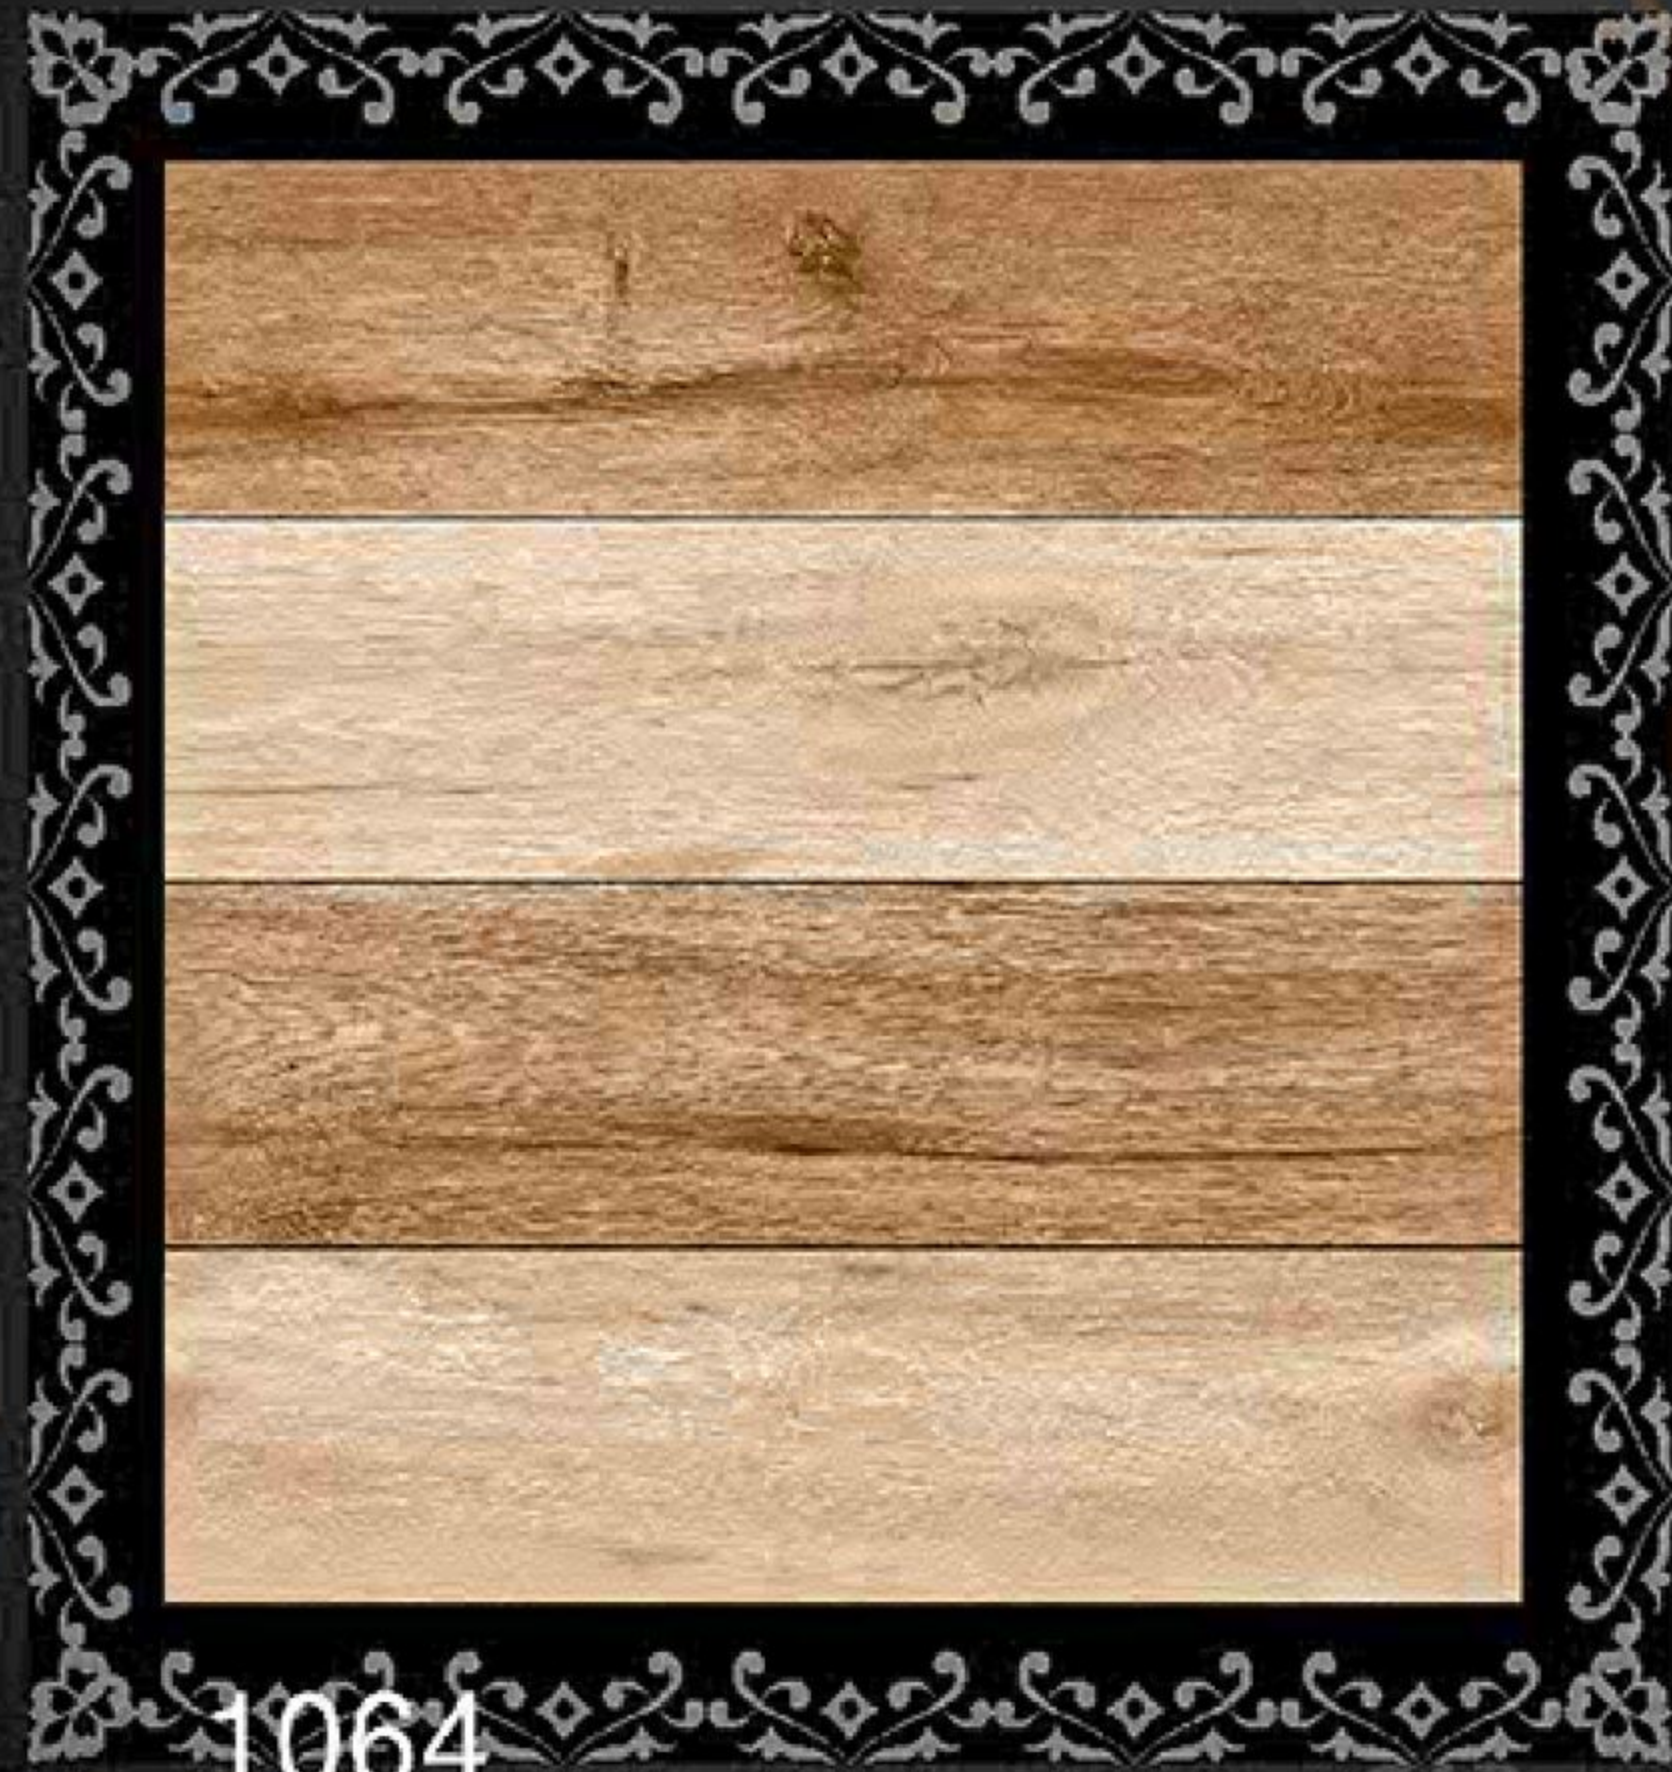

300 X 300 mm

matt series

PLAIN

1064