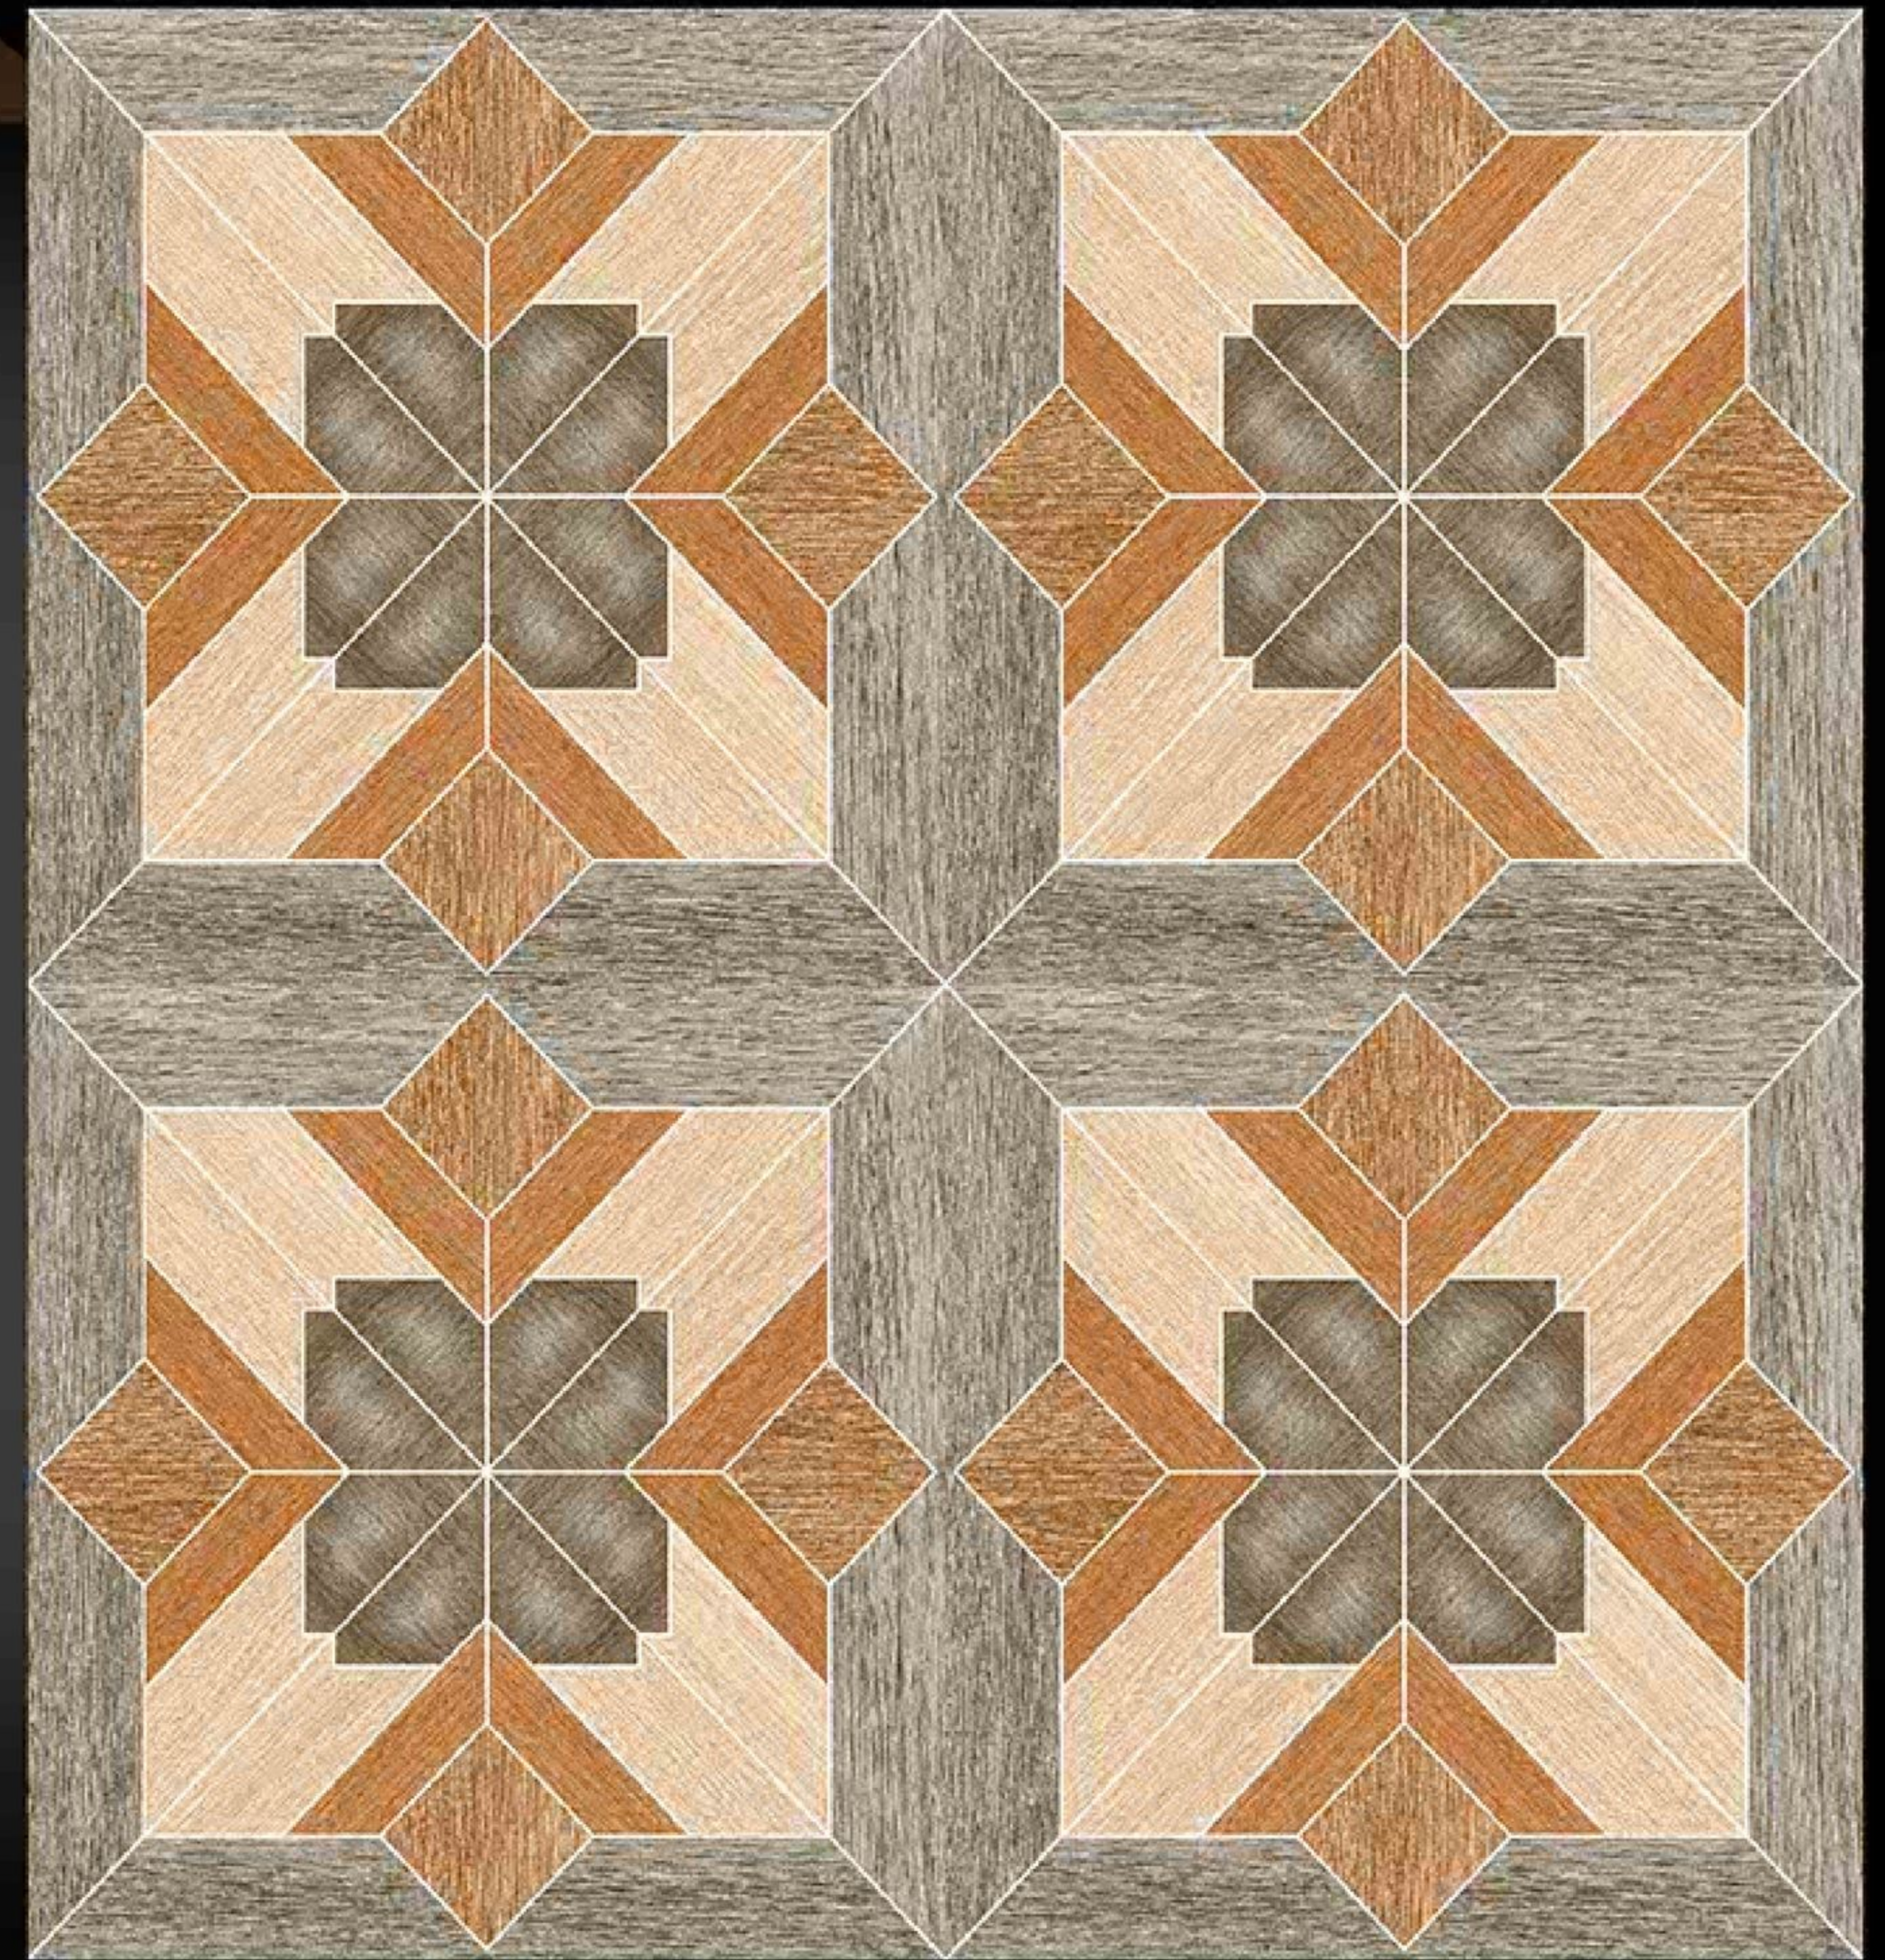

300 X 300 mm

matt series

PLAIN

1069

Worldwave
International