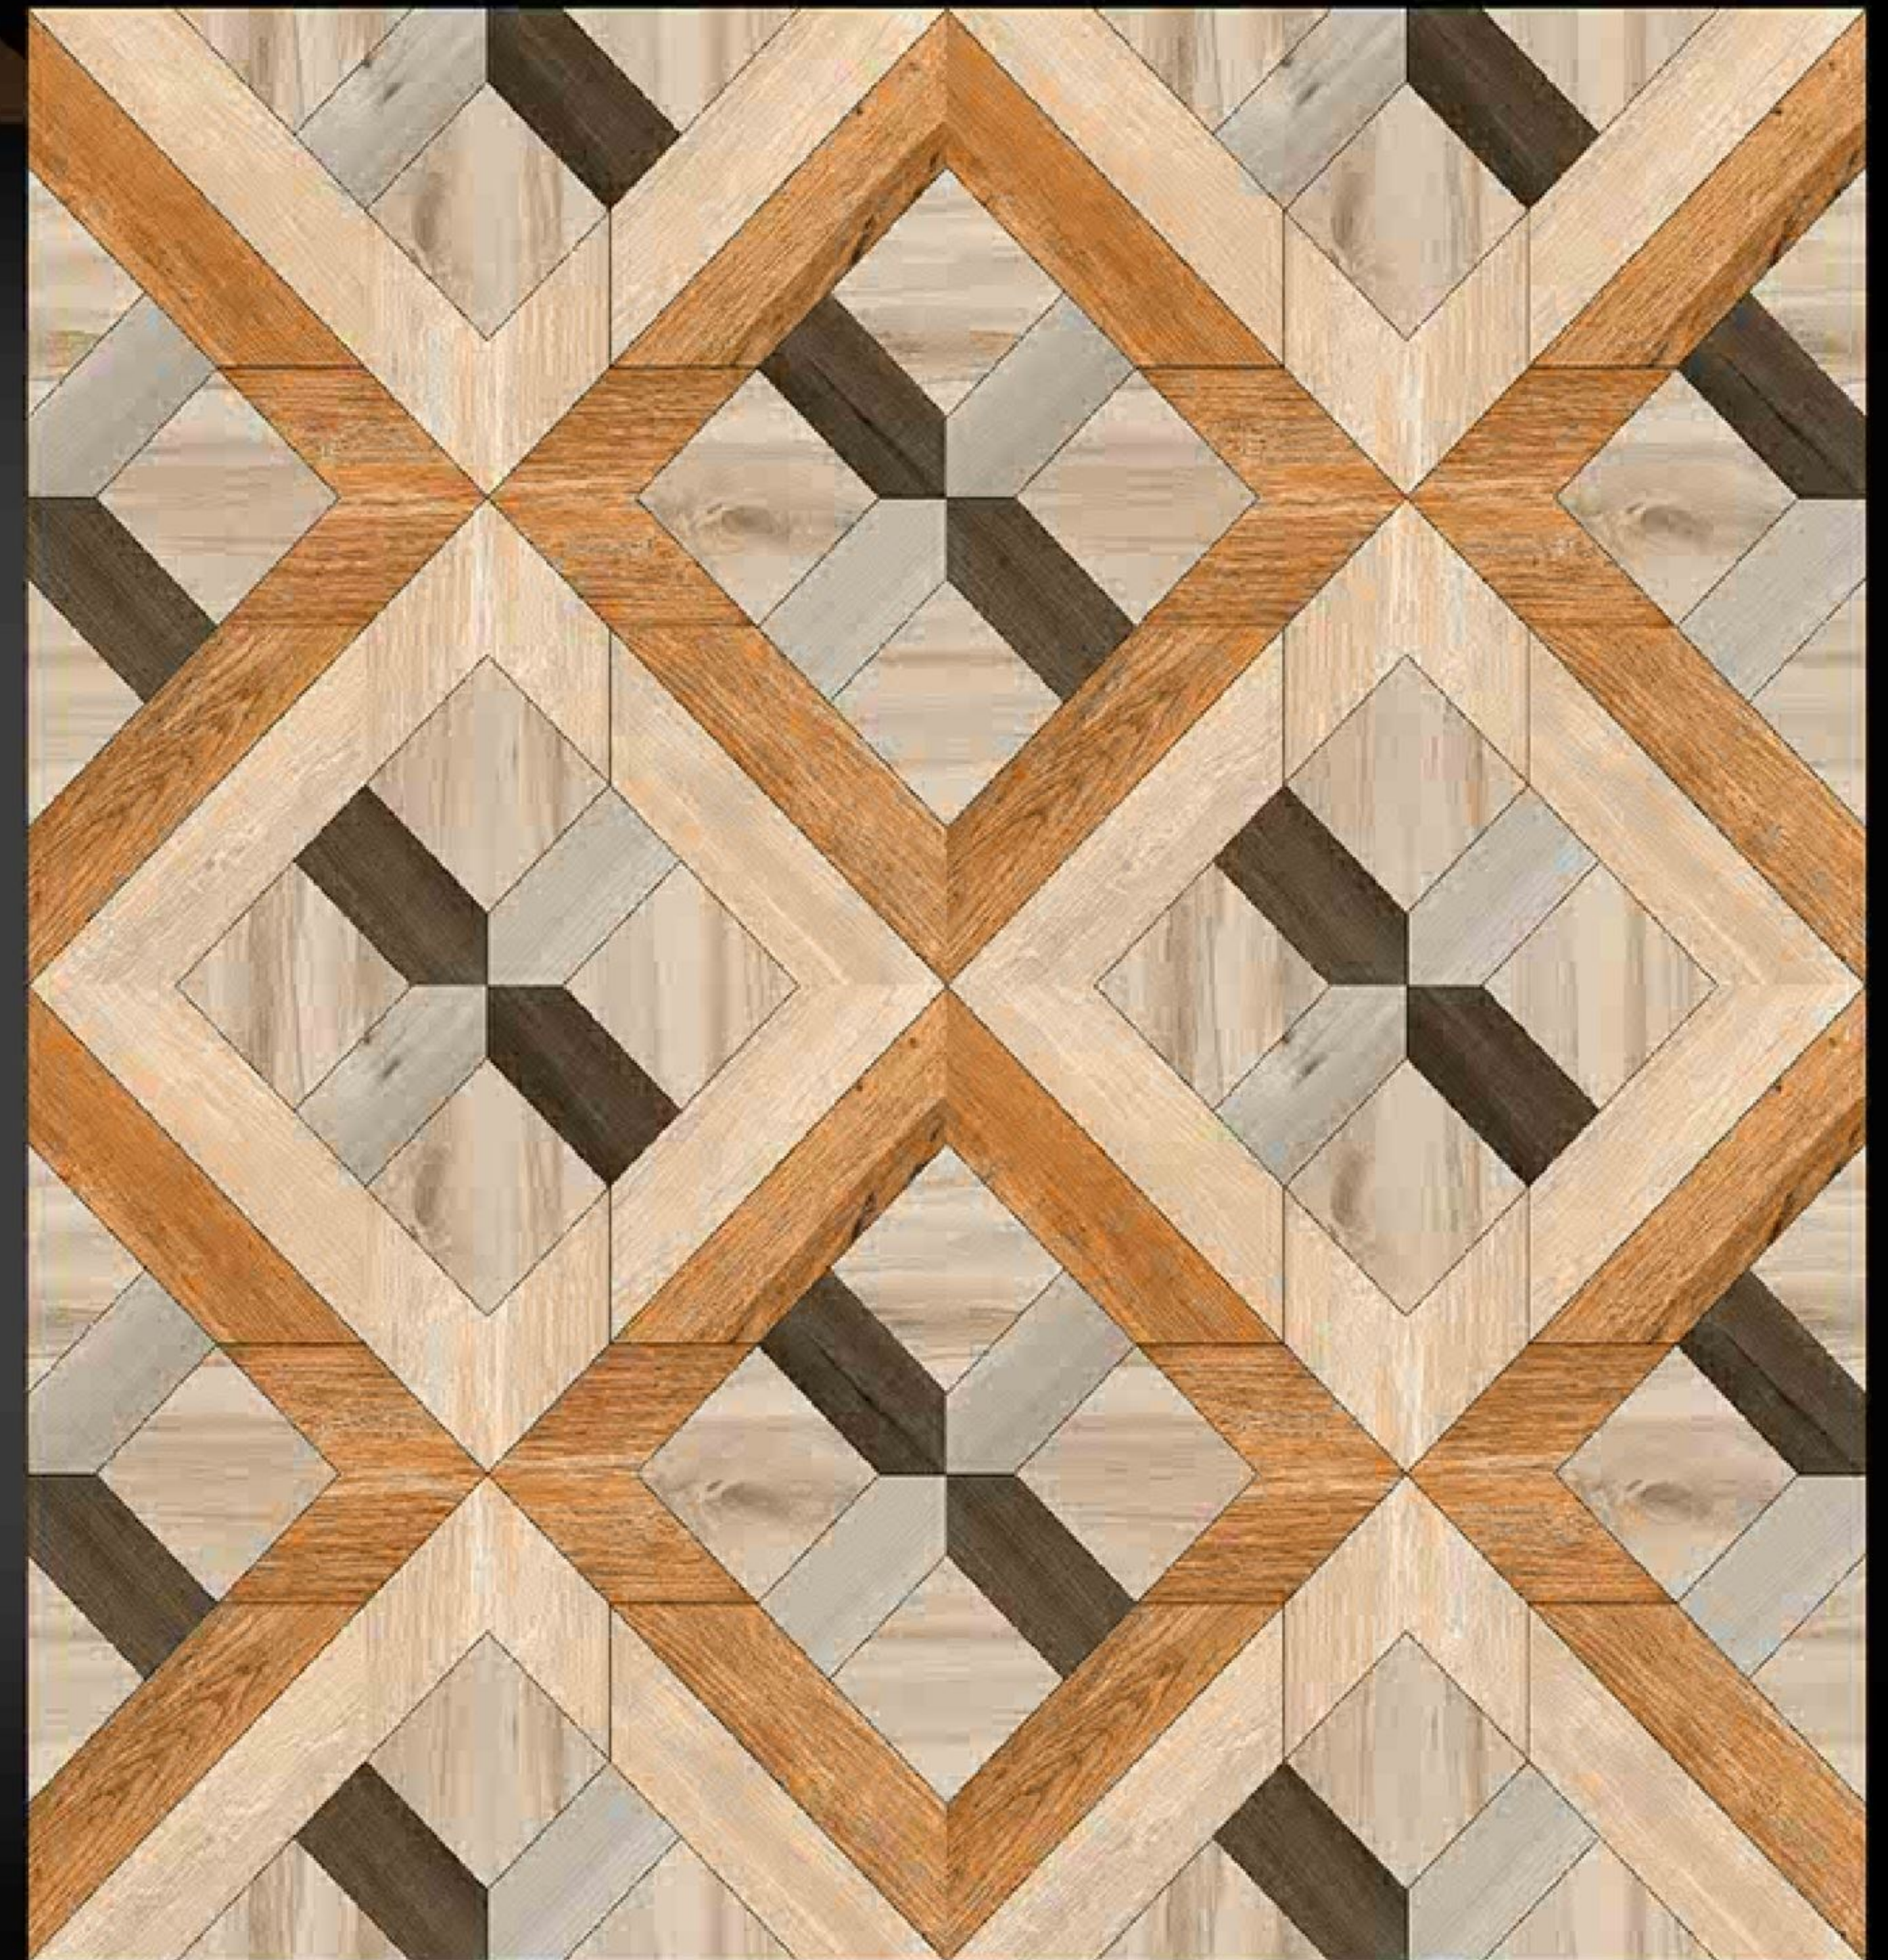

300 X 300 mm

matt series

PLAIN

1081

Worldwave
International