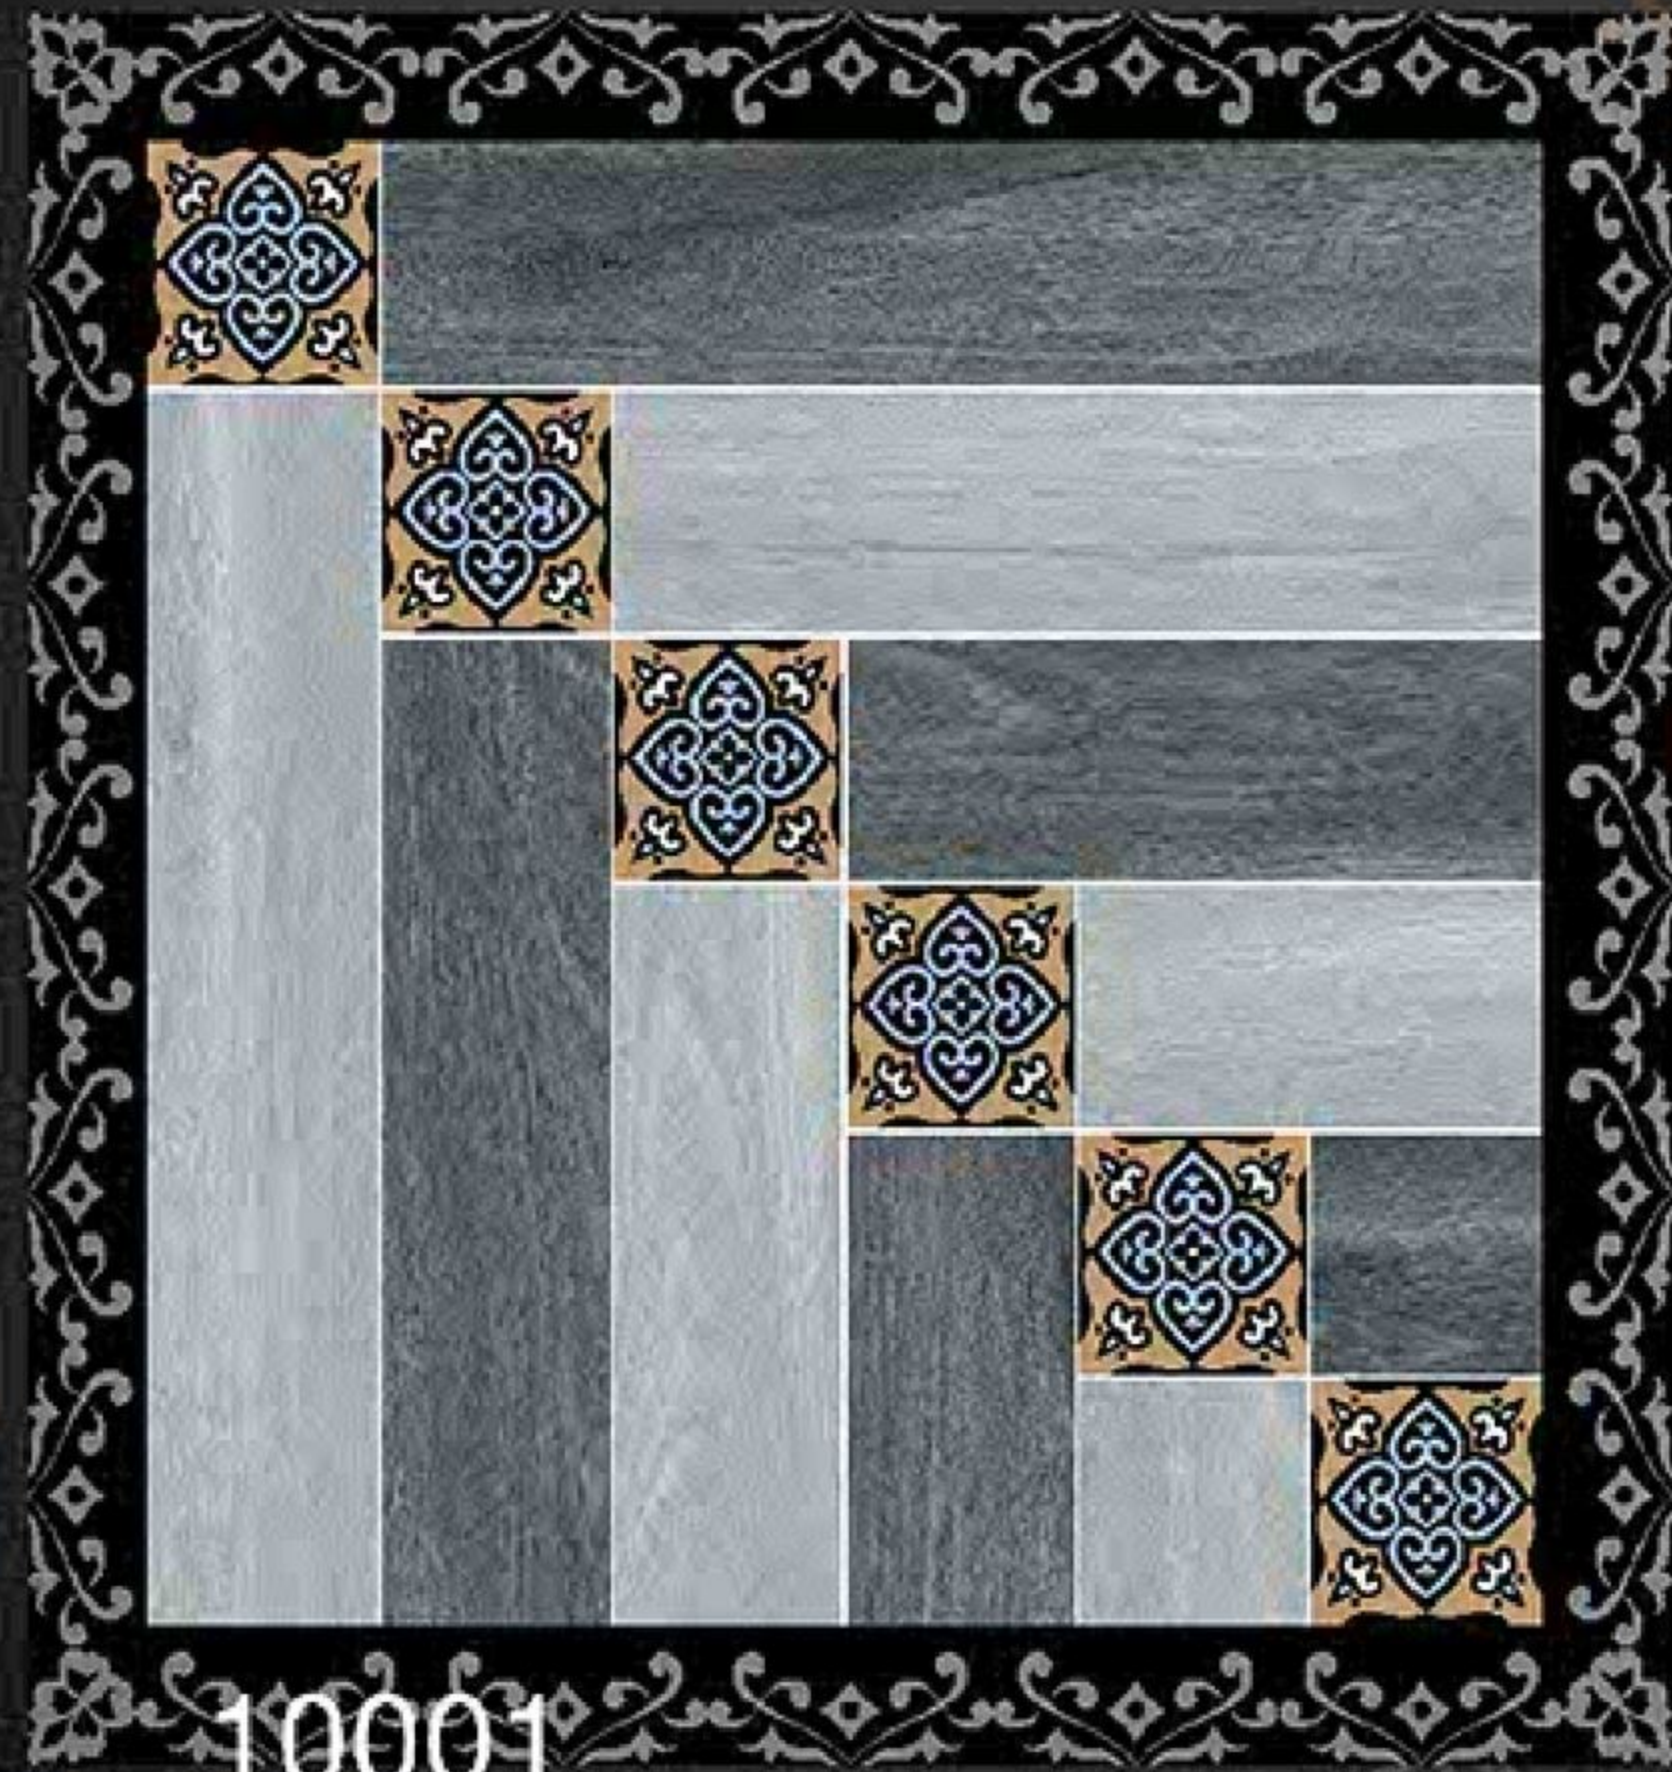

300 X 300 mm

matt series

PLAIN

10001

Worldwave
International