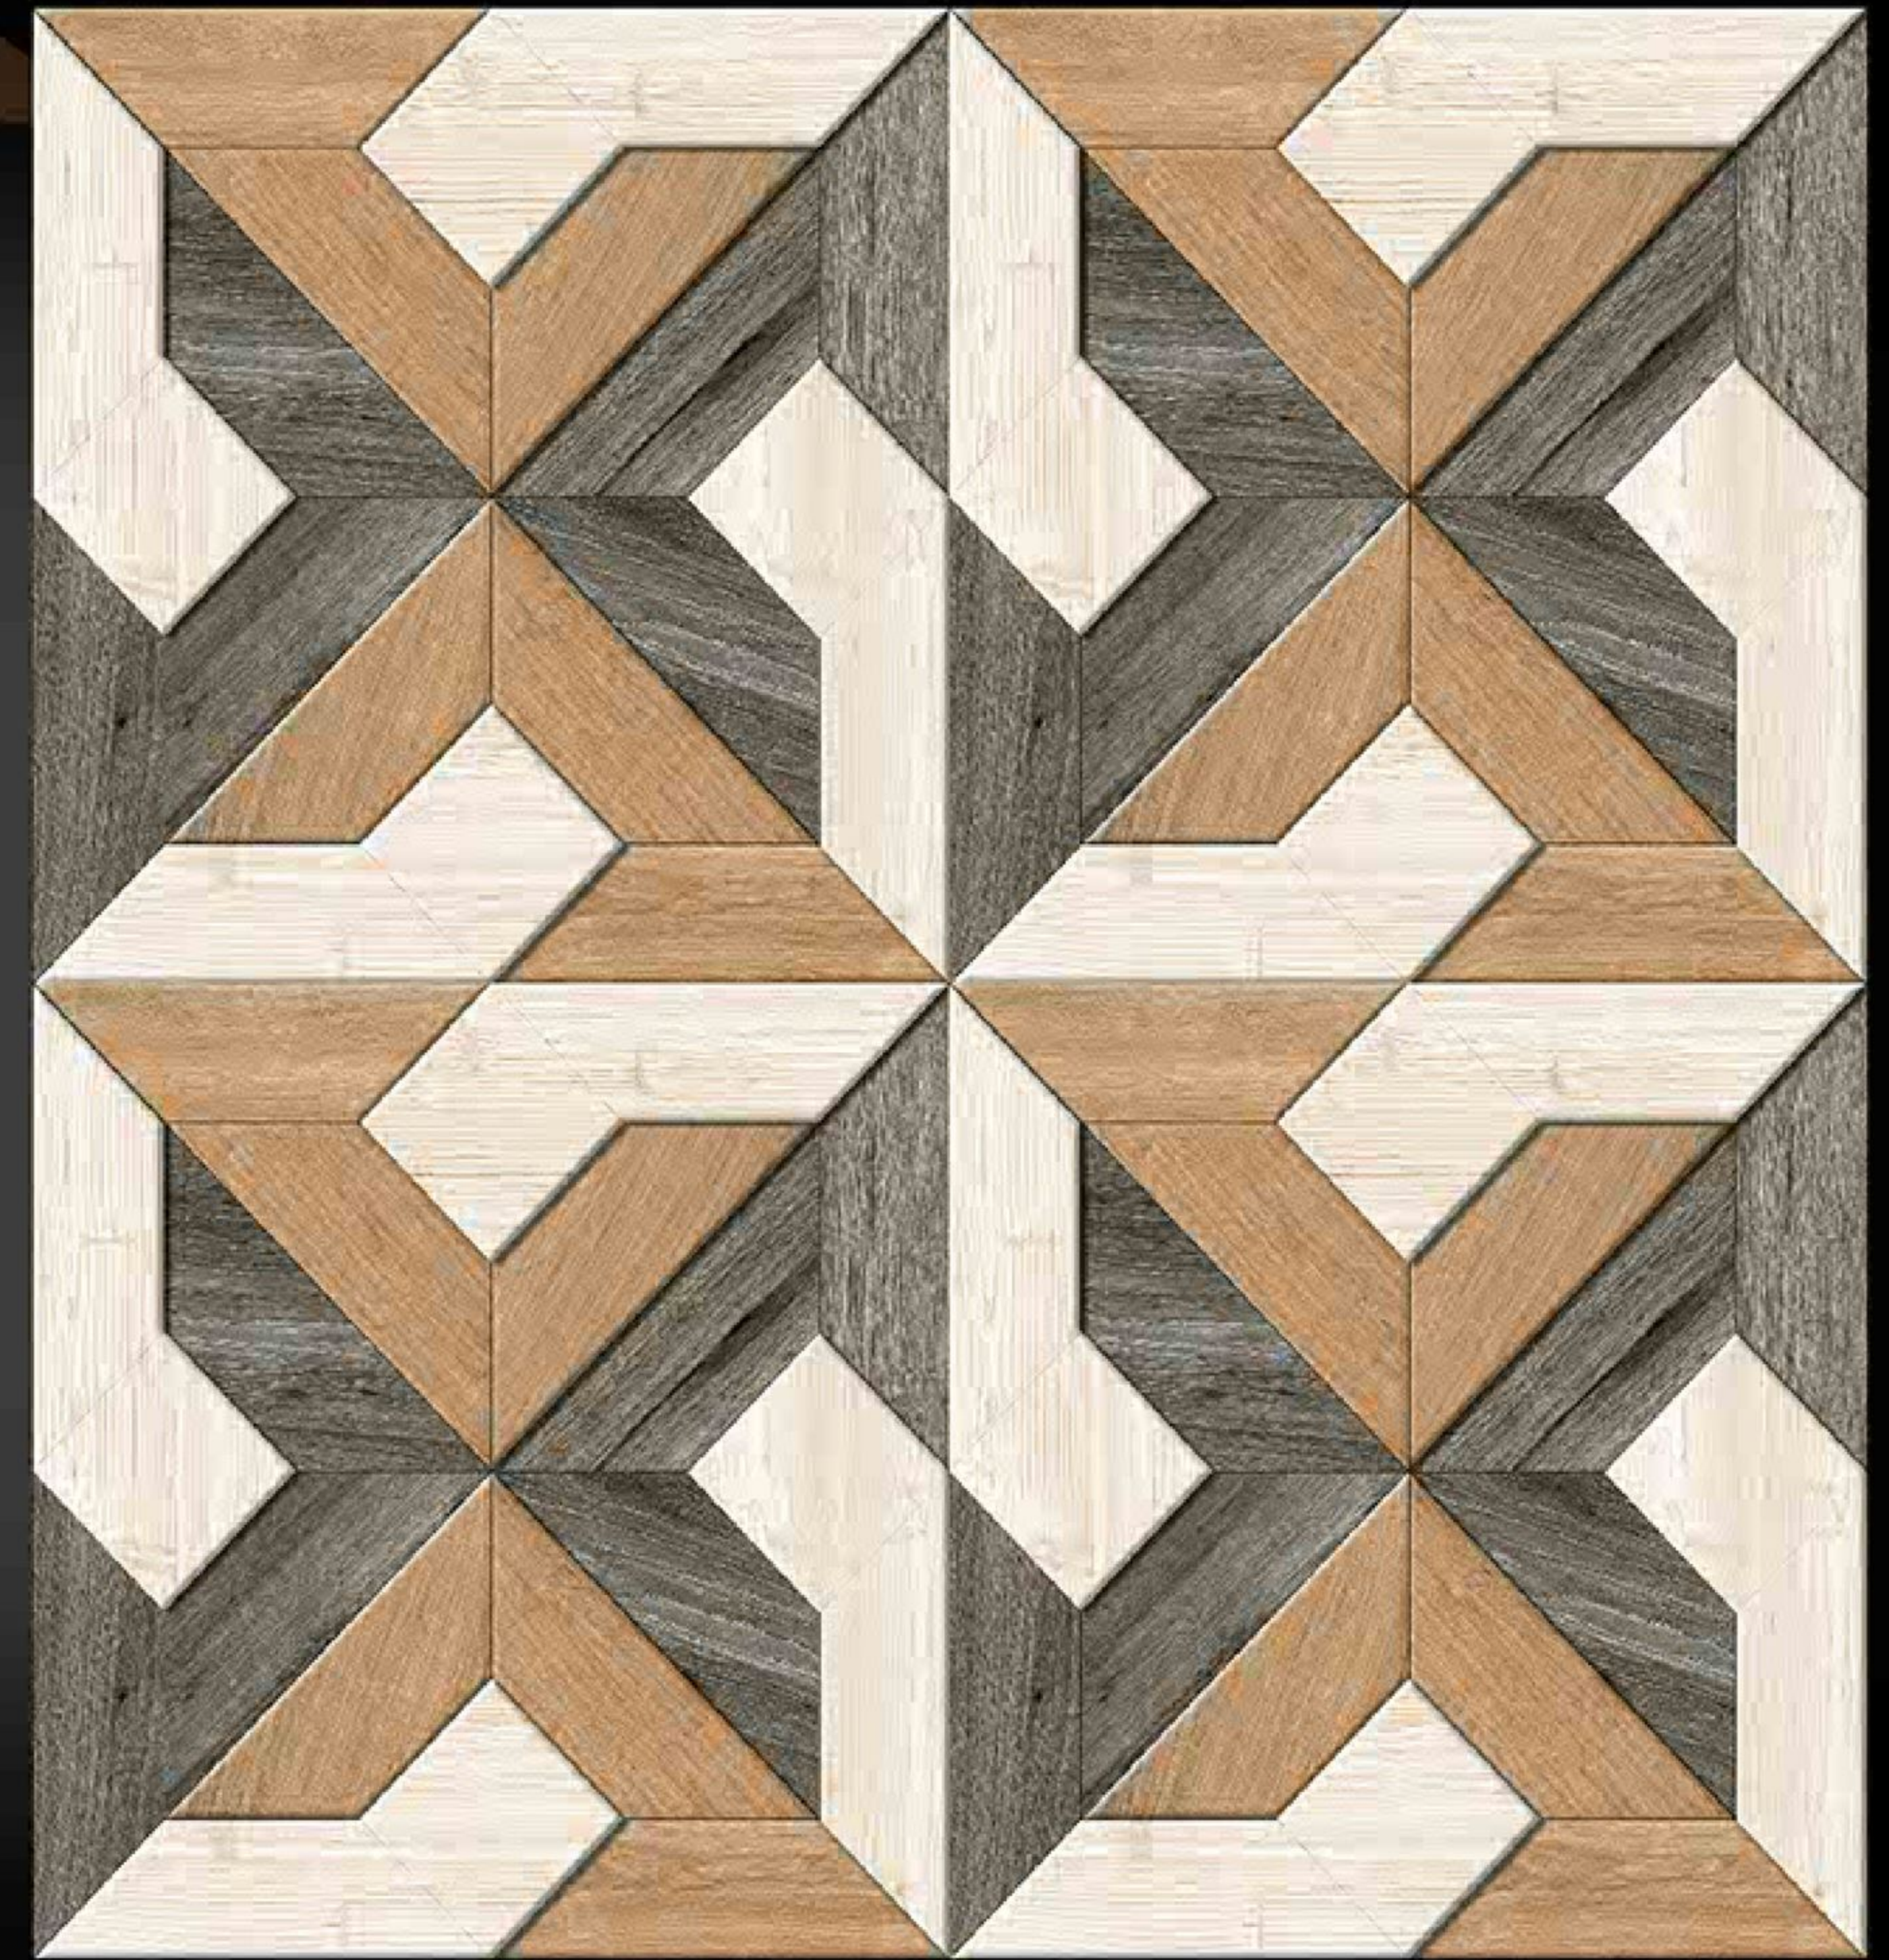

300 X 300 mm

matt series

PLAIN