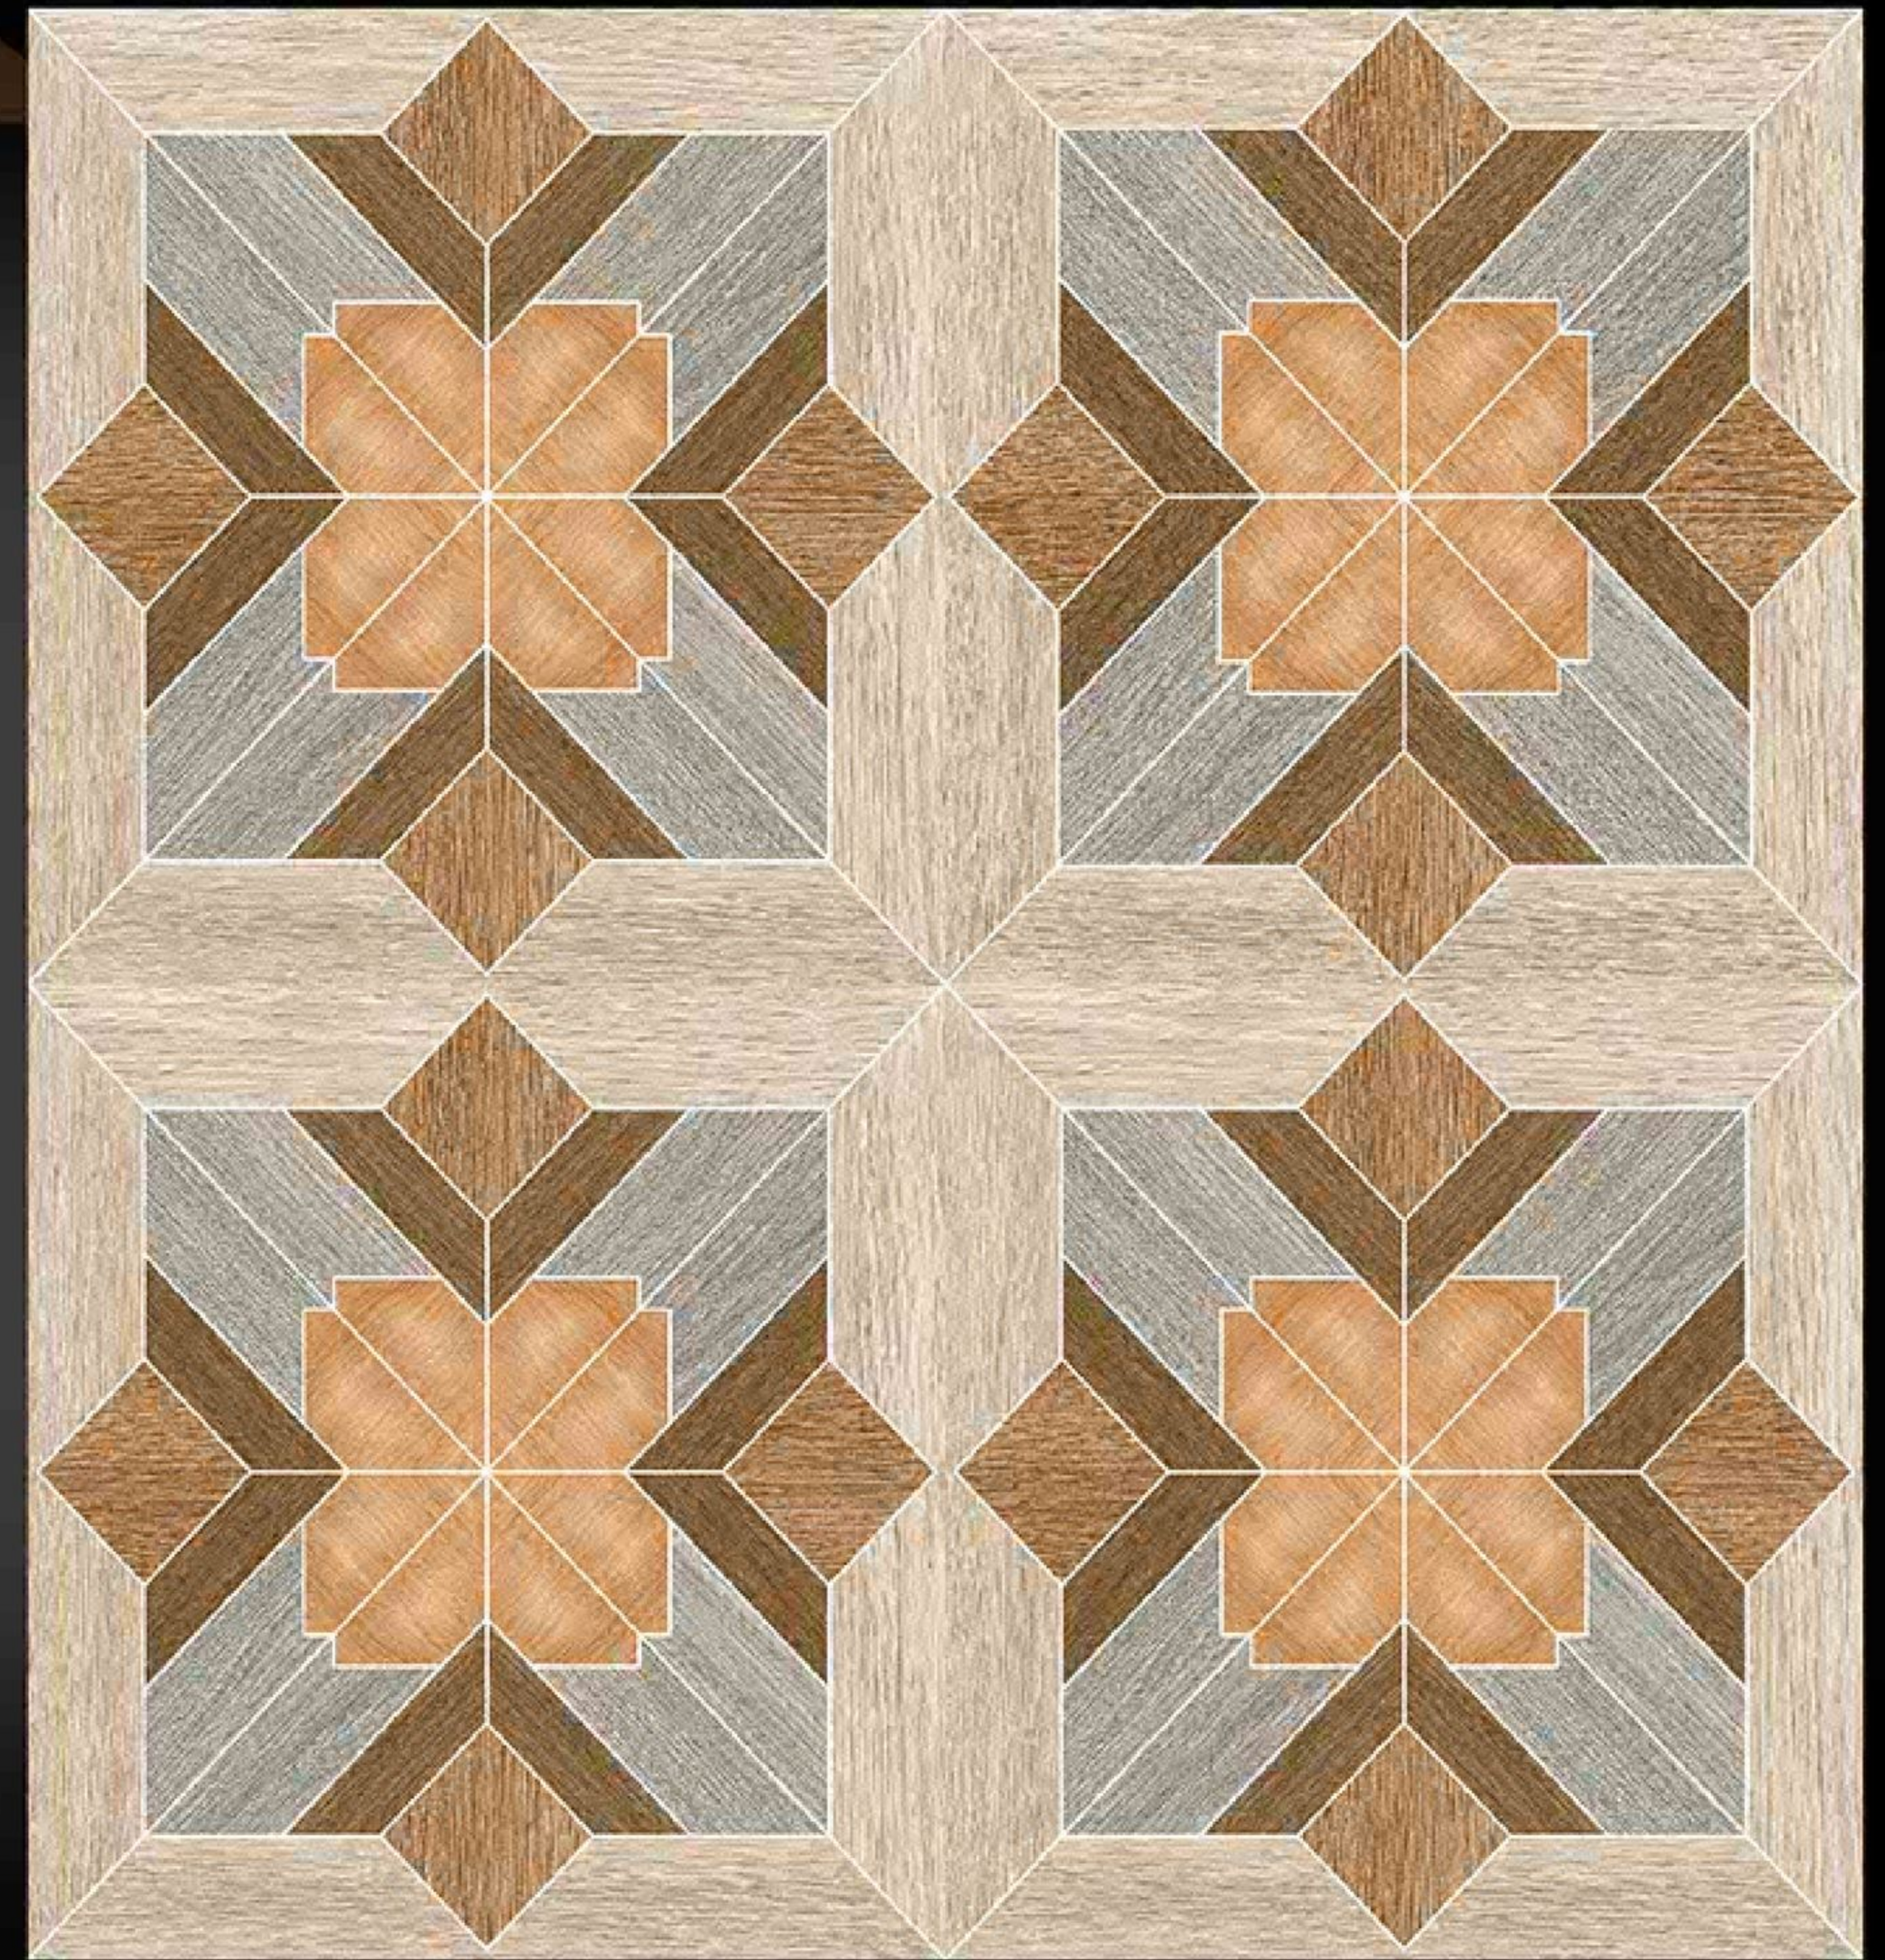

300 X 300 mm

matt series

PLAIN

1066