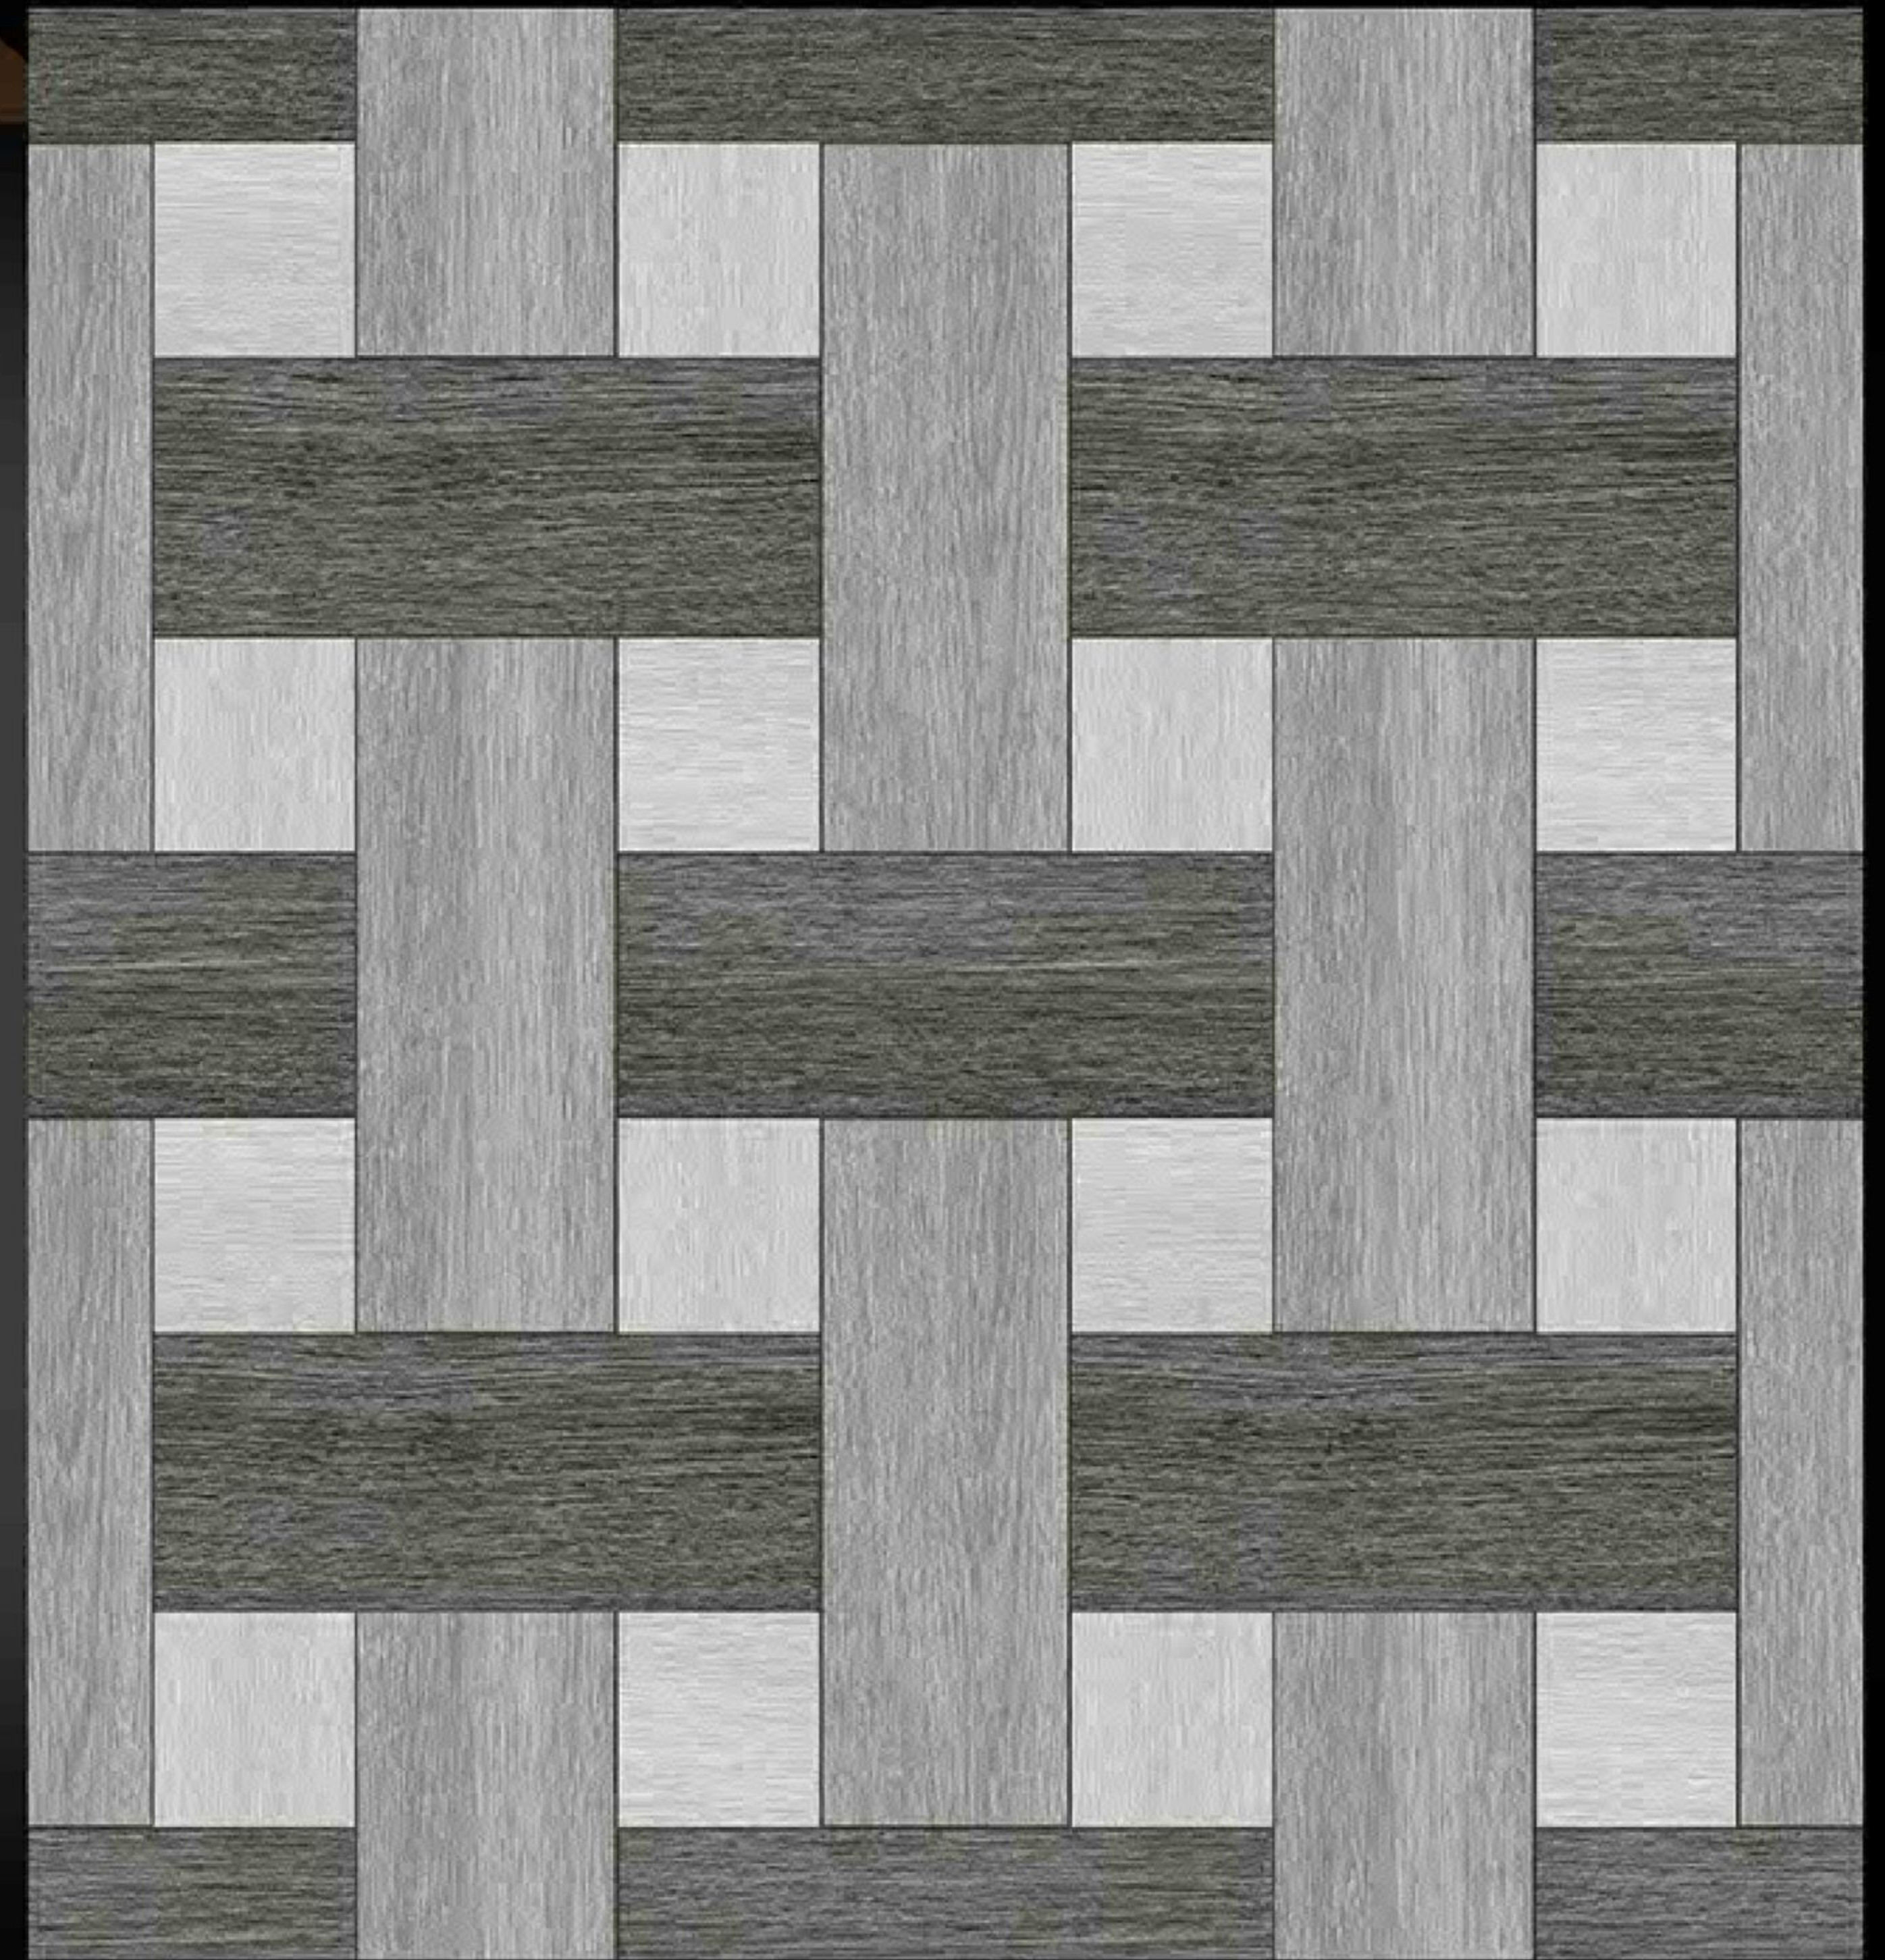

300 X 300 mm

matt series

PLAIN

1068