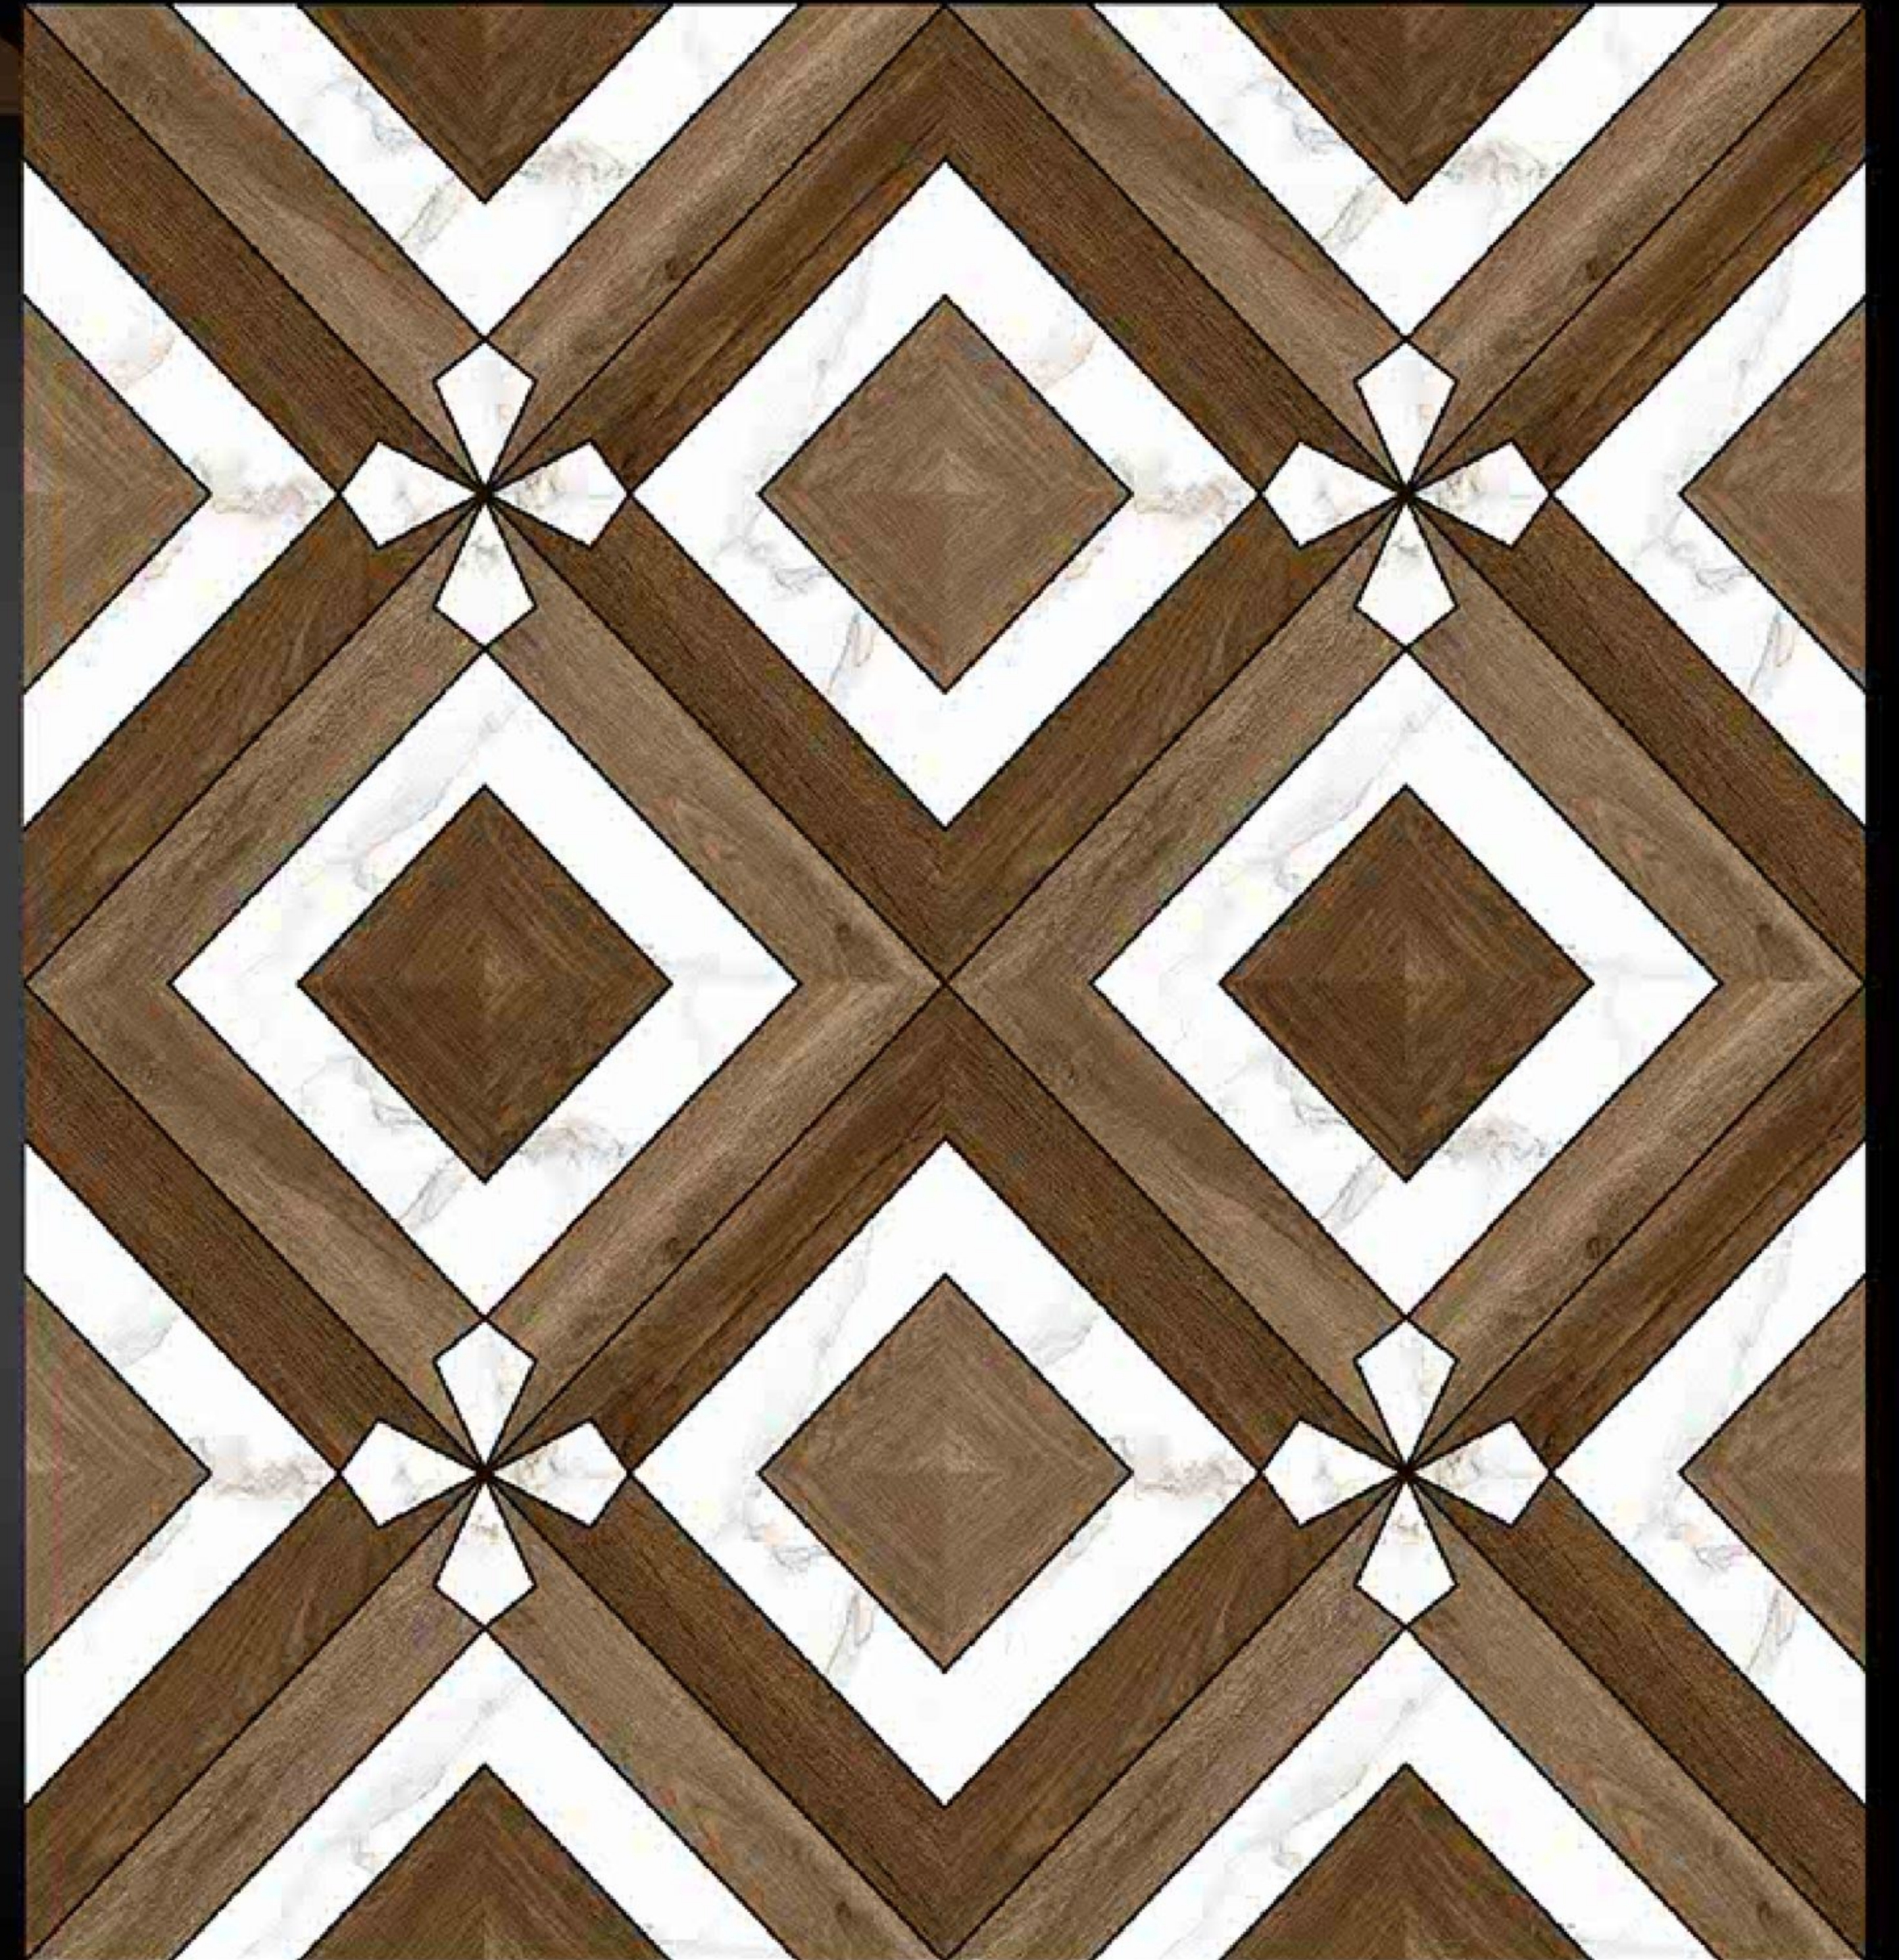

300 X 300 mm

matt series

PLAIN

10016