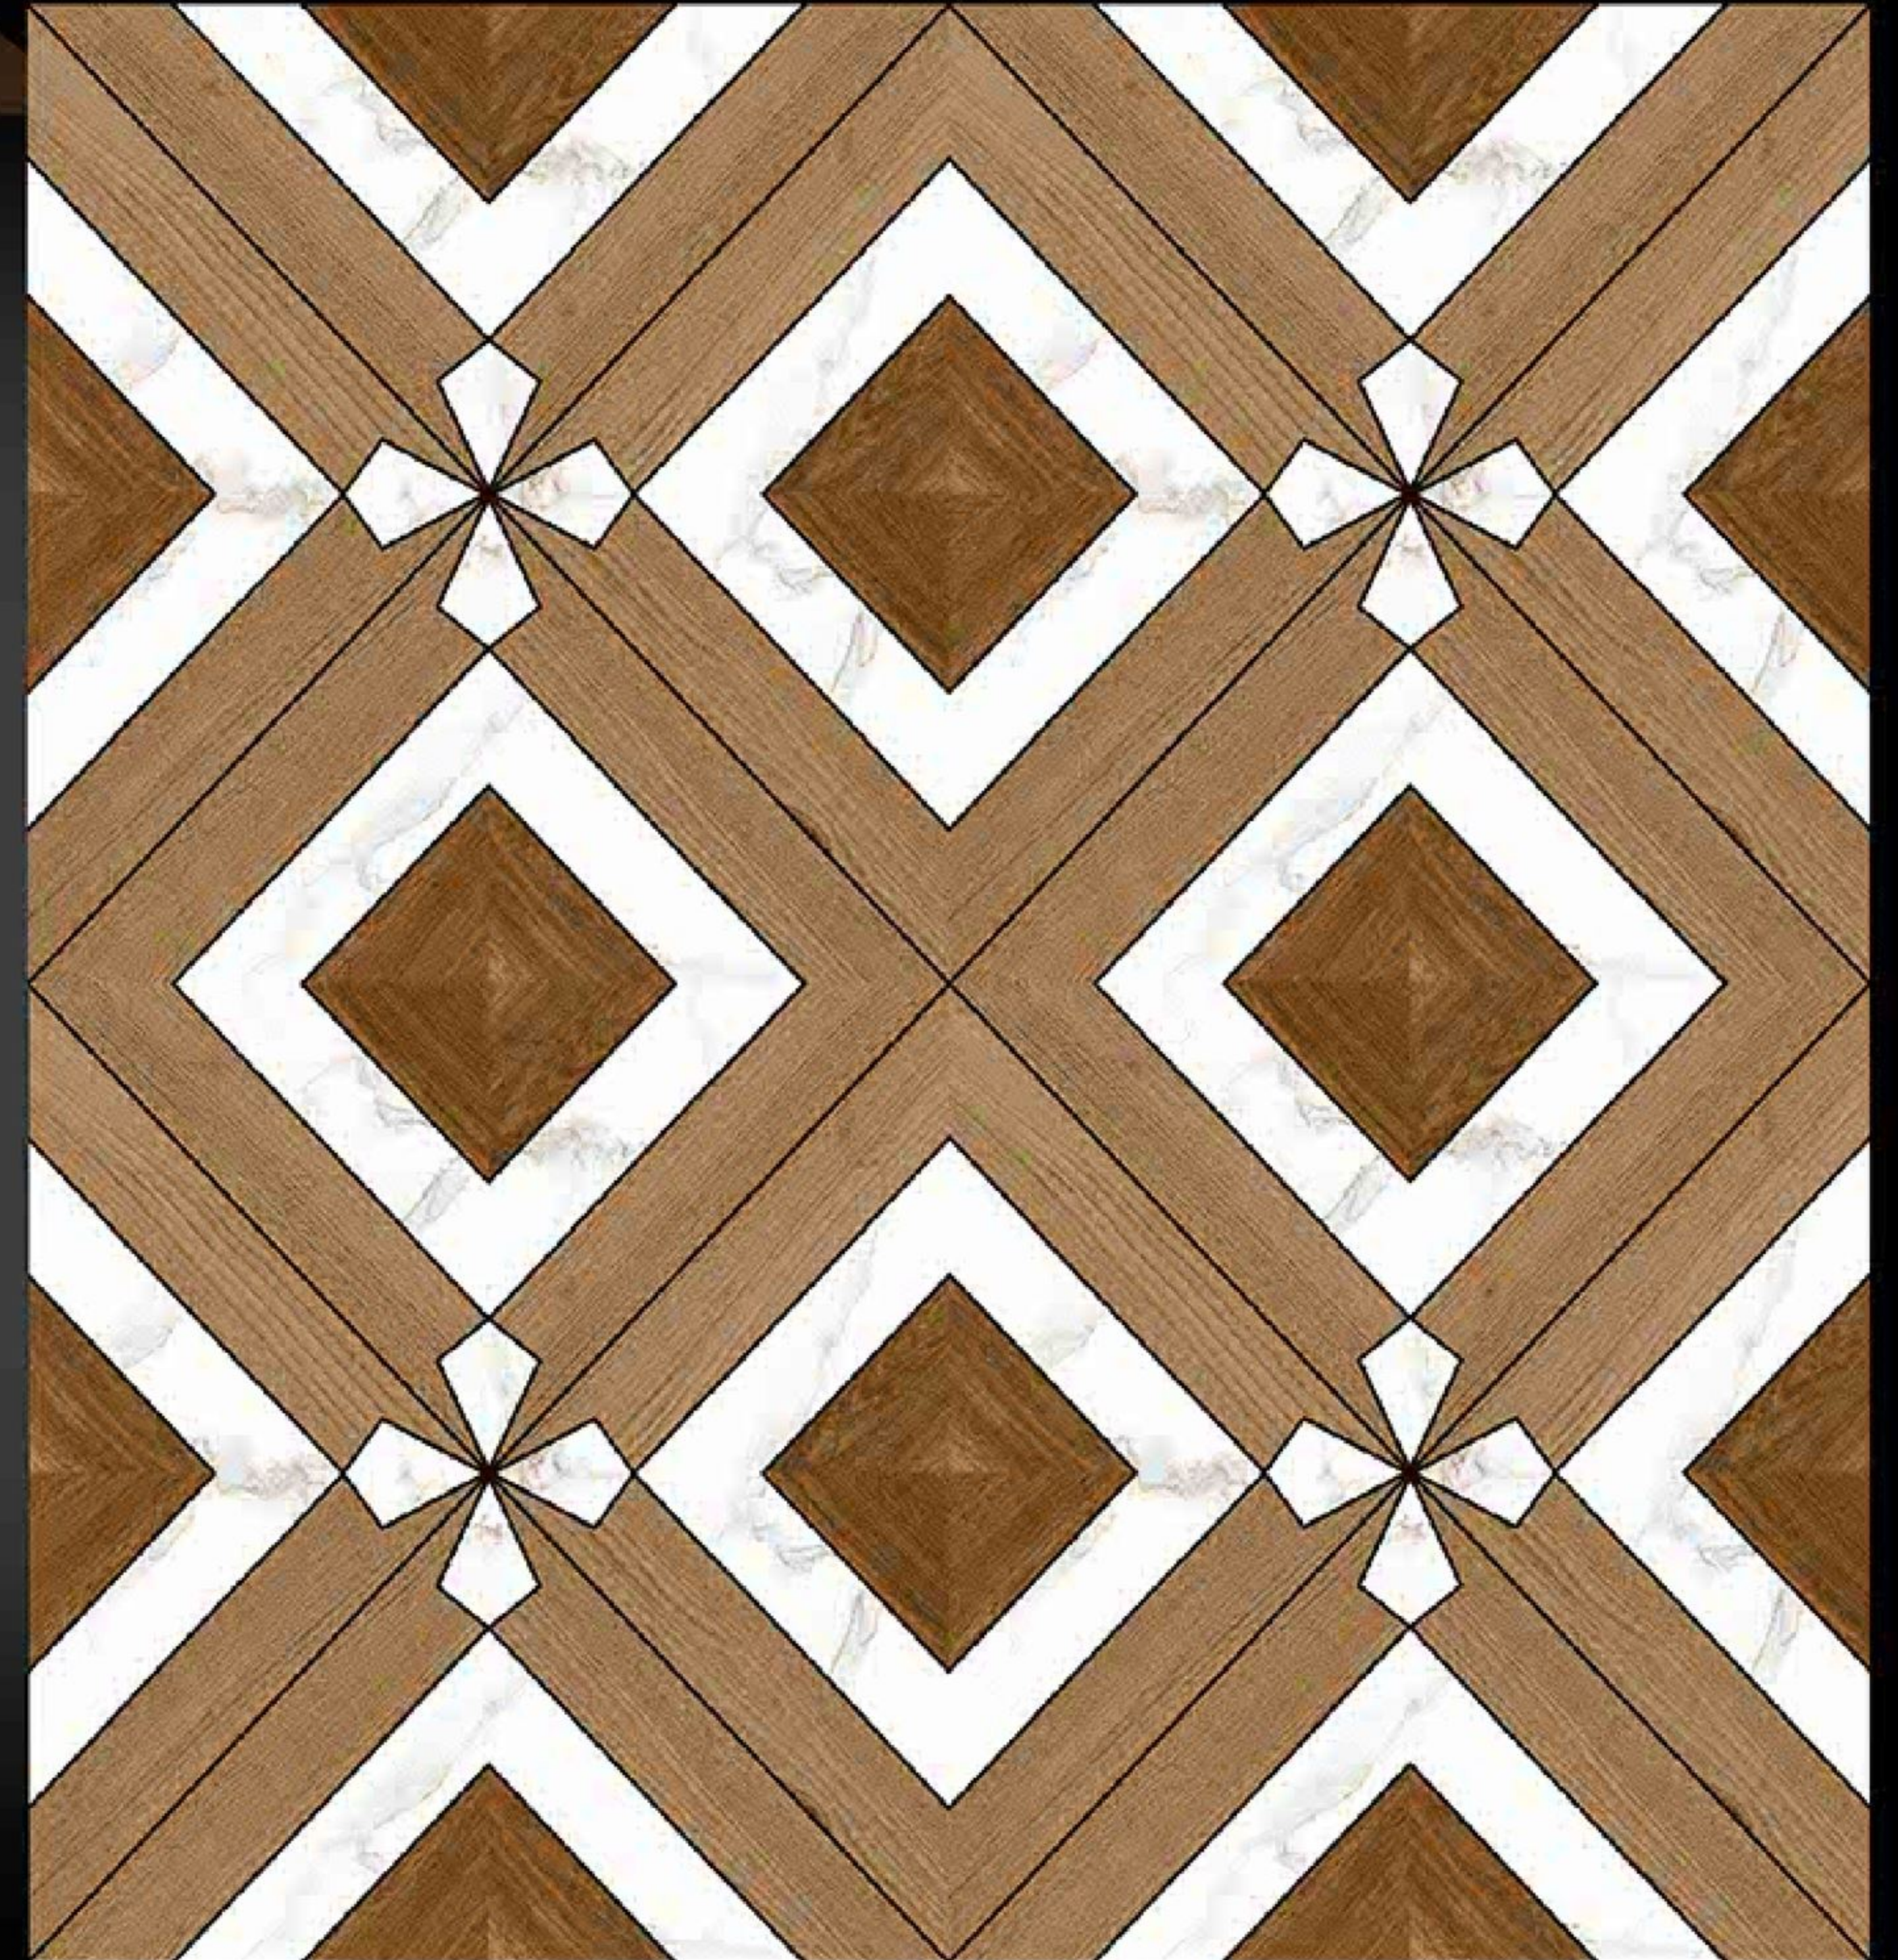

300 X 300 mm

matt series

PLAIN

Worldwave
International