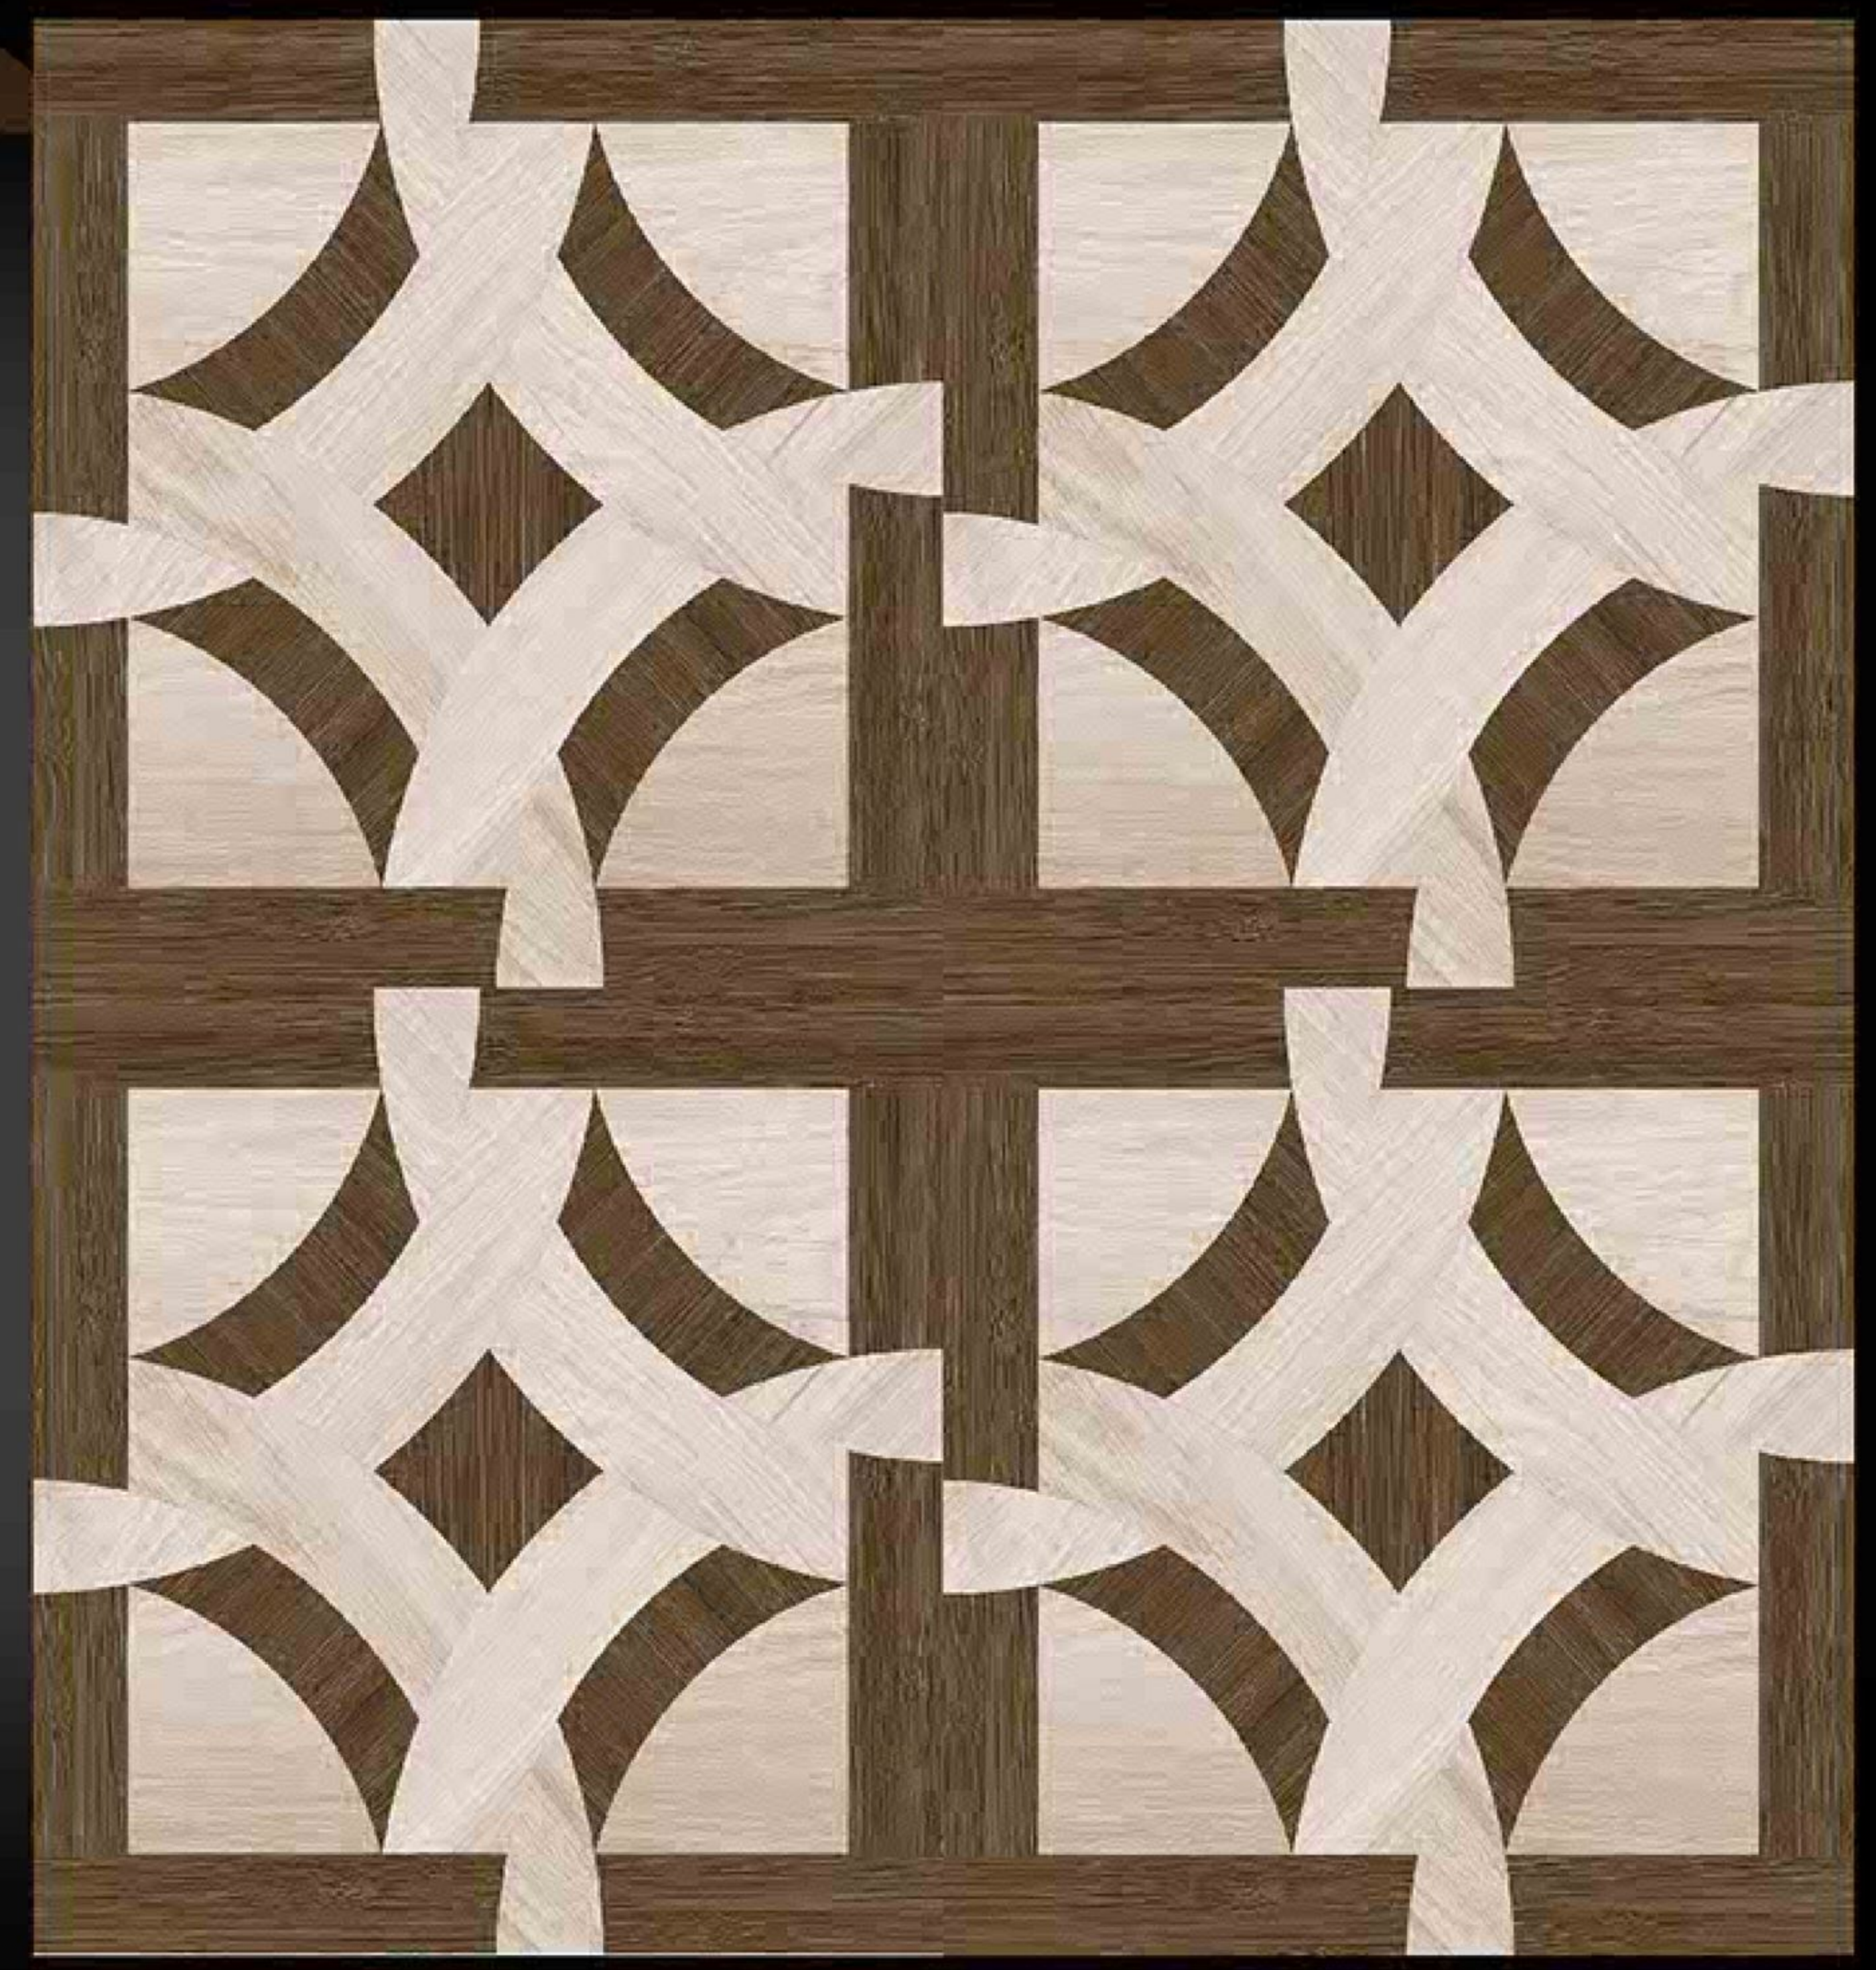

300 X 300 mm

matt series

PLAIN

1086