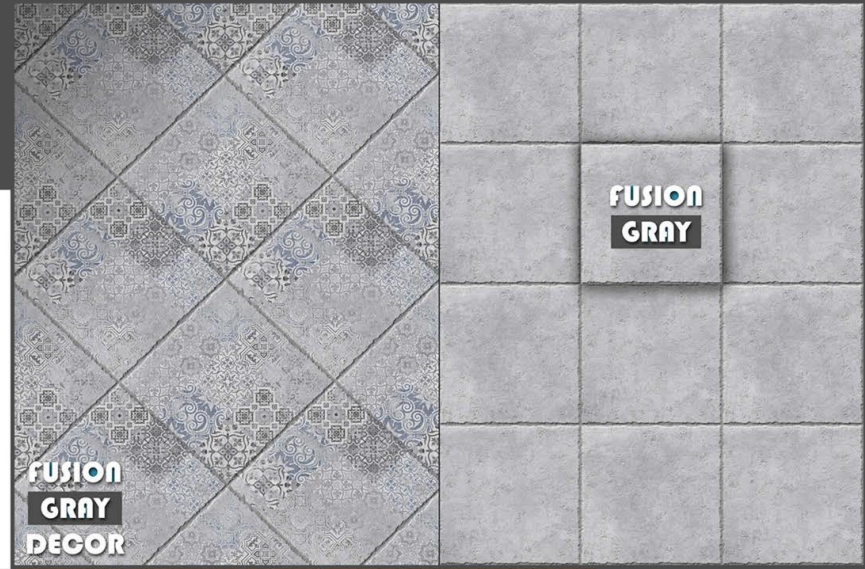

300
X
300

Parking

INDEX