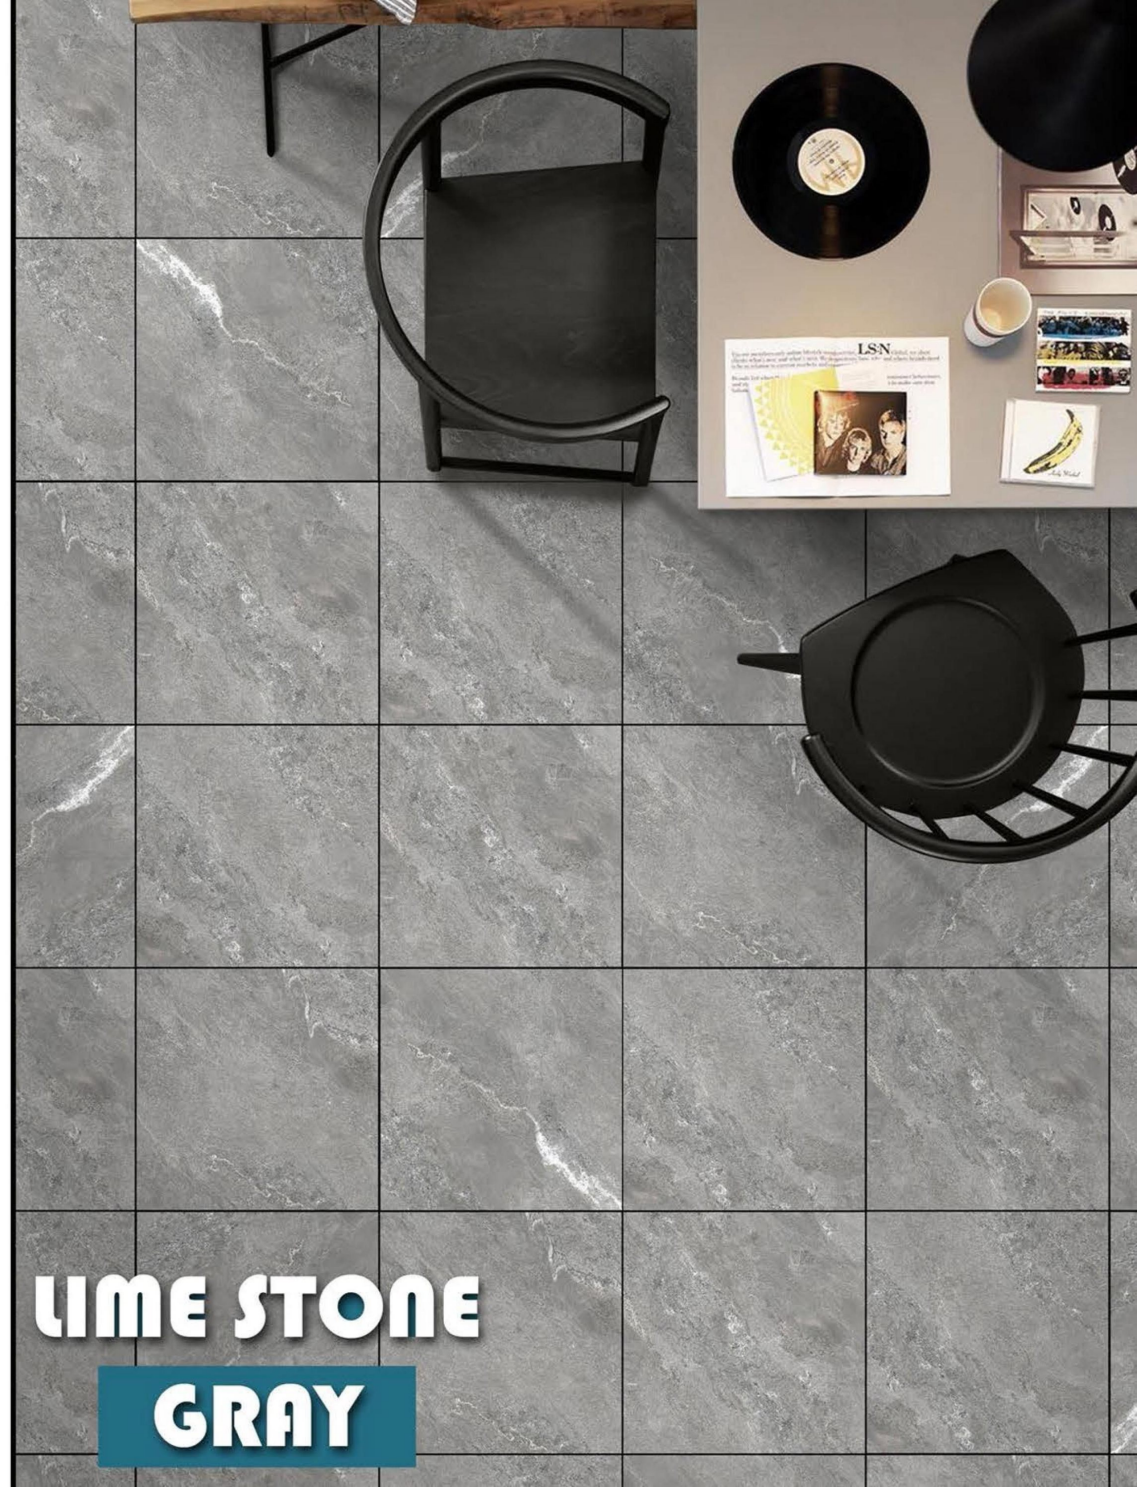

LIME STONE
GRAY