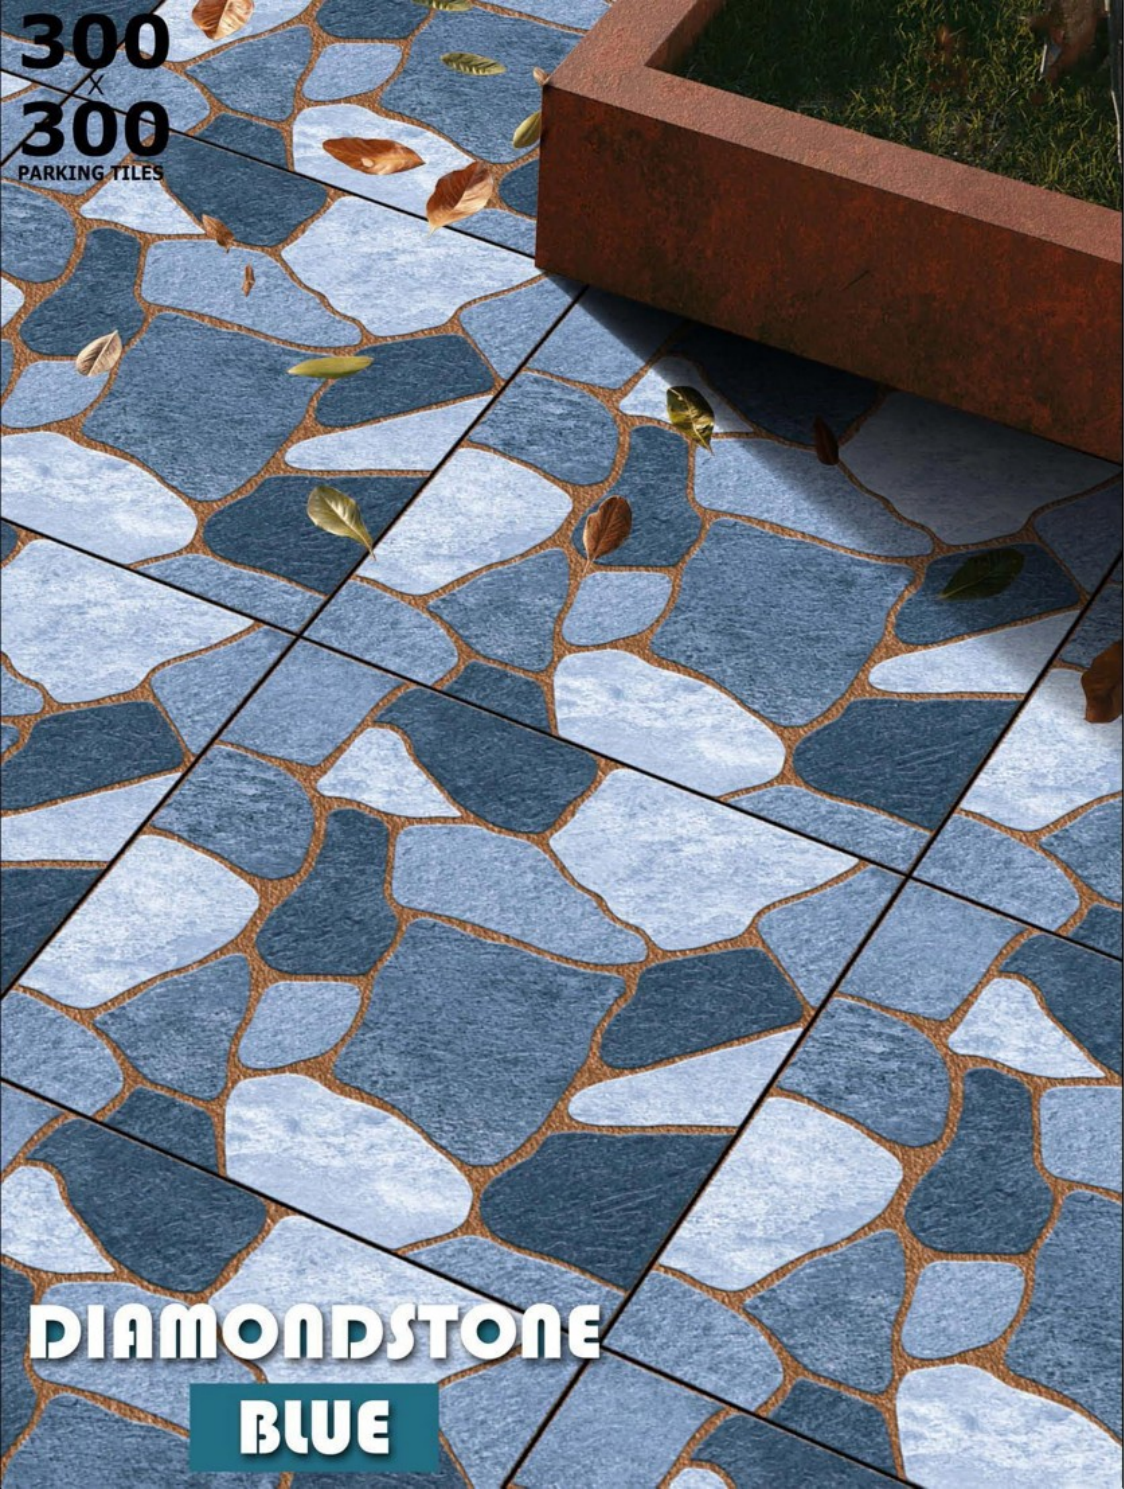

300
x
300
PARKING TILES

DIAMONDSTONE
BLUE