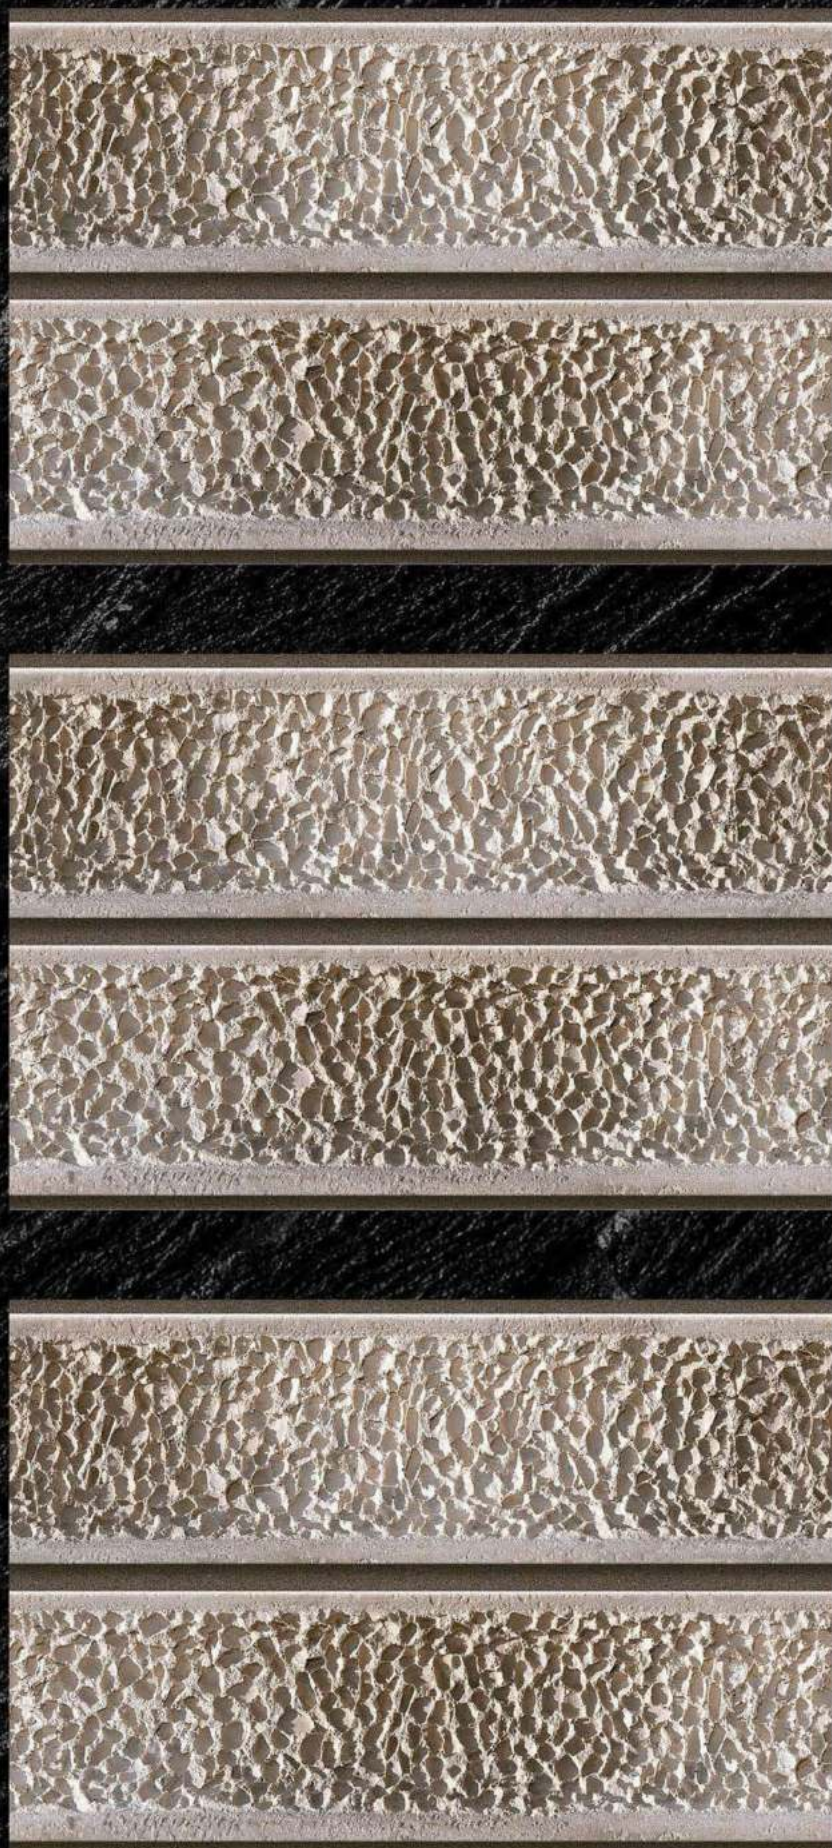

GLOSSY

Collection

300 x 450 mm
DIGITAL WALL TILES

EL-7021