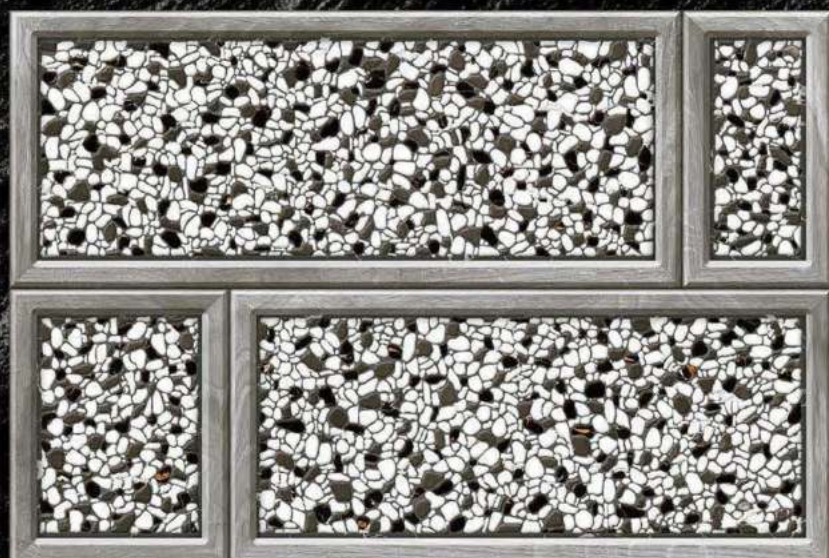

GLOSSY

Collection

300 x 450 mm
DIGITAL WALL TILES

EL-7008