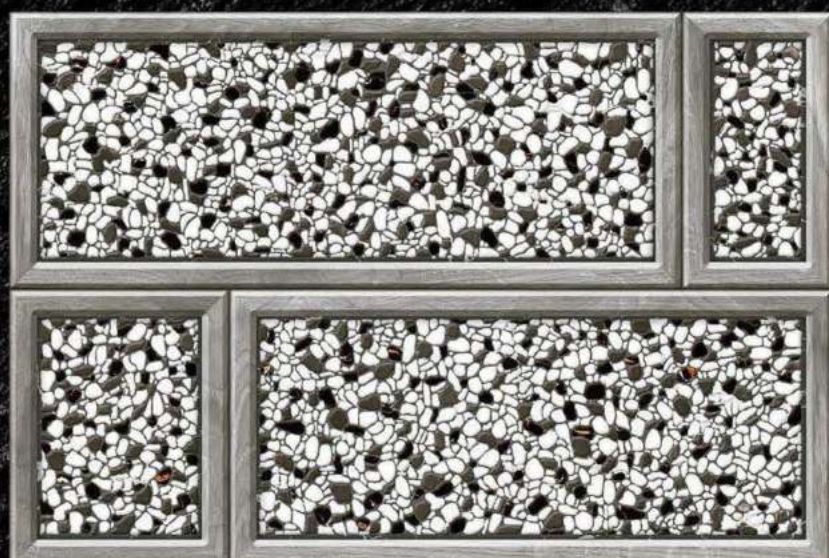

GLOSSY

Collection

300 x 450 mm
DIGITAL WALL TILES

EL-7008