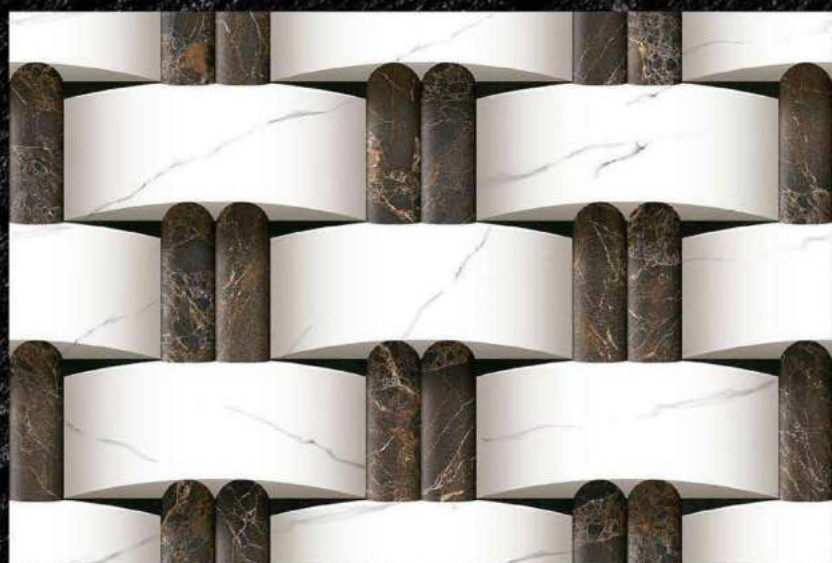

GLOSSY

Collection

300 x 450 mm
DIGITAL WALL TILES

EL-7023