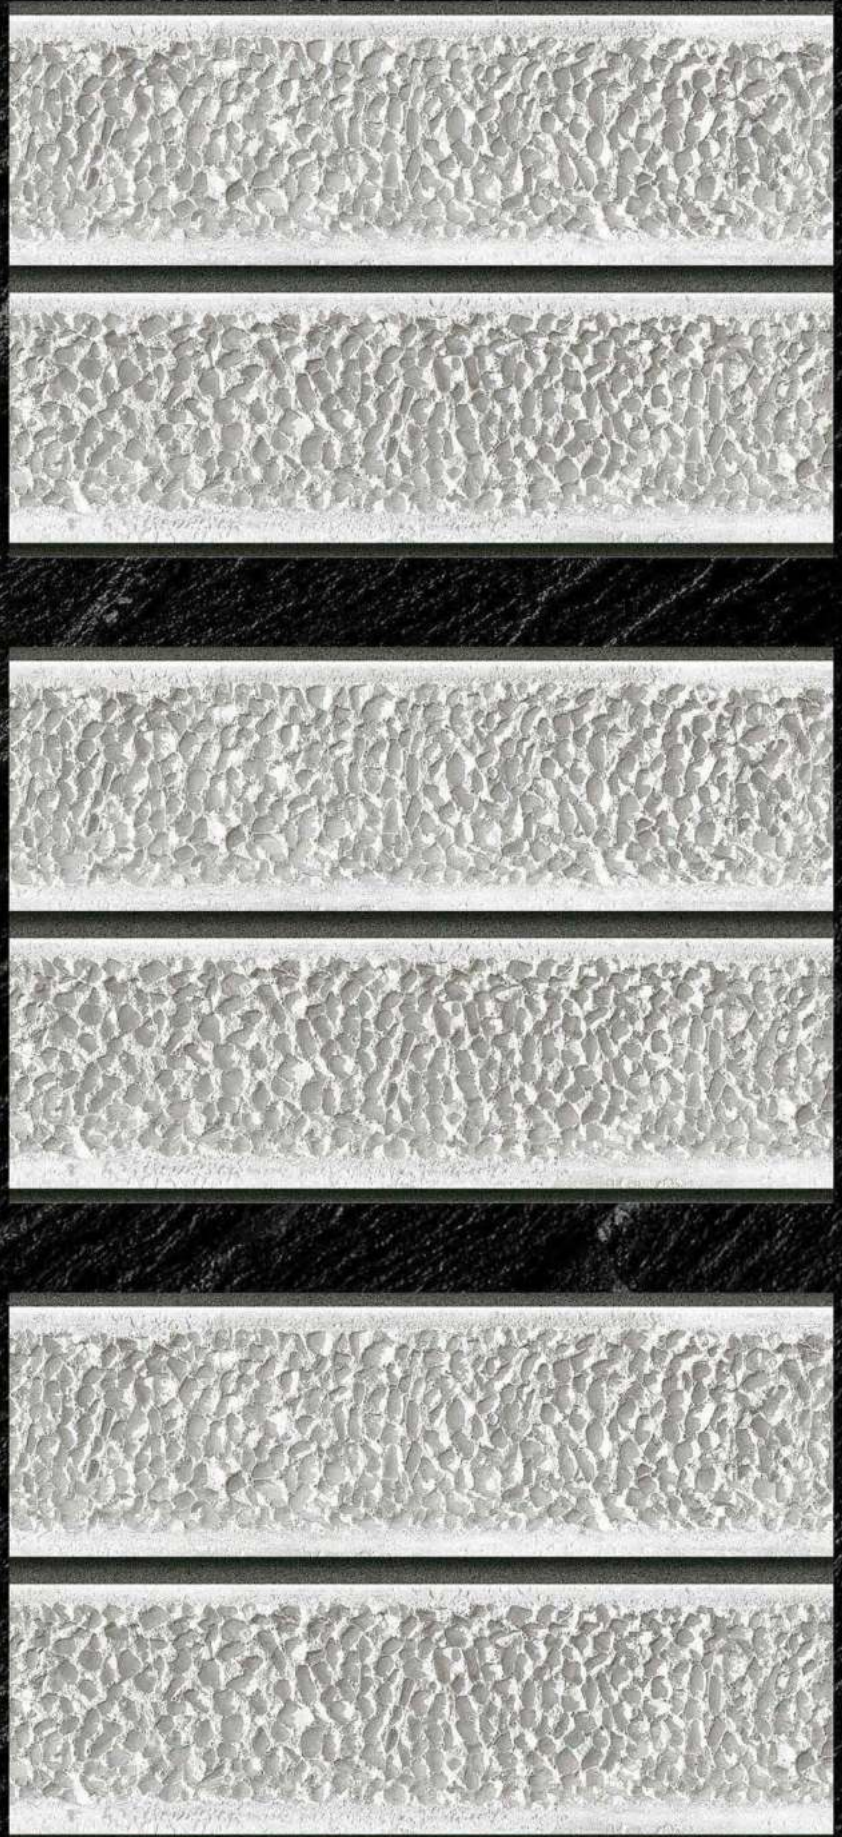

GLOSSY

Collection

300 x 450 mm
DIGITAL WALL TILES

EL-7004