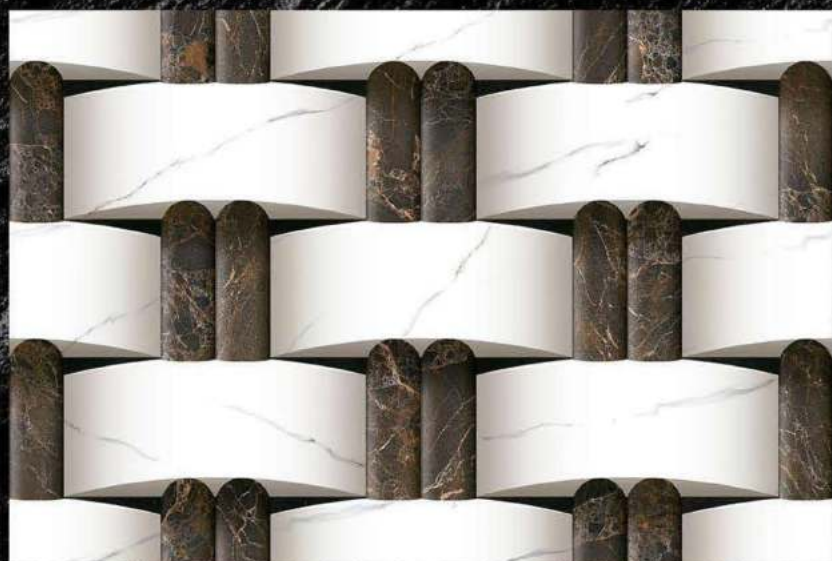

GLOSSY

Collection

300 x 450 mm
DIGITAL WALL TILES

EL-7023