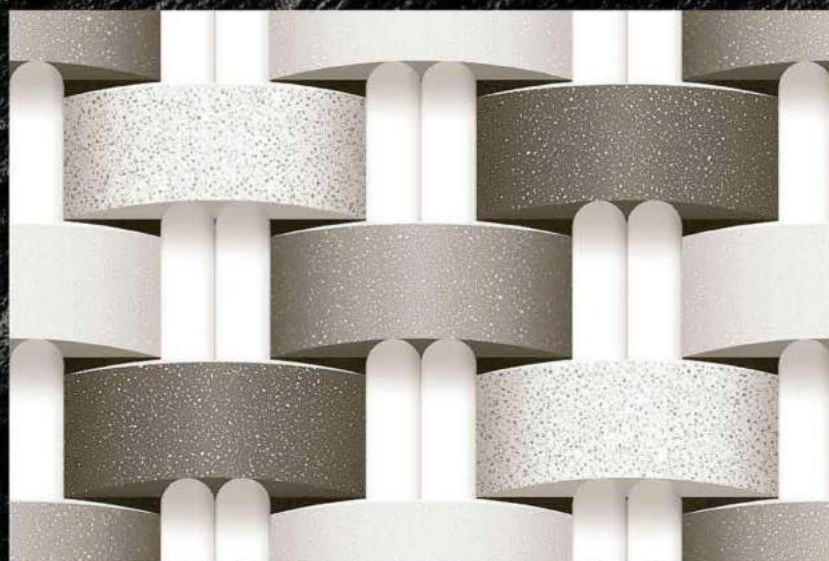

# GLOSSY

*Collection*

**300 x 450 mm**

DIGITAL WALL TILES

EL-7046

A.C. BROODYK - HISTORY OF AN ARTIST  
Richard Avedon  
Amore e D...

**GLOSSY**  
*Collection*  
**300 x 450 mm**  
DIGITAL WALL TILES

EL-7048