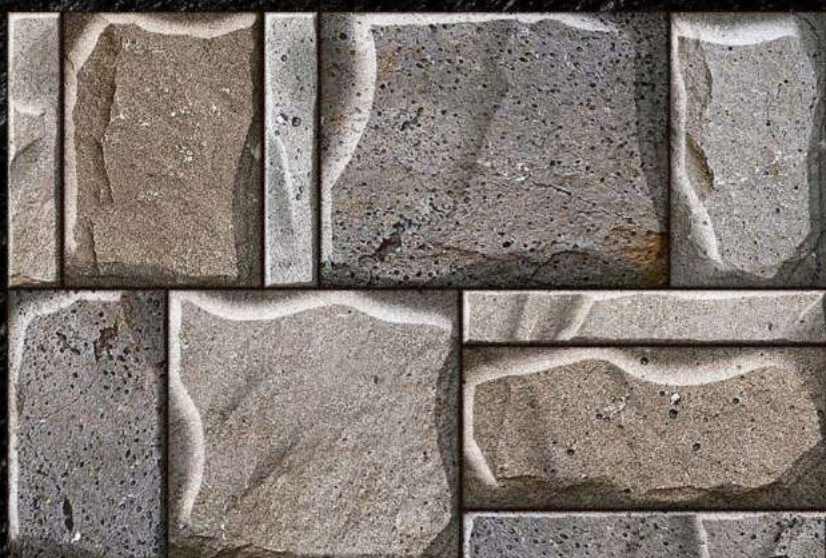

# GLOSSY

*Collection*

**300 x 450 mm**

DIGITAL WALL TILES

EL-7031

Worldwave  
International

**GLOSSY**  
*Collection*

**300 x 450 mm**  
DIGITAL WALL TILES