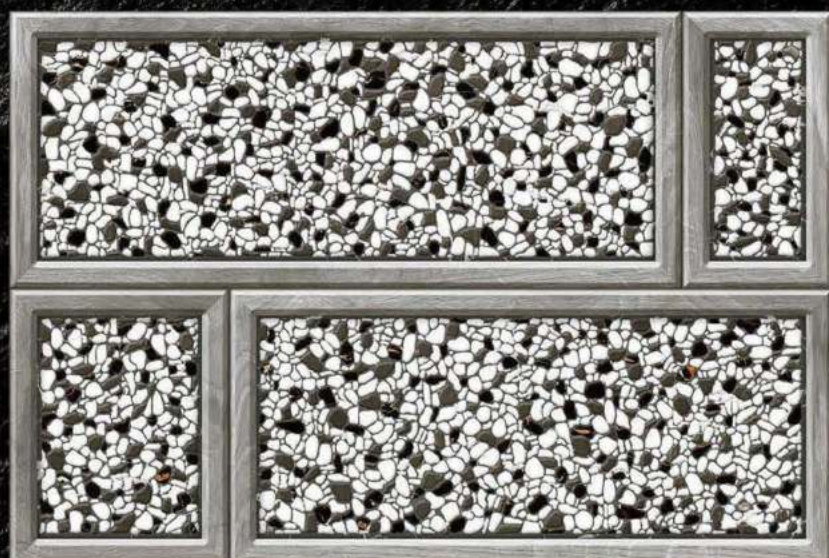

GLOSSY

Collection

300 x 450 mm
DIGITAL WALL TILES

EL-7008