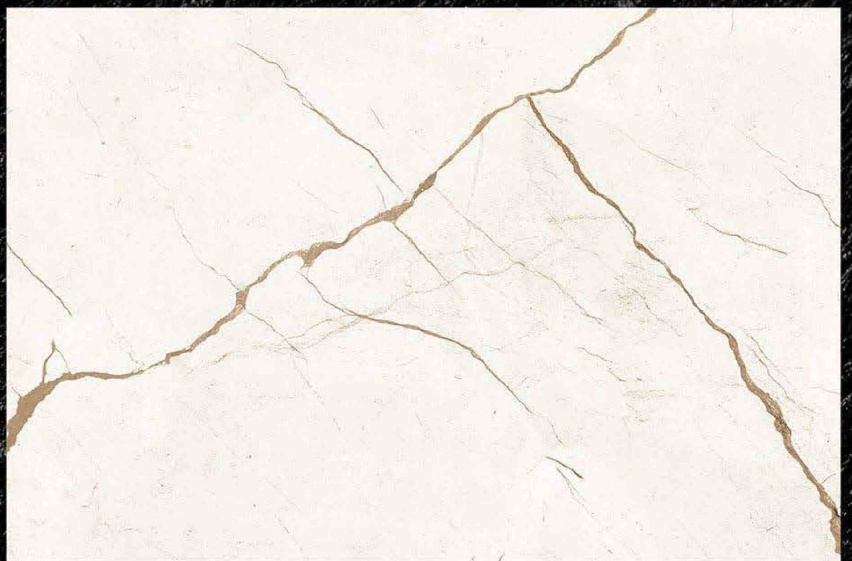

300x450 mm

Resistance to uv rays | Resistance to satin | Resistance to frost | Resistance to chemical

1051-L

1051-HL-1

1051-L

GLOSSY
Collection

300 x 450 mm
DIGITAL WALL TILES

1052-L