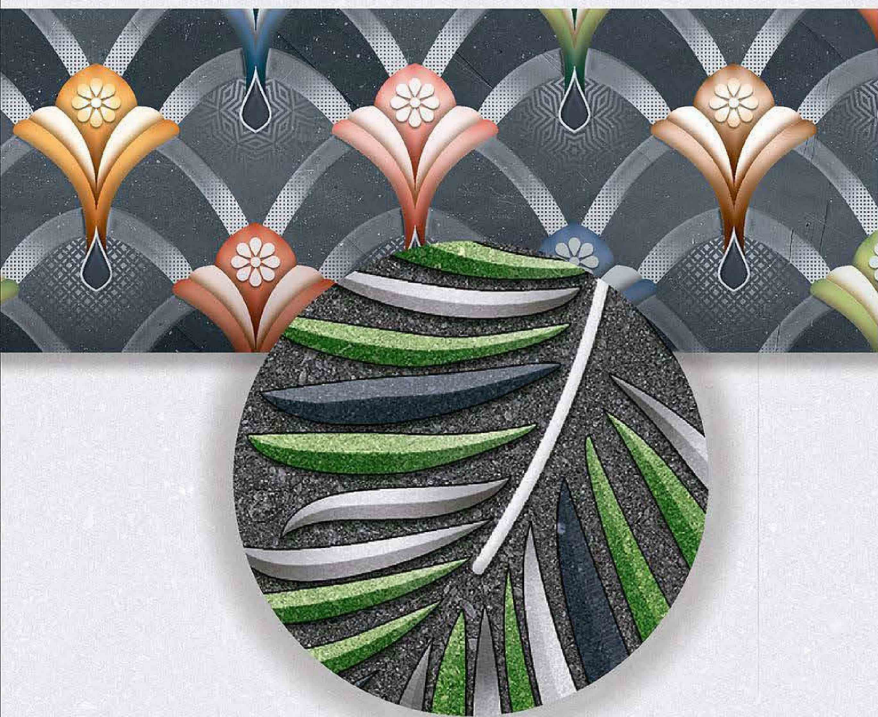

COLLECTION-2021

GLOSSY
Collection

inspired by
innovation

ceramic is one of the premium ceramic industries with products conspicuous for their elegance and sophistication, based on cutting edge technology and modern design. A brand with a forward looking philosophy and strong emphasis on innovation and design. We build on our experience as manufacturers and keen interest in progress, redefining ourselves to keep up with the times. with products more versatile than ever before thanks to our new formats, finishes and textures, we aspire to create exquisitely desirable products truly distinctive from all the rest.

DESIGN IS THINKING MADE

visual

GLOSSY
collection

more and more craftsmanship faded in time,
we want to make it available to our customer.
The decorative ceramic from follow the tradition of
craftsmanship offering a wide range of 300x450 mm
digital wall tiles with glossy finish an exceptional designs.