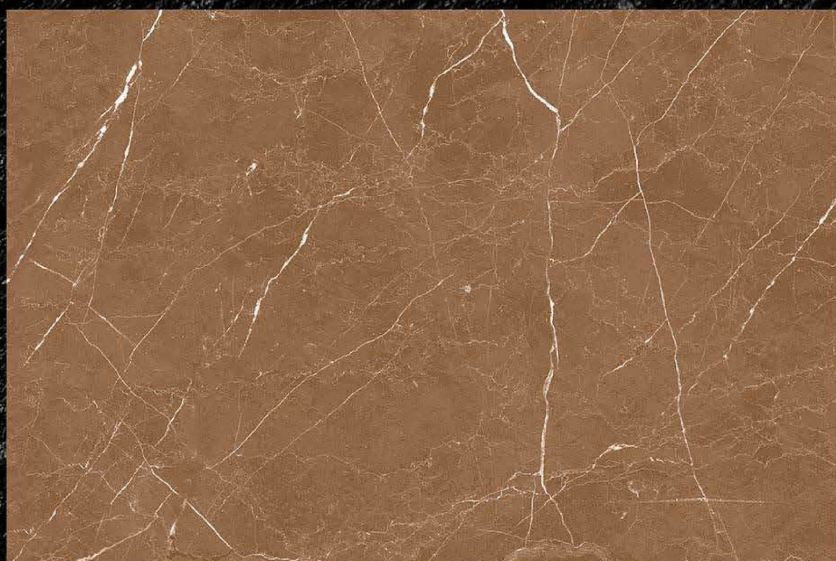

GLOSSY
Collection

300 x 450 mm
DIGITAL WALL TILES

1052-D