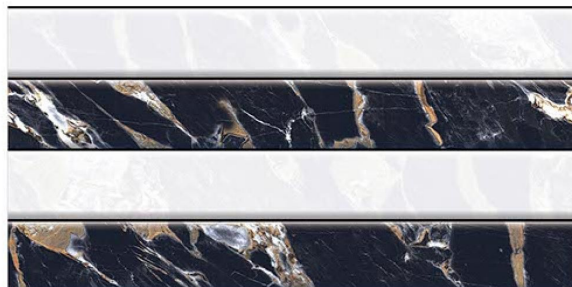

Bathroom

Kitchen

Livingroom

FINISH

300x600mm  
WALL TILES

1369 L

1369 HL1

1369 HL2