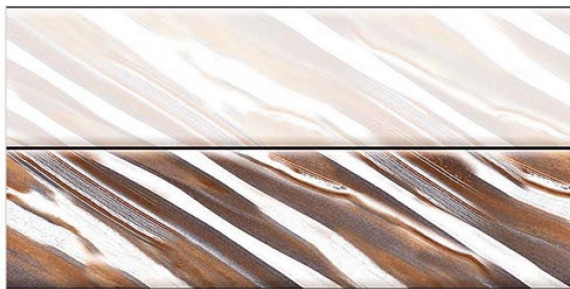

1365 HL2

Bedroom

Bathroom

Kitchen

Livingroom

GL
OS
SY

FINISH

300x600mm
WALL TILES