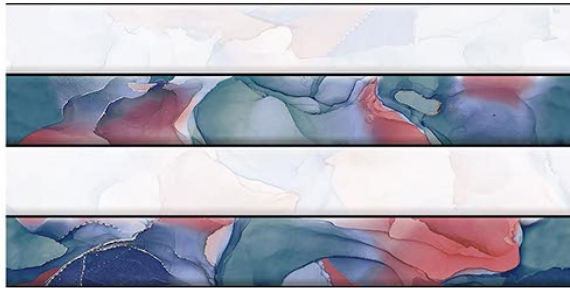

# GLOSSY IO

The glossy finish wall tiles by add to the beauty of the walls with their illustrious shine and smooth texture.

Designs  
that  
add  
value to  
wall  
decor

1344 L

1344 HL1

1344 HL2

1344 D

Bedroom