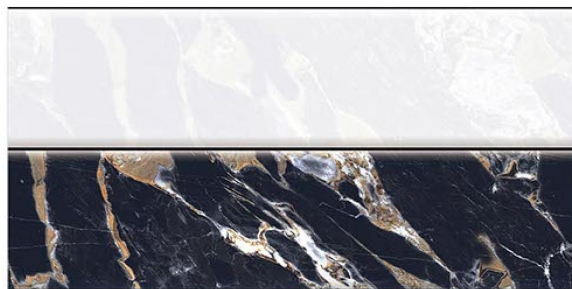

Bathroom

Kitchen

Livingroom

FINISH

300x600mm  
WALL TILES

1369 L

1369 HL1

1369 HL2