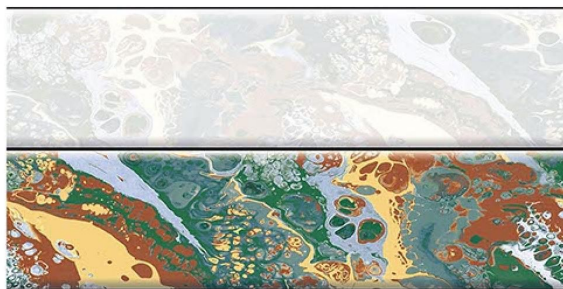

1353 HL2

Bedroom

Bathroom

Kitchen

Livingroom

**GL
OS
SY**

FINISH

300x600mm
WALL TILES