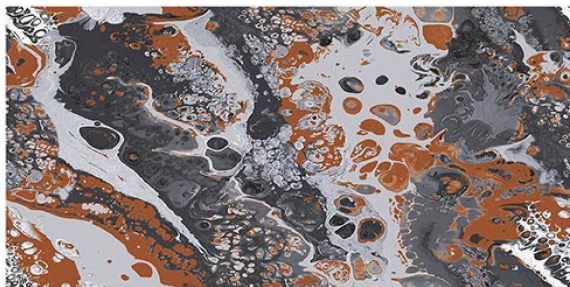

1354 D

Bedroom

Bathroom

Kitchen

Livingroom

**GL
OS
SY**

FINISH

300x600mm
WALL TILES