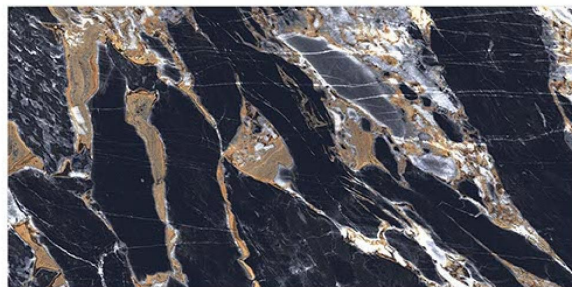

Bathroom

Kitchen

Livingroom

FINISH

300x600mm  
WALL TILES

1369 L

1369 HL1

1369 HL2