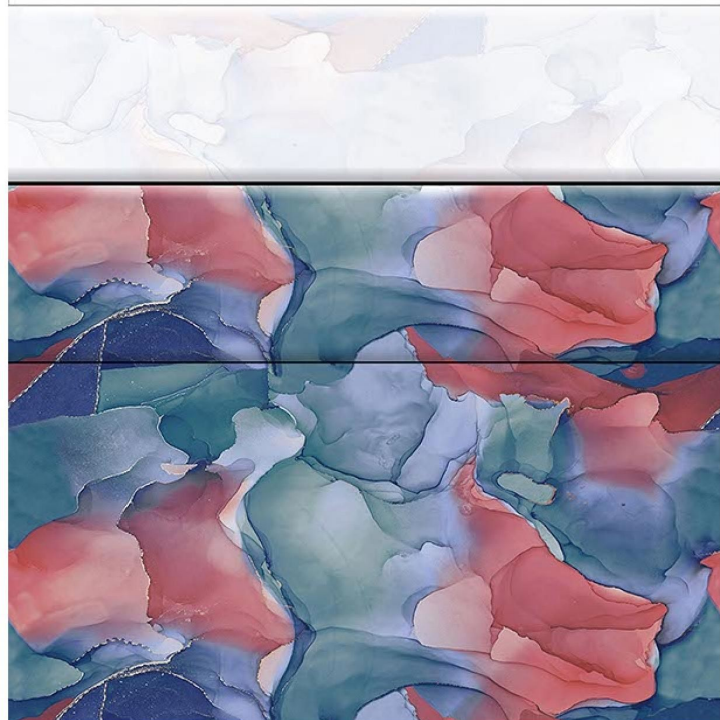

The result of this is a variety of textured ceramic tiles comes in size 30x60 cm and 30x90cm, for the customer to choose from: Glossy, Reactive & Glue, Matt, Glazed Metallic Colour, Highlighter, Plain Colors, Elevation, Poster Tiles for the applications like Wall Tiles, Elevation Tiles, Kitchen Tiles, Bathroom Tiles, Mosaic Tiles, Stone Tiles