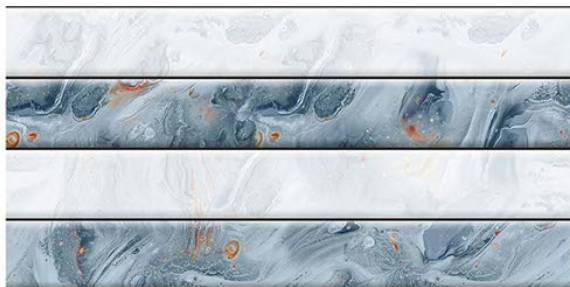

FINISH

300x600mm  
WALL TILES

1373 L

1373 HL1

1373 HL2

1373 D

1374 L

1374 HL1