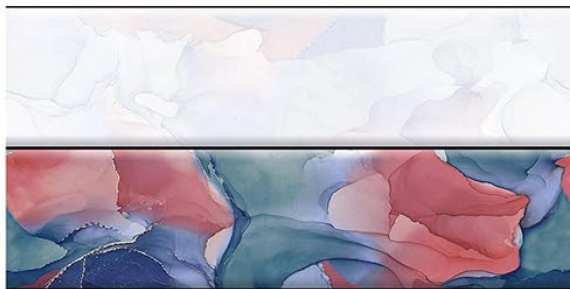

# GLOSSY IO

The glossy finish wall tiles by add to the beauty of the walls with their illustrious shine and smooth texture.

Designs  
that  
add  
value to  
wall  
decor

1344 L

1344 HL1

1344 HL2

1344 D

Bedroom