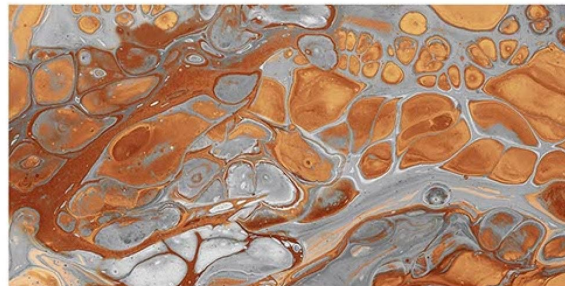

1372 D

Bedroom

Bathroom

Kitchen

Livingroom

FINISH

300x600mm
WALL TILES