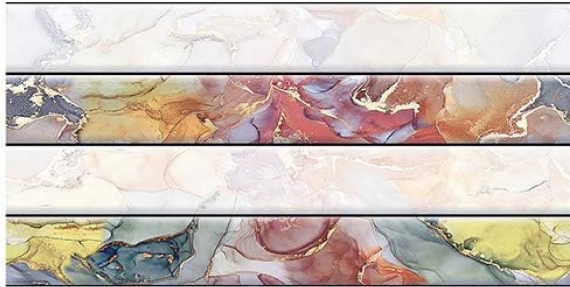

1346 HL1

Bedroom

Bathroom

Kitchen

Livingroom

FINISH

300x600mm
WALL TILES