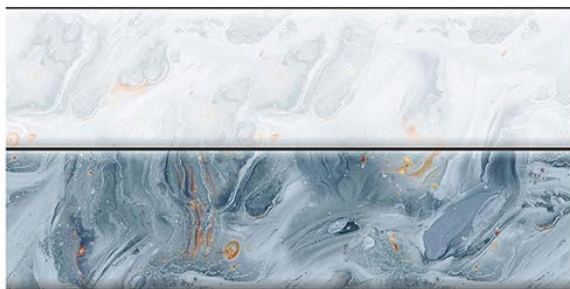

FINISH

300x600mm  
WALL TILES

1373 L

1373 HL1

1373 HL2

1373 D

1374 L

1374 HL1