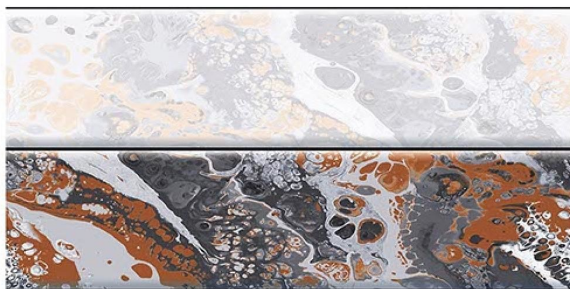

Livingroom

**GL  
OS  
SY**

FINISH

300x600mm  
WALL TILES

1354 L

1354 HL1

1354 HL2

1354 D