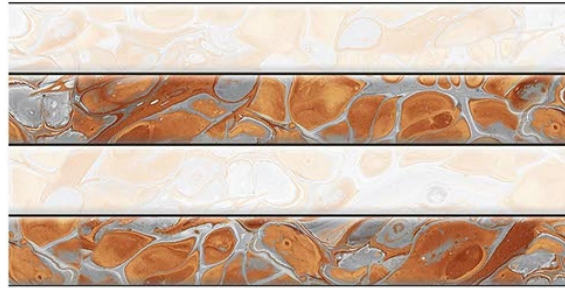

1372 HL1

Bedroom

Bathroom

Kitchen

Livingroom

FINISH

300x600mm
WALL TILES