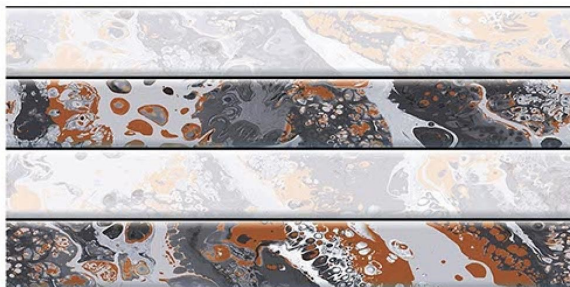

1354 HL1

Bedroom

Bathroom

Kitchen

Livingroom

**GL
OS
SY**

FINISH

300x600mm
WALL TILES