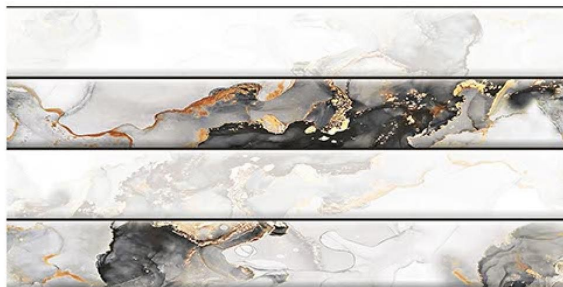

FINISH

300x600mm  
WALL TILES

1373 L

1373 HL1

1373 HL2

1373 D

1374 L

1374 HL1