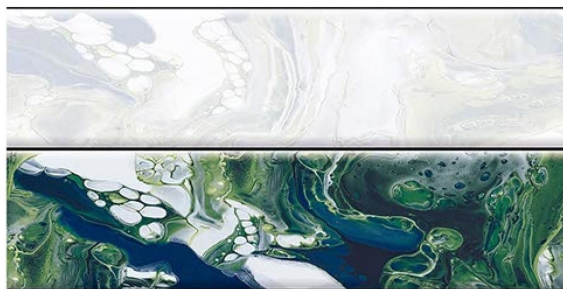

1355 HL2

Bedroom

Bathroom

Kitchen

Livingroom

**GL
OS
SY**

FINISH

300x600mm
WALL TILES