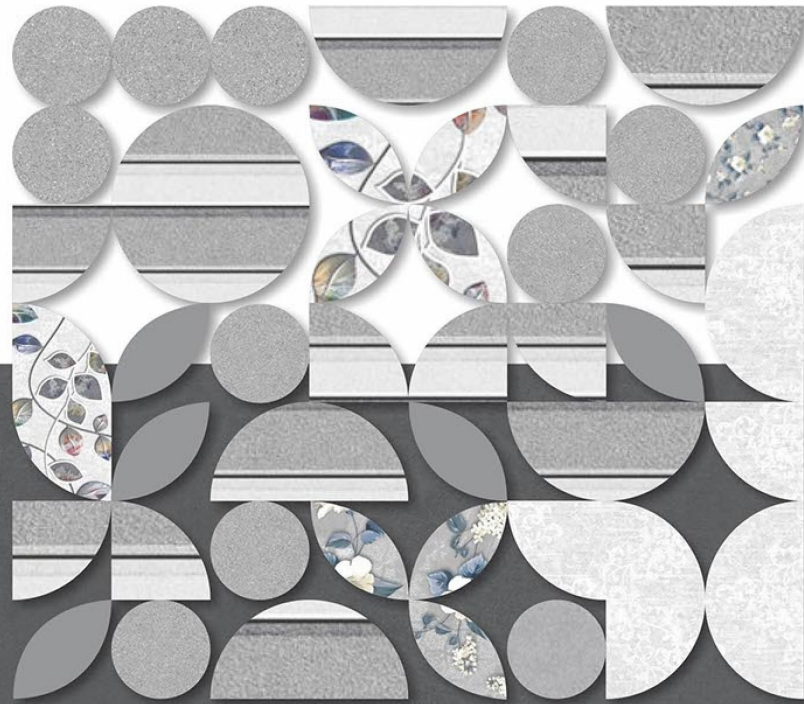

300x600mm  
WALL TILES

create  
your  
**Modern**  
dream

the *Art* of excellence

ABOUT US IO

Ceramics believe that every product is just as unique as God's creation. They have not only put in their sweat into creating world-class products but have also dedicated their minds and hearts. To create products that are truly outstanding, one needs to understand the heart of it. And in this case it's ceramic. has researched every aspect of ceramic as a material in terms of its reaction to light, to climatic conditions, etc Taking it further they have studied in depth the current trends in home décor which includes furniture, furnishing, lighting fixtures, etc., to understand how different textures blend well to create the perfect home interiors.

The result of this is a variety of textured ceramic tiles comes in size 30x60 cm and 30x90cm, for the customer to choose from: Glossy, Reactive & Glue, Matt, Glazed Metallic Colour, Highlighter, Plain Colors, Elevation, Poster Tiles for the applications like Wall Tiles, Elevation Tiles, Kitchen Tiles, Bathroom Tiles, Mosaic Tiles, Stone Tiles