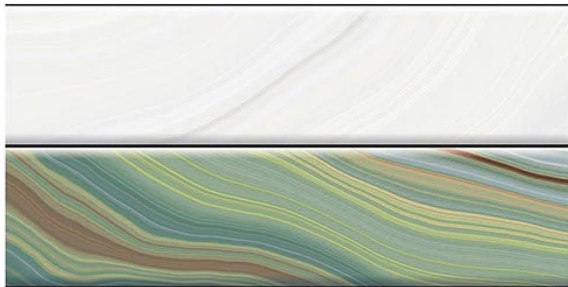

1357 HL 2

Bedroom

Bathroom

Kitchen

Livingroom

FINISH

300x600mm
WALL TILES