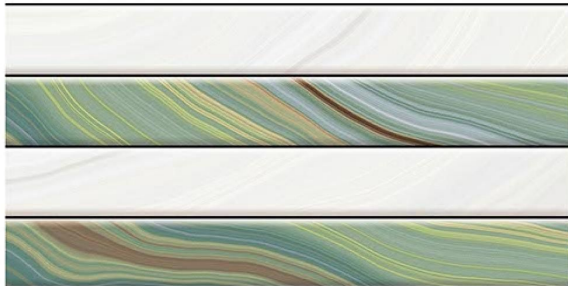

1357 HL 1

Bedroom

Bathroom

Kitchen

Livingroom

FINISH

300x600mm
WALL TILES