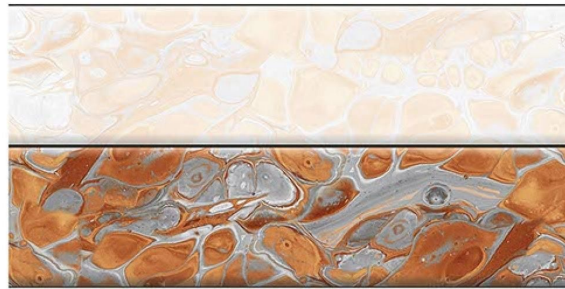

1372 HL2

Bedroom

Bathroom

Kitchen

Livingroom

FINISH

300x600mm
WALL TILES