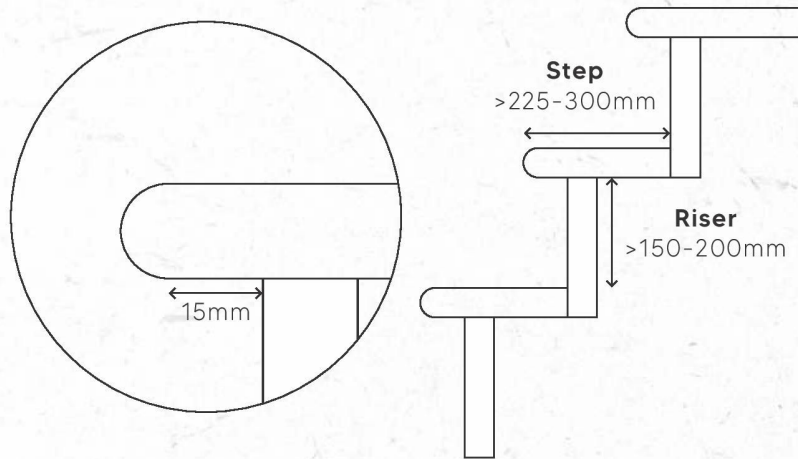

Wall

Floor

STEP

300x1200mm

This punch is specially designed for step & riser tiles. It highlights the edge of the step with its pattern to show the beginning of the step.

Bull Nose Protrusion

The step & riser tiles are created keeping in mind the need to install tiles in stairways or such high spaces. Our step & riser tiles are designed with a bullnose edge to avoid any harm that might occur due to sharp-edged tiles while climbing up or stepping down. These tiles come in 15mm thickness and with an anti-skid surface to provide a comfortable and durable experience.