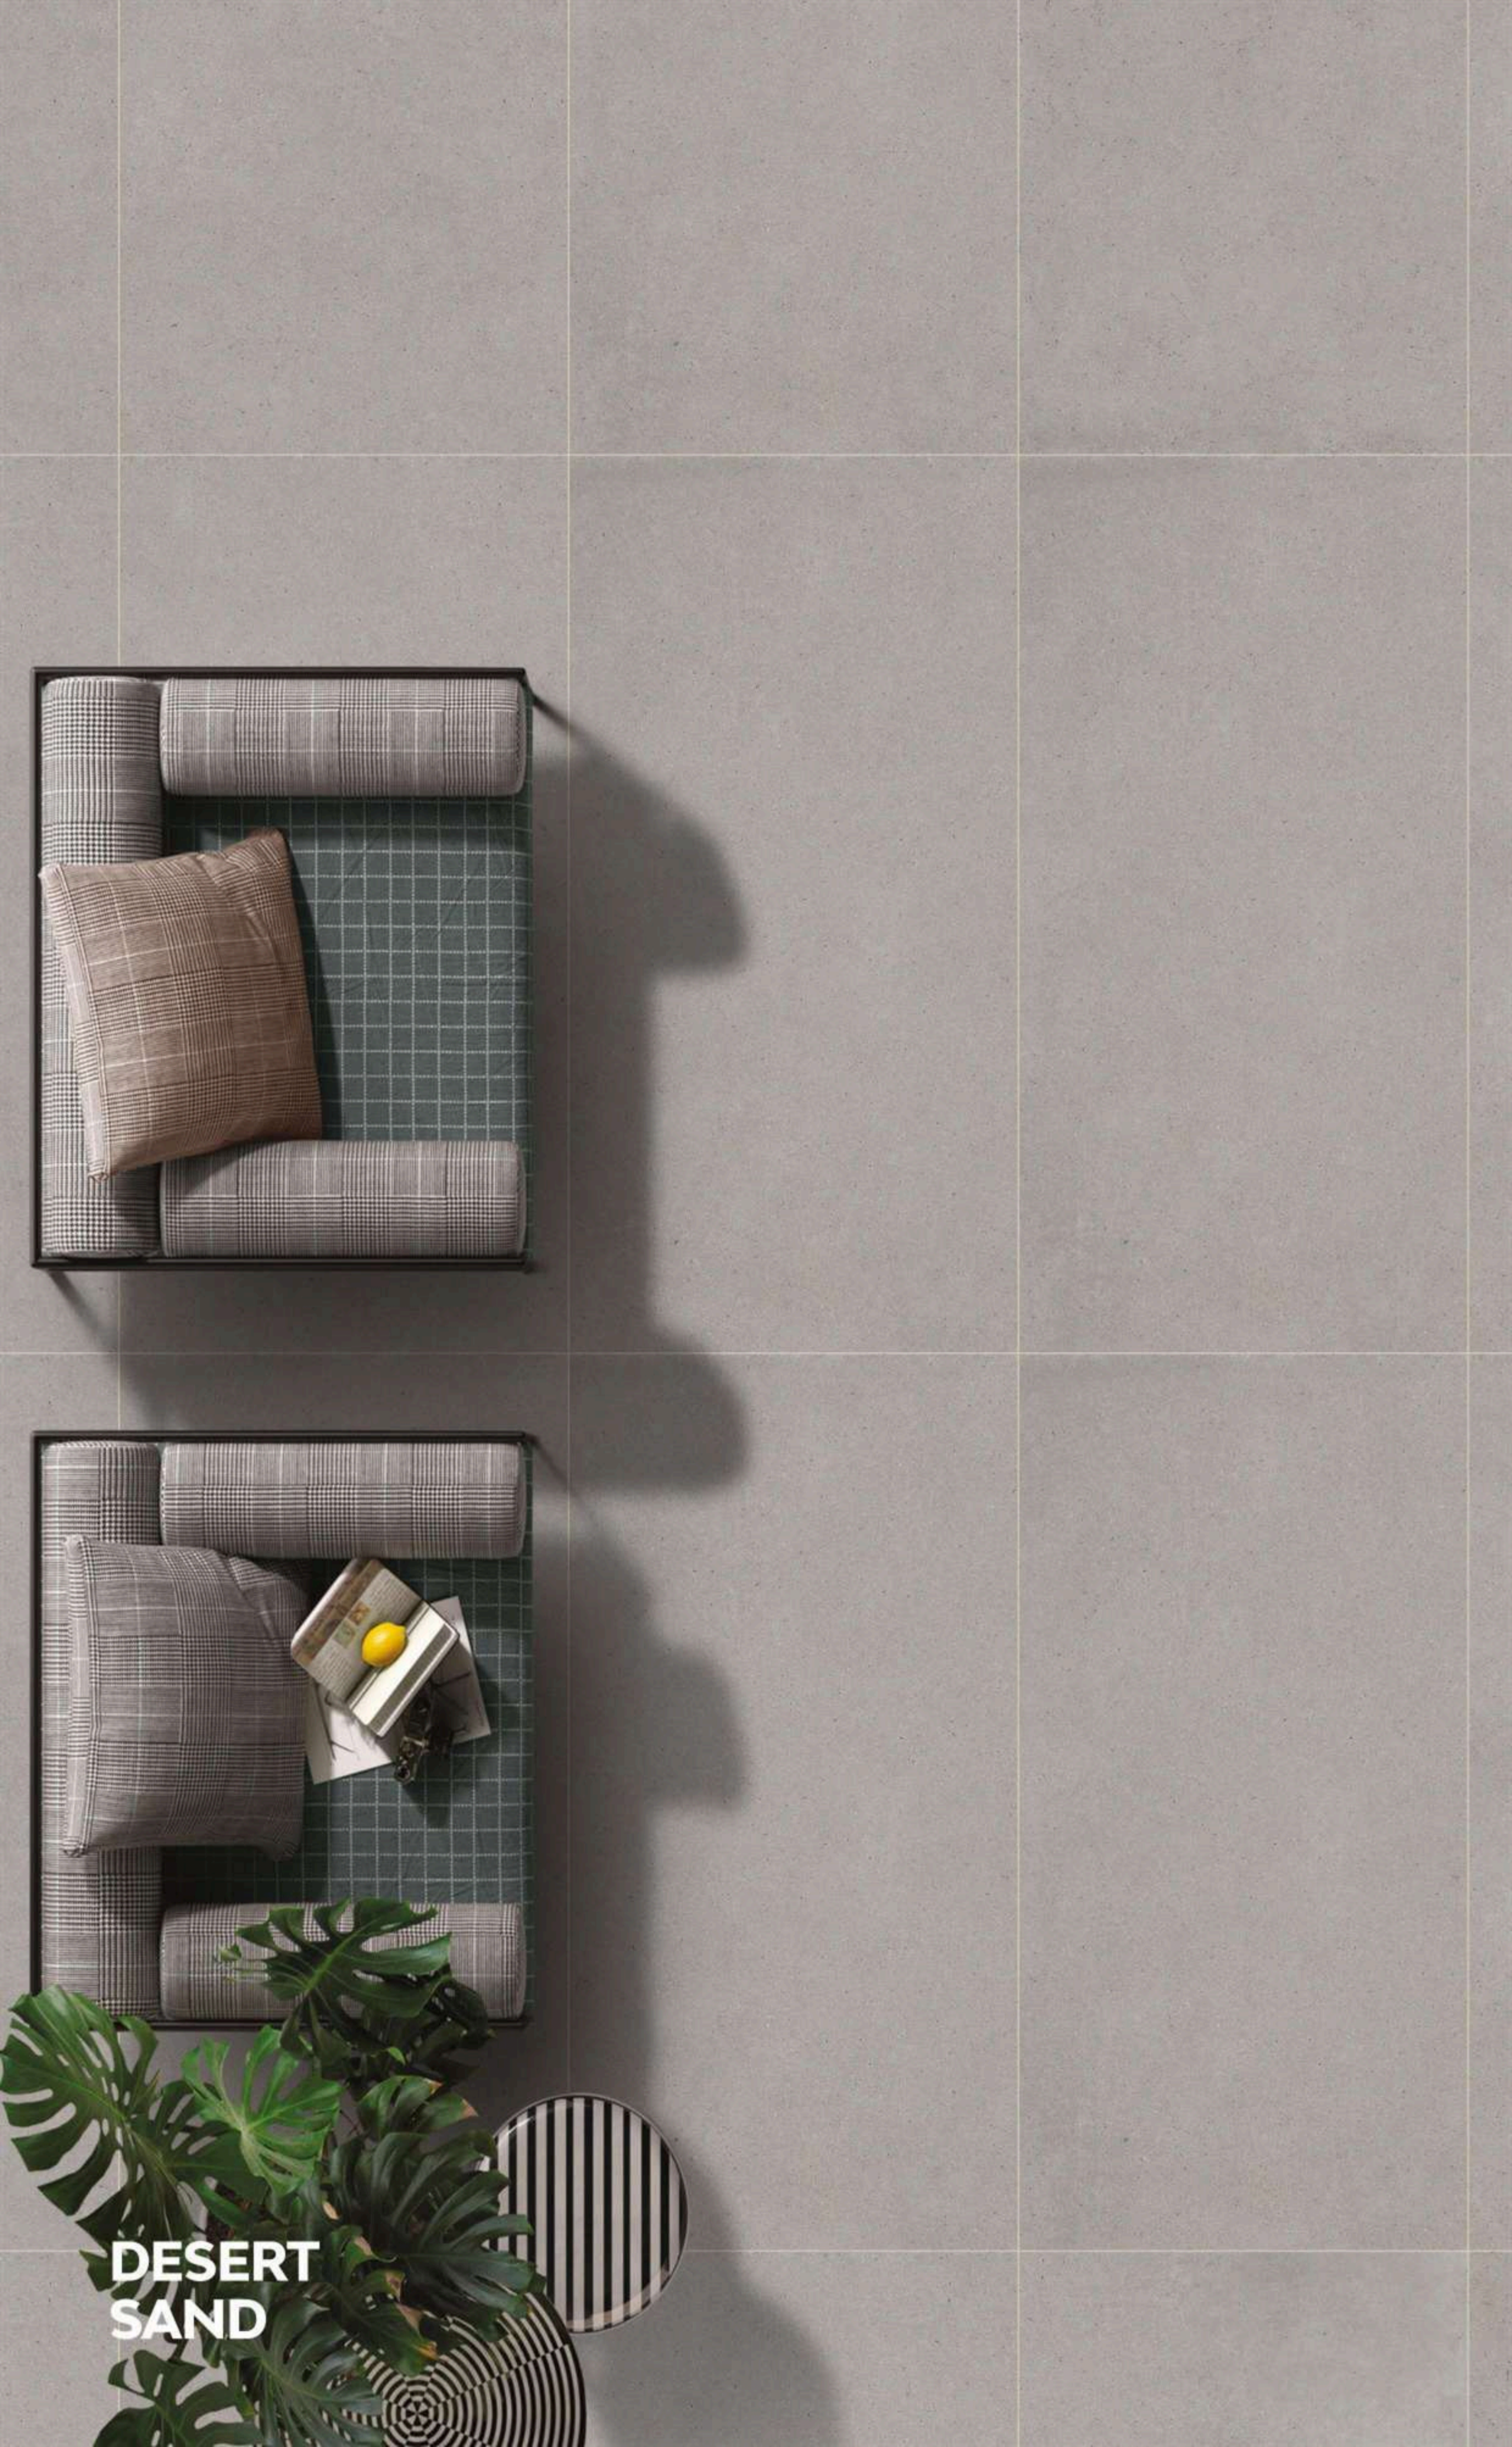

**DESERT
SAND**