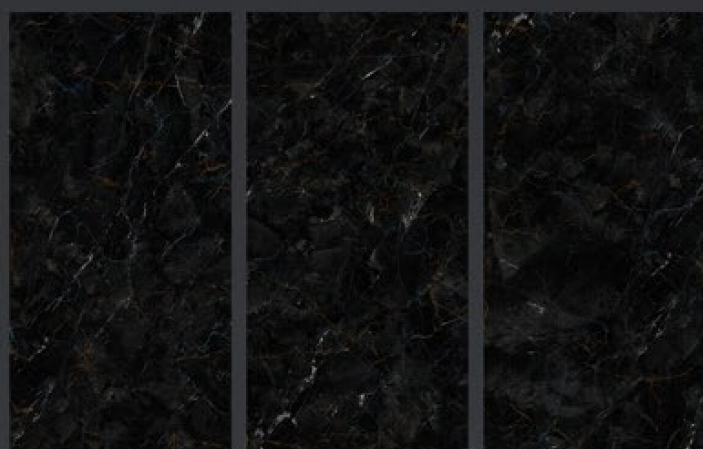

OMBRA BLACK

SIZE :
600X1200MM

FINISH :
SUPER HIGH GLOSS

RANDOM :
04

SIZE :
600X1200MM

FINISH :
SUPER HIGH GLOSS

RANDOM :
04

SIZE :
600X1200MM