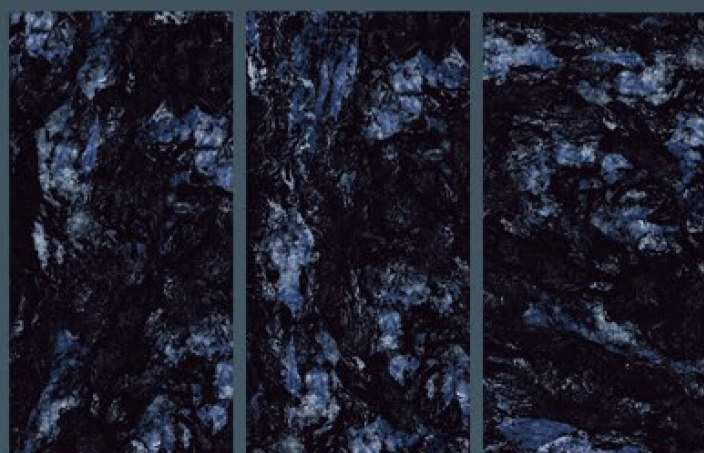

BLUE PEARL

SIZE :
600X1200MM

FINISH :
SUPER HIGH GLOSS

RANDOM :
04