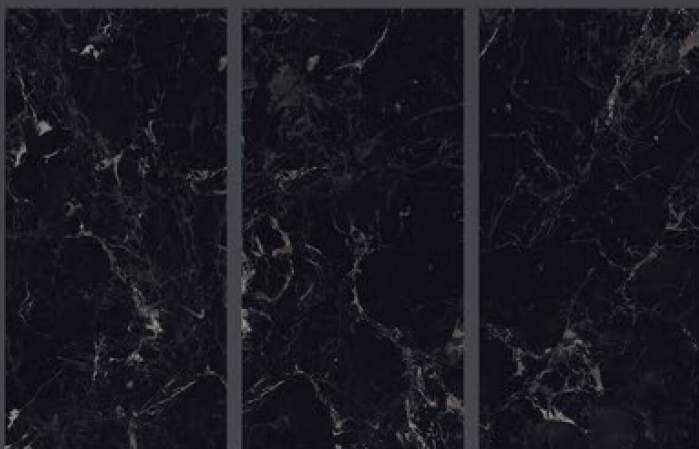

FLORIDA BLACK

SIZE :
600X1200MM

FINISH :
SUPER HIGH GLOSS

RANDOM :
04