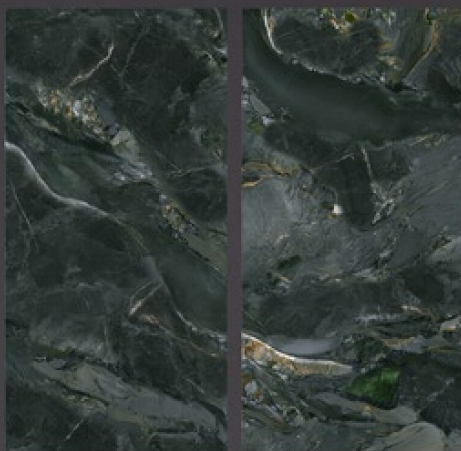

Worldwave
International

**SUPER
HIGH GLOSS**
COLLECTION

600X1200mm GVT-PGVT

**SURFACE
TRANSFORMING
HOME INTO
A NATURAL
SYMPHONY**

**600X1200
MM**

**SUPER
HIGH GLOSS**

FEATURES

Resistant
To Chemicals

Quick & Easy
Application

Long
Lasting

Easy
Cleaning

Low Water
Absorption

SIZE :
600X1200MM

FINISH :
SUPER HIGH GLOSS

RANDOM :
03

BLACK PORTRO

SIZE :
600X1200MM

FINISH :
SUPER HIGH GLOSS

RANDOM :
04

BLUE PEARL

SIZE :
600X1200MM

FINISH :
SUPER HIGH GLOSS

RANDOM :
04

FLORIDA BLACK

SIZE :
600X1200MM

FINISH :
SUPER HIGH GLOSS

RANDOM :
04

FUSION BLACK

SIZE :
600X1200MM

FINISH :
SUPER HIGH GLOSS

RANDOM :
04

SIZE :
600X1200MM