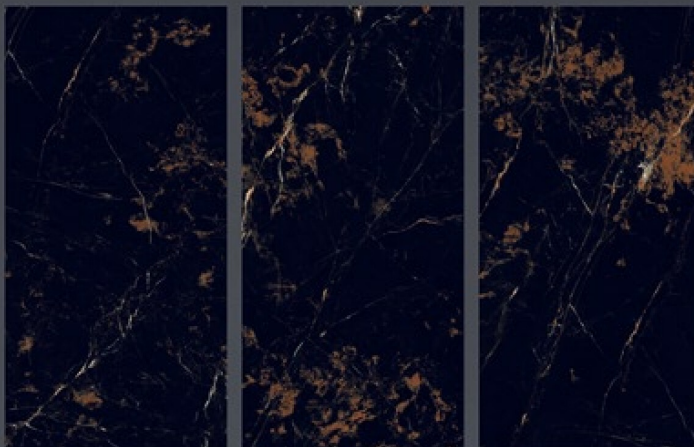

SIZE :
600X1200MM

FINISH :
SUPER HIGH GLOSS

RANDOM :
04