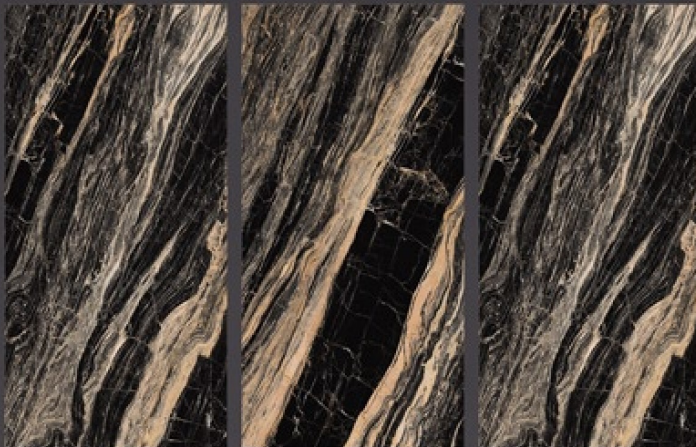

OMBRA BLACK

SIZE :
600X1200MM

FINISH :
SUPER HIGH GLOSS

RANDOM :
04

SIZE :
600X1200MM

FINISH :
SUPER HIGH GLOSS

RANDOM :
04

SIZE :
600X1200MM