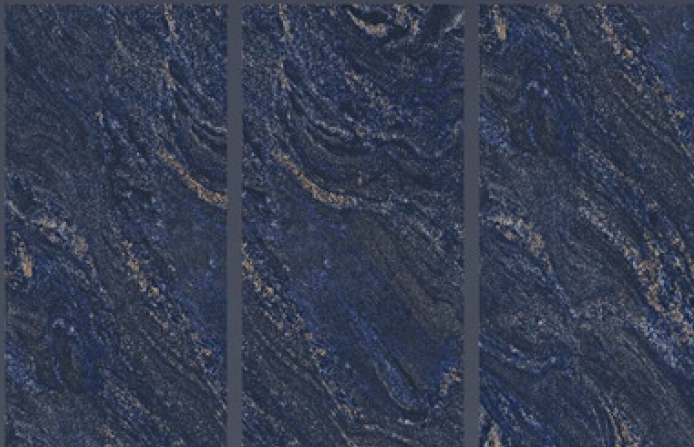

SIZE :
600X1200MM

FINISH :
SUPER HIGH GLOSS

RANDOM :
04