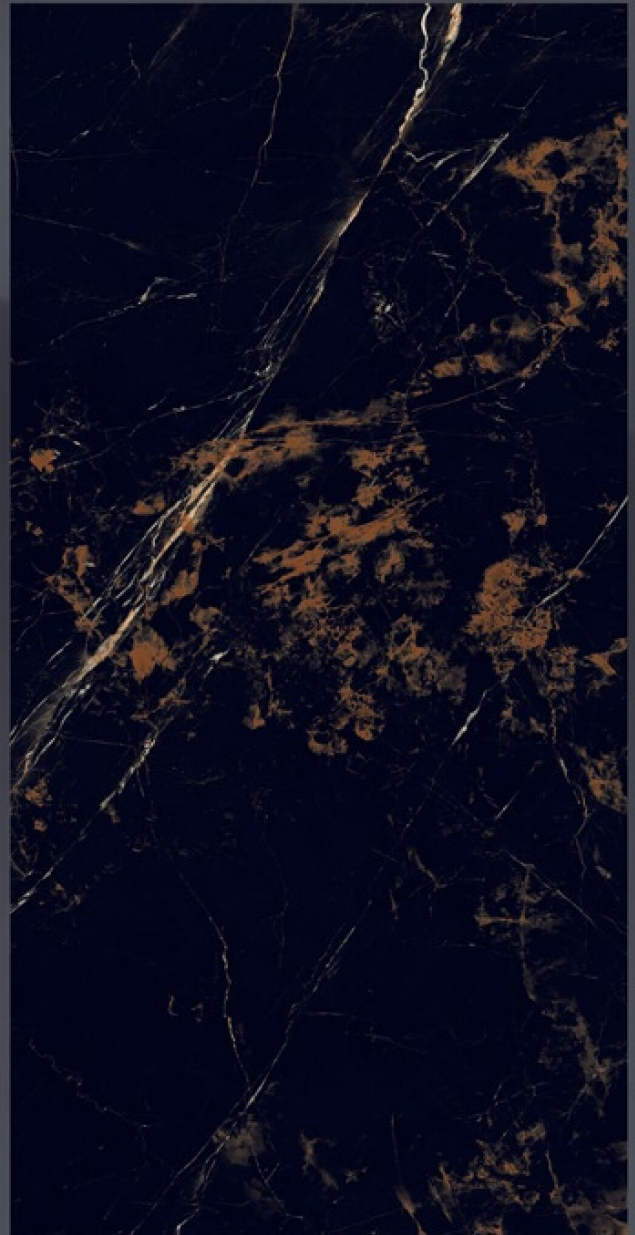

SIZE :
600X1200MM

FINISH :
SUPER HIGH GLOSS

RANDOM :
04