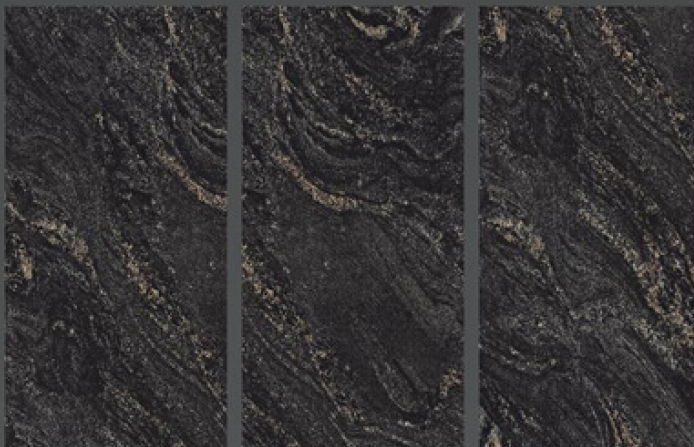

FINISH :
SUPER HIGH GLOSS

RANDOM :
04

SIZE :
600X1200MM

FINISH :
SUPER HIGH GLOSS

RANDOM :
04

SAINT LAURENT

SIZE :
600X1200MM

FINISH :
SUPER HIGH GLOSS