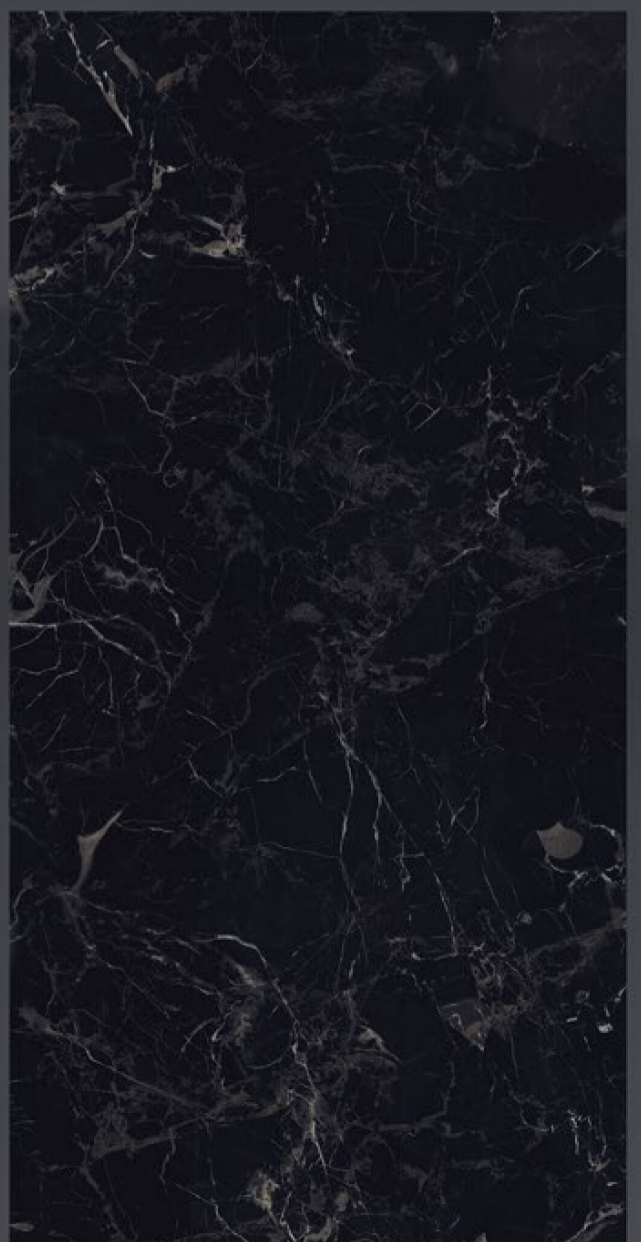

FLORIDA BLACK

SIZE :
600X1200MM

FINISH :
SUPER HIGH GLOSS

RANDOM :
04