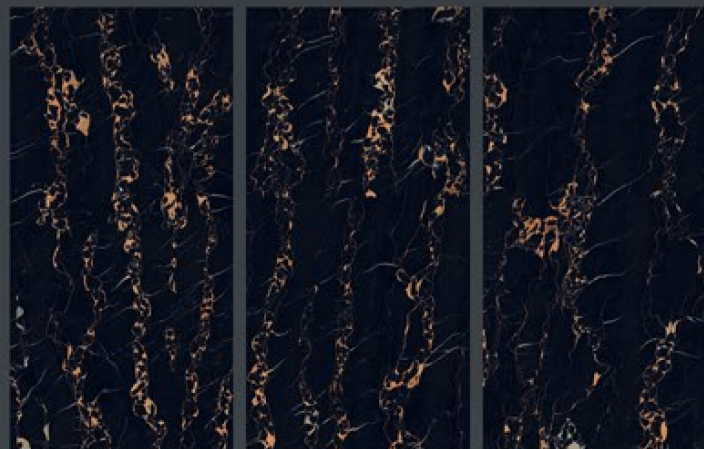

BLACK PORTRO

SIZE :
600X1200MM

FINISH :
SUPER HIGH GLOSS

RANDOM :
04