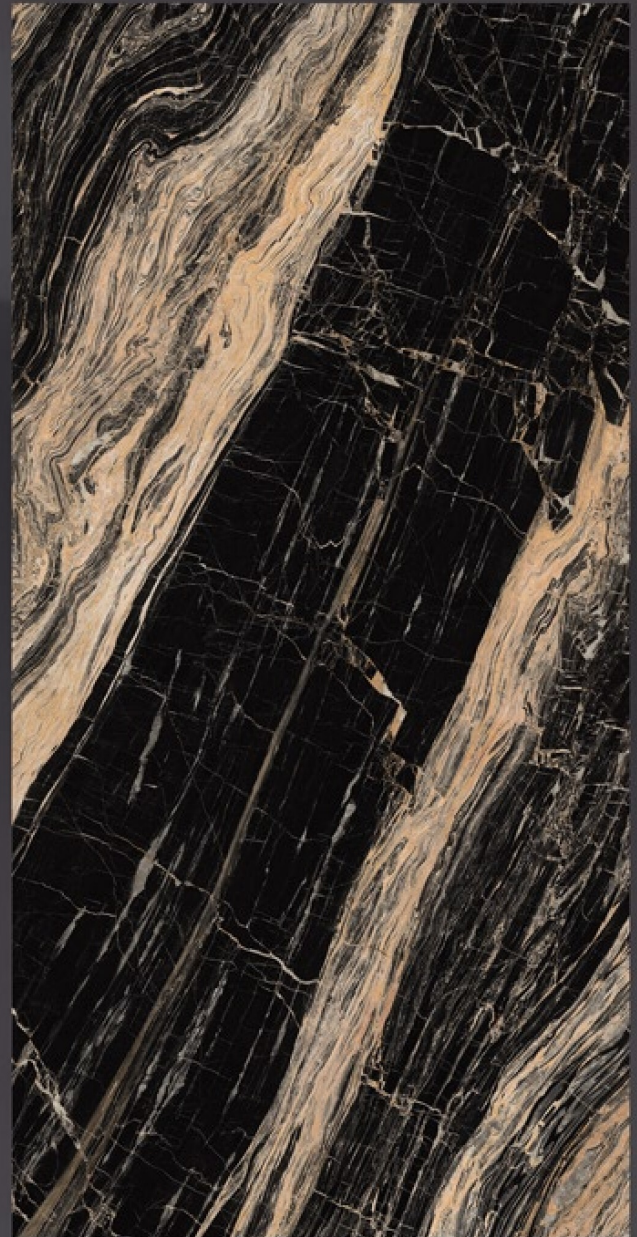

OMBRA BLACK

SIZE :
600X1200MM

FINISH :
SUPER HIGH GLOSS

RANDOM :
04

SIZE :
600X1200MM

FINISH :
SUPER HIGH GLOSS

RANDOM :
04

SIZE :
600X1200MM