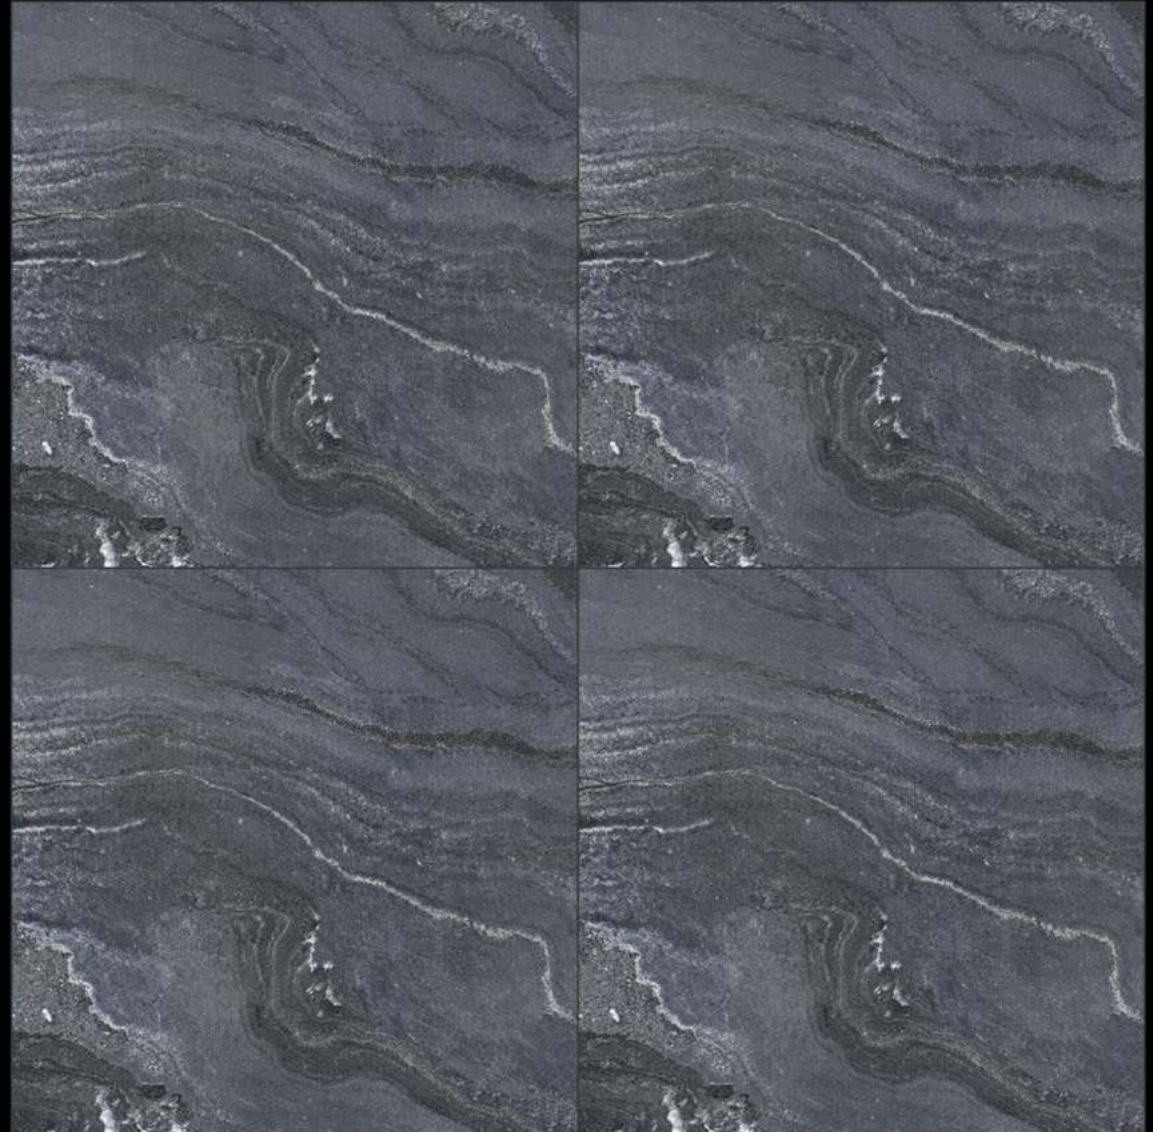

STONE BROWN

MATT MARBLE 

600x600 mm

STONE NERO

TEROOZA BROWN

MATT MARBLE

600x600 mm

TEROOZA CREMA