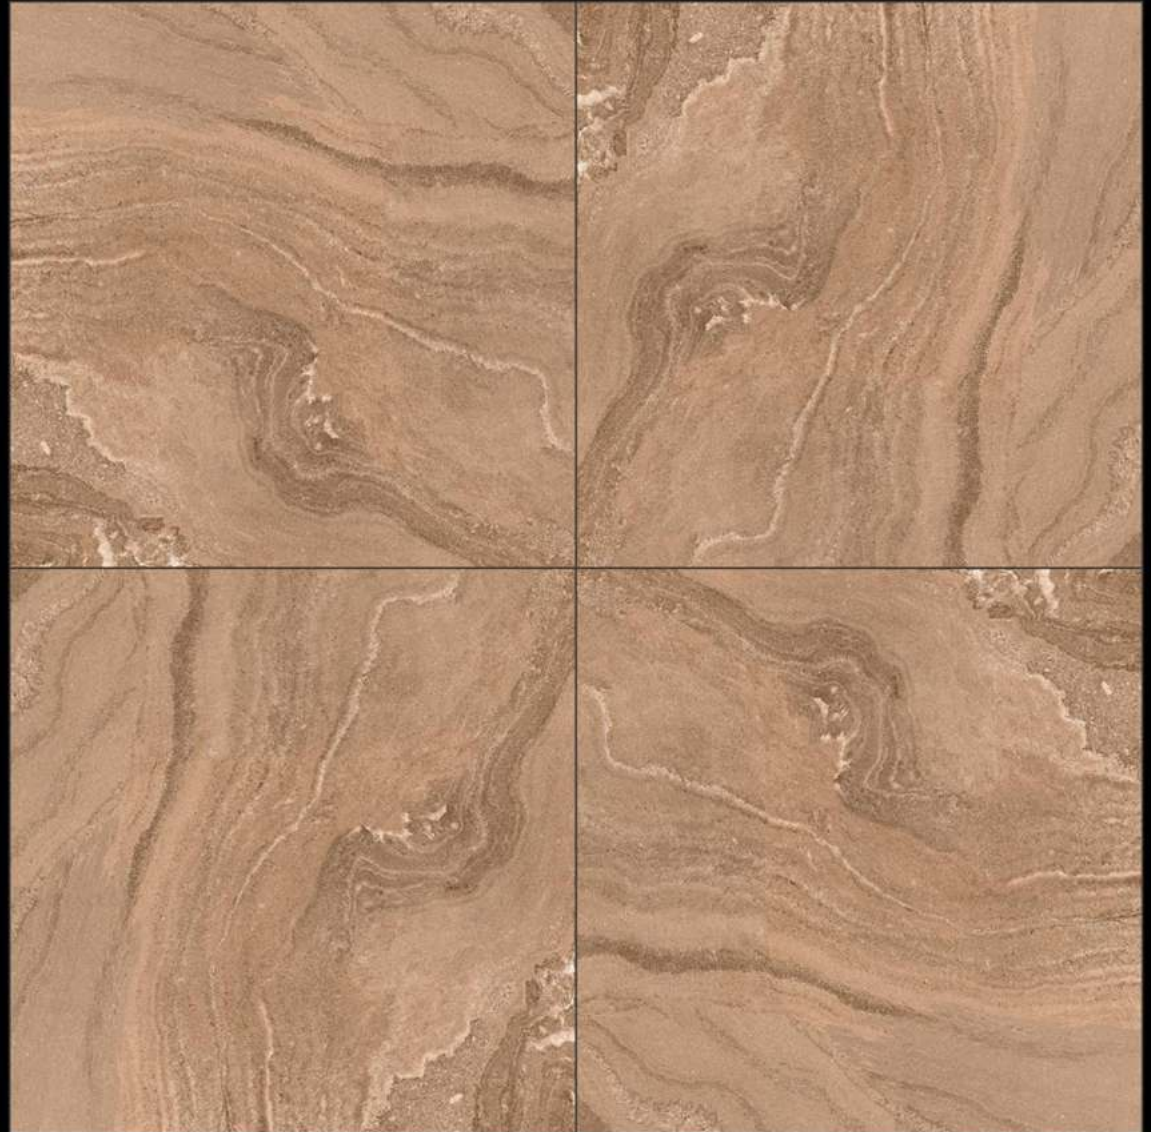

STONE BROWN

MATT MARBLE 

600x600 mm

STONE NERO

TEROOZA BROWN

MATT MARBLE

600x600 mm

TEROOZA CREMA