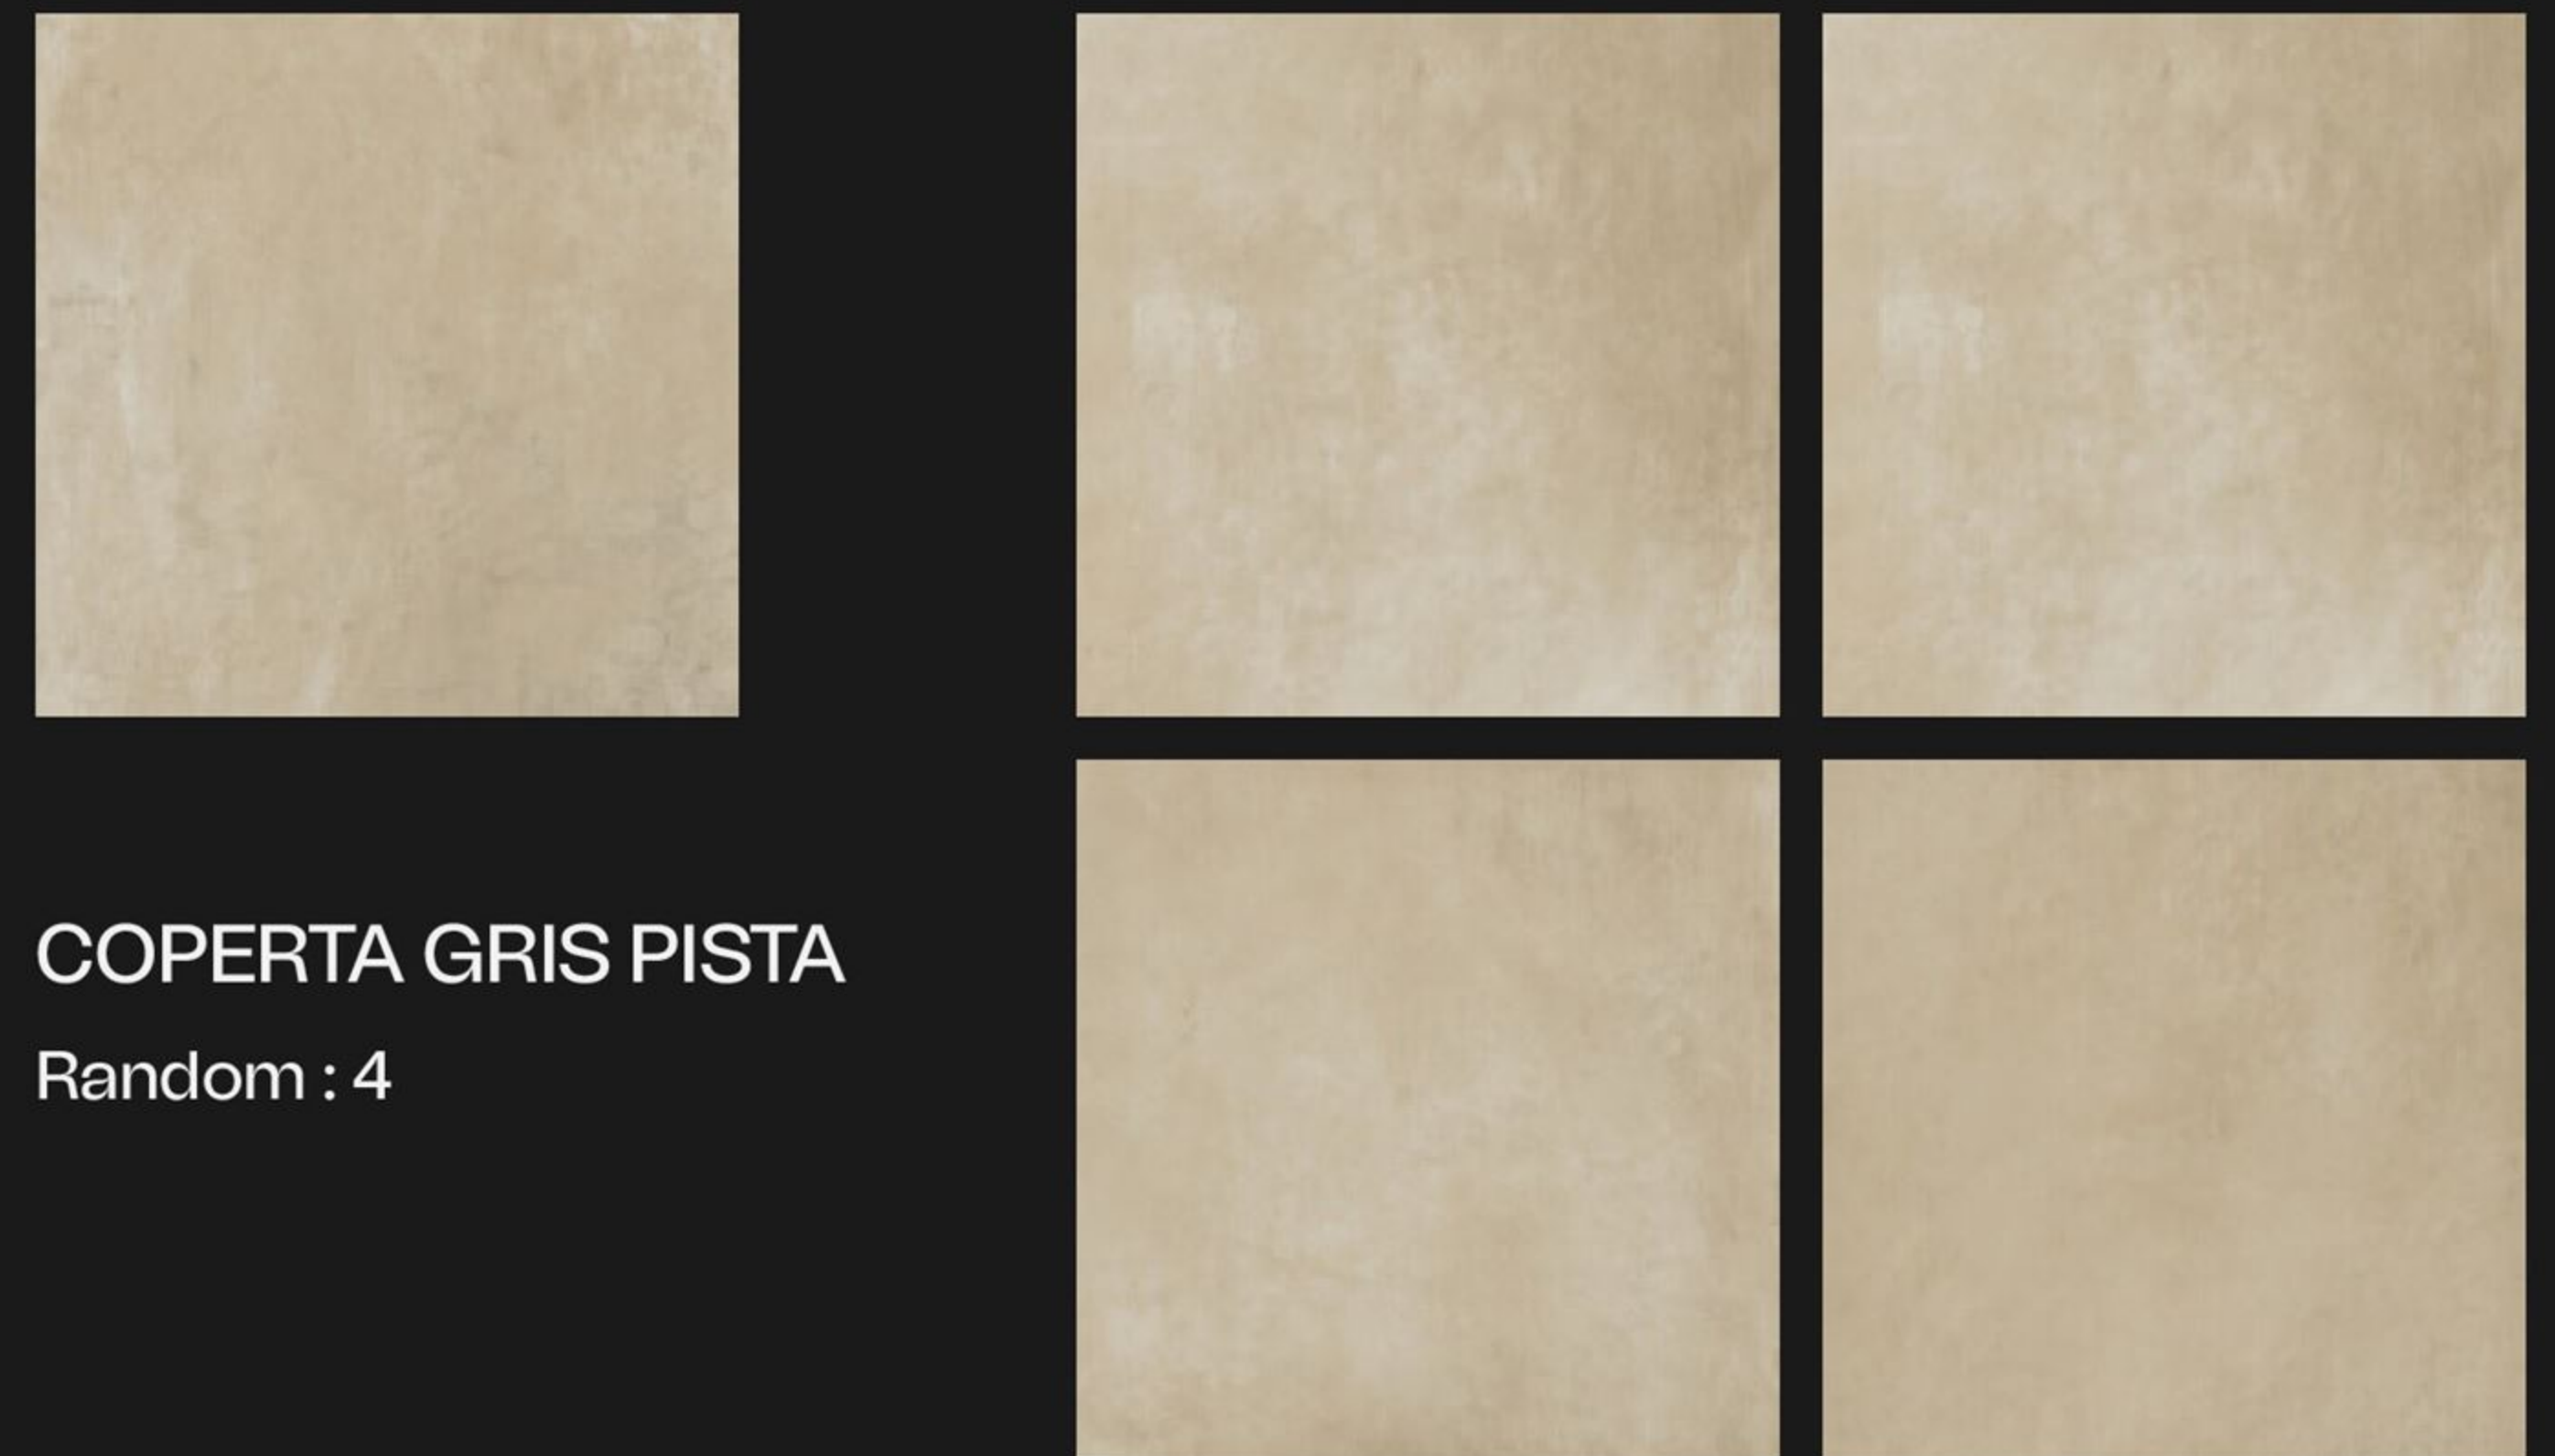

COPERTA GRIS PISTA
Random : 4