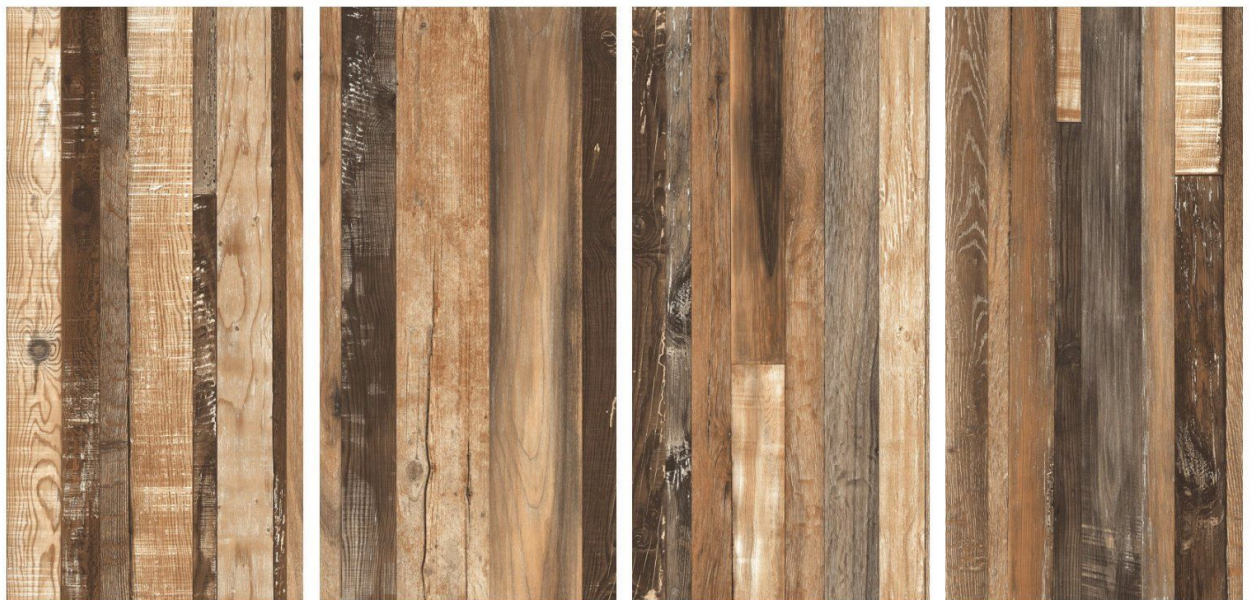

FINISH
ELECTRA MATT

RANDOM
3

SIZE
800 X 1600MM

THICKNESS
9MM

FOREVER GRIGIO

FINISH
ELECTRA MATT

RANDOM
4

SIZE
800 X 1600MM