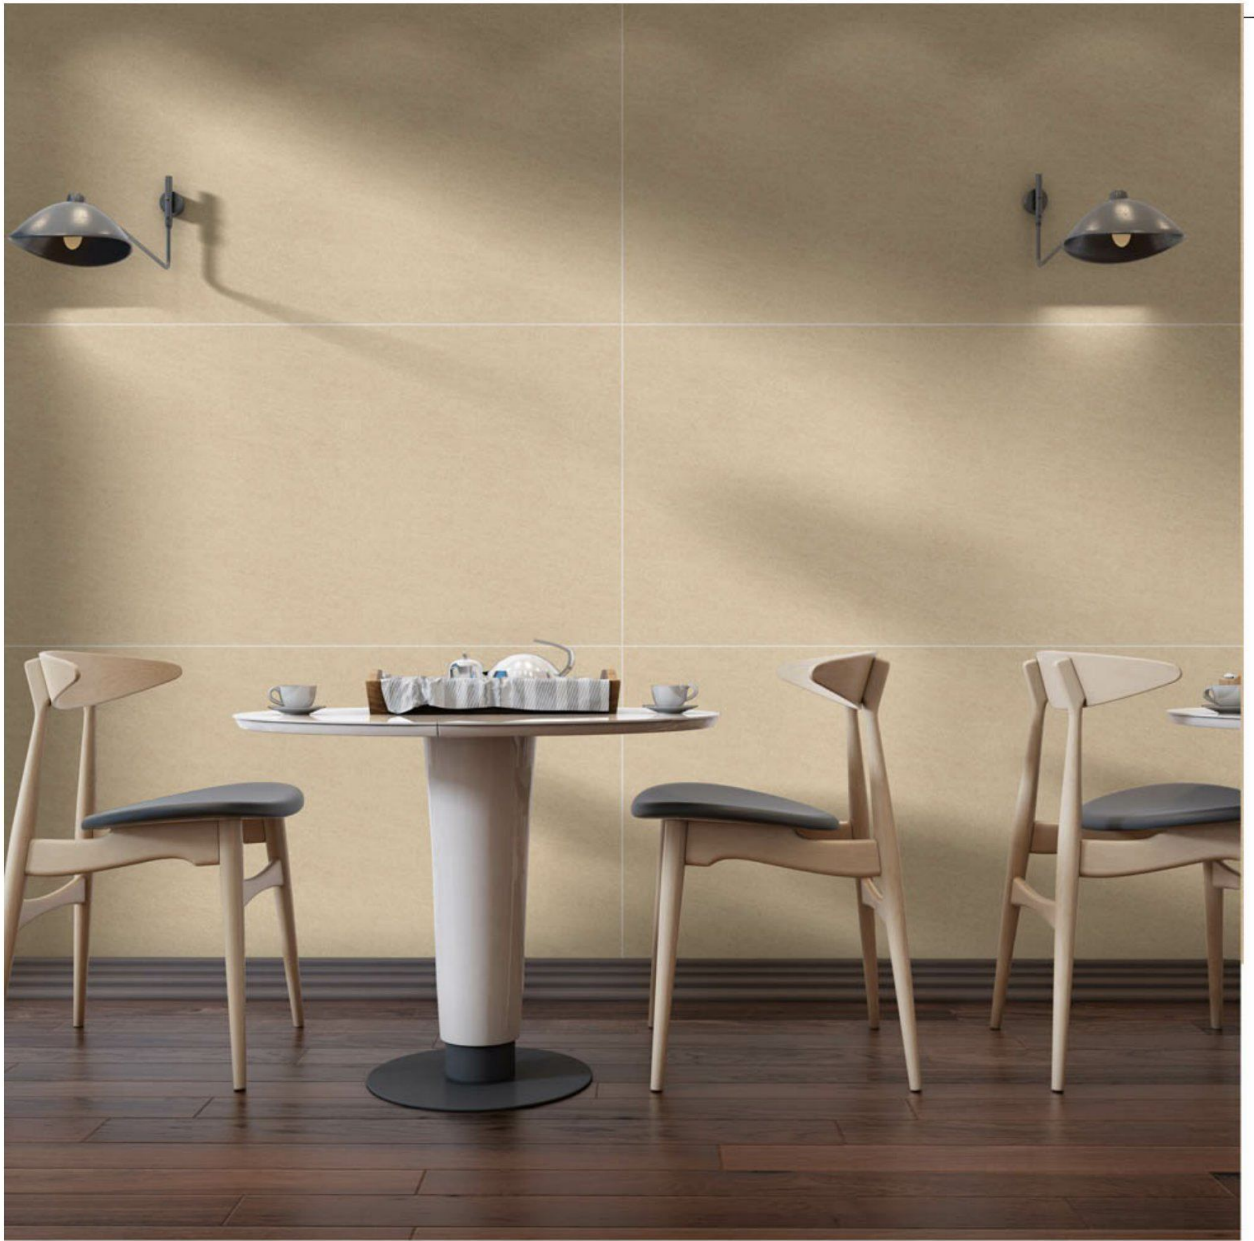

SIZE
800 X 1600MM

THICKNESS
9MM

NORWAY LIGHT

FINISH
ELECTRA MATT

RANDOM
2

SIZE
800 X 1600MM

THICKNESS
9MM

OPEL BROWN