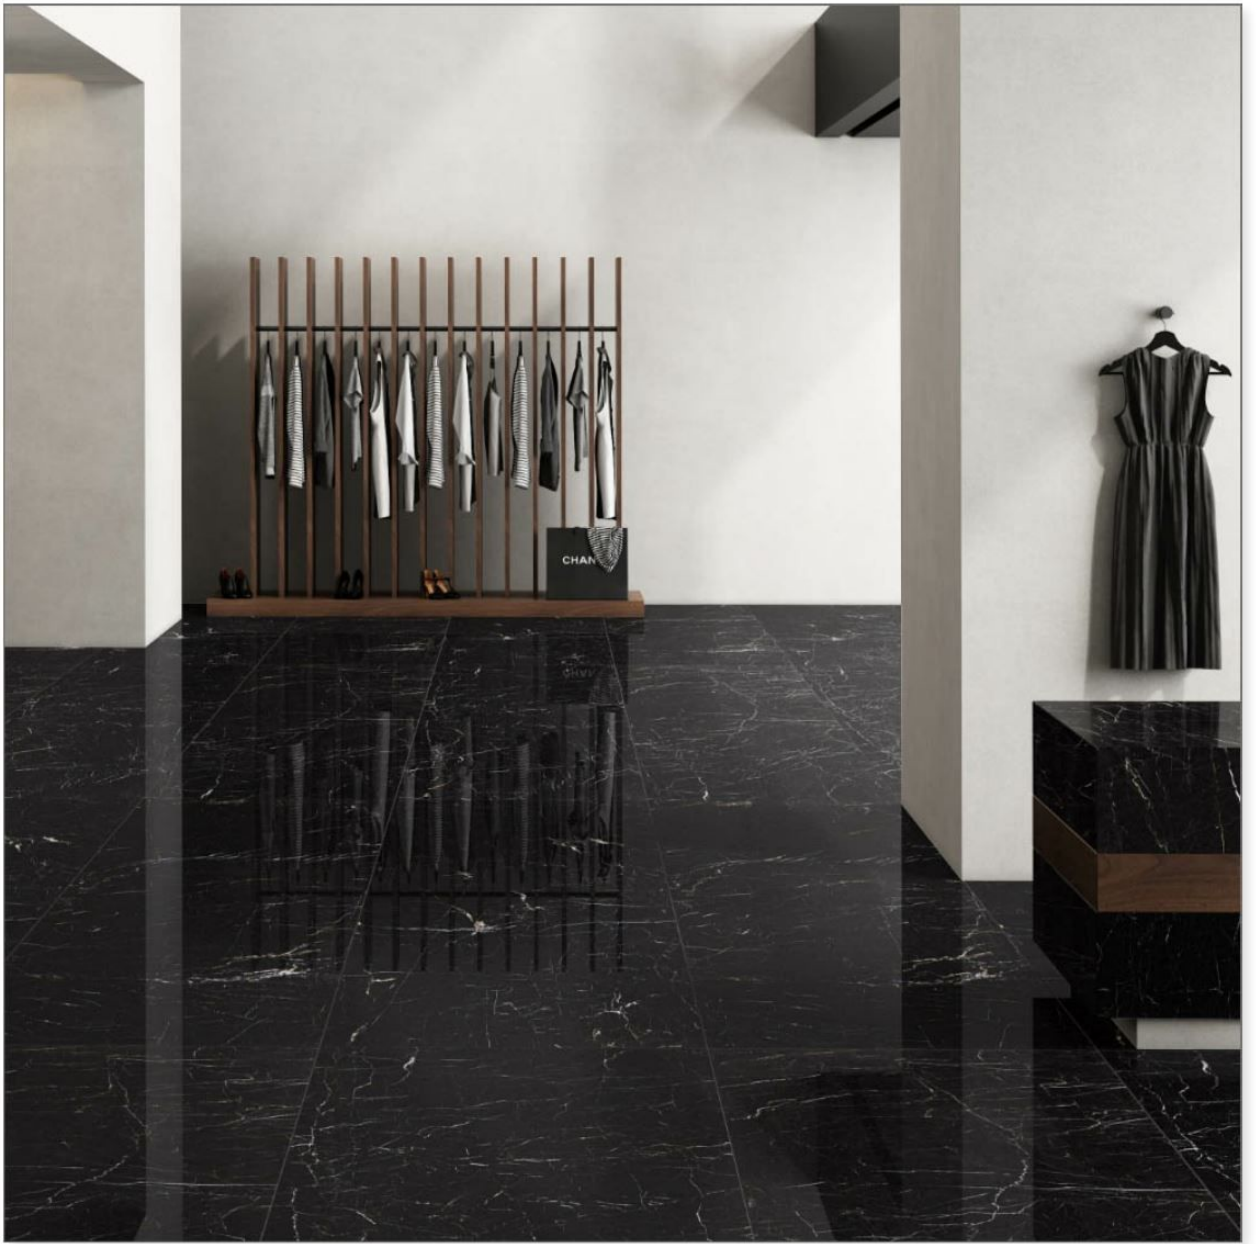

SIZE
800 X 1600MM

THICKNESS
9MM

LAURENT BLACK

FINISH
DARK GLASS

RANDOM