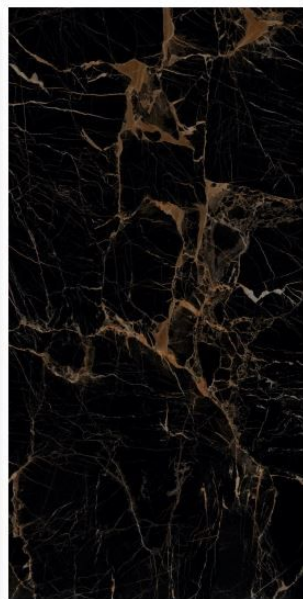

FINISH
DARK GLASS

RANDOM
3

SIZE
800 X 1600MM

THICKNESS
9MM

COSMOS GOLD 5103

FINISH
DARK GLASS

RANDOM
3

SIZE
800 X 1600MM