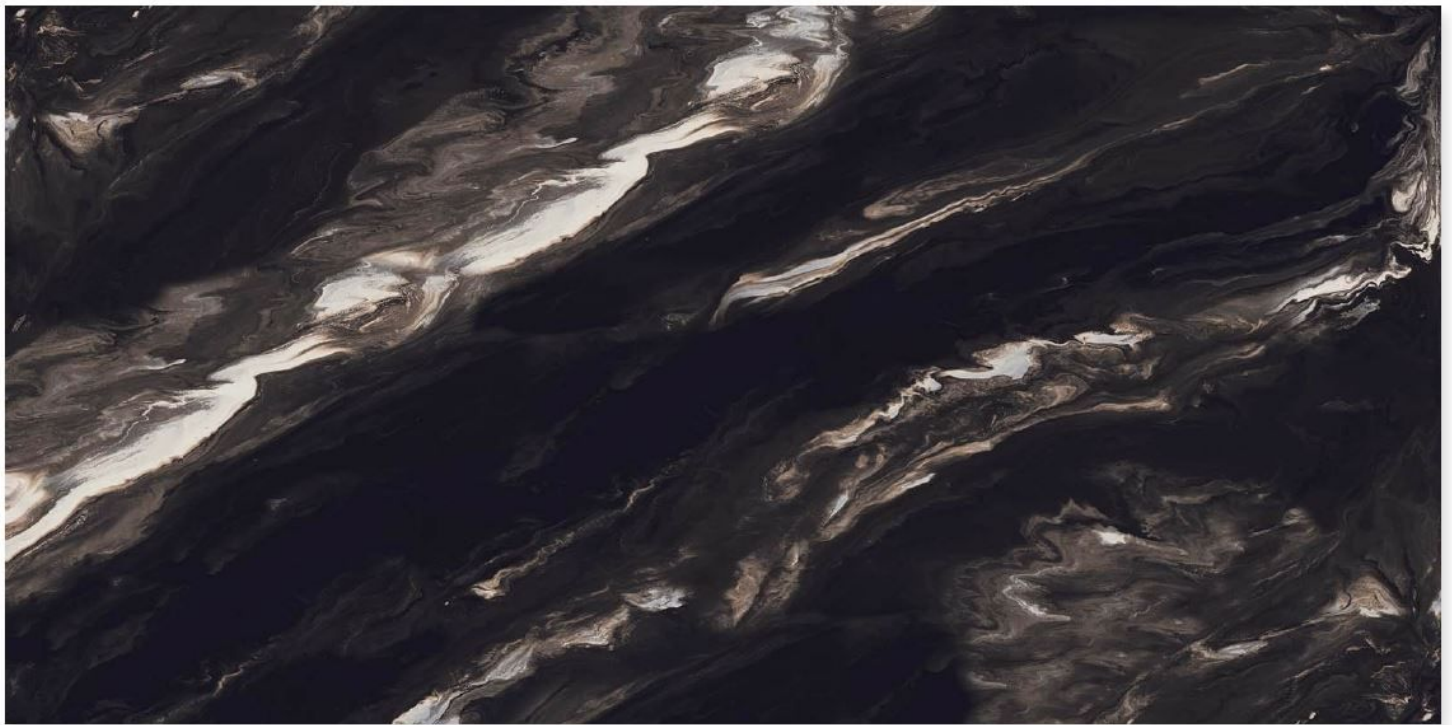

RANDOM
4

SIZE
800 X 1600MM

THICKNESS
9MM

SATA ROYAL

FINISH
DARK GLASS

RANDOM
3

SIZE
800 X 1600MM

THICKNESS
9MM