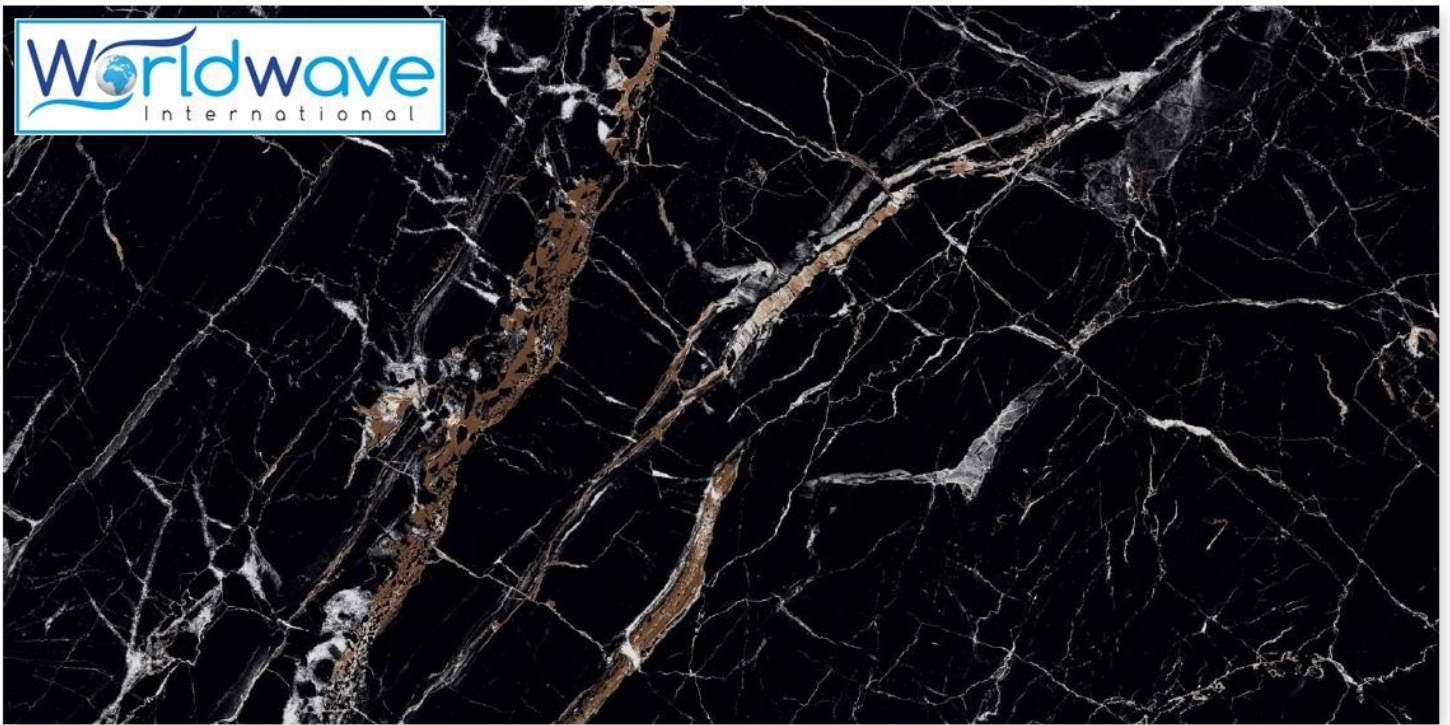

SIZE
800 X 1600MM

THICKNESS
9MM

MISTRO BLACK

FINISH
DARK GLASS

RANDOM
2