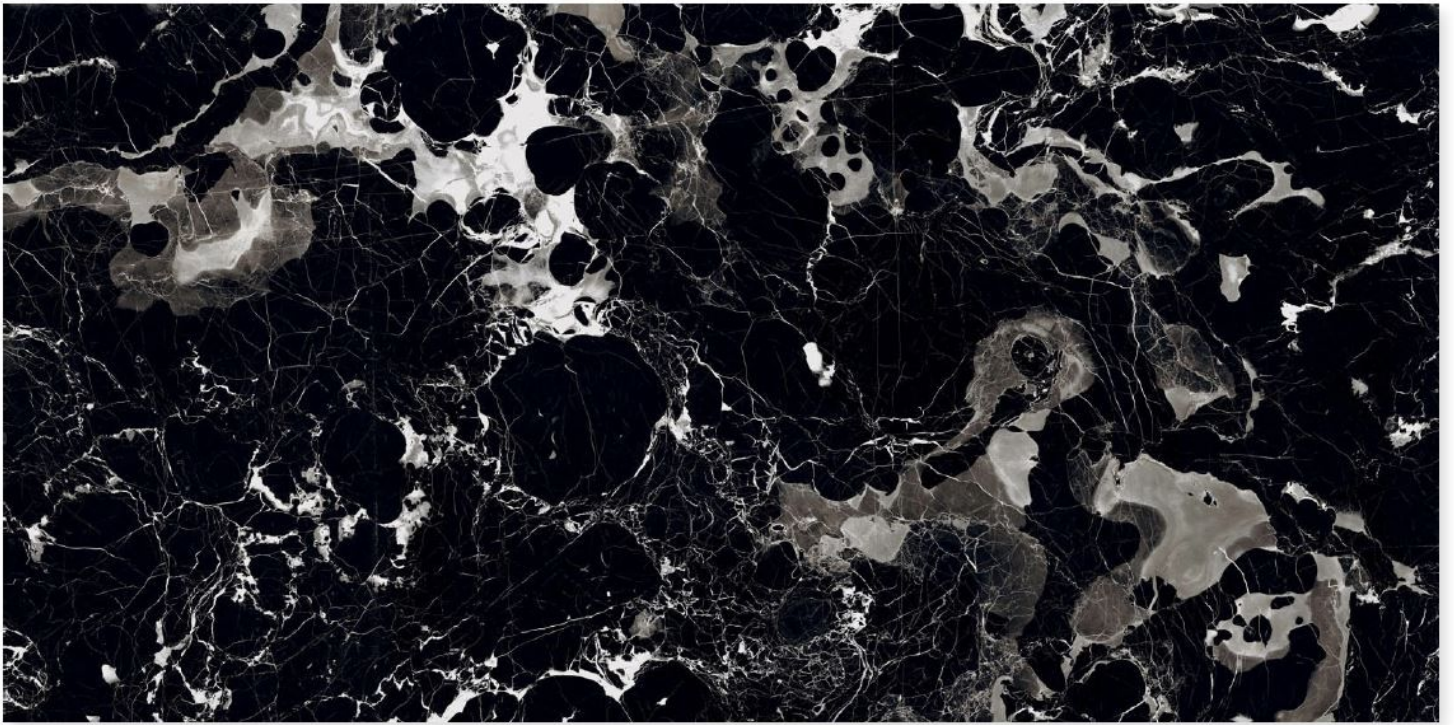

SIZE
800 X 1600MM

THICKNESS
9MM

SPIDER SILVER

FINISH
DARK GLASS

RANDOM
2