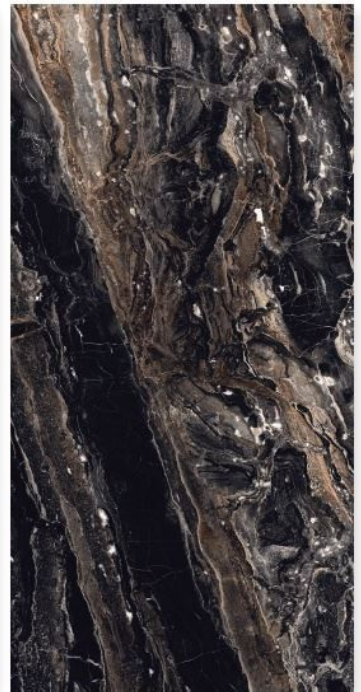

SIZE
800 X 1600MM

THICKNESS
9MM

FLURRY BROWN

FINISH
DARK GLASS

RANDOM
3