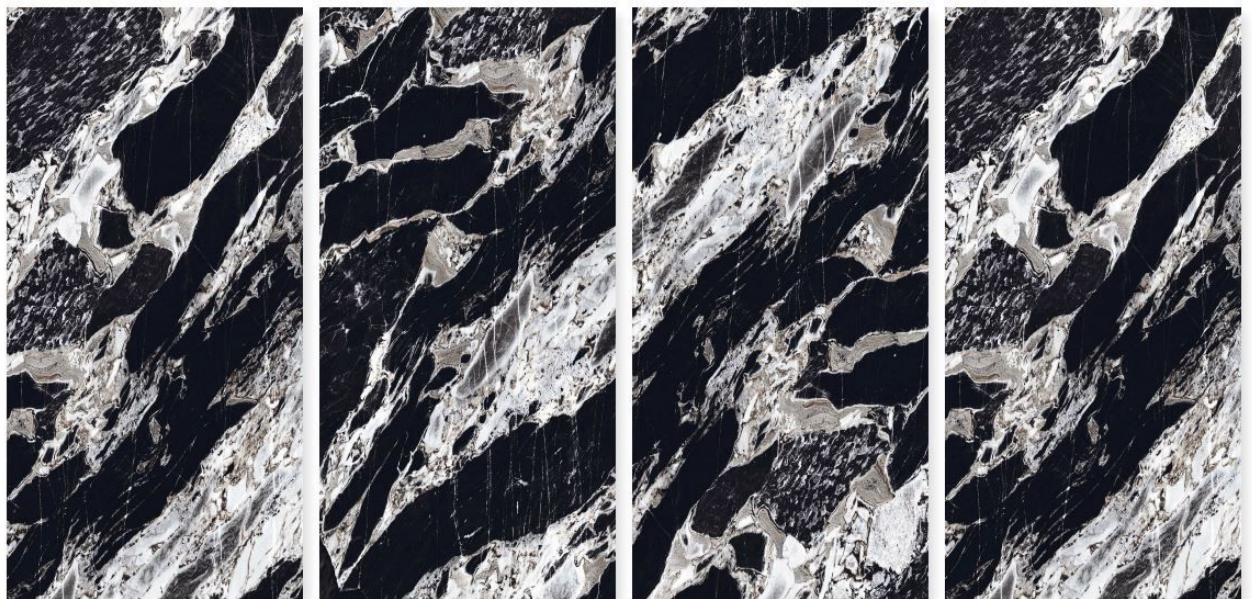

SIZE
800 X 1600MM

THICKNESS
9MM

FELICITA BLACK

FINISH
DARK GLASS

RANDOM
3