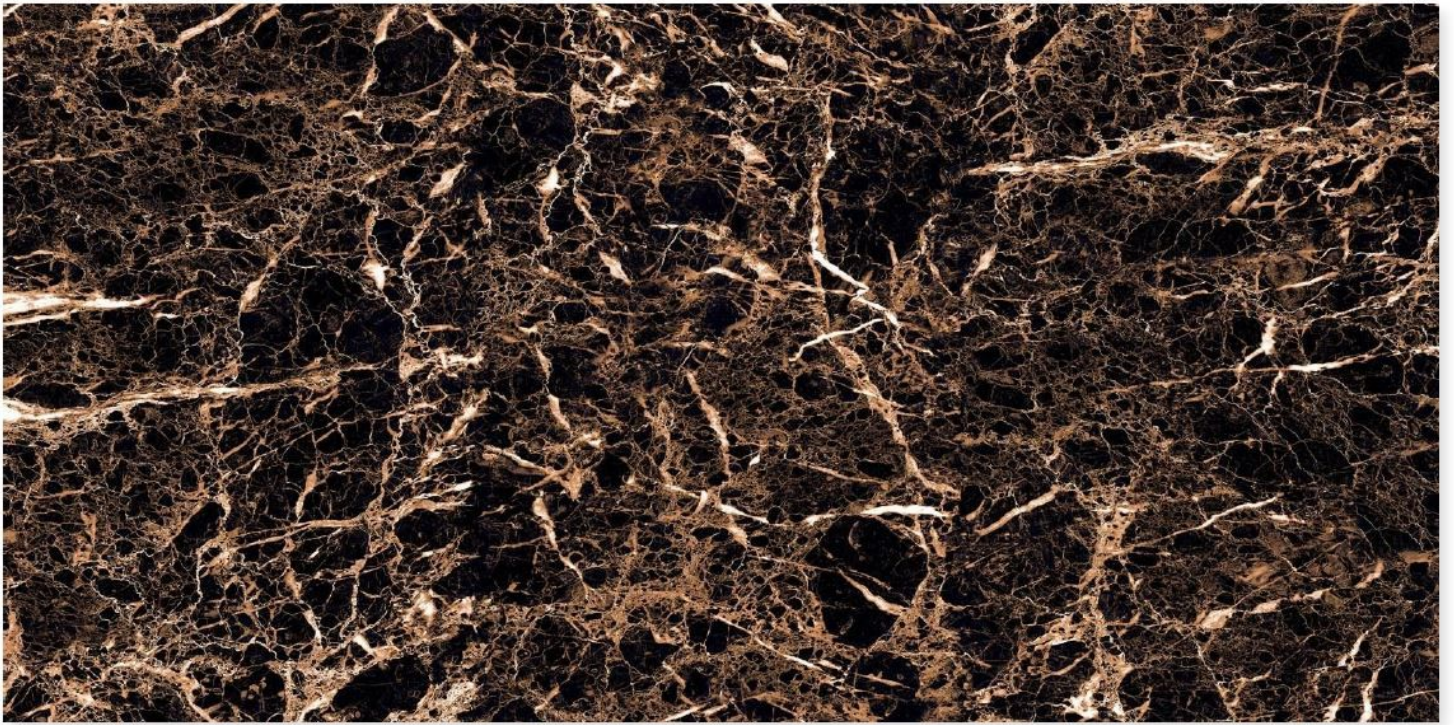

SIZE
800 X 1600MM

THICKNESS
9MM

BLACK RIVER

FINISH
DARK GLASS

RANDOM
3

SIZE
800 X 1600MM

THICKNESS
9MM

CLASSIC GOLD