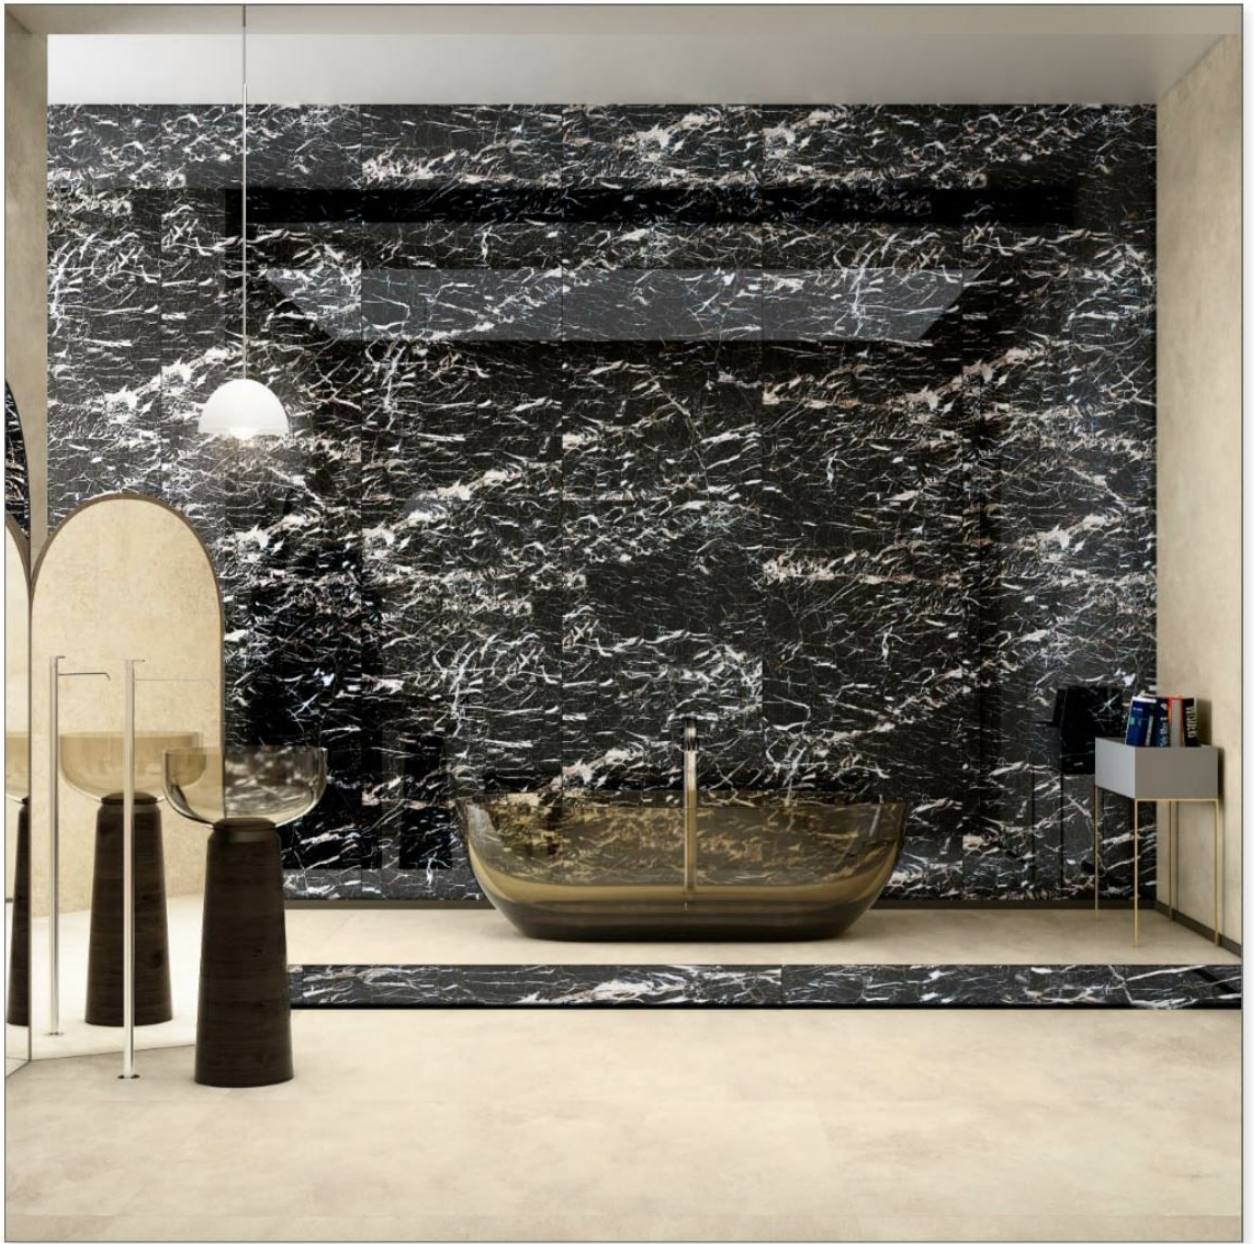

RANDOM
1

SIZE
800 X 1600MM

THICKNESS
9MM

LAURENT BLACK

FINISH
DARK GLASS

RANDOM

SIZE
800 X 1600MM

THICKNESS
9MM