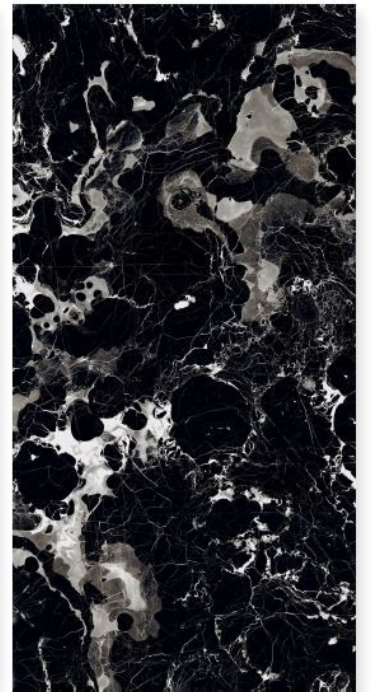

SIZE
800 X 1600MM

THICKNESS
9MM

SPIDER SILVER

FINISH
DARK GLASS

RANDOM
2