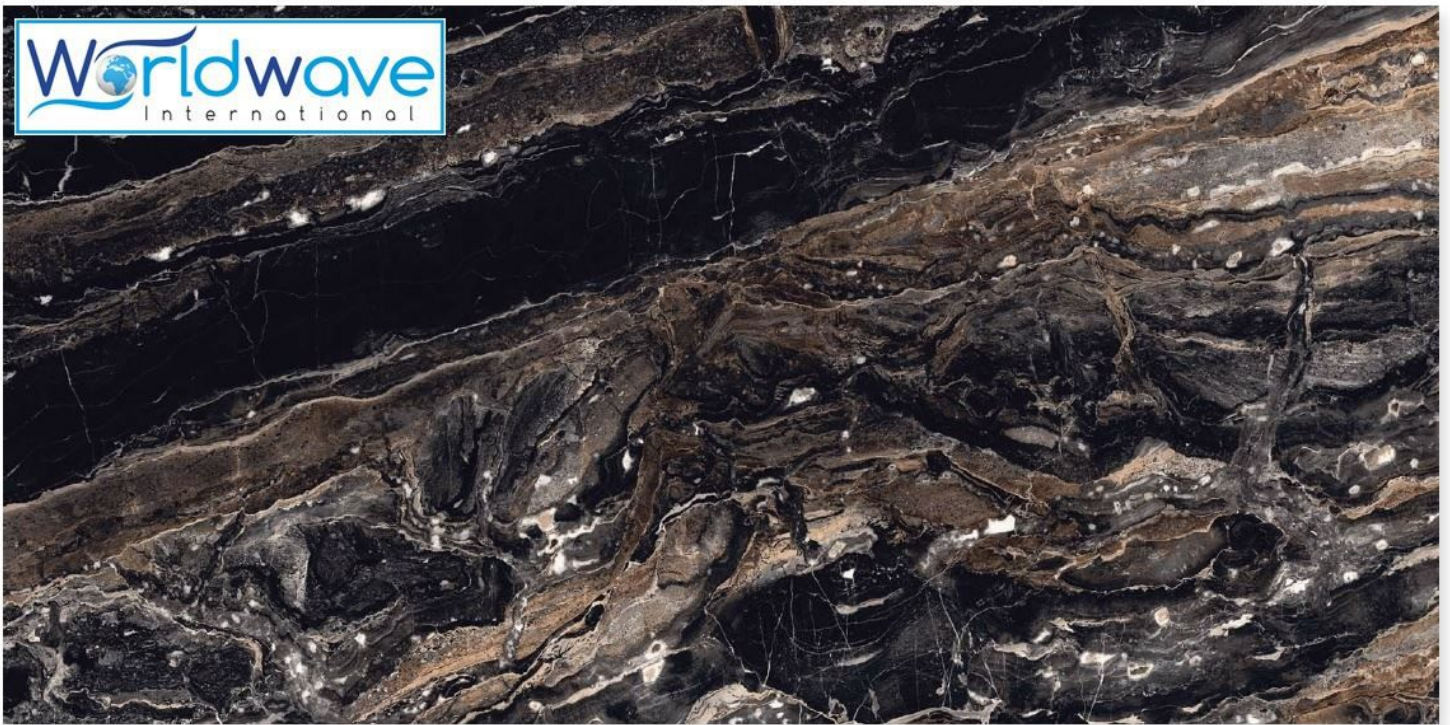

SIZE
800 X 1600MM

THICKNESS
9MM

FLURRY BROWN

FINISH
DARK GLASS

RANDOM
3