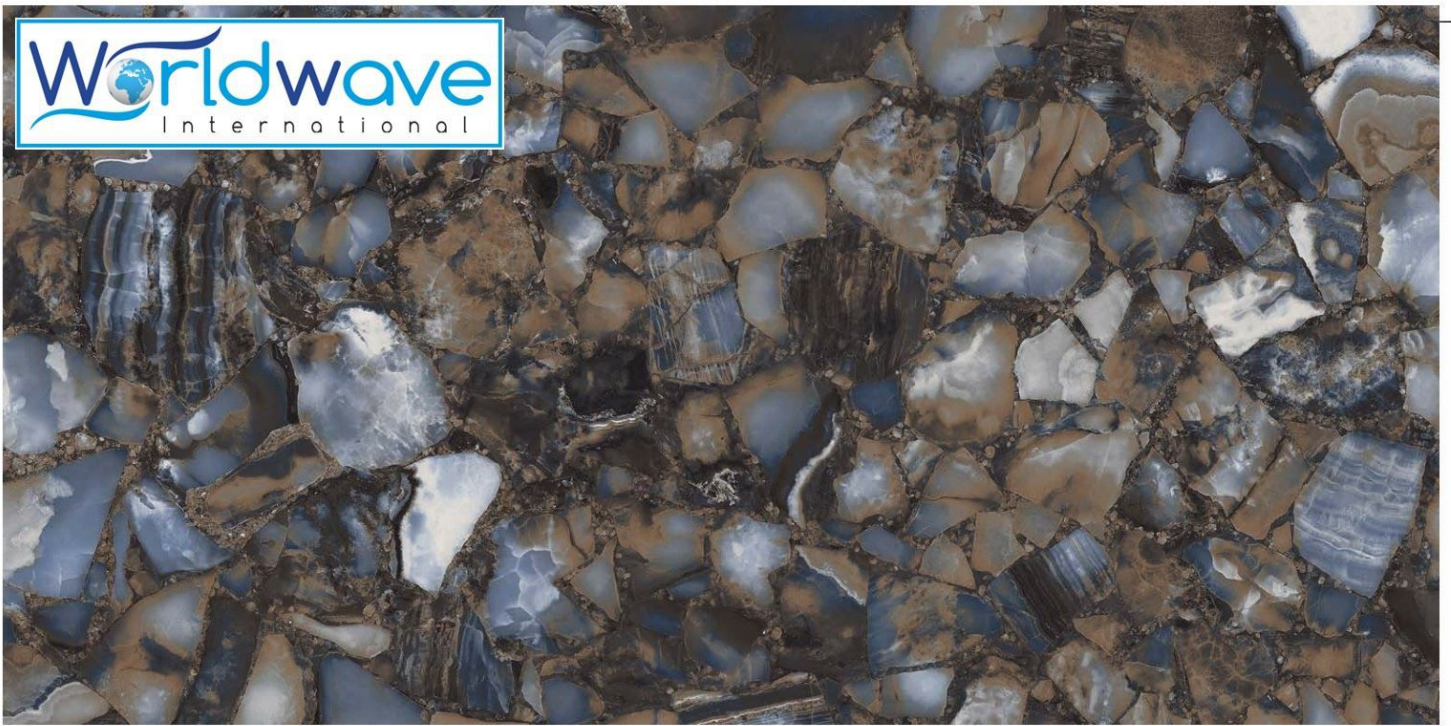

CRYTOS BROWN

FINISH
BOOKMATCH

RANDOM
2

SIZE
800 X 1600MM

THICKNESS
9MM

DUMAS BROWN

FINISH
LIGHT GLASS

RANDOM