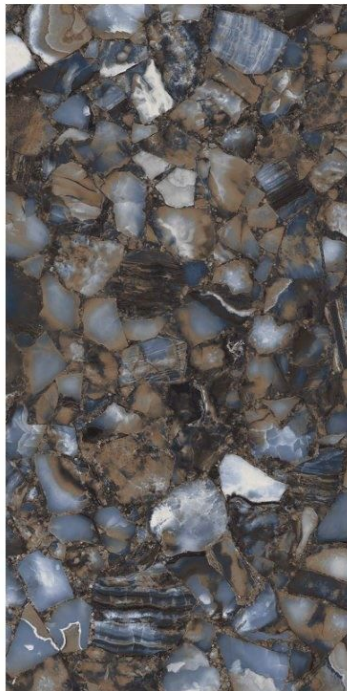

CRYTOS BROWN

FINISH
BOOKMATCH

RANDOM
2

SIZE
800 X 1600MM

THICKNESS
9MM

DUMAS BROWN

FINISH
LIGHT GLASS

RANDOM