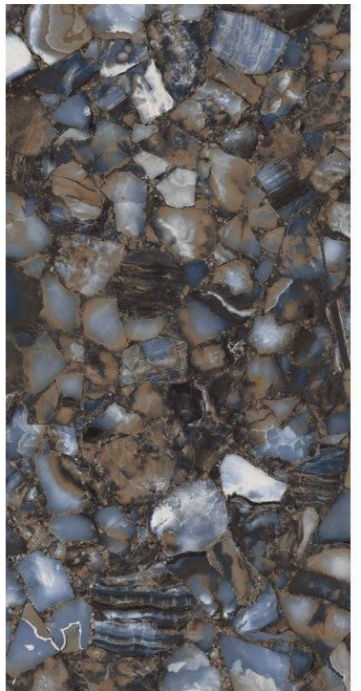

CRYTOS BROWN

FINISH
BOOKMATCH

RANDOM
2

SIZE
800 X 1600MM

THICKNESS
9MM

DUMAS BROWN

FINISH
LIGHT GLASS

RANDOM