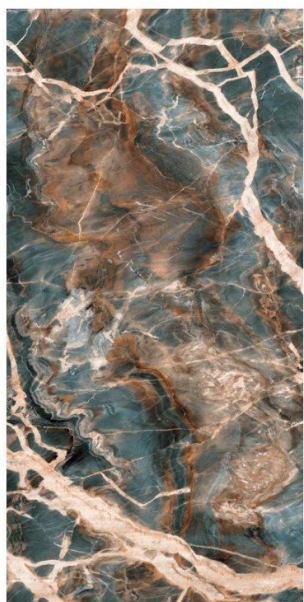

SIZE
800 X 1600MM

THICKNESS
9MM

ONYX JADE

FINISH
LIGHT GLASS

RANDOM