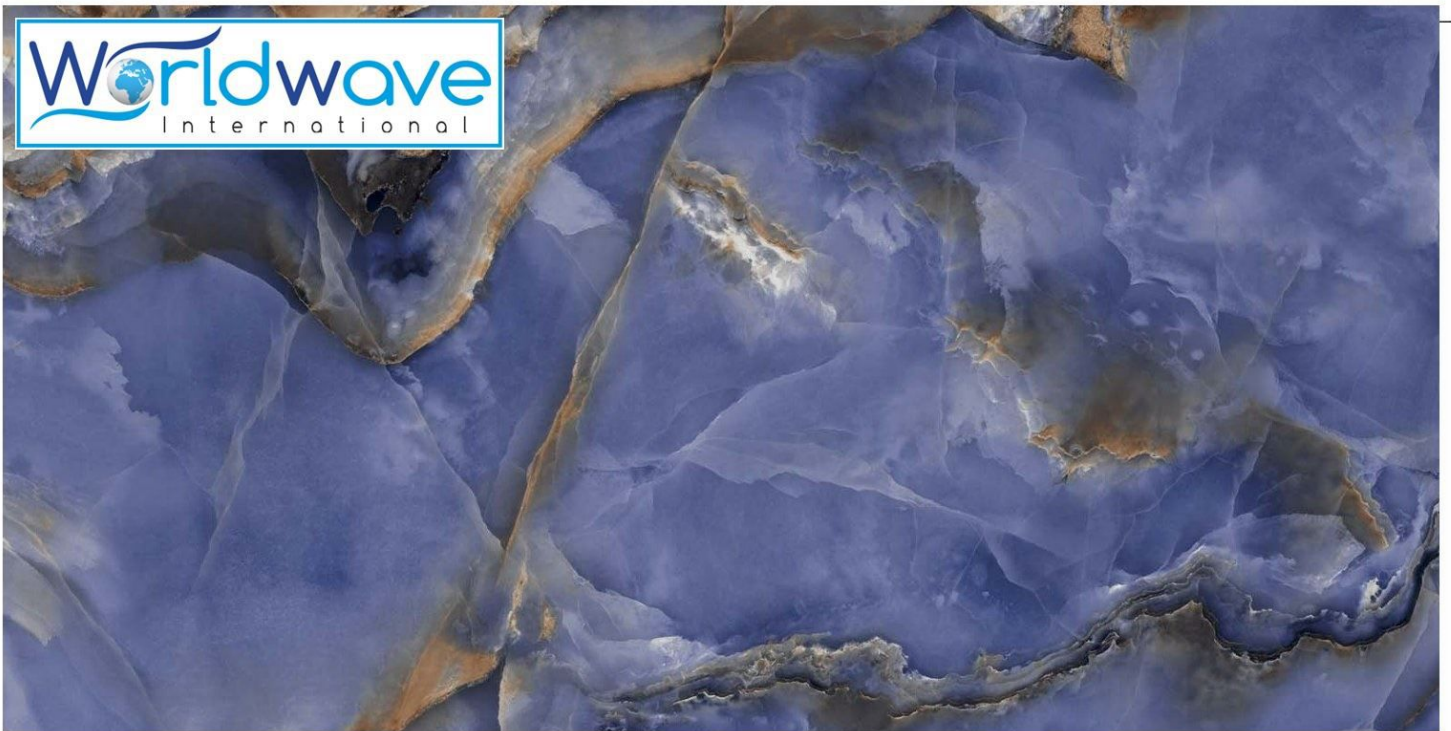

SIZE
800 X 1600MM

THICKNESS
9MM

SMOKE BLUE

FINISH
LIGHT GLASS

RANDOM
2