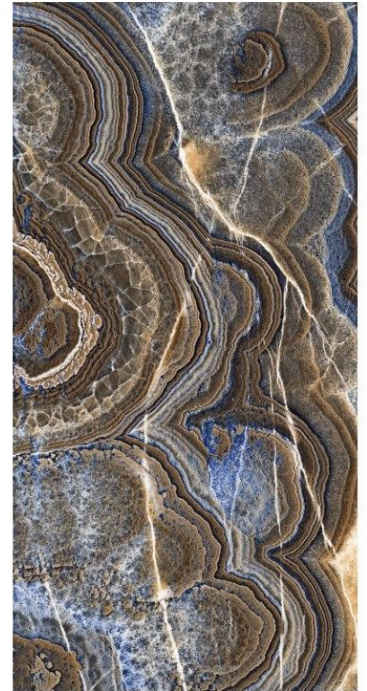

4

SIZE
800 X 1600MM

THICKNESS
9MM

TORONTO BROWN

FINISH
LIGHT GLASS

RANDOM
4

SIZE
800 X 1600MM

THICKNESS
9MM