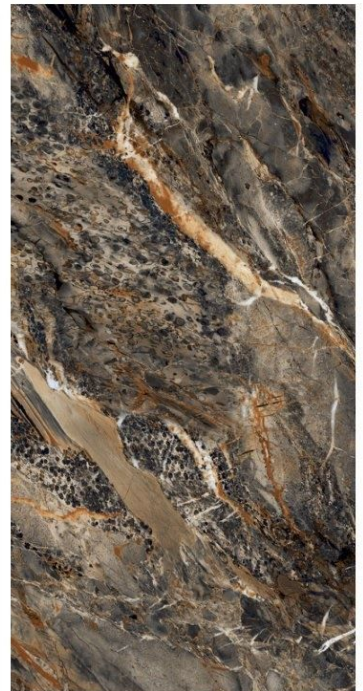

SIZE
800 X 1600MM

THICKNESS
9MM

FOSSIL NATURAL

FINISH
LIGHT GLASS

RANDOM
4