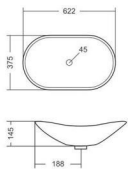

## CRYSTAL

TABLE TOP BASIN  
5MM THINNEST  
L407, W505, H145MM

→|← 5MM THINNEST

## CUBE

TABLE TOP BASIN  
5MM THINNEST  
L597, W597, H110MM

→|← 5MM THINNEST

**ERA**

TABLE TOP BASIN  
L427, W427, H173MM

**FLORA**

TABLE TOP BASIN  
5MM THINNEST  
L375, W662, H145MM

5MM THINNEST