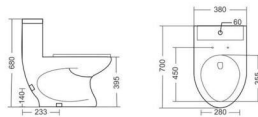

2002
ONE PIECE CLOSET
WASH DOWN FLUSHING
S-TRAP WALL DIST. 225MM
L700, W380, H680MM