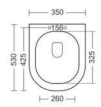

SOFEN

FLOOR MOUNT EWC
WASH DOWN
L530, W350, H397MM

Blending into
elegant style