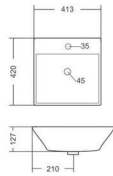

TABLE TOP BASIN  
L412, W570, H129MM

**SLIK**

TABLE TOP BASIN  
L373, W373, H138MM

**SLOG**

TABLE TOP BASIN  
L410, W410, H126MM

**SOAR**

TABLE TOP BASIN  
L385, W456, H136MM

**SOBER**

TABLE TOP BASIN  
L375, W485, H138MM

**STAR**

TABLE TOP BASIN  
L375, W375, H121MM

**SUN**

TABLE TOP BASIN  
L395, W395, H157MM

**SYMON**

TABLE TOP BASIN  
L420, W413, H127MM

**TERRA**

TABLE TOP BASIN  
L410, W410, H133MM

**VIVA**

TABLE TOP BASIN  
5MM THINNEST  
L435, W435, H137MM

**XOLO**

TABLE TOP BASIN  
5MM THINNEST  
L300, W300, H130MM

→ ← 5MM THINNEST

→ ← 5MM THINNEST

wash basin