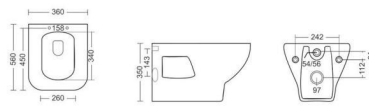

**JAZZY**

WALL HUNG CLOSET  
WASH DOWN FLUSHING  
(WITH JET / WITHOUT JET)

L467, W363, H385MM

Adds modern touch

Embrace simple  
beauty

**KALLIS**  
WALL HUNG CLOSET  
WASH DOWN FLUSHING  
L560, W360, H350MM