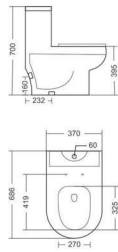

**COMPACT**

TABLE TOP BASIN  
L398, W398, H140MM

**RIGA**

WALL HUNG CLOSET  
RIMLESS  
L508, W345, H357MM

  
**one piece  
closet**

**2001**

ONE PIECE CLOSET  
WASH DOWN FLUSHING  
S-TRAP WALL DIST. 225MM  
L686, W370, H700MM