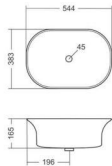

**ISVEA**

TABLE TOP BASIN  
5MM THINNEST  
L375, W468, H132MM

→ ← 5MM THINNEST

**LEO**

TABLE TOP BASIN  
5MM THINNEST  
L383, W544, H165MM

± 5MM  
THINNEST

**LEWIS**

TABLE TOP BASIN  
L407, W407, H150MM

**LINIA**

TABLE TOP BASIN  
5MM THINNEST  
L395, W580, H142MM

→ ← 5MM THINNEST

**MARCO**

TABLE TOP BASIN  
5MM THINNEST  
L405, W405, H115MM

→ ← 5MM THINNEST

**METRO**

TABLE TOP BASIN  
5MM THINNEST  
L540, W380, H126MM