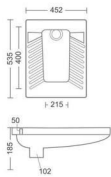

## VENICE

HALF PEDESTAL  
L455, W580, H545MM

**STEPHY**

WATER CLOSET  
L560, W370, H395MM

**23" ORRISSA**

ORRISSA PAN  
L590, W465, H310MM

**AQU PAN**

ORRISSA PAN  
L580, W445, H290MM

**ARAB PAN  
(CT PAN)**

ORRISA PAN  
L535, W452, H185MM