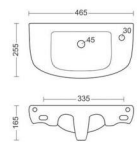

FLAIRE
WASH BASIN
L265, W465, H105MM