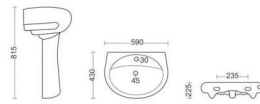

SOPHIA

HALF PEDESTAL
L425, W560, H513MM

STEPHY