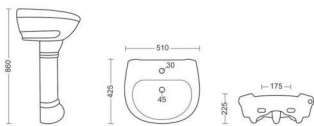

SWING

FULL PEDESTAL
L425, W510, H860MM