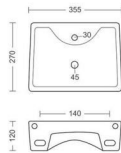

GEM
WASH BASIN
L270, W355, H120MM