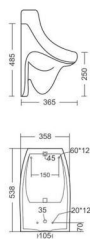

**HEALTH ORISSA**

ORRISA PAN  
L590, W455, H310MM

**O.P. 20"**

ORRISA PAN  
L515, W410, H180MM

**O.P. 23"**

ORRISA PAN  
L590, W455, H310MM

urinal

**ALDO**  
URINAL  
L270, W330, H405MM

**BRONZA**  
URINAL  
L365, W358, H538MM

**DIVISIONAL PLATE**  
URINAL  
L95, W327, H675MM