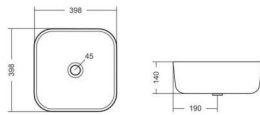

**RIGA**

WALL HUNG CLOSET  
RIMLESS  
L508, W365, H357MM

MATT WHITE

COMPACT

TABLE TOP BASIN  
L398, W398, H140MM

RIGA

WALL HUNG CLOSET  
RIMLESS  
L508, W365, H357MM

7 RIMLESS