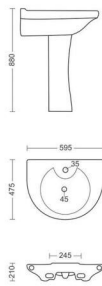

**MAJESTY**  
FULL PEDESTAL  
L510, W645, H920MM

**LOURET**  
FULL PEDESTAL  
L420, W530, H870MM

**LOURET**

**LOURET**  
HALF PEDESTAL  
L425, W520, H505MM

FULL PEDESTAL  
L422, W560, H850MM

**NEO**

HALF PEDESTAL  
L430, W555, H505MM

**NOVA**

HALF PEDESTAL  
L440, W510, H521MM

HALF PEDESTAL  
L475, W595, H545MM

## OLIVE

FULL PEDESTAL  
L475, W595, H880MM

FULL PEDESTAL  
L465, W685, H875MM