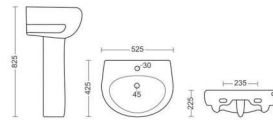

## OLIVE

FULL PEDESTAL  
L475, W595, H880MM

FULL PEDESTAL  
L465, W685, H875MM

## PARISH

HALF PEDESTAL  
L360, W650, H720MM

**SERENA**

FULL PEDESTAL  
L490, W593, H935MM

**SAMITE**

FULL PEDESTAL  
L425, W525, H825MM

FULL PEDESTAL  
L435, W570, H880MM