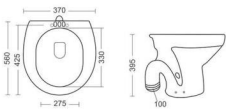

**DIAMOND**

FLOOR MOUNT EWC  
WASH DOWN  
L565, W350, H420MM

Reflecting the  
modern lifestyle

**ANGLO**  
WATER CLOSET  
L558, W465, H410MM

**SELVO**  
WATER CLOSET  
L545, W465, H405MM

**SPICE**  
WATER CLOSET  
L430, W550, H410MM