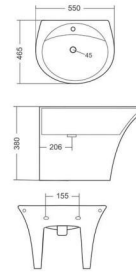

**MANGO**  
WASH BASIN  
L255, W325, H166MM

**MINI CORNER**  
WASH BASIN  
L375, W350, H134MM

**MINI SYNDICATE**  
WASH BASIN  
L325, W285, H130MM

**PARITY**

WASH BASIN  
L242, W420, H129MM

**PEARL**

WASH BASIN  
L288, W408, H144MM

**PLAZMA**

WASH BASIN  
L305, W400, H170MM

**SHALLY**  
WASH BASIN  
L265, W370, H170MM

**SIPRA**  
WASH BASIN  
L308, W470, H205MM

**SKIM**  
WASH BASIN  
L395, W360, H145MM

**SMILE**

WASH BASIN  
L310, W410, H250MM

**STYLO**

WASH BASIN  
L410, W460, H190MM

**SPOUSE**

WASH BASIN  
L370, W460, H170MM

**SYNDICATE**

WASH BASIN  
L405, W350, H140MM

**TIM**  
WASH BASIN  
L440, W330, H145MM

**one piece  
basin**

**ADOR**

ONE PIECE BASIN  
L440, W500, H365MM

**ALFA**

ONE PIECE BASIN  
L465, W550, H380MM

**BIG PETAL**

ONE PIECE BASIN  
L440, W460, H327MM

**OMEGA**

ONE PIECE BASIN  
L370, W370, H225MM