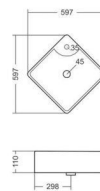

CUBE

TABLE TOP BASIN
5MM THINNEST
L597, W597, H110MM

→|← 5MM THINNEST