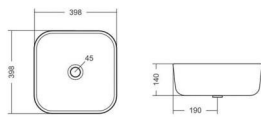

**COMPACT**

TABLE TOP BASIN  
L398, W398, H140MM

**RIGA**

WALL HUNG CLOSET  
RIMLESS  
L508, W345, H357MM

  
**one piece  
closet**

**2001**

ONE PIECE CLOSET  
WASH DOWN FLUSHING  
S-TRAP WALL DIST. 225MM  
L686, W370, H700MM