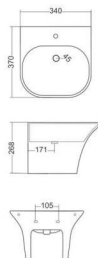

**MANGO**  
WASH BASIN  
L255, W325, H166MM

**MINI CORNER**  
WASH BASIN  
L375, W350, H134MM

**MINI SYNDICATE**  
WASH BASIN  
L325, W285, H130MM

**PARITY**

WASH BASIN  
L242, W420, H129MM

**PEARL**

WASH BASIN  
L288, W408, H144MM

**STYLO**

WASH BASIN  
L410, W460, H190MM

**SPOUSE**

WASH BASIN  
L370, W460, H170MM

**SYNDICATE**

WASH BASIN  
L405, W350, H140MM

**TIM**  
WASH BASIN  
L440, W330, H145MM

**one piece  
basin**

**ADOR**

ONE PIECE BASIN  
L440, W500, H365MM

**ALFA**

ONE PIECE BASIN  
L465, W550, H380MM

**BIG PETAL**

ONE PIECE BASIN  
L440, W460, H327MM

**OMEGA**

ONE PIECE BASIN  
L370, W370, H225MM

**PETAL**  
ONE PIECE BASIN  
L370, W340, H280MM

**POLO**  
ONE PIECE BASIN  
L325, W343, H255MM

**SYSCO**  
ONE PIECE BASIN  
L445, W435, H340MM

**P R E M I U M**  
**S A N I T A R Y W A R E**

WATER SLIDES FAST  
ON THE SURFACE