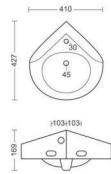

CASSIO
WASH BASIN
L307, W440, H145MM