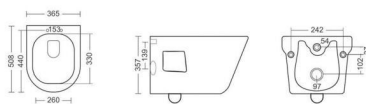

**NEPTA**

WALL HUNG CLOSET  
WASH DOWN FLUSHING  
L545, W350, H375MM

The ideal elegant  
elements

Symbol of  
elegance

7 RIMLESS

**RIGA**

WALL HUNG CLOSET  
RIMLESS

L508, W365, H357MM