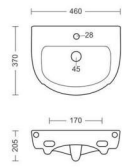

SPOUSE

WASH BASIN
L370, W460, H170MM