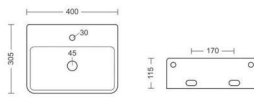

**MANGO**  
WASH BASIN  
L255, W325, H166MM

**MINI CORNER**  
WASH BASIN  
L375, W350, H134MM

**MINI SYNDICATE**  
WASH BASIN  
L325, W285, H130MM

**PARITY**

WASH BASIN  
L242, W420, H129MM

**PEARL**

WASH BASIN  
L288, W408, H144MM