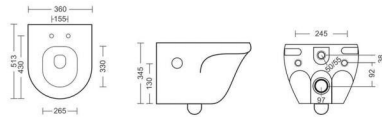

Keep smooth and  
splendor

Modern way of living

7 RIMLESS

**DELTA**  
WALL HUNG CLOSET  
RIMLESS  
L513, W360, H345MM

PREMIUM SANITARYWARE

Taste of  
elegant art

**ELLIPS**  
WALL HUNG CLOSET  
WASH DOWN FLUSHING  
L540, W352, H340MM