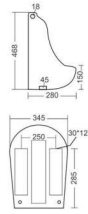

TOVA

URINAL
L280, W345, H468MM