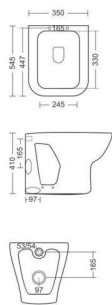

GRACE

FLOOR MOUNT EWC
WASH DOWN
L545, W350, H410MM

Experience the
modern craft