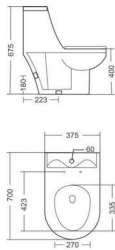

Linear and  
 minimalist design

Perfectly blend  
with the simplicity

**2004**  
ONE PIECE CLOSET  
WASH DOWN FLUSHING  
S-TRAP WALL DIST. 225MM  
L690, W345, H748MM

**2005**

ONE PIECE CLOSET  
WASH DOWN FLUSHING  
S-TRAP WALL DIST. 225MM  
L700, W375, H675MM