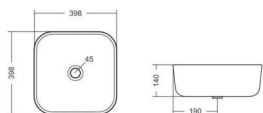

**LIGHT PINK**

**COMPACT**

TABLE TOP BASIN  
L398, W398, H140MM

**RIGA**

WALL HUNG CLOSET  
RIMLESS  
L508, W365, H357MM

**LIGHT CREAM NATURE**

**COMPACT**

TABLE TOP BASIN  
L398, W398, H140MM