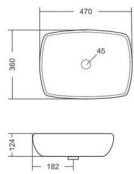

**LINIA**

TABLE TOP BASIN  
5MM THINNEST  
L395, W580, H142MM

→ ← 5MM THINNEST

**MARCO**

TABLE TOP BASIN  
5MM THINNEST  
L405, W405, H115MM

→ ← 5MM THINNEST

**METRO**

TABLE TOP BASIN  
5MM THINNEST  
L540, W380, H126MM

→|← 5MM THINNEST

**NEXA**

TABLE TOP BASIN  
5MM THINNEST  
L320, W320, H107MM

→|← 5MM THINNEST

**NEXUS**

TABLE TOP BASIN  
L360, W470, H124MM

**PRIMA**

TABLE TOP BASIN  
5MM THINNEST  
L415, W588, H136MM