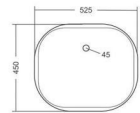

GARNET

UNDER COUNTER BASIN
L450, W525, H216MM