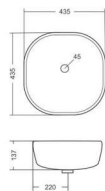

TABLE TOP BASIN  
L375, W485, H138MM

**STAR**

TABLE TOP BASIN  
L375, W375, H121MM

**SUN**

TABLE TOP BASIN  
L395, W395, H157MM

**SYMON**

TABLE TOP BASIN  
L420, W413, H127MM

**TERRA**

TABLE TOP BASIN  
L410, W410, H133MM

**VIVA**

TABLE TOP BASIN  
5MM THINNEST  
L435, W435, H137MM

**XOLO**

TABLE TOP BASIN  
5MM THINNEST  
L300, W300, H130MM

→ ← 5MM THINNEST

→ ← 5MM THINNEST

wash basin

**APPLE**

WASH BASIN  
L345, W425, H169MM

**CANVAS**

WASH BASIN  
L350, W457, H153MM

**BRUNO**

WASH BASIN  
L340, W525, H203MM

**CASSIO**  
WASH BASIN  
L307, W440, H145MM

**CHICAGO**  
WASH BASIN  
L380, W485, H183MM