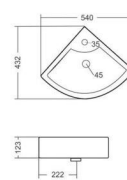

CORUS

TABLE TOP BASIN
L432, W540, H123MM