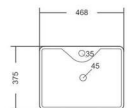

IRIS

TABLE TOP BASIN
5MM THINNEST
L458, W458, H176MM

→ ← 5MM THINNEST

ISVEA

TABLE TOP BASIN
5MM THINNEST
L375, W468, H132MM

→ ← 5MM THINNEST