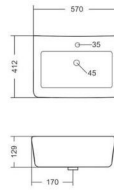

→ 5MM THINNEST

**PRISTINE**

TABLE TOP BASIN  
L413, W570, H125MM

**RADO**

TABLE TOP BASIN  
L437, W432, H116MM

**RIPON**

TABLE TOP BASIN  
L391, W527, H125MM

**SAI**

TABLE TOP BASIN  
L412, W570, H129MM

**SLIK**

TABLE TOP BASIN  
L373, W373, H138MM

**SLOG**

TABLE TOP BASIN  
L410, W410, H126MM

**SOAR**

TABLE TOP BASIN  
L385, W456, H136MM

**SOBER**