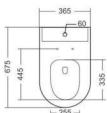

Charming stylistic  
detailing

Feel immersive  
experience

**2008**  
ONE PIECE CLOSET  
WASH DOWN FLUSHING  
S-TRAP WALL DIST. 225MM  
L660, W360, H725MM

**2009**

ONE PIECE CLOSET  
SIPHONIC FLUSHING  
S-TRAP WALL DIST. 225MM  
L675, W365, H760MM