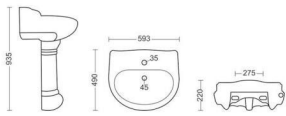

FULL PEDESTAL
L435, W570, H880MM

SERENA

FULL PEDESTAL
L490, W593, H935MM