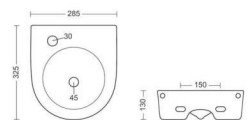

**MANGO**  
WASH BASIN  
L255, W325, H166MM

**MINI CORNER**  
WASH BASIN  
L375, W350, H134MM

**MINI SYNDICATE**  
WASH BASIN  
L325, W285, H130MM

**PARITY**

WASH BASIN  
L242, W420, H129MM

**PEARL**

WASH BASIN  
L288, W408, H144MM