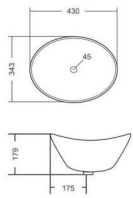

**AMY**

TABLE TOP BASIN  
5MM THINNEST  
L315, W412, H122MM

→ 5MM THINNEST

**ARIZON**

TABLE TOP BASIN  
L302, W523, H129MM

**ARTIZ**

TABLE TOP BASIN  
5MM THINNEST  
L435, W719, H129MM

5MM THINNEST

**CADIZ**

TABLE TOP BASIN  
L343, W430, H179MM

**COCO**

TABLE TOP BASIN  
5MM THINNEST  
L360, W530, H118MM

→ 5MM THINNEST

**COMPACT**

TABLE TOP BASIN  
5MM THINNEST  
L398, W398, H140MM

**CONCA**