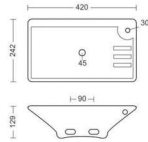

**MANGO**  
WASH BASIN  
L255, W325, H166MM

**MINI CORNER**  
WASH BASIN  
L375, W350, H134MM

**MINI SYNDICATE**  
WASH BASIN  
L325, W285, H130MM

**PARITY**

WASH BASIN  
L242, W420, H129MM

**PEARL**

WASH BASIN  
L288, W408, H144MM