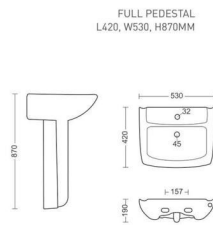

High resistance to external agents, longer durability.

**half & full  
pedestal**

FULL PEDESTAL  
L440, W570, H850MM

**ALTIS**

HALF PEDESTAL  
L460, W568, H516MM

**CORINA**

FULL PEDESTAL  
L465, W765, H900MM

**MAJESTY**  
FULL PEDESTAL  
L510, W645, H920MM

**LOURET**  
FULL PEDESTAL  
L420, W530, H870MM

**LOURET**

**LOURET**  
HALF PEDESTAL  
L425, W520, H505MM

FULL PEDESTAL  
L422, W560, H850MM

**NEO**

HALF PEDESTAL  
L430, W555, H505MM

## OLIVE

FULL PEDESTAL  
L475, W595, H880MM

FULL PEDESTAL  
L465, W685, H875MM