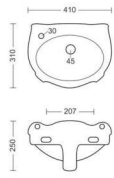

**MANGO**  
WASH BASIN  
L255, W325, H166MM

**MINI CORNER**  
WASH BASIN  
L375, W350, H134MM

**MINI SYNDICATE**  
WASH BASIN  
L325, W285, H130MM

**PARITY**

WASH BASIN  
L242, W420, H129MM

**PEARL**

WASH BASIN  
L288, W408, H144MM

**PLAZMA**

WASH BASIN  
L305, W400, H170MM

**SHALLY**  
WASH BASIN  
L265, W370, H170MM

**SIPRA**  
WASH BASIN  
L308, W470, H205MM

**SKIM**  
WASH BASIN  
L395, W360, H145MM

**SMILE**

WASH BASIN  
L310, W410, H250MM