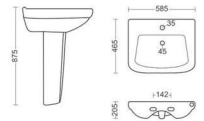

**MAJESTY**  
FULL PEDESTAL  
L510, W645, H920MM

**LOURET**  
FULL PEDESTAL  
L420, W530, H870MM

**LOURET**

**LOURET**  
HALF PEDESTAL  
L425, W520, H505MM

FULL PEDESTAL  
L422, W560, H850MM

**NEO**

HALF PEDESTAL  
L430, W555, H505MM

## OLIVE

FULL PEDESTAL  
L475, W595, H880MM

FULL PEDESTAL  
L465, W685, H875MM