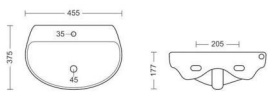

**CLASSIC**  
WASH BASIN  
L360, W460, H200MM

**CORNER**

WASH BASIN  
L427, W410, H169MM

**COZY**

WASH BASIN  
L480, W570, H180MM

**ESTILO**

WASH BASIN  
L270, W465, H130MM

**Eva**  
WASH BASIN  
L375, W455, H177MM