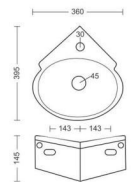

**MANGO**  
WASH BASIN  
L255, W325, H166MM

**MINI CORNER**  
WASH BASIN  
L375, W350, H134MM

**MINI SYNDICATE**  
WASH BASIN  
L325, W285, H130MM

**PARITY**

WASH BASIN  
L242, W420, H129MM

**PEARL**

WASH BASIN  
L288, W408, H144MM

**PLAZMA**

WASH BASIN  
L305, W400, H170MM

**SHALLY**  
WASH BASIN  
L265, W370, H170MM

**SIPRA**  
WASH BASIN  
L308, W470, H205MM

**SKIM**  
WASH BASIN  
L395, W360, H145MM

**SMILE**

WASH BASIN  
L310, W410, H250MM

**STYLO**

WASH BASIN  
L410, W460, H190MM

**SPOUSE**

WASH BASIN  
L370, W460, H170MM

**SYNDICATE**

WASH BASIN  
L405, W350, H140MM

**TIM**  
WASH BASIN  
L440, W330, H145MM

**one piece  
basin**