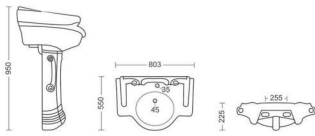

FULL PEDESTAL
L455, W580, H845MM