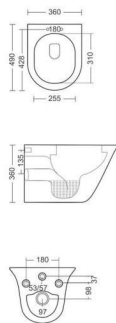

COSMOS

WALL HUNG CLOSET
RIMLESS

L490, W360, H360MM

Pleasure of all
the smoothness

RIMLESS