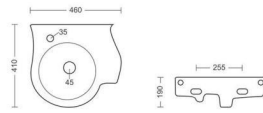

STYLO

WASH BASIN
L410, W460, H190MM