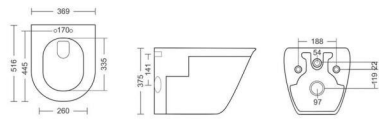

WALL HUNG CLOSET  
RIMLESS

L490, W360, H360MM

Pleasure of all  
the smoothness

RIMLESS

Finest and unique  
design

**APOLLO**  
WALL HUNG CLOSET  
WASH DOWN FLUSHING  
L516, W369, H375MM

**CAMRI**

WALL HUNG CLOSET  
WASH DOWN FLUSHING  
L525, W370, H357MM