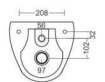

NEPTA

WALL HUNG CLOSET
WASH DOWN FLUSHING
L545, W350, H375MM

The ideal elegant
elements