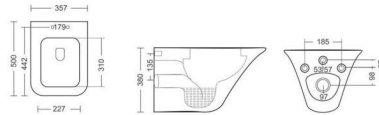

Water-saving flushing  
system with 7/4-litre knobs

Soft closing seat cover

  
wall hung  
closet

Simplicity in every  
gesture

7 RIMLESS

**ASPIRE**  
WALL HUNG CLOSET  
RIMLESS  
L500, W357, H380MM

**COSMOS**