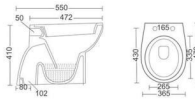

**DIAMOND**

FLOOR MOUNT EWC  
WASH DOWN  
L565, W350, H420MM

Reflecting the  
modern lifestyle

**ANGLO**  
WATER CLOSET  
L558, W465, H410MM

**SELVO**  
WATER CLOSET  
L545, W465, H405MM

**SPICE**  
WATER CLOSET  
L430, W550, H410MM