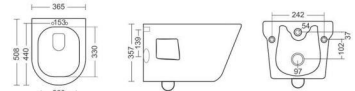

WALL HUNG CLOSET
RIMLESS
L508, W365, H357MM