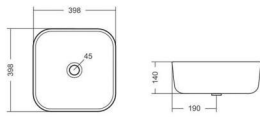

**LIGHT PINK**

**COMPACT**

TABLE TOP BASIN  
L398, W398, H140MM

**RIGA**

WALL HUNG CLOSET  
RIMLESS  
L508, W365, H357MM

**LIGHT CREAM NATURE**

**COMPACT**

TABLE TOP BASIN  
L398, W398, H140MM