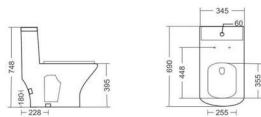

2004
ONE PIECE CLOSET
WASH DOWN FLUSHING
S-TRAP WALL DIST. 225MM
L690, W345, H748MM