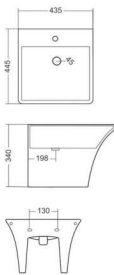

P R E M I U M
S A N I T A R Y W A R E

T H E P R O D U C T A T T R I B U T E S

The surface is perfectly smooth

Easy and quick cleaning

Greater surface brilliance