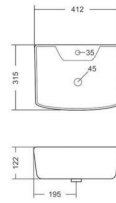

WALL HUNG CLOSET  
WASH DOWN FLUSHING  
L658, W383, H772MM

A natural  
finish of arts

PREMIUM SANITARYWARE

  
**table top  
basin**

**ALTO**

TABLE TOP BASIN  
5MM THINNEST  
L277, W277, H116MM

→ 5MM THINNEST