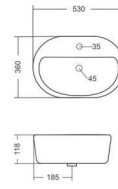

**AMY**

TABLE TOP BASIN  
5MM THINNEST  
L315, W412, H122MM

→ 5MM THINNEST

**ARIZON**

TABLE TOP BASIN  
L302, W523, H129MM

**ARTIZ**

TABLE TOP BASIN  
5MM THINNEST  
L435, W719, H129MM

5MM THINNEST

**CADIZ**

TABLE TOP BASIN  
L343, W430, H179MM

**COCO**

TABLE TOP BASIN  
5MM THINNEST  
L360, W530, H118MM

→ 5MM THINNEST

**COMPACT**

TABLE TOP BASIN  
5MM THINNEST  
L398, W398, H140MM

**CONCA**