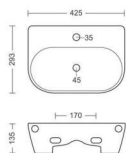

LEXO
WASH BASIN
L293, W425, H135MM