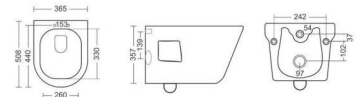

**ROYAL BLUE**

**COMPACT**

TABLE TOP BASIN  
L398, W398, H140MM

**RIGA**

WALL HUNG CLOSET  
RIMLESS  
L508, W365, H357MM

**MOUNT PEARL**

**COMPACT**

TABLE TOP BASIN  
L398, W398, H140MM