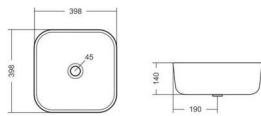

**ROYAL BLUE**

**COMPACT**

TABLE TOP BASIN  
L398, W398, H140MM

**RIGA**

WALL HUNG CLOSET  
RIMLESS  
L508, W365, H357MM

**MOUNT PEARL**

**COMPACT**

TABLE TOP BASIN  
L398, W398, H140MM