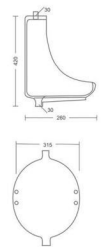

SPARK

URINAL
L310, W320, H515MM

FLAT BACK

URINAL
L260, W315, H420MM