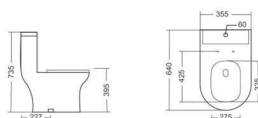

2012

ONE PIECE CLOSET
SIPHONIC FLUSHING
S-TRAP WALL DIST. 225MM / 300MM
L640, W355, H735MM