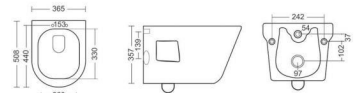

**COMPACT**

TABLE TOP BASIN  
L398, W398, H140MM

**RIGA**

WALL HUNG CLOSET  
RIMLESS  
L508, W345, H357MM

  
**one piece  
closet**

**2001**

ONE PIECE CLOSET  
WASH DOWN FLUSHING  
S-TRAP WALL DIST. 225MM  
L686, W370, H700MM