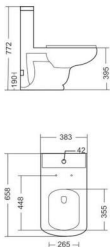

CRETA 2 PIECE

WALL HUNG CLOSET
WASH DOWN FLUSHING
L658, W383, H772MM

A natural
finish of arts

PREMIUM SANITARYWARE