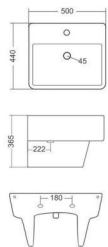

**MANGO**  
WASH BASIN  
L255, W325, H166MM

**MINI CORNER**  
WASH BASIN  
L375, W350, H134MM

**MINI SYNDICATE**  
WASH BASIN  
L325, W285, H130MM

**PARITY**

WASH BASIN  
L242, W420, H129MM

**PEARL**

WASH BASIN  
L288, W408, H144MM

**STYLO**

WASH BASIN  
L410, W460, H190MM

**SPOUSE**

WASH BASIN  
L370, W460, H170MM

**SYNDICATE**

WASH BASIN  
L405, W350, H140MM

**TIM**  
WASH BASIN  
L440, W330, H145MM

**one piece  
basin**

**ADOR**

ONE PIECE BASIN  
L440, W500, H365MM

**ALFA**

ONE PIECE BASIN  
L465, W550, H380MM

**BIG PETAL**

ONE PIECE BASIN  
L440, W460, H327MM

**OMEGA**

ONE PIECE BASIN  
L370, W370, H225MM