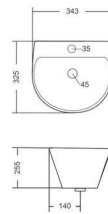

**STYLO**

WASH BASIN  
L410, W460, H190MM

**SPOUSE**

WASH BASIN  
L370, W460, H170MM

**SYNDICATE**

WASH BASIN  
L405, W350, H140MM

**TIM**  
WASH BASIN  
L440, W330, H145MM

**one piece  
basin**

**ADOR**

ONE PIECE BASIN  
L440, W500, H365MM

**ALFA**

ONE PIECE BASIN  
L465, W550, H380MM

**BIG PETAL**

ONE PIECE BASIN  
L440, W460, H327MM

**OMEGA**

ONE PIECE BASIN  
L370, W370, H225MM

**PETAL**  
ONE PIECE BASIN  
L370, W340, H280MM

**POLO**  
ONE PIECE BASIN  
L325, W343, H255MM

**SYSCO**  
ONE PIECE BASIN  
L445, W435, H340MM

**P R E M I U M**  
**S A N I T A R Y W A R E**

WATER SLIDES FAST  
ON THE SURFACE