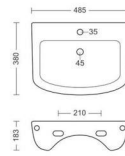

**APPLE**

WASH BASIN  
L345, W425, H169MM

**CANVAS**

WASH BASIN  
L350, W457, H153MM

**BRUNO**

WASH BASIN  
L340, W525, H203MM

**CASSIO**  
WASH BASIN  
L307, W440, H145MM

**CHICAGO**  
WASH BASIN  
L380, W485, H183MM