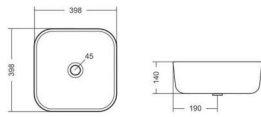

**ROYAL BLUE**

**COMPACT**

TABLE TOP BASIN  
L398, W398, H140MM

**RIGA**

WALL HUNG CLOSET  
RIMLESS  
L508, W365, H357MM

**MOUNT PEARL**

**COMPACT**

TABLE TOP BASIN  
L398, W398, H140MM