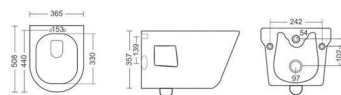

**LIGHT PINK**

**COMPACT**

TABLE TOP BASIN  
L398, W398, H140MM

**RIGA**

WALL HUNG CLOSET  
RIMLESS  
L508, W365, H357MM

**LIGHT CREAM NATURE**

**COMPACT**

TABLE TOP BASIN  
L398, W398, H140MM