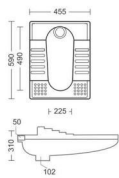

**ARAB PAN
(CT PAN)**

ORRISA PAN
L535, W452, H185MM

HEALTH ORISSA

ORRISA PAN
L590, W455, H310MM

O.P. 20"

ORRISA PAN
L515, W410, H180MM

O.P. 23"

ORRISA PAN
L590, W455, H310MM