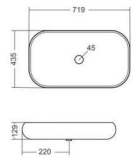

**AMY**

TABLE TOP BASIN  
5MM THINNEST  
L315, W412, H122MM

→ 5MM THINNEST

**ARIZON**

TABLE TOP BASIN  
L302, W523, H129MM

**ARTIZ**

TABLE TOP BASIN  
5MM THINNEST  
L435, W719, H129MM

5MM THINNEST

**CADIZ**

TABLE TOP BASIN  
L343, W430, H179MM

**COCO**

TABLE TOP BASIN  
5MM THINNEST  
L360, W530, H118MM

→ 5MM THINNEST

**COMPACT**

TABLE TOP BASIN  
5MM THINNEST  
L398, W398, H140MM

**CONCA**