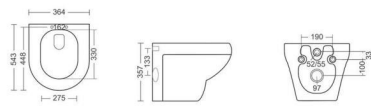

WALL HUNG CLOSET  
WASH DOWN FLUSHING  
L468, W367, H375MM

Crafted  
to perfection

Defined by  
lavish design

7 RIMLESS TORNADO FLUSHING 4D 4D TECHNOLOGY

**SPENTA**

WALL HUNG CLOSET  
RIMLESS  
TORNADO FLUSHING  
4D TECHNOLOGY  
L543, W364, H357MM