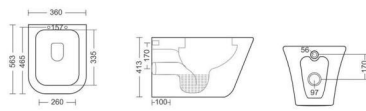

**GRACE**

FLOOR MOUNT EWC  
WASH DOWN  
L545, W350, H410MM

Experience the  
modern craft

**SOFEN**

FLOOR MOUNT EWC  
WASH DOWN  
L530, W350, H397MM

Blending into  
elegant style

Turn into  
gorgeous looks

**RECTO**  
FLOOR MOUNT EWC  
WASH DOWN  
L563, W340, H413MM