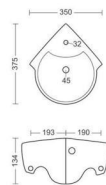

**APPLE**

WASH BASIN  
L345, W425, H169MM

**CANVAS**

WASH BASIN  
L350, W457, H153MM

**BRUNO**

WASH BASIN  
L340, W525, H203MM

**CASSIO**  
WASH BASIN  
L307, W440, H145MM

**CHICAGO**  
WASH BASIN  
L380, W485, H183MM

**CLASSIC**  
WASH BASIN  
L360, W460, H200MM

**CORNER**

WASH BASIN  
L427, W410, H169MM

**COZY**

WASH BASIN  
L480, W570, H180MM

**ESTILO**

WASH BASIN  
L270, W465, H130MM

**Eva**  
WASH BASIN  
L375, W455, H177MM

**FIERO**  
WASH BASIN  
L265, W380, H132MM

**FLAIRE**  
WASH BASIN  
L265, W465, H105MM

**GEM**  
WASH BASIN  
L270, W355, H120MM

**LEXO**  
WASH BASIN  
L293, W425, H135MM

**LILY**  
WASH BASIN  
L290, W410, H146MM

**MANGO**  
WASH BASIN  
L255, W325, H166MM

**MINI CORNER**  
WASH BASIN  
L375, W350, H134MM

**MINI SYNDICATE**  
WASH BASIN  
L325, W285, H130MM

**PARITY**

WASH BASIN  
L242, W420, H129MM

**PEARL**

WASH BASIN  
L288, W408, H144MM