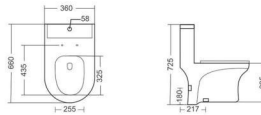

2008
ONE PIECE CLOSET
WASH DOWN FLUSHING
S-TRAP WALL DIST. 225MM
L660, W360, H725MM