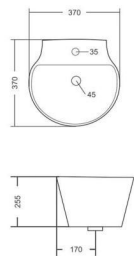

**MANGO**  
WASH BASIN  
L255, W325, H166MM

**MINI CORNER**  
WASH BASIN  
L375, W350, H134MM

**MINI SYNDICATE**  
WASH BASIN  
L325, W285, H130MM

**PARITY**

WASH BASIN  
L242, W420, H129MM

**PEARL**

WASH BASIN  
L288, W408, H144MM

**STYLO**

WASH BASIN  
L410, W460, H190MM

**SPOUSE**

WASH BASIN  
L370, W460, H170MM

**SYNDICATE**

WASH BASIN  
L405, W350, H140MM

**TIM**  
WASH BASIN  
L440, W330, H145MM

**one piece  
basin**

**ADOR**

ONE PIECE BASIN  
L440, W500, H365MM

**ALFA**

ONE PIECE BASIN  
L465, W550, H380MM

**BIG PETAL**

ONE PIECE BASIN  
L440, W460, H327MM

**OMEGA**

ONE PIECE BASIN  
L370, W370, H225MM

**PETAL**  
ONE PIECE BASIN  
L370, W340, H280MM

**POLO**  
ONE PIECE BASIN  
L325, W343, H255MM

**SYSCO**  
ONE PIECE BASIN  
L445, W435, H340MM

**P R E M I U M**  
**S A N I T A R Y W A R E**

WATER SLIDES FAST  
ON THE SURFACE