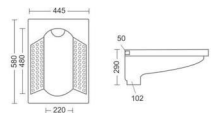

**STEPHY**

WATER CLOSET  
L560, W370, H395MM

**23" ORRISSA**

ORRISSA PAN  
L590, W465, H310MM

**AQU PAN**

ORRISSA PAN  
L580, W445, H290MM

**ARAB PAN  
(CT PAN)**

ORRISA PAN  
L535, W452, H185MM