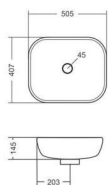

CUBE

TABLE TOP BASIN
5MM THINNEST
L597, W597, H110MM

→|← 5MM THINNEST