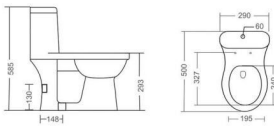

BABY

ONE PIECE CLOSET
WASH DOWN FLUSHING

S-TRAP WALL DIST. 225MM / 300MM

L500, W290, H585MM