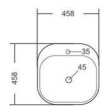

PREMIUM SANITARYWARE

**GEO**

TABLE TOP BASIN  
L360, W368, H151MM

**INOX**

TABLE TOP BASIN  
L420, W428, H150MM

**IRIS**

TABLE TOP BASIN  
5MM THINNEST  
L458, W458, H176MM

→ ← 5MM THINNEST