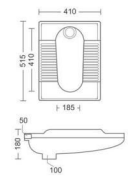

O.P. 20"

ORRISA PAN
L515, W410, H180MM

O.P. 23"

ORRISA PAN
L590, W455, H310MM