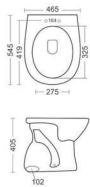

## VENICE

HALF PEDESTAL  
L455, W580, H545MM

**DIAMOND**

FLOOR MOUNT EWC  
WASH DOWN  
L565, W350, H420MM

Reflecting the  
modern lifestyle

**ANGLO**  
WATER CLOSET  
L558, W465, H410MM

**SELVO**  
WATER CLOSET  
L545, W465, H405MM

**SPICE**  
WATER CLOSET  
L430, W550, H410MM