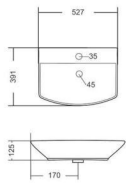

→|← 5MM THINNEST

**NEXA**

TABLE TOP BASIN  
5MM THINNEST  
L320, W320, H107MM

→|← 5MM THINNEST

**NEXUS**

TABLE TOP BASIN  
L360, W470, H124MM

**PRIMA**

TABLE TOP BASIN  
5MM THINNEST  
L415, W588, H136MM

→ 5MM THINNEST

**PRISTINE**

TABLE TOP BASIN  
L413, W570, H125MM

**RADO**

TABLE TOP BASIN  
L437, W432, H116MM

**RIPON**

TABLE TOP BASIN  
L391, W527, H125MM

**SAI**

TABLE TOP BASIN  
L412, W570, H129MM

**SLIK**

TABLE TOP BASIN  
L373, W373, H138MM

**SLOG**

TABLE TOP BASIN  
L410, W410, H126MM

**SOAR**

TABLE TOP BASIN  
L385, W456, H136MM

**SOBER**