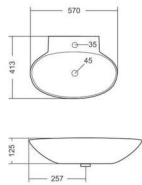

→|← 5MM THINNEST

**NEXA**

TABLE TOP BASIN  
5MM THINNEST  
L320, W320, H107MM

→|← 5MM THINNEST

**NEXUS**

TABLE TOP BASIN  
L360, W470, H124MM

**PRIMA**

TABLE TOP BASIN  
5MM THINNEST  
L415, W588, H136MM

→ 5MM THINNEST

**PRISTINE**

TABLE TOP BASIN  
L413, W570, H125MM

**RADO**

TABLE TOP BASIN  
L437, W432, H116MM

**RIPON**

TABLE TOP BASIN  
L391, W527, H125MM

**SAI**

TABLE TOP BASIN  
L412, W570, H129MM

**SLIK**

TABLE TOP BASIN  
L373, W373, H138MM

**SLOG**

TABLE TOP BASIN  
L410, W410, H126MM

**SOAR**

TABLE TOP BASIN  
L385, W456, H136MM

**SOBER**