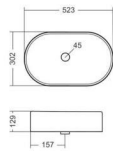

**AMY**

TABLE TOP BASIN  
5MM THINNEST  
L315, W412, H122MM

→ 5MM THINNEST

**ARIZON**

TABLE TOP BASIN  
L302, W523, H129MM

**ARTIZ**

TABLE TOP BASIN  
5MM THINNEST  
L435, W719, H129MM

5MM THINNEST

**CADIZ**

TABLE TOP BASIN  
L343, W430, H179MM

**COCO**

TABLE TOP BASIN  
5MM THINNEST  
L360, W530, H118MM

→ 5MM THINNEST

**COMPACT**

TABLE TOP BASIN  
5MM THINNEST  
L398, W398, H140MM

**CONCA**