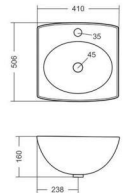

COMPACT

TABLE TOP BASIN
5MM THINNEST
L398, W398, H140MM

CONCA

TABLE TOP BASIN
L506, W410, H160MM

→ ← 5MM THINNEST