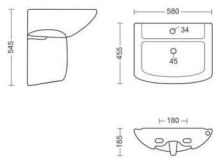

HALF PEDESTAL
L455, W580, H545MM

SUPREME