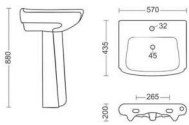

## OLIVE

FULL PEDESTAL  
L475, W595, H880MM

FULL PEDESTAL  
L465, W685, H875MM

## PARISH

HALF PEDESTAL  
L360, W650, H720MM

**SERENA**

FULL PEDESTAL  
L490, W593, H935MM

**SAMITE**

FULL PEDESTAL  
L425, W525, H825MM

FULL PEDESTAL  
L435, W570, H880MM