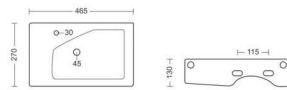

**CLASSIC**  
WASH BASIN  
L360, W460, H200MM

**CORNER**

WASH BASIN  
L427, W410, H169MM

**COZY**

WASH BASIN  
L480, W570, H180MM

**ESTILO**

WASH BASIN  
L270, W465, H130MM

**Eva**  
WASH BASIN  
L375, W455, H177MM