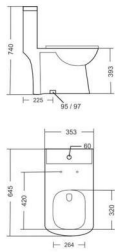

2013

S-TRAP DIST. 225MM / 300MM
L645, W353, H740MM

The mark of
marvelous