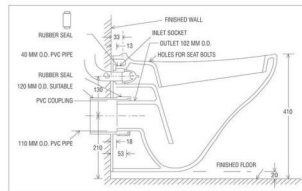

INSTALLATION

MAINTENANCE

A few minutes everyday, and a beautiful bathroom forever. Like any other part of your house, the bathroom can be made to look great and made to last if it is taken care of regularly. Here are some simple tips that can help you keep your bathroom space and span.

Wash Basin

The wash basin needs to be washed with a mild detergent at least once a day. After washing, the basin must be wiped dry to avoid water stains, especially on dark colours.

Closets

After flushing the toilet, give it a "once over" with the brush to avoid minute discoloring.

Keep the toilet brush handy in a convenient stand/ cover nearby.

Clean with a soft cloth and warm soapy water.

CONCEALED WALL HUNG

INSTALLATION & MAINTENANCE TIPS

1. Use C.I. Brackets with rag bolts to install Wash Basin with or without pedestal. If Wash Basin is large in size than it is recommended to install on pedestal screwed to the floor.
2. All Wall Mounting E.W.C. to be installed with the help of C.I. Chair bracket as well as with heavy duty rag bolt with cap and rubber bush and outlet coupler.
3. All Floor Mounting E.W.C. to be fixed on the floor with help of Screwed and do not use Cement at the hollow portion of E.W.C.
4. It is recommended to clean regular with dry cloth / Mild Detergent to avoid stain & if required, diluted Hydrochloric acid may be used.
5. Do not use hard bristled / wire brush for cleaning to avoid scratches on wares.

TECHNICAL SPECIFICATION

PARTICULARS	I.S.I REQUIREMENTS	OUR VALUE
WATER ABSORPTION	< 0.5%	< 0.25%
MODULUS OF RUPTURE	> 600 KG/CM²	750 KG/CM²
CRAZING RESISTANCE (STEAM PRESSURE OF 37 KG/CM² FOR 4 HRS)	NO CRAZING UP TO TWO CYCLES	NO CRAZING UP TO FOUR CYCLES
MINIMUM FIRED THICKNESS	SHOULD BE 6.0 MM AT ANY AREA	> 7 MM AT ANY AREA
WARPAGE	APPLIANCE SHOULD NOT EXCEED SPECIFIED LIMIT	WELL WITHIN IN PERMISSIBLE RANGE
THICKNESS OF GLAZE AT ANY PLACE	NOT SPECIFIED	400 MICRONS (0.4 MM)
SURFACE QUALITY	NO WAVY FINISH ON VISIBLE SURFACE	NO WAVY APPEARANCE
DISCOLOURATION	NONE ON VISIBLE SURFACE	NONE
RESISTANCE TO CHEMICALS	SHOULD BE RESISTANT TO ALL HOUSE HOLD CHEMICALS	PASSES
RESISTANCE TO STAINS AND BURNS	NO STAIN SHOULD REMAIN ON TESTING	PASSES

TROUBLE SHOOTING GUIDE