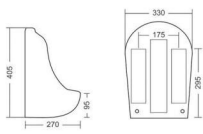

**HEALTH ORISSA**

ORRISA PAN  
L590, W455, H310MM

**O.P. 20"**

ORRISA PAN  
L515, W410, H180MM

**O.P. 23"**

ORRISA PAN  
L590, W455, H310MM

urinal

**ALDO**  
URINAL  
L270, W330, H405MM