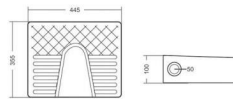

EUREKA

ORRISA PAN
L250, W300, H450MM