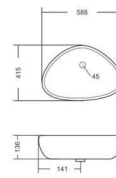

**ISVEA**

TABLE TOP BASIN  
5MM THINNEST  
L375, W468, H132MM

→ ← 5MM THINNEST

**LEO**

TABLE TOP BASIN  
5MM THINNEST  
L383, W544, H165MM

± 5MM  
THINNEST

**LEWIS**

TABLE TOP BASIN  
L407, W407, H150MM

**LINIA**

TABLE TOP BASIN  
5MM THINNEST  
L395, W580, H142MM

→ ← 5MM THINNEST

**MARCO**

TABLE TOP BASIN  
5MM THINNEST  
L405, W405, H115MM

→ ← 5MM THINNEST

**METRO**

TABLE TOP BASIN  
5MM THINNEST  
L540, W380, H126MM

→|← 5MM THINNEST

**NEXA**

TABLE TOP BASIN  
5MM THINNEST  
L320, W320, H107MM

→|← 5MM THINNEST

**NEXUS**

TABLE TOP BASIN  
L360, W470, H124MM

**PRIMA**

TABLE TOP BASIN  
5MM THINNEST  
L415, W588, H136MM