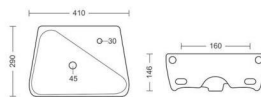

**FIERO**  
WASH BASIN  
L265, W380, H132MM

**FLAIRE**  
WASH BASIN  
L265, W465, H105MM

**GEM**  
WASH BASIN  
L270, W355, H120MM

**LEXO**  
WASH BASIN  
L293, W425, H135MM

**LILY**  
WASH BASIN  
L290, W410, H146MM

**MANGO**  
WASH BASIN  
L255, W325, H166MM

**MINI CORNER**  
WASH BASIN  
L375, W350, H134MM

**MINI SYNDICATE**  
WASH BASIN  
L325, W285, H130MM

**PARITY**

WASH BASIN  
L242, W420, H129MM

**PEARL**

WASH BASIN  
L288, W408, H144MM