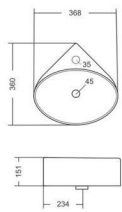

INOX

TABLE TOP BASIN
L420, W428, H150MM