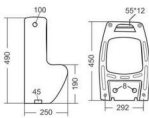

EUREKA

ORRISA PAN
L250, W300, H450MM