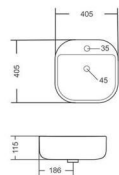

**ISVEA**

TABLE TOP BASIN  
5MM THINNEST  
L375, W468, H132MM

→ ← 5MM THINNEST

**LEO**

TABLE TOP BASIN  
5MM THINNEST  
L383, W544, H165MM

± 5MM  
THINNEST

**LEWIS**

TABLE TOP BASIN  
L407, W407, H150MM

**LINIA**

TABLE TOP BASIN  
5MM THINNEST  
L395, W580, H142MM

→ ← 5MM THINNEST

**MARCO**

TABLE TOP BASIN  
5MM THINNEST  
L405, W405, H115MM

→ ← 5MM THINNEST

**METRO**

TABLE TOP BASIN  
5MM THINNEST  
L540, W380, H126MM