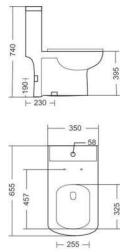

Pure without  
any interruptions

An elegant  
voyage

**3L** 3 LITER  
FLUSHING

**2010**

ONE PIECE CLOSET  
WASH DOWN FLUSHING  
3 LITER FLUSHING  
S-TRAP WALL DIST. 225MM  
L670, W330, H725MM

**2011**

ONE PIECE CLOSET  
 WASH DOWN FLUSHING  
 3 LITER FLUSHING  
 5-TRAP WALL DIST. 225MM  
 L655, W350, H740MM