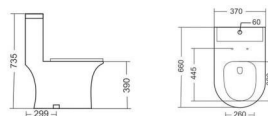

S-TRAP DIST. 225MM / 300MM  
L645, W353, H740MM

The mark of  
marvelous

Timeless symbol  
of elegance

SIPHONIC 4D 4D TECHNOLOGY

**2014**

ONE PIECE CLOSET  
SIPHONIC FLUSHING  
4D TECHNOLOGY  
S-TRAP-225MM / 300MM  
L660, W370, H735MM