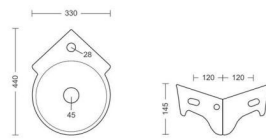

**STYLO**

WASH BASIN  
L410, W460, H190MM

**SPOUSE**

WASH BASIN  
L370, W460, H170MM

**SYNDICATE**

WASH BASIN  
L405, W350, H140MM

**TIM**  
WASH BASIN  
L440, W330, H145MM

**one piece  
basin**