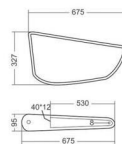

ALDO
URINAL
L270, W330, H405MM