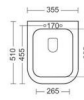

**VENICE**

WALL HUNG CLOSET  
WASH DOWN FLUSHING

L515, W370, H357MM

Connects  
you with arts

Bring the  
Tranquil and  
freshness