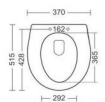

VENICE

WALL HUNG CLOSET
WASH DOWN FLUSHING

L515, W370, H357MM

Connects
you with arts