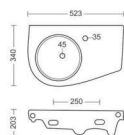

BRUNO

WASH BASIN
L340, W525, H203MM