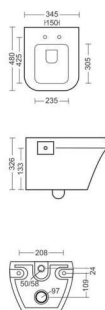

The charisma of
simplicity