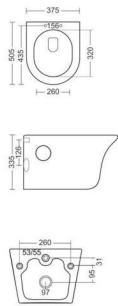

ZETA

WALL HUNG CLOSET
RIMLESS
TORNADO FLUSHING
L505, W375, H335MM

An exclusive
and refined look

RIMLESS

TORNADO
FLUSHING