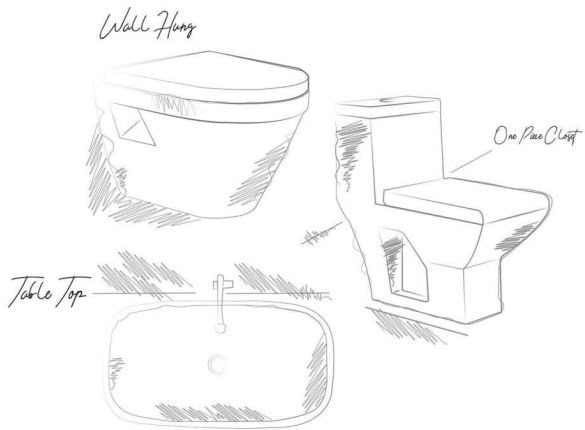

When it's about pure trust and accountability, a finest handcrafted skill is required.

—
trust our
Handcrafted Luxury