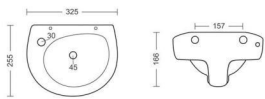

**MANGO**  
WASH BASIN  
L255, W325, H166MM

**MINI CORNER**  
WASH BASIN  
L375, W350, H134MM

**MINI SYNDICATE**  
WASH BASIN  
L325, W285, H130MM

**PARITY**

WASH BASIN  
L242, W420, H129MM

**PEARL**

WASH BASIN  
L288, W408, H144MM