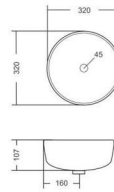

NEXA

TABLE TOP BASIN
5MM THINNEST
L320, W320, H107MM

→|← 5MM THINNEST