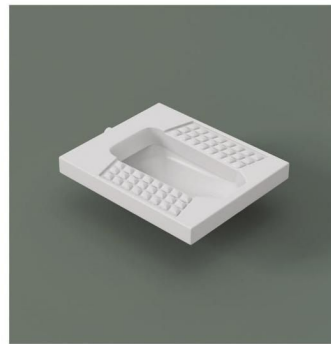

AQU PAN

ORRISSA PAN
L580, W445, H290MM