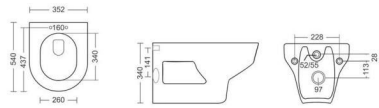

Keep smooth and  
splendor

Modern way of living

7 RIMLESS

**DELTA**  
WALL HUNG CLOSET  
RIMLESS  
L513, W360, H345MM

PREMIUM SANITARYWARE

Taste of  
elegant art

**ELLIPS**  
WALL HUNG CLOSET  
WASH DOWN FLUSHING  
L540, W352, H340MM