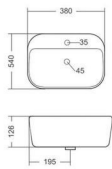

NEXA

TABLE TOP BASIN
5MM THINNEST
L320, W320, H107MM

→|← 5MM THINNEST