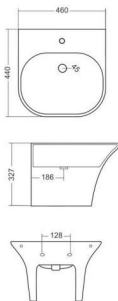

**MANGO**  
WASH BASIN  
L255, W325, H166MM

**MINI CORNER**  
WASH BASIN  
L375, W350, H134MM

**MINI SYNDICATE**  
WASH BASIN  
L325, W285, H130MM

**PARITY**

WASH BASIN  
L242, W420, H129MM

**PEARL**

WASH BASIN  
L288, W408, H144MM

**STYLO**

WASH BASIN  
L410, W460, H190MM

**SPOUSE**

WASH BASIN  
L370, W460, H170MM

**SYNDICATE**

WASH BASIN  
L405, W350, H140MM

**TIM**  
WASH BASIN  
L440, W330, H145MM

**one piece  
basin**

**ADOR**

ONE PIECE BASIN  
L440, W500, H365MM

**ALFA**

ONE PIECE BASIN  
L465, W550, H380MM

**BIG PETAL**

ONE PIECE BASIN  
L440, W460, H327MM

**OMEGA**

ONE PIECE BASIN  
L370, W370, H225MM

**PETAL**  
ONE PIECE BASIN  
L370, W340, H280MM

**POLO**  
ONE PIECE BASIN  
L325, W343, H255MM

**SYSCO**  
ONE PIECE BASIN  
L445, W435, H340MM

**P R E M I U M**  
**S A N I T A R Y W A R E**

WATER SLIDES FAST  
ON THE SURFACE