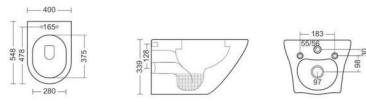

**STAR**

WALL HUNG CLOSET  
WASH DOWN FLUSHING

L498, W375, H373MM

Enriches  
the bath space

PREMIUM SANITARYWARE

Keep  
you in charm

 RIMLESS  TORNADO  
FLUSHING

**TITA**  
WALL HUNG CLOSET  
RIMLESS  
TORNADO FLUSHING  
L548, W400, H339MM