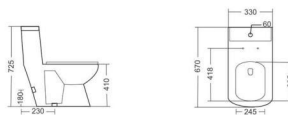

Pure without  
any interruptions

An elegant  
voyage

**3L** 3 LITER  
FLUSHING

**2010**

ONE PIECE CLOSET  
WASH DOWN FLUSHING  
3 LITER FLUSHING  
S-TRAP WALL DIST. 225MM  
L670, W330, H725MM

**2011**

ONE PIECE CLOSET  
 WASH DOWN FLUSHING  
 3 LITER FLUSHING  
 5-TRAP WALL DIST. 225MM  
 L655, W350, H740MM