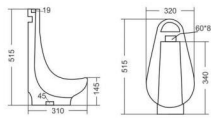

SPARK

URINAL
L310, W320, H515MM

FLAT BACK

URINAL
L260, W315, H420MM