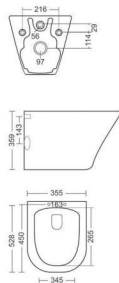

ROSSA

WALL HUNG CLOSET
RIMLESS

L528, W355, H359MM

Get the absolute
style

RIMLESS