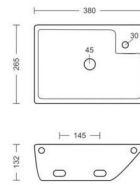

**APPLE**

WASH BASIN  
L345, W425, H169MM

**CANVAS**

WASH BASIN  
L350, W457, H153MM

**BRUNO**

WASH BASIN  
L340, W525, H203MM

**CASSIO**  
WASH BASIN  
L307, W440, H145MM

**CHICAGO**  
WASH BASIN  
L380, W485, H183MM

**CLASSIC**  
WASH BASIN  
L360, W460, H200MM

**CORNER**

WASH BASIN  
L427, W410, H169MM

**COZY**

WASH BASIN  
L480, W570, H180MM

**ESTILO**

WASH BASIN  
L270, W465, H130MM

**Eva**  
WASH BASIN  
L375, W455, H177MM