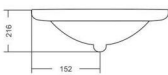

**RETRO**

FULL PEDESTAL  
L610, W475, H863MM

**under counter  
basin**

**ASTA**

UNDER COUNTER BASIN  
L315, W455, H186MM

**GARNET**

UNDER COUNTER BASIN  
L450, W525, H216MM

**LATINA**