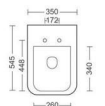

NEPTA

WALL HUNG CLOSET
WASH DOWN FLUSHING
L545, W350, H375MM

The ideal elegant
elements