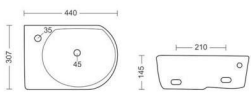

**APPLE**

WASH BASIN  
L345, W425, H169MM

**CANVAS**

WASH BASIN  
L350, W457, H153MM

**BRUNO**

WASH BASIN  
L340, W525, H203MM

**CASSIO**  
WASH BASIN  
L307, W440, H145MM

**CHICAGO**  
WASH BASIN  
L380, W485, H183MM