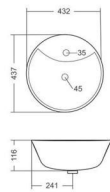

→|← 5MM THINNEST

**NEXA**

TABLE TOP BASIN  
5MM THINNEST  
L320, W320, H107MM

→|← 5MM THINNEST

**NEXUS**

TABLE TOP BASIN  
L360, W470, H124MM

**PRIMA**

TABLE TOP BASIN  
5MM THINNEST  
L415, W588, H136MM

→ 5MM THINNEST

**PRISTINE**

TABLE TOP BASIN  
L413, W570, H125MM

**RADO**

TABLE TOP BASIN  
L437, W432, H116MM

**RIPON**

TABLE TOP BASIN  
L391, W527, H125MM

**SAI**

TABLE TOP BASIN  
L412, W570, H129MM

**SLIK**

TABLE TOP BASIN  
L373, W373, H138MM

**SLOG**

TABLE TOP BASIN  
L410, W410, H126MM

**SOAR**

TABLE TOP BASIN  
L385, W456, H136MM

**SOBER**