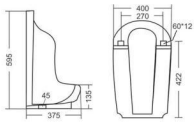

## LADIES URINAL

URINAL  
L355, W445, H100MM

## LARGE

URINAL  
L375, W400, H595MM