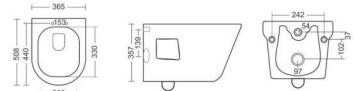

**RIGA**

WALL HUNG CLOSET  
RIMLESS  
L508, W365, H357MM

MATT WHITE

COMPACT

TABLE TOP BASIN  
L398, W398, H140MM

RIGA

WALL HUNG CLOSET  
RIMLESS  
L508, W365, H357MM

7 RIMLESS