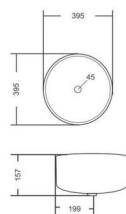

TABLE TOP BASIN  
L412, W570, H129MM

**SLIK**

TABLE TOP BASIN  
L373, W373, H138MM

**SLOG**

TABLE TOP BASIN  
L410, W410, H126MM

**SOAR**

TABLE TOP BASIN  
L385, W456, H136MM

**SOBER**

TABLE TOP BASIN  
L375, W485, H138MM

**STAR**

TABLE TOP BASIN  
L375, W375, H121MM

**SUN**

TABLE TOP BASIN  
L395, W395, H157MM

**SYMON**

TABLE TOP BASIN  
L420, W413, H127MM

**TERRA**

TABLE TOP BASIN  
L410, W410, H133MM

**VIVA**

TABLE TOP BASIN  
5MM THINNEST  
L435, W435, H137MM

**XOLO**

TABLE TOP BASIN  
5MM THINNEST  
L300, W300, H130MM

→ ← 5MM THINNEST

→ ← 5MM THINNEST

wash basin