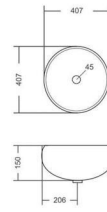

**ISVEA**

TABLE TOP BASIN  
5MM THINNEST  
L375, W468, H132MM

→ ← 5MM THINNEST

**LEO**

TABLE TOP BASIN  
5MM THINNEST  
L383, W544, H165MM

± 5MM  
THINNEST

**LEWIS**

TABLE TOP BASIN  
L407, W407, H150MM

**LINIA**

TABLE TOP BASIN  
5MM THINNEST  
L395, W580, H142MM

→ ← 5MM THINNEST

**MARCO**

TABLE TOP BASIN  
5MM THINNEST  
L405, W405, H115MM

→ ← 5MM THINNEST

**METRO**

TABLE TOP BASIN  
5MM THINNEST  
L540, W380, H126MM