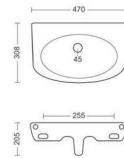

SIPRA
WASH BASIN
L308, W470, H205MM