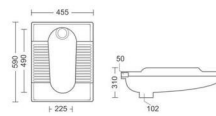

O.P. 20"

ORRISA PAN
L515, W410, H180MM

O.P. 23"

ORRISA PAN
L590, W455, H310MM