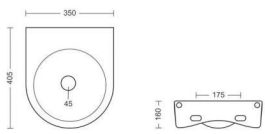

SYNDICATE

WASH BASIN
L405, W350, H140MM