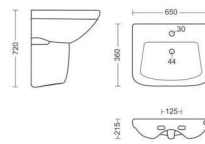

HALF PEDESTAL
L360, W650, H720MM