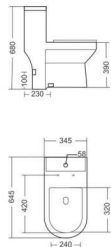

Expressed through  
the Luxury

With simply  
look and elegance

**2006**

ONE PIECE CLOSET  
WASH DOWN FLUSHING  
S-TRAP WALL DIST. 225MM  
L652, W360, H748MM

**2007**

ONE PIECE CLOSET  
WASH DOWN FLUSHING  
S-TRAP WALL DIST. 100MM / 255MM  
L645, W345, H680MM