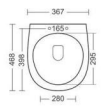

SNAZZY

WALL HUNG CLOSET
WASH DOWN FLUSHING
L468, W367, H375MM

Crafted
to perfection