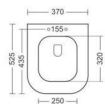

WALL HUNG CLOSET  
RIMLESS

L490, W360, H360MM

Pleasure of all  
the smoothness

RIMLESS

Finest and unique  
design

**APOLLO**  
WALL HUNG CLOSET  
WASH DOWN FLUSHING  
L516, W369, H375MM

**CAMRI**

WALL HUNG CLOSET  
WASH DOWN FLUSHING  
L525, W370, H357MM