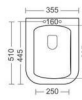

**ROSSA**

WALL HUNG CLOSET  
RIMLESS

L528, W355, H359MM

Get the absolute  
style

 RIMLESS

Reflection of  
unmatched  
brilliance

**RUBIC**  
WALL HUNG CLOSET  
WASH DOWN FLUSHING  
L510, W355, H350MM

**SNAZZY**