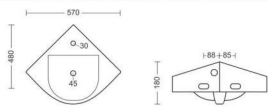

CORNER

WASH BASIN
L427, W410, H169MM

COZY

WASH BASIN
L480, W570, H180MM