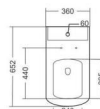

2006

ONE PIECE CLOSET
WASH DOWN FLUSHING
S-TRAP WALL DIST. 225MM
L652, W360, H748MM