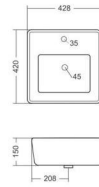

INOX

TABLE TOP BASIN
L420, W428, H150MM