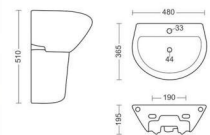

## OLIVE

FULL PEDESTAL  
L475, W595, H880MM

FULL PEDESTAL  
L465, W685, H875MM

## STEPHY

FULL PEDESTAL  
L430, W590, H815MM

**STERLING ROYA**

FULL PEDESTAL  
L550, W803, H950MM

**STERLING**

FULL PEDESTAL  
L510, W645, H970MM

**SCOOTY**

HALF PEDESTAL  
L365, W480, H510MM