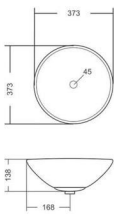

**LINIA**

TABLE TOP BASIN  
5MM THINNEST  
L395, W580, H142MM

→ ← 5MM THINNEST

**MARCO**

TABLE TOP BASIN  
5MM THINNEST  
L405, W405, H115MM

→ ← 5MM THINNEST

**METRO**

TABLE TOP BASIN  
5MM THINNEST  
L540, W380, H126MM

→|← 5MM THINNEST

**NEXA**

TABLE TOP BASIN  
5MM THINNEST  
L320, W320, H107MM

→|← 5MM THINNEST

**NEXUS**

TABLE TOP BASIN  
L360, W470, H124MM

**PRIMA**

TABLE TOP BASIN  
5MM THINNEST  
L415, W588, H136MM

→ 5MM THINNEST

**PRISTINE**

TABLE TOP BASIN  
L413, W570, H125MM

**RADO**

TABLE TOP BASIN  
L437, W432, H116MM

**RIPON**

TABLE TOP BASIN  
L391, W527, H125MM

**SAI**

TABLE TOP BASIN  
L412, W570, H129MM

**SLIK**

TABLE TOP BASIN  
L373, W373, H138MM

**SLOG**

TABLE TOP BASIN  
L410, W410, H126MM

**SOAR**

TABLE TOP BASIN  
L385, W456, H136MM

**SOBER**