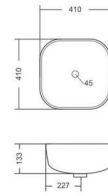

TABLE TOP BASIN  
L412, W570, H129MM

**SLIK**

TABLE TOP BASIN  
L373, W373, H138MM

**SLOG**

TABLE TOP BASIN  
L410, W410, H126MM

**SOAR**

TABLE TOP BASIN  
L385, W456, H136MM

**SOBER**

TABLE TOP BASIN  
L375, W485, H138MM

**STAR**

TABLE TOP BASIN  
L375, W375, H121MM

**SUN**

TABLE TOP BASIN  
L395, W395, H157MM

**SYMON**

TABLE TOP BASIN  
L420, W413, H127MM

**TERRA**

TABLE TOP BASIN  
L410, W410, H133MM

**VIVA**

TABLE TOP BASIN  
5MM THINNEST  
L435, W435, H137MM

**XOLO**

TABLE TOP BASIN  
5MM THINNEST  
L300, W300, H130MM

→ ← 5MM THINNEST

→ ← 5MM THINNEST

wash basin