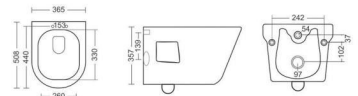

WALL HUNG CLOSET
RIMLESS
L508, W365, H357MM