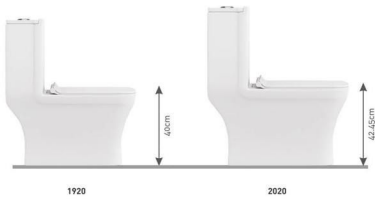

EVOLUTION

Updated ergonomics

As the genes changes, we also make changes in our products that suits their moods with accurate research and information we highly developed a product that is as comfortable as they wanted.