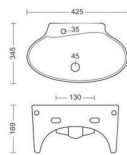

TABLE TOP BASIN  
L375, W485, H138MM

**STAR**

TABLE TOP BASIN  
L375, W375, H121MM

**SUN**

TABLE TOP BASIN  
L395, W395, H157MM

**SYMON**

TABLE TOP BASIN  
L420, W413, H127MM

**TERRA**

TABLE TOP BASIN  
L410, W410, H133MM

**VIVA**

TABLE TOP BASIN  
5MM THINNEST  
L435, W435, H137MM

**XOLO**

TABLE TOP BASIN  
5MM THINNEST  
L300, W300, H130MM

→ ← 5MM THINNEST

→ ← 5MM THINNEST

wash basin

**APPLE**

WASH BASIN  
L345, W425, H169MM

**CANVAS**

WASH BASIN  
L350, W457, H153MM

**BRUNO**

WASH BASIN  
L340, W525, H203MM

**CASSIO**  
WASH BASIN  
L307, W440, H145MM

**CHICAGO**  
WASH BASIN  
L380, W485, H183MM