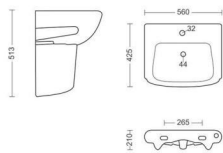

HALF PEDESTAL
L425, W560, H513MM

STEPHY