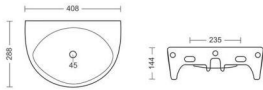

**MANGO**  
WASH BASIN  
L255, W325, H166MM

**MINI CORNER**  
WASH BASIN  
L375, W350, H134MM

**MINI SYNDICATE**  
WASH BASIN  
L325, W285, H130MM

**PARITY**

WASH BASIN  
L242, W420, H129MM

**PEARL**

WASH BASIN  
L288, W408, H144MM