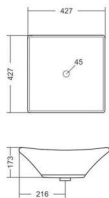

## CUBE

TABLE TOP BASIN  
5MM THINNEST  
L597, W597, H110MM

→|← 5MM THINNEST

**ERA**

TABLE TOP BASIN  
L427, W427, H173MM

**FLORA**

TABLE TOP BASIN  
5MM THINNEST  
L375, W662, H145MM

5MM THINNEST