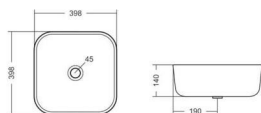

**RIGA**

WALL HUNG CLOSET  
RIMLESS  
L508, W365, H357MM

**BLACK PEARL**

**COMPACT**

TABLE TOP BASIN  
L398, W398, H140MM

**RIGA**

WALL HUNG CLOSET  
RIMLESS  
L508, W365, H357MM

**ASIAN PEACOCK**