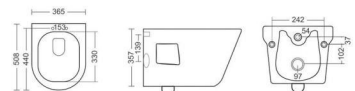

**RIGA**

WALL HUNG CLOSET  
RIMLESS  
L508, W365, H357MM

**BLACK PEARL**

**COMPACT**

TABLE TOP BASIN  
L398, W398, H140MM

**RIGA**

WALL HUNG CLOSET  
RIMLESS  
L508, W365, H357MM

**ASIAN PEACOCK**