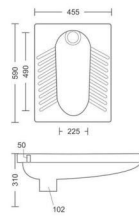

23" ORRISSA

ORRISSA PAN
L590, W465, H310MM