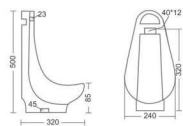

KITO

ORRISA PAN
L320, W240, H500MM