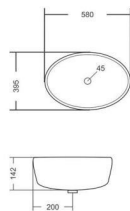

PREMIUM SANITARYWARE

**GEO**

TABLE TOP BASIN  
L360, W368, H151MM

**INOX**

TABLE TOP BASIN  
L420, W428, H150MM

**IRIS**

TABLE TOP BASIN  
5MM THINNEST  
L458, W458, H176MM

→ ← 5MM THINNEST

**ISVEA**

TABLE TOP BASIN  
5MM THINNEST  
L375, W468, H132MM

→ ← 5MM THINNEST

**LEO**

TABLE TOP BASIN  
5MM THINNEST  
L383, W544, H165MM

± 5MM  
THINNEST

**LEWIS**

TABLE TOP BASIN  
L407, W407, H150MM

**LINIA**

TABLE TOP BASIN  
5MM THINNEST  
L395, W580, H142MM

→ ← 5MM THINNEST

**MARCO**

TABLE TOP BASIN  
5MM THINNEST  
L405, W405, H115MM

→ ← 5MM THINNEST

**METRO**

TABLE TOP BASIN  
5MM THINNEST  
L540, W380, H126MM